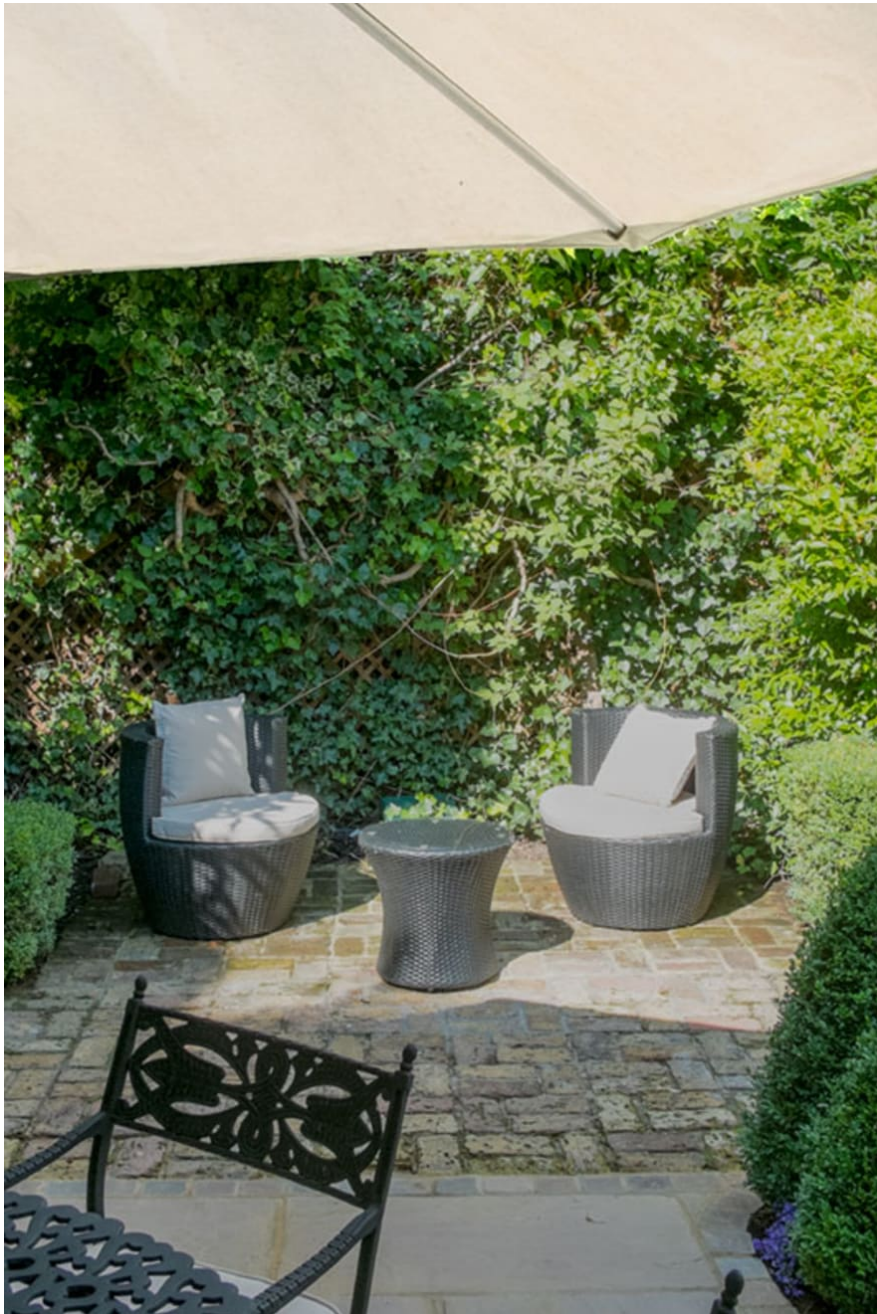

Woodstock Road W4

This fabulous location is a decadent Arabian delight. Filled with ornate furnishings, indoor plants and luxe throws to create a gorgeous textured backdrop to your shoot. A lovely manicured garden with garden furnishings offers additional space for shooting or crew lunches. Popular for lingerie, eveningwear and perfect for a bohemian style shoot.

CAROL HAYES
MANAGEMENT
CREATIVE ARTIST & STYLE MANAGEMENT

020 7482 1555

www.carolhayesmanagement.co.uk