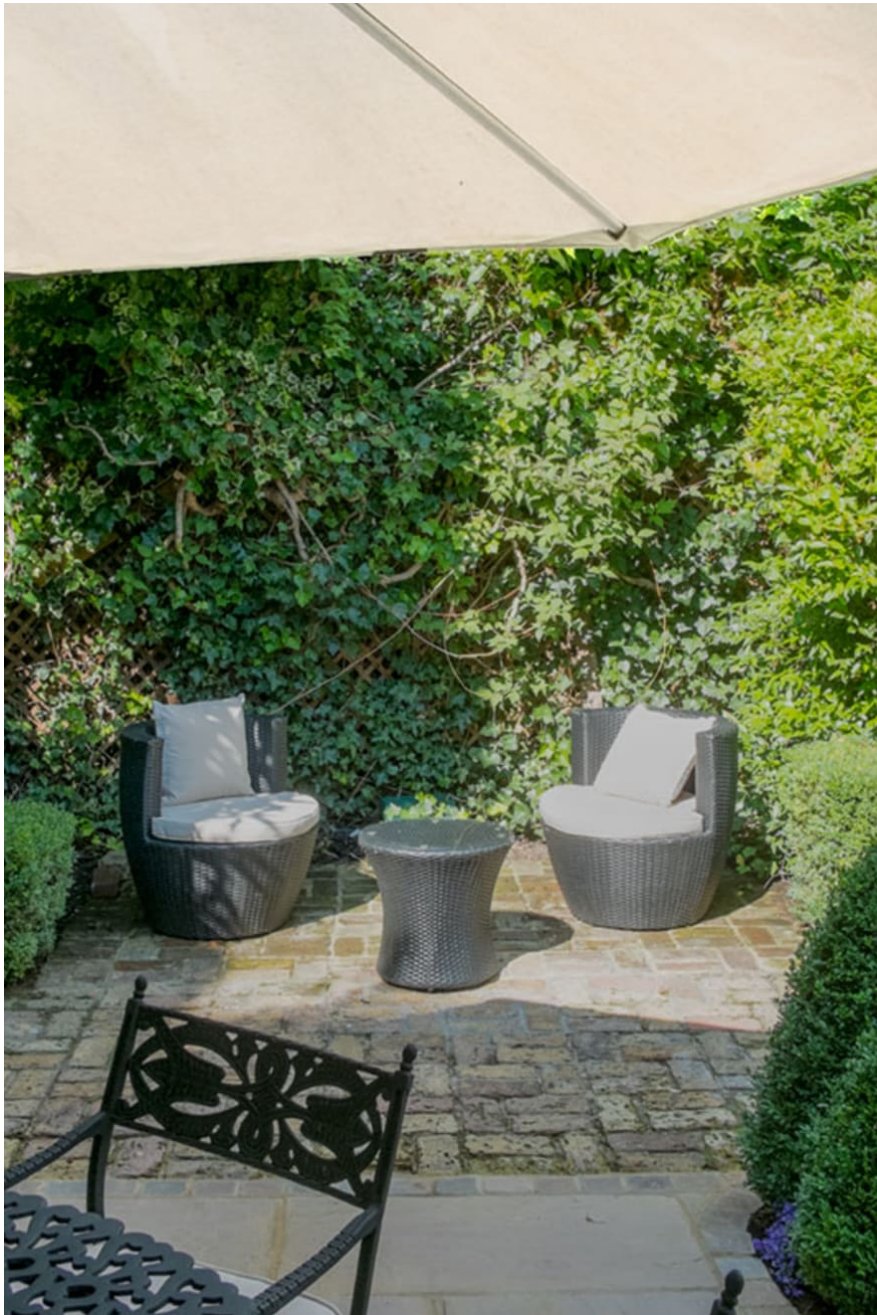

Woodstock Road W4

This fabulous location is a decadent Arabian delight. Filled with ornate furnishings, indoor plants and luxe throws to create a gorgeous textured backdrop to your shoot. A lovely manicured garden with garden furnishings offers additional space for shooting or crew lunches. Popular for lingerie, eveningwear and perfect for a bohemian style shoot.

CAROL HAYES
MANAGEMENT
CREATIVE ARTIST & STYLE MANAGEMENT

020 7482 1555

www.carolhayesmanagement.co.uk