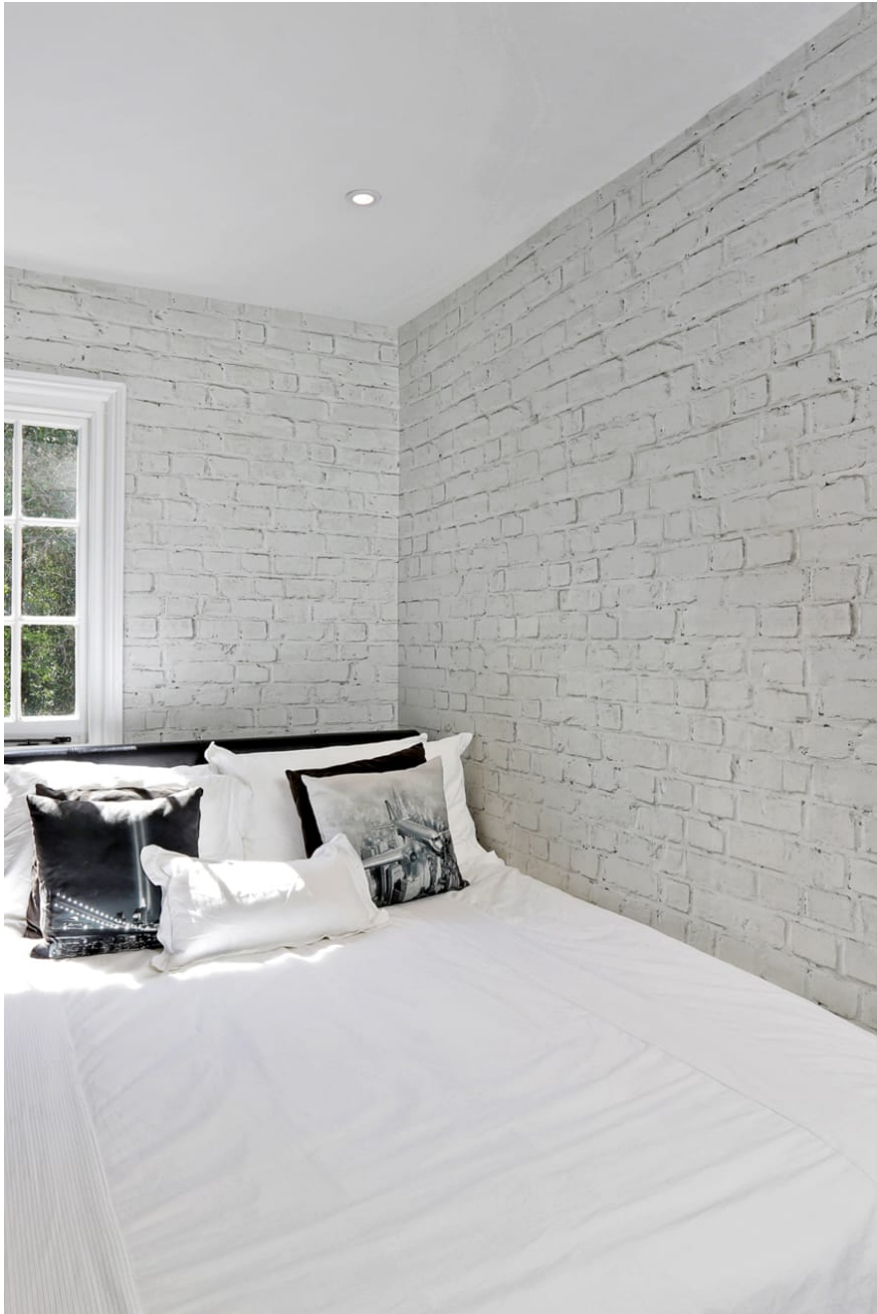

Woodbine Cottage St Albans EXCLUSIVE

A charming country cottage only 30 - 40 minutes drive from London

CAROLHAYES
MANAGEMENT
CREATIVE ARTIST & STYLE MANAGEMENT

020 7482 1555

www.carolhayesmanagement.co.uk