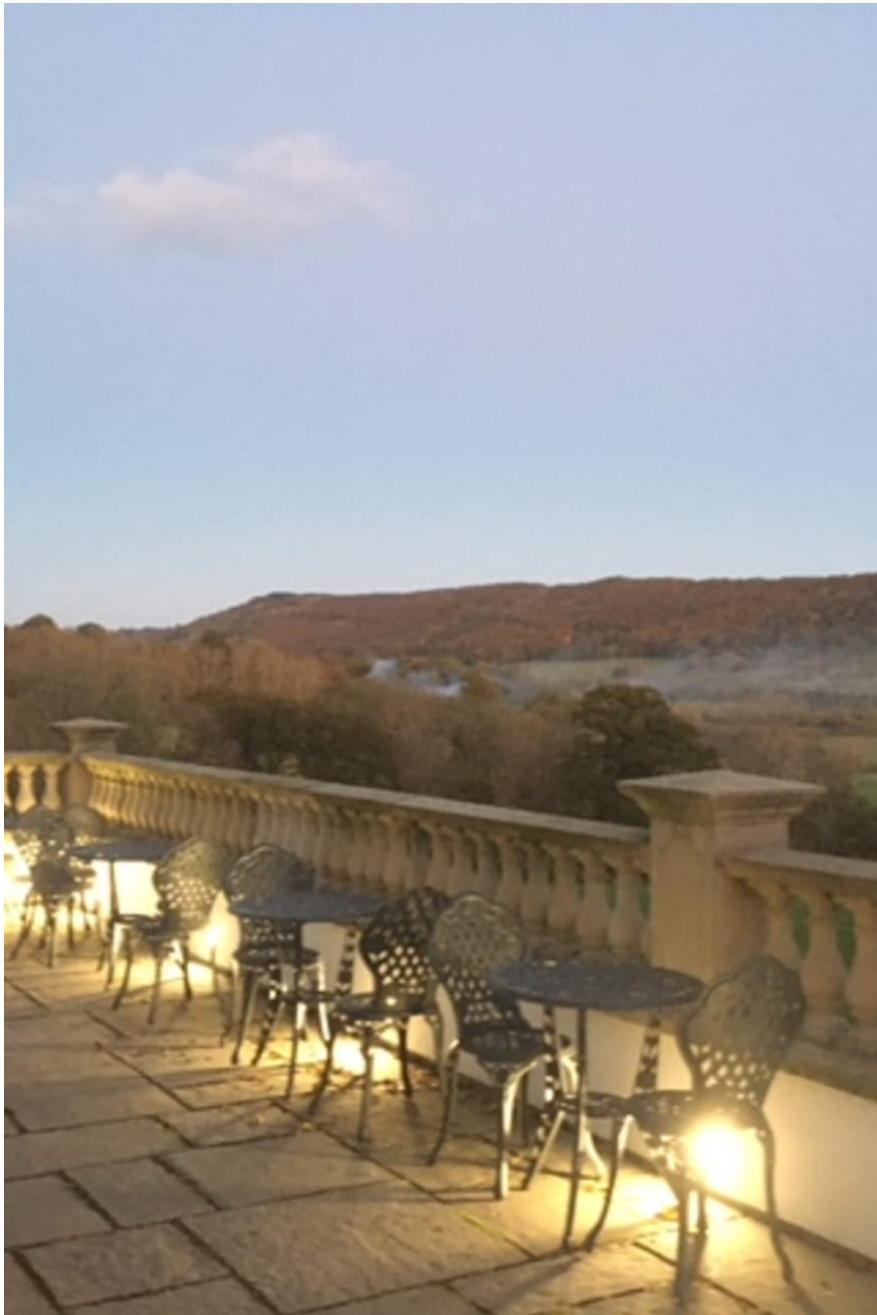

White Haven

Set within 20 acres of beautiful mature woodland and with vistas of the River Usk and Usk Valley, this impressive Major House featured in the Disney + TV Show 'Rivals'. With a total of 13 bedrooms there is a great opportunity for you to shoot and stay and have full exclusivity to the property.

CAROL HAYES
MANAGEMENT
CREATIVE ARTIST & STYLE MANAGEMENT

020 7482 1555

www.carolhayesmanagement.co.uk