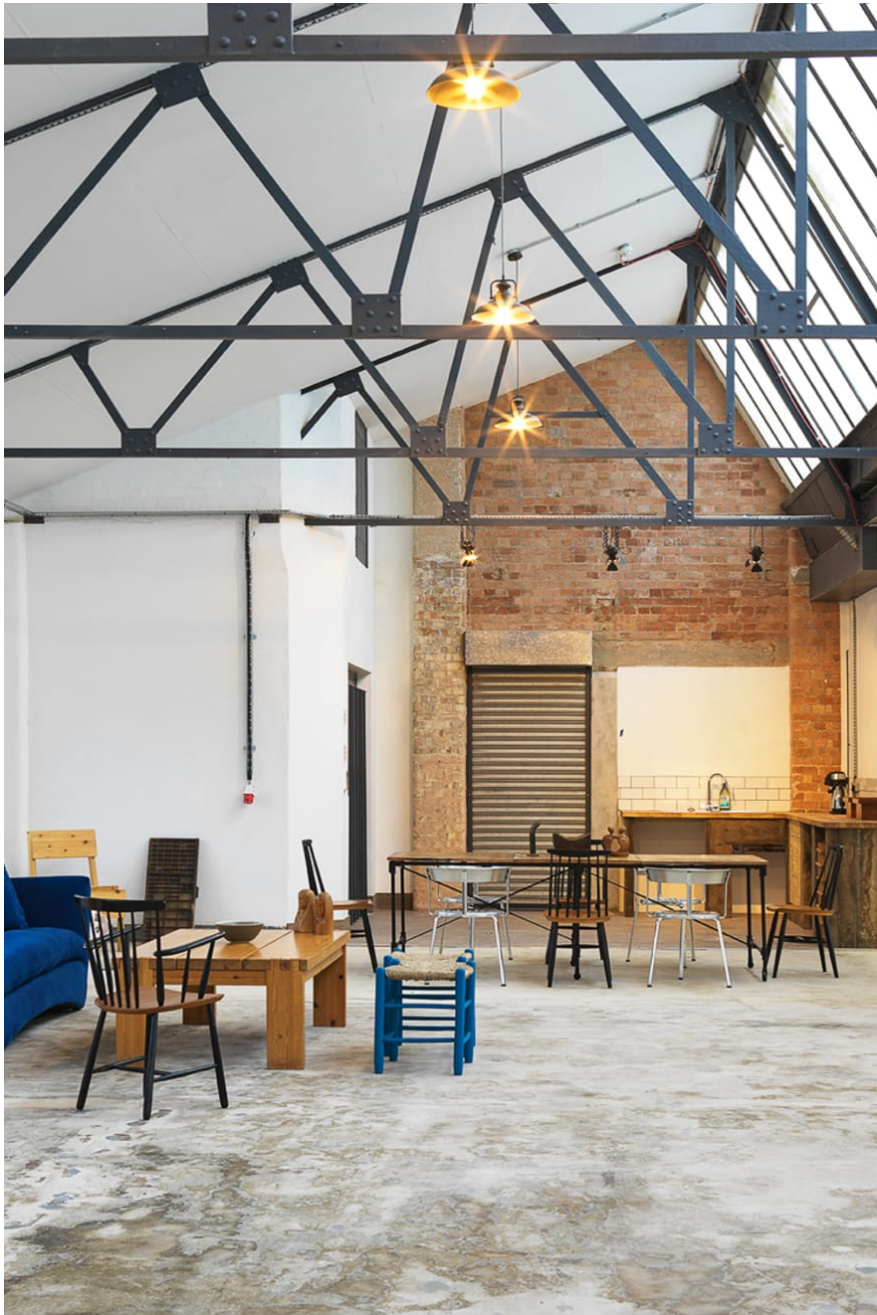

# Warehouse Studio E10

Lovely spacious warehouse location with plenty of natural light

## Warehouse Studio E10

Lovely spacious warehouse location with plenty of natural light

**CAROLHAYES**  
**MANAGEMENT**  
CREATIVE ARTIST & STYLE MANAGEMENT

020 7482 1555

[www.carolhayesmanagement.co.uk](http://www.carolhayesmanagement.co.uk)