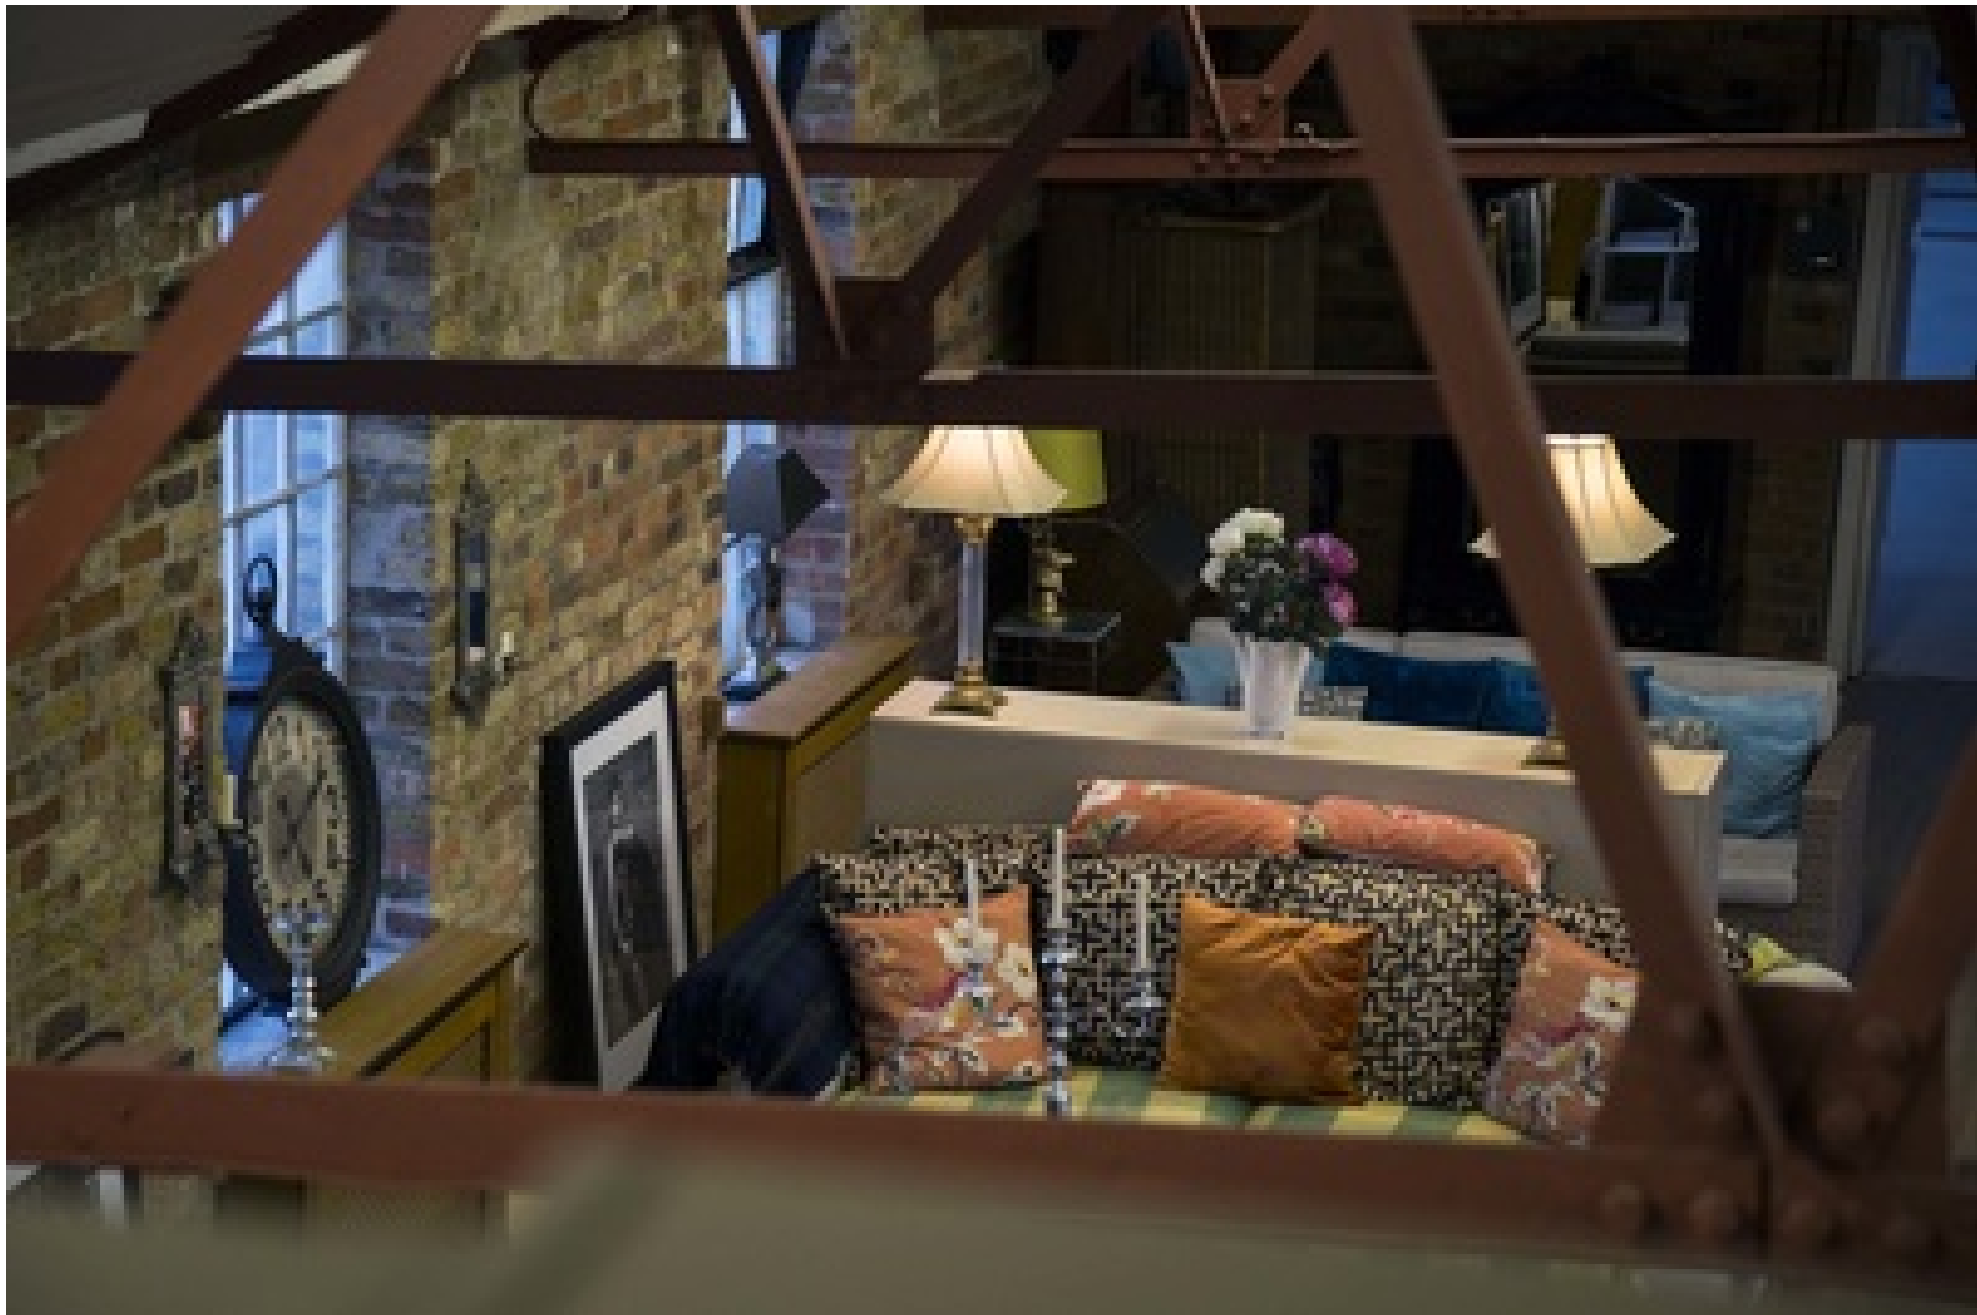

Victorian Loft, London SE1

This spacious yet cosy 2000 square foot space can be used for film, photographic or events. A variety of eclectic, movable furniture is available on-site. Facility includes a kitchen, two toilets, wifi, a projector and screen, plasma TV, Bose sound system, microphone, mic stands and a football table ! Victorian Loft can also be booked in conjunction with White Loft and/or the Gallery in the same building.

CAROL HAYES
MANAGEMENT
CREATIVE ARTIST & STYLE MANAGEMENT

020 7482 1555

www.carolhayesmanagement.co.uk