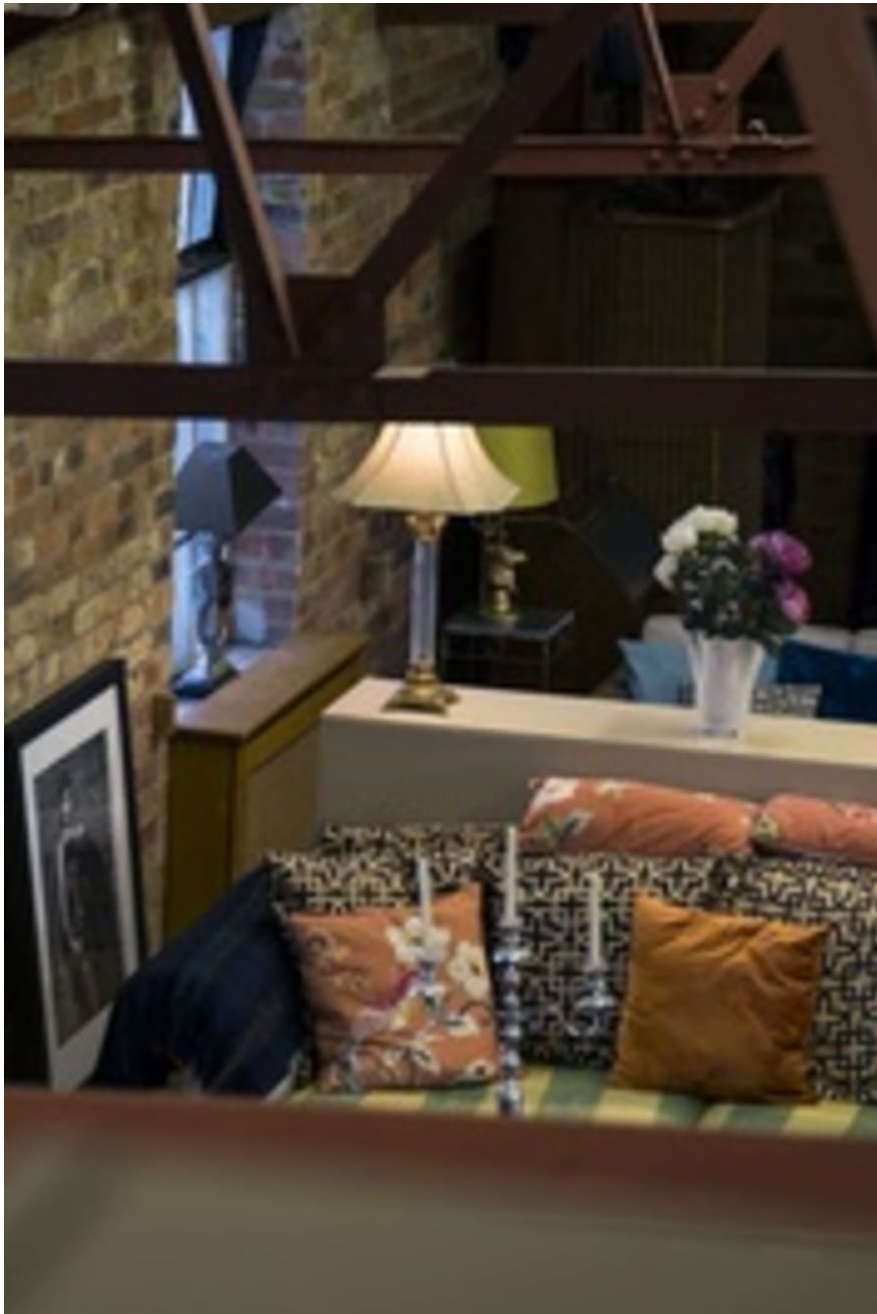

Victorian Loft, London SE1

This spacious yet cosy 2000 square foot space can be used for film, photographic or events. A variety of eclectic, loveable furniture is available on-site. Facility includes a kitchen, two toilets, wifi, a projector and screen, plasma TV, Bose sound system, microphone, mic stands and a football table ! Victorian Loft can also be booked in conjunction with White Loft and/or the Gallery in the same building.

CAROL HAYES
MANAGEMENT
CREATIVE ARTIST & STYLE MANAGEMENT

020 7482 1555

www.carolhayesmanagement.co.uk