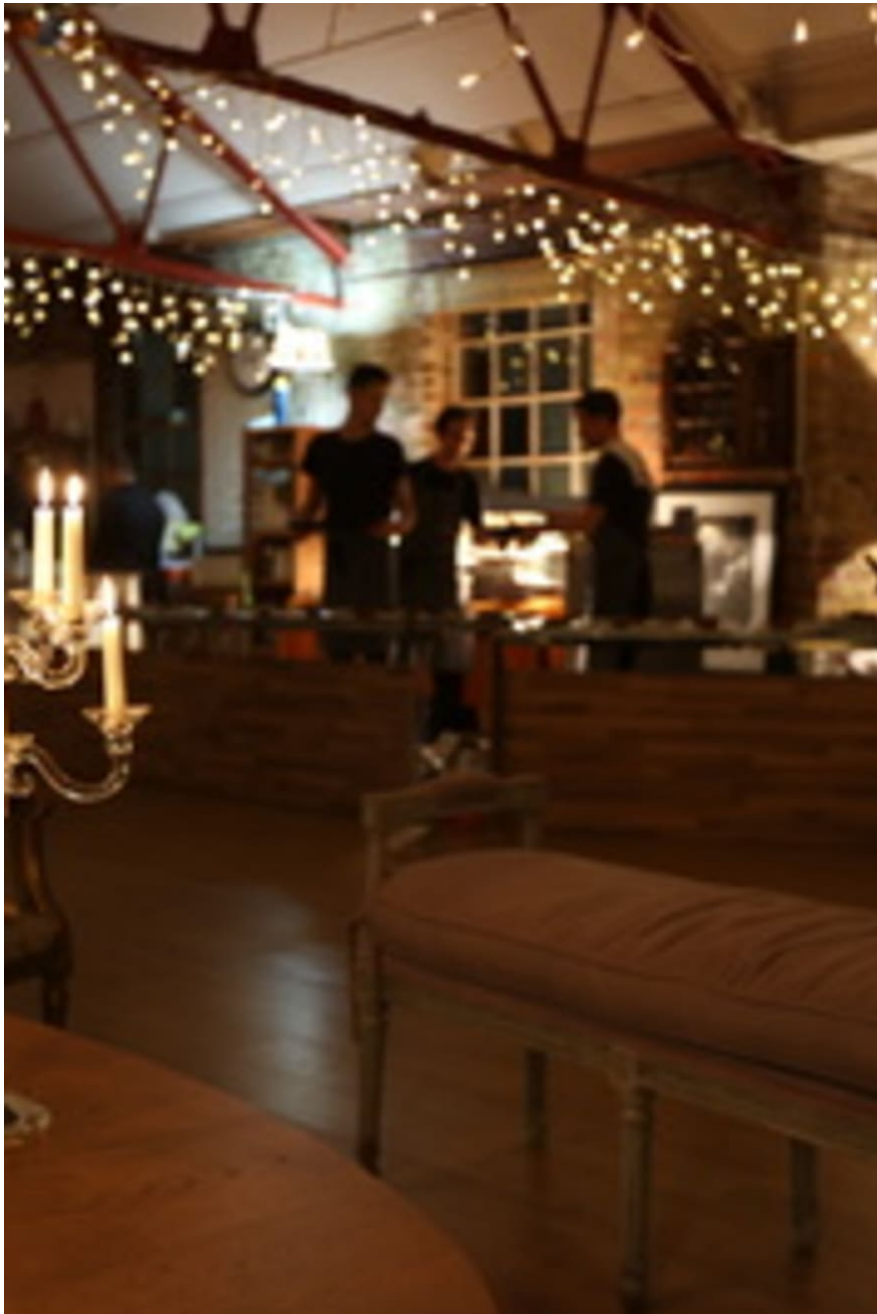

Victorian Loft, London SE1

This spacious yet cosy 2000 square foot space can be used for film, photographic or events. A variety of eclectic, movable furniture is available on-site. Facility includes a kitchen, two toilets, wifi, a projector and screen, plasma TV, Bose sound system, microphone, mic stands and a football table ! Victorian Loft can also be booked in conjunction with White Loft and/or the Gallery in the same building.

CAROLHAYES
MANAGEMENT
CREATIVE ARTIST & STYLE MANAGEMENT

020 7482 1555

www.carolhayesmanagement.co.uk