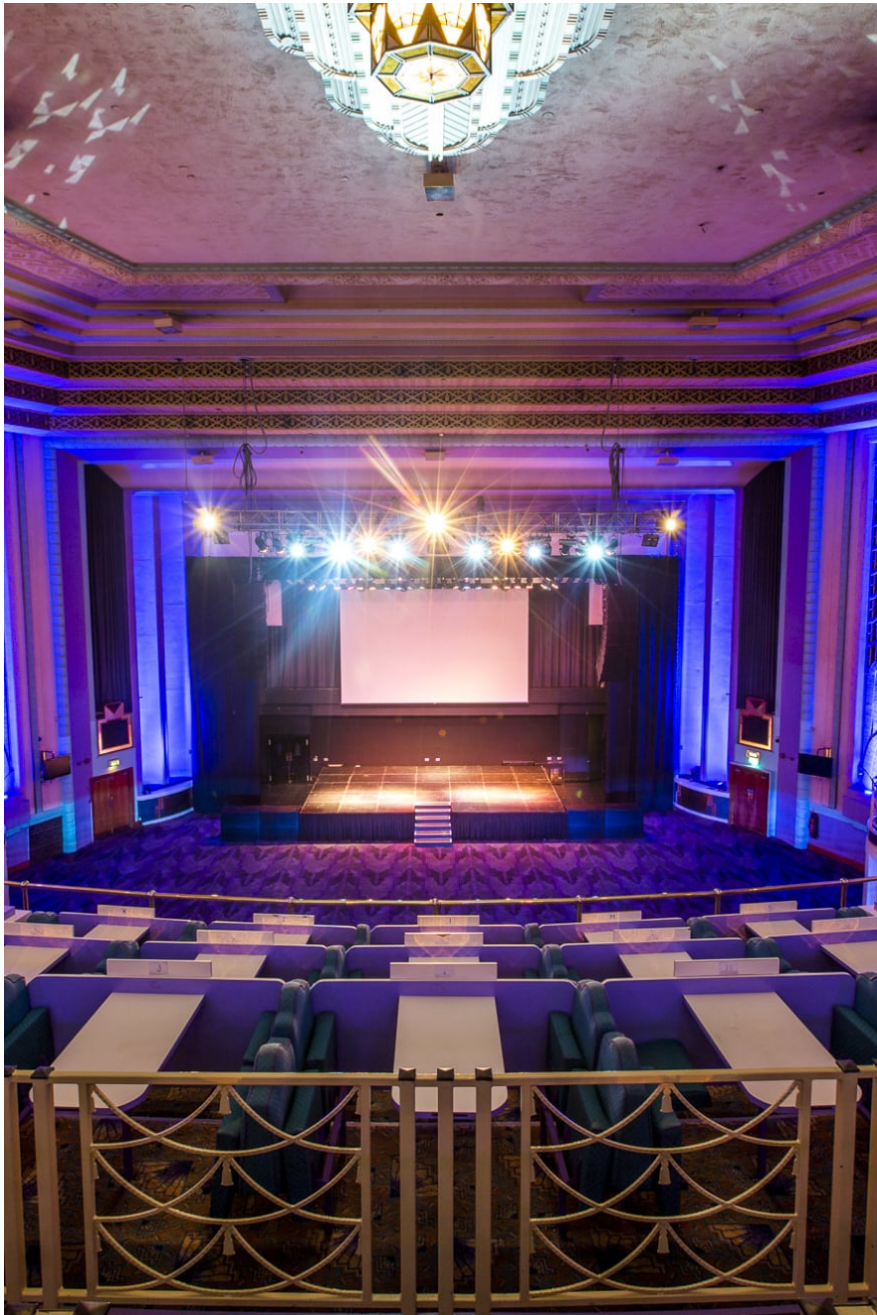

Troxy E1

Whether it's a glitzy awards ceremony, an immersive product launch, film screening, photo or video shoot or live concert, Troxy is the perfect location. Troxy is a Grade 2-listed Art Deco venue which has been converted for modern use. It has a capacity of 3,100. The team are renowned for their flexibility, whether it be providing an unusual solution to your event brief, enabling you to use all the in-house production elements in the building or making sure you've got all the travel and hotel information you want. You'll be allocated an events manager who specialises in your kind of event and they will be your contact for all your planning on the

CAROL HAYES
MANAGEMENT
EVENTS & VENUE MANAGEMENT

020 7482 1555

www.carolhayesmanagement.co.uk