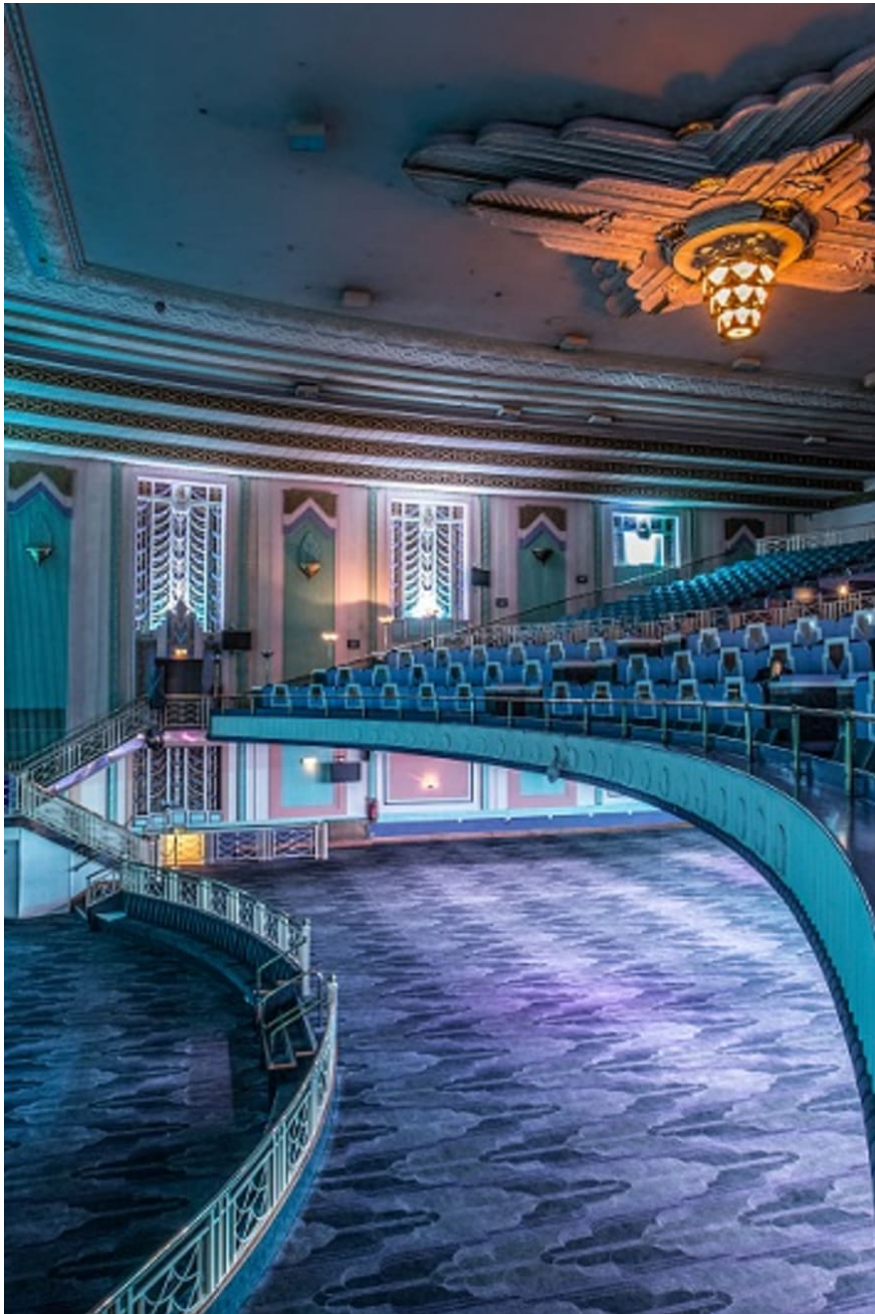

Troxy E1

Whether it's a glitzy awards ceremony, an immersive product launch, film screening, photographic shoot or live concert, Troxy is the perfect location. Troxy is a Grade 2-listed Art Deco venue which has been converted for modern use. It has a capacity of 3,100. The team are renowned for their flexibility, whether it be providing an unusual solution to your event brief, enabling you to use all the in-house production elements in the building or making sure you've got all the travel and hotel information you want. You'll be allocated an events manager who specialises in your kind of event and they will be your contact for all your planning on the night, alongside our operations team. The proprietors have sourced some of the most experienced and talented people in the UK. Dimensions (length, width, height): 42m x 30m narrowing to 13m a stage end. Height of ceiling above stage (from floor) is 14m and under the Circle balcony 6.2m. Square meters. Approx 1050m², complete with a Wurlitzer organ.

Troxy E1

Whether it's a glitzy awards ceremony, an immersive product launch, film screening, photo or video shoot or live concert, Troxy is the perfect location. Troxy is a Grade 2-listed Art Deco venue which has been converted for modern use. It has a capacity of 3,100. The team are renowned for their flexibility, whether it be providing an unusual solution to your event brief, enabling you to use all the in-house production elements in the building or making sure you've got all the travel and hotel information you want. You'll be allocated an events manager who specialises in your kind of event and they will be your contact for all your planning on the