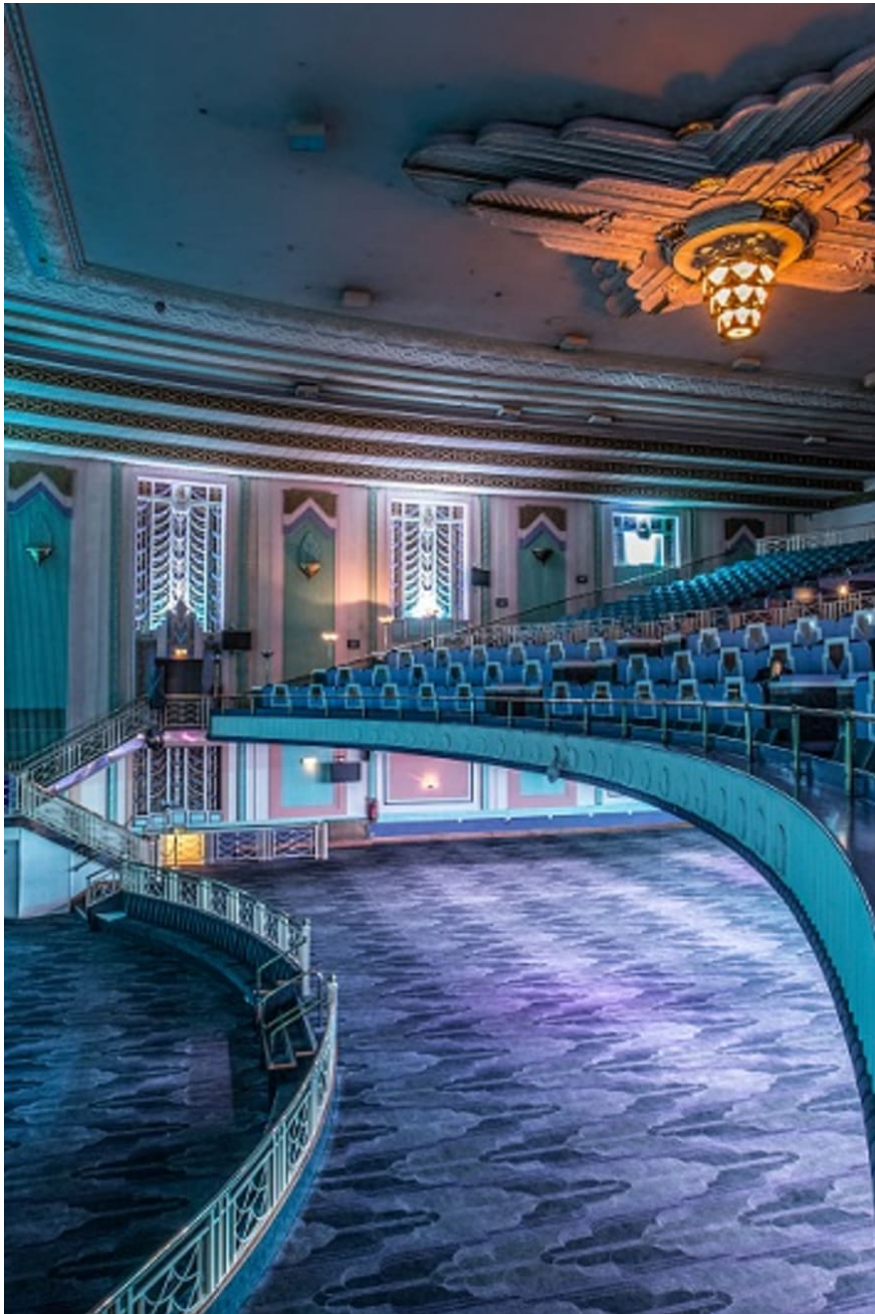

# Troxy E1

Whether it's a glitzy awards ceremony, an immersive product launch, film screening, photographic shoot or live concert, Troxy is the perfect location. Troxy is a Grade 2-listed Art Deco venue which has been converted for modern use. It has a capacity of 3,100. The team are renowned for their flexibility, whether it be providing an unusual solution to your event brief, enabling you to use all the in-house production elements in the building or making sure you've got all the travel and hotel information you want. You'll be allocated an events manager who specialises in your kind of event and they will be your contact for all your planning on the night, alongside our operations team. The proprietors have sourced some of the most experienced and talented people in the UK. Dimensions (length, width, height): 42m x 30m narrowing to 13m a stage end. Height of ceiling above stage (from floor) is 14m and under the Circle balcony 6.2m. Square meters. Approx 1050m<sup>2</sup>, complete with a Wurlitzer organ.

## Troxy E1

Whether it's a glitzy awards ceremony, an immersive product launch, film screening, photo or video shoot or live concert, Troxy is the perfect location. Troxy is a Grade 2-listed Art Deco venue which has been converted for modern use. It has a capacity of 3,100. The team are renowned for their flexibility, whether it be providing an unusual solution to your event brief, enabling you to use all the in-house production elements in the building or making sure you've got all the travel and hotel information you want. You'll be allocated an events manager who specialises in your kind of event and they will be your contact for all your planning on the