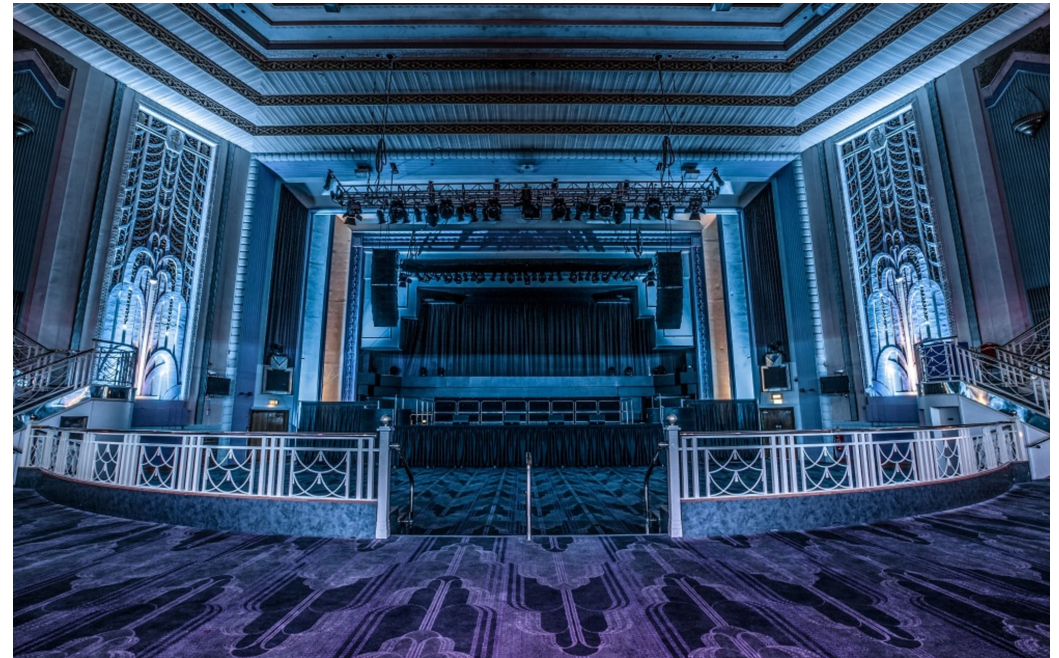

# Troxy E1

Whether it's a glitzy awards ceremony, an immersive product launch, film screening, photographic shoot or live concert, Troxy is the perfect location. Troxy is a Grade 2-listed Art Deco venue which has been converted for modern use. It has a capacity of 3,100. The team are renowned for their flexibility, whether it be providing an unusual solution to your event brief, enabling you to use all the in-house production elements in the building or making sure you've got all the travel and hotel information you want. You'll be allocated an events manager who specialises in your kind of event and they will be your contact for all your planning on the night, alongside our operations team. The proprietors have sourced some of the most experienced and talented people in the UK. Dimensions (length, width, height): 42m x 30m narrowing to 13m a stage end. Height of ceiling above stage (from floor) is 14m and under the Circle balcony 6.2m. Square meters. Approx 1050m<sup>2</sup>, complete with a Wurlitzer organ.

## Troxy E1

Whether it's a glitzy awards ceremony, an immersive product launch, film screening, photo or video shoot or live concert, Troxy is the perfect location. Troxy is a Grade 2-listed Art Deco venue which has been converted for modern use. It has a capacity of 3,100. The team are renowned for their flexibility, whether it be providing an unusual solution to your event brief, enabling you to use all the in-house production elements in the building or making sure you've got all the travel and hotel information you want. You'll be allocated an events manager who specialises in your kind of event and they will be your contact for all your planning on the