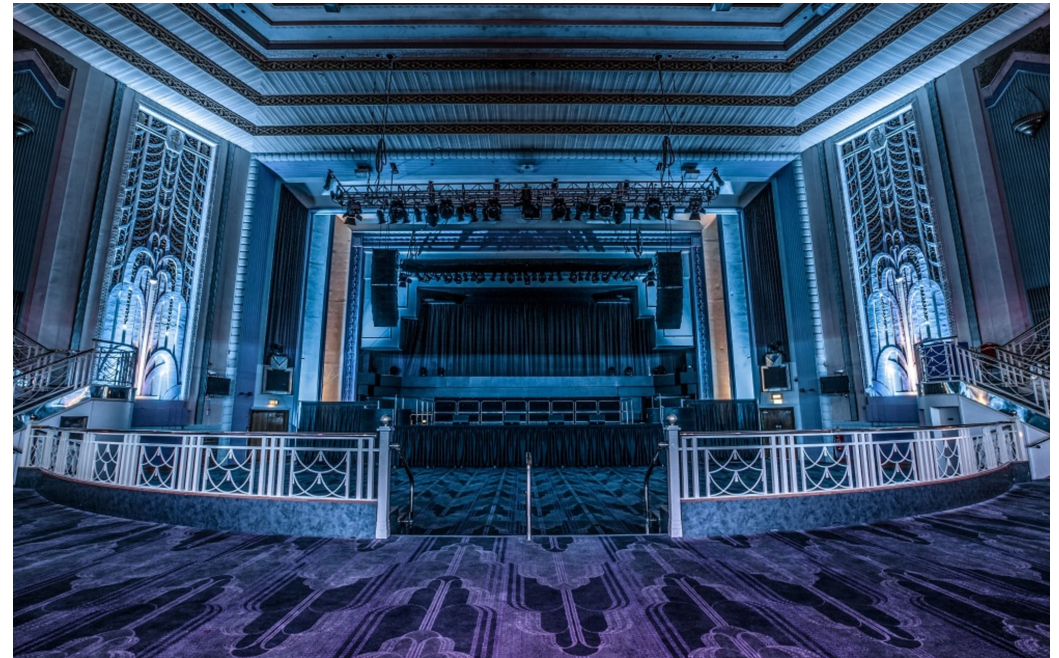

Troxy E1

Whether it's a glitzy awards ceremony, an immersive product launch, film screening, photographic shoot or live concert, Troxy is the perfect location. Troxy is a Grade 2-listed Art Deco venue which has been converted for modern use. It has a capacity of 3,100. The team are renowned for their flexibility, whether it be providing an unusual solution to your event brief, enabling you to use all the in-house production elements in the building or making sure you've got all the travel and hotel information you want. You'll be allocated an events manager who specialises in your kind of event and they will be your contact for all your planning on the night, alongside our operations team. The proprietors have sourced some of the most experienced and talented people in the UK. Dimensions (length, width, height): 42m x 30m narrowing to 13m a stage end. Height of ceiling above stage (from floor) is 14m and under the Circle balcony 6.2m. Square meters. Approx 1050m², complete with a Wurlitzer organ.

Troxy E1

Whether it's a glitzy awards ceremony, an immersive product launch, film screening, photo or video shoot or live concert, Troxy is the perfect location. Troxy is a Grade 2-listed Art Deco venue which has been converted for modern use. It has a capacity of 3,100. The team are renowned for their flexibility, whether it be providing an unusual solution to your event brief, enabling you to use all the in-house production elements in the building or making sure you've got all the travel and hotel information you want. You'll be allocated an events manager who specialises in your kind of event and they will be your contact for all your planning on the