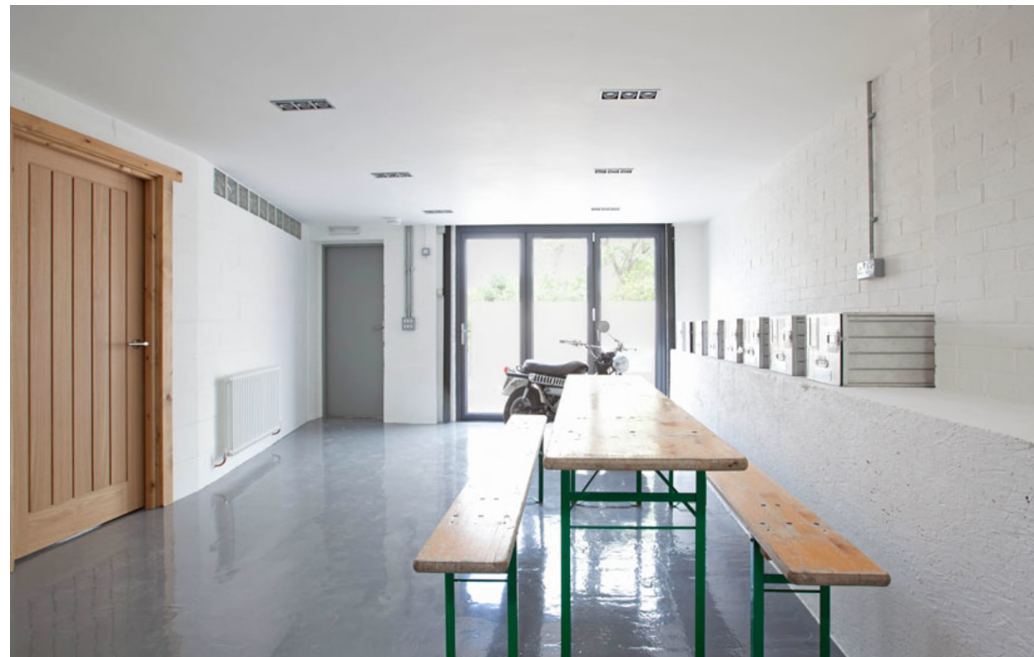

Workshop Sussex

Unique and practical location that is shoot friendly. Available for film, photography, events, PR launches, interviews and client away days.

Workshop Sussex

Unique and practical location that is shoot friendly. Available for film, photography, events, PR launches, interviews and event away days.