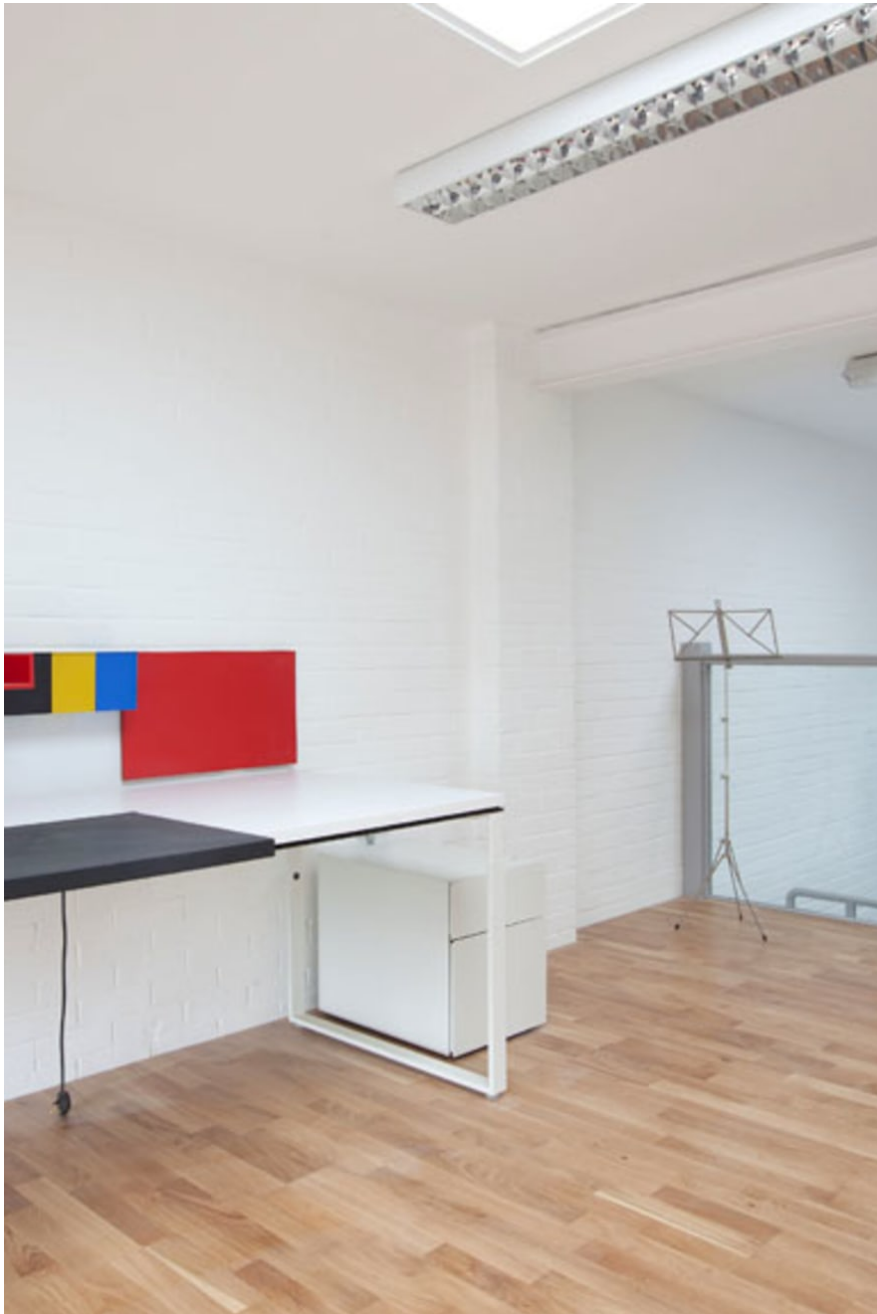

Workshop Sussex

Unique and practical location that is shoot friendly. Available for film, photography, events, PR launches, meetings and event away days.

CAROLHAYES
MANAGEMENT
CREATIVE ARTIST & STYLE MANAGEMENT

020 7482 1555

www.carolhayesmanagement.co.uk