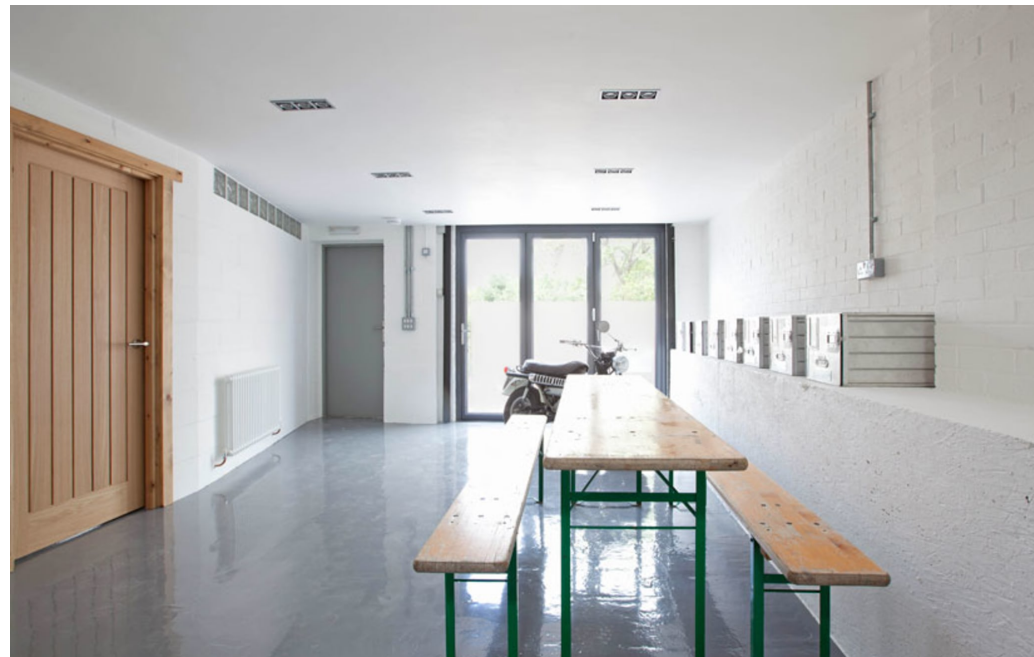

# Workshop Sussex

Unique and practical location that is shoot friendly. Available for film, photography, events, PR launches, interviews and client away days.