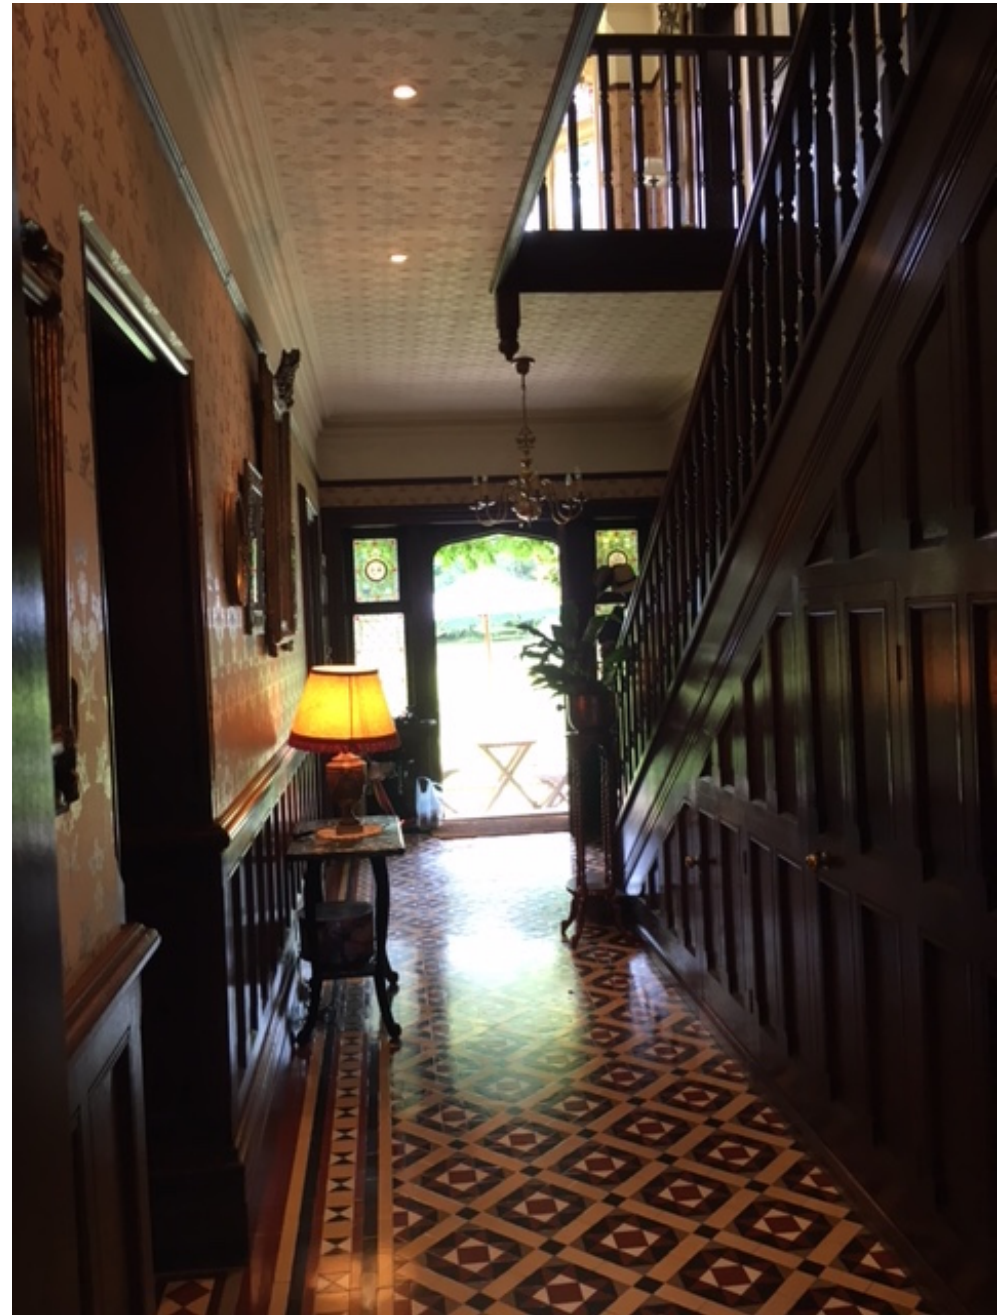

Tower House, Kent

Victorian Gothic location set in 16 acres with beautiful mature gardens, paddock, orchard, meadow, and stable block. Based just and hour and a half from central London.

CAROLHAYES
MANAGEMENT
CREATIVE ARTIST & STYLE MANAGEMENT

020 7482 1555

www.carolhayesmanagement.co.uk