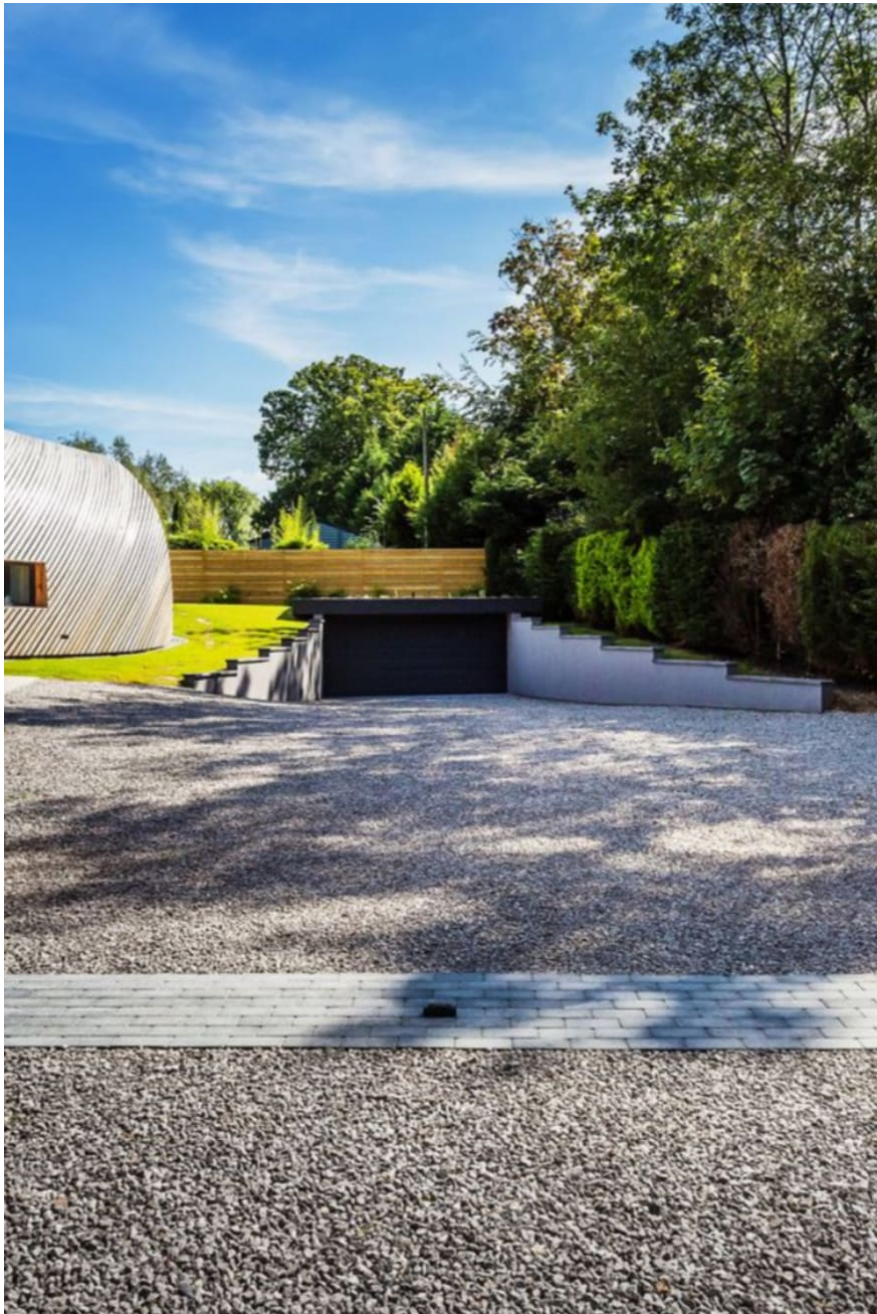

The Spiral - West Sussex

An architectural wonder based in West Sussex. The property has 4 bedrooms all ensuite, one with a dressing room. The internal space is 3463 sq m/3,724 sq ft.

CAROLHAYES
MANAGEMENT
CREATIVE ARTIST & STYLE MANAGEMENT

020 7482 1555

www.carolhayesmanagement.co.uk