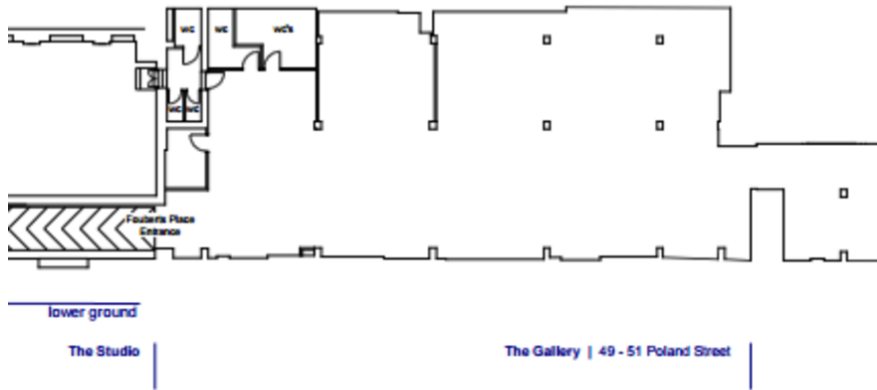

Record Factory W1

The Record Factory Soho is a unique venue located in the heart of central London. It has two rooms covering approximately 6000 sq ft. and is suitable for exhibitions, presentations, trade and fashion shows, press days, launch parties and so much more. The main gallery (the big white space) is approximately 450 sqm and holds up to 260 people, and the rear studio (the brick-walled room) is 120sqm and holds up to 110 (if hired on it's own or 60 if hired in conjunction with the main gallery). Total venue capacity is 320. There are also two entrances. Ideal for press days, product launches and special events.

020 7482 1555

www.carolhayesmanagement.co.uk