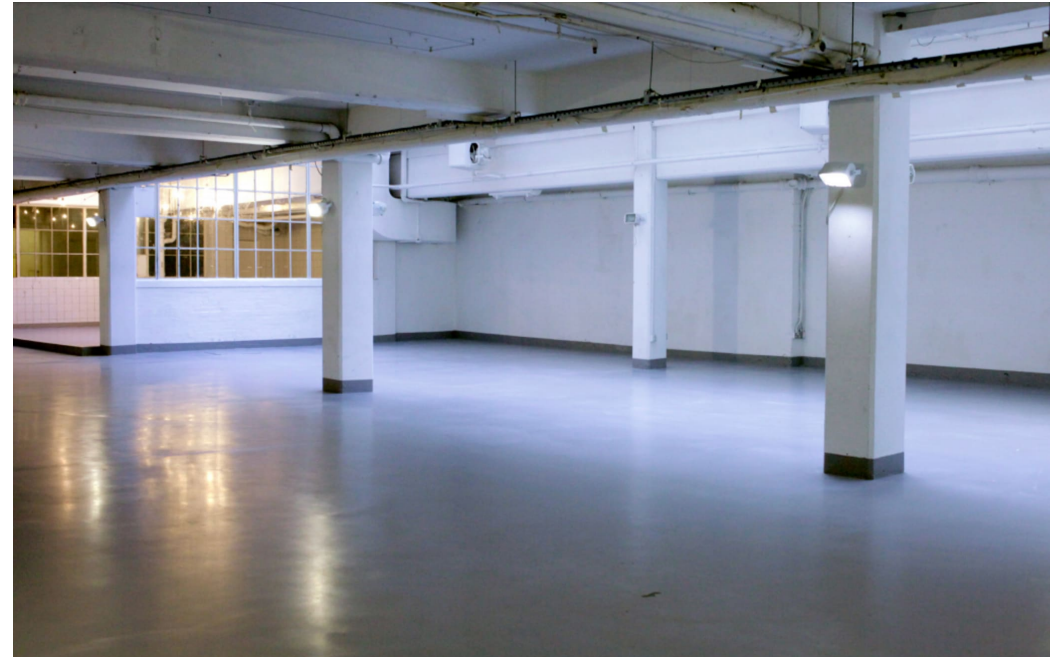

# Record Factory W1

The Record Factory Soho is a unique venue located in the heart of central London. It has two rooms covering approximately 6,000 sq ft. and is suitable for exhibitions, presentations, trade and fashion shows, press days, launch parties and so much more. The main gallery (the big white space) is approximately 450 sqm and holds up to 260 people, and the rear studio (the brick-walled room) is 120sqm and holds up to 110 (if hired on it's own or 60 if hired in conjunction with the main gallery). Total venue capacity is 320. There are also two entrances. Ideal for press days, product launches and special events.

## Record Factory W1

The Record Factory Soho is a unique venue located in the heart of central London. It has two rooms covering approximately 6,000 sq ft. and is suitable for exhibitions, presentations, trade and fashion shows, press days, launch parties and so much more. The main gallery (the big white space) is approximately 450 sqm and holds up to 260 people, and the rear studio (the brick-walled room) is 120sqm and holds up to 110 (if hired on it's own or 60 if hired in conjunction with the main gallery). Total venue capacity is 320. There are also two entrances. Ideal for press days, product launches and special events.