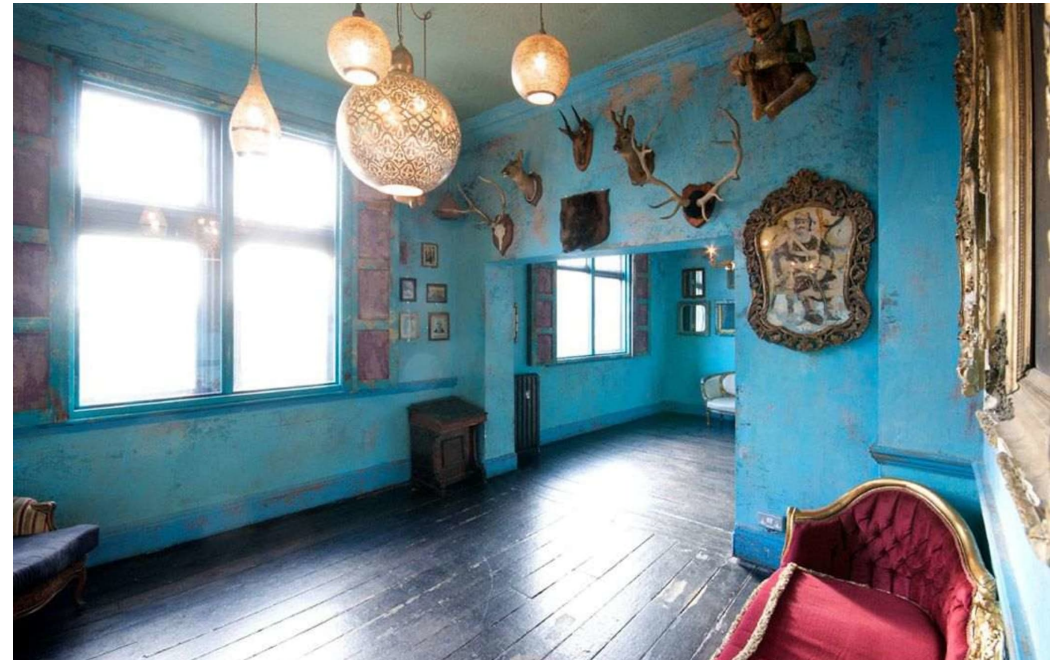

Paradise W10

Private function rooms, gastropub and bar in west London. Areas include a conservatory and private dining room. Rich golden hues, distressed turquoise and muted greys adorn the walls and are paired with matching, traditional furnishings in this shabby chic location with an edge. Includes a collection of religious statues, a ceiling of vintage lampshades and a stately reading room. Great for celebrity portraiture, boudoir shoots, events and fashion films/shoots.

Paradise W10

Private function rooms, gastropub and bar in west London. Areas include a conservatory and private dining room with golden hues, distressed turquoise and muted greys adorn the walls and are paired with matching, traditional furnishings in this shabby chic location with an edge. Includes a collection of religious statues, a ceiling of vintage lampshades and a stately reading room. Great for celebrity portraiture, boudoir shoots, events and fashion films/shoots.