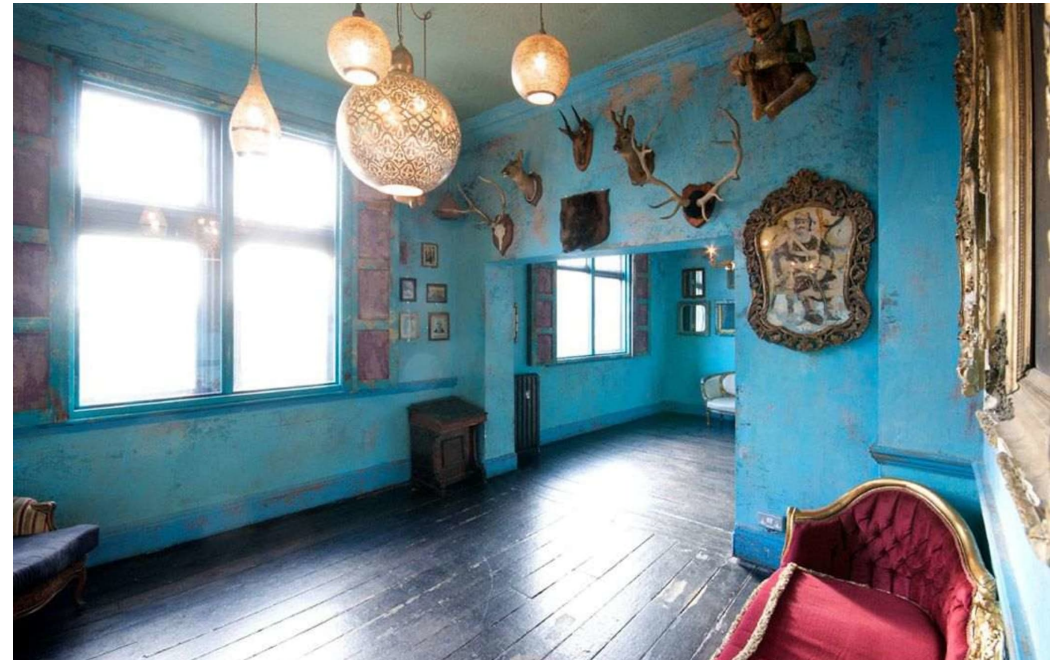

## Paradise W10

Private function rooms, gastropub and bar in west London. Areas include a conservatory and private dining room. Rich golden hues, distressed turquoise and muted greys adorn the walls and are paired with matching, traditional furnishings in this shabby chic location with an edge. Includes a collection of religious statues, a ceiling of vintage lampshades and a stately reading room. Great for celebrity portraiture, boudoir shoots, events and fashion films/shoots.

## Paradise W10

Private function rooms, gastropub and bar in west London. Areas include a conservatory and private dining room with golden hues, distressed turquoise and muted greys adorn the walls and are paired with matching, traditional furnishings in this shabby chic location with an edge. Includes a collection of religious statues, a ceiling of vintage lampshades and a stately reading room. Great for celebrity portraiture, boudoir shoots, events and fashion films/shoots.