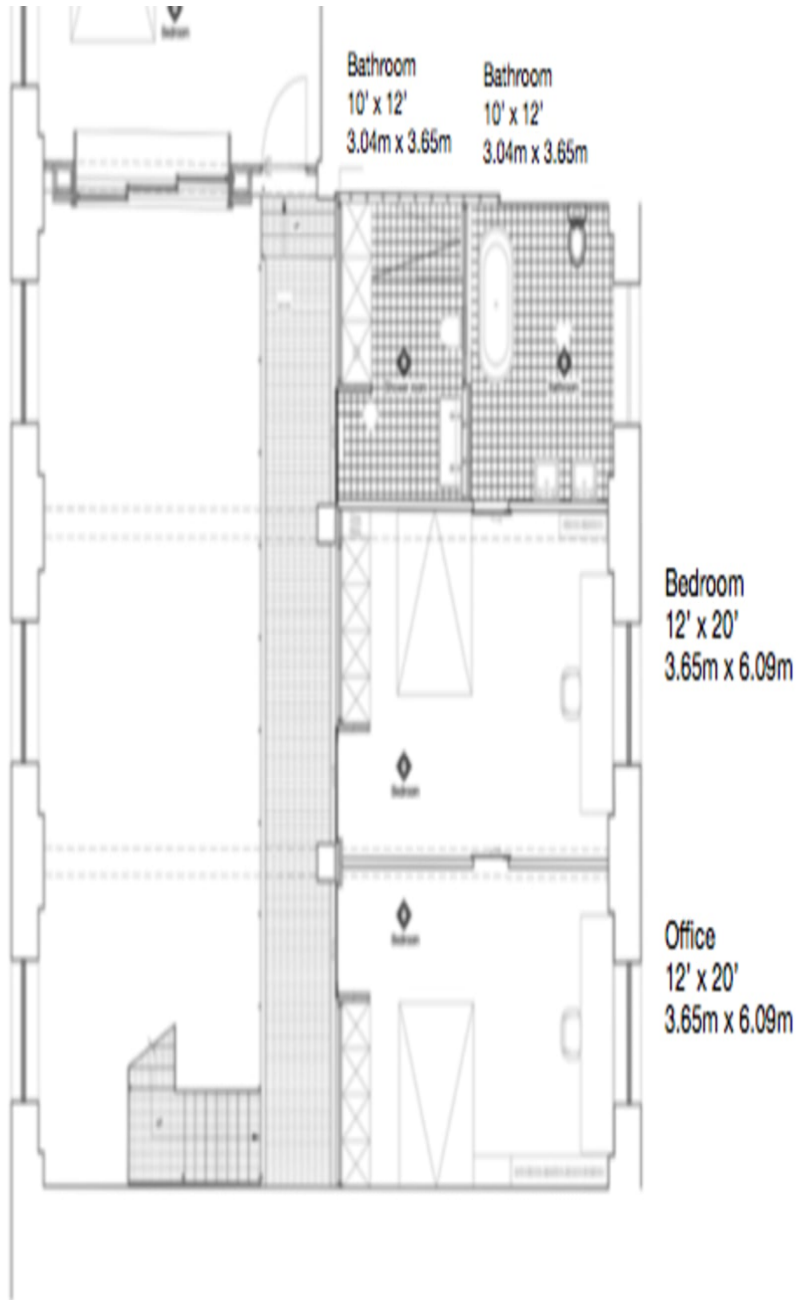

Spratts Factory E14

This stunning location has 3000 square feet set over three levels . Four bedrooms and three bathrooms. Bright, large windows the interior is flooded with natural light.