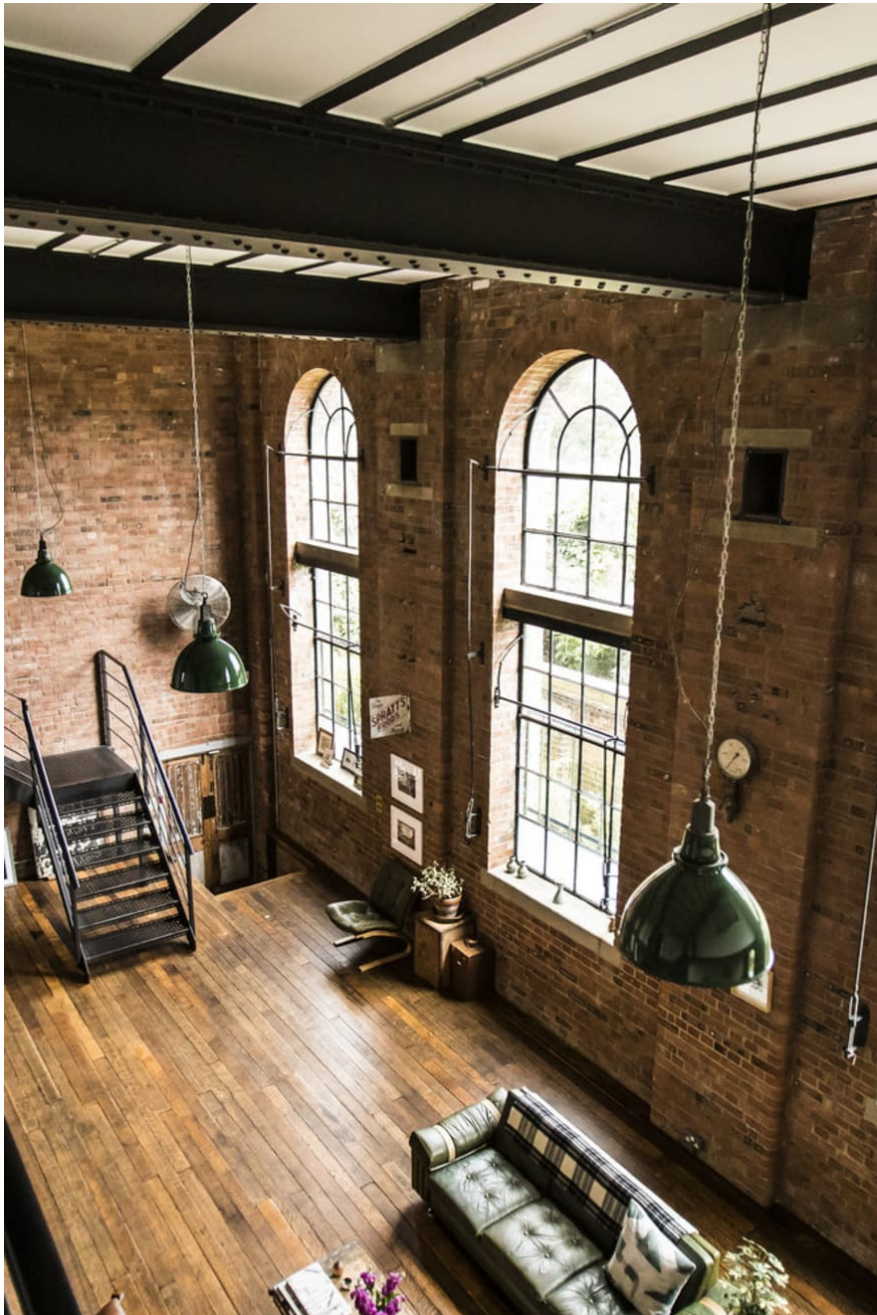

Spratts Factory E14

This stunning location has 3000 square feet set over three levels . Four bedrooms and three bathrooms. Bracing huge windows the interior is flooded with natural light.

CAROLHAYES
MANAGEMENT
CREATIVE ARTIST & STYLE MANAGEMENT

020 7482 1555

www.carolhayesmanagement.co.uk