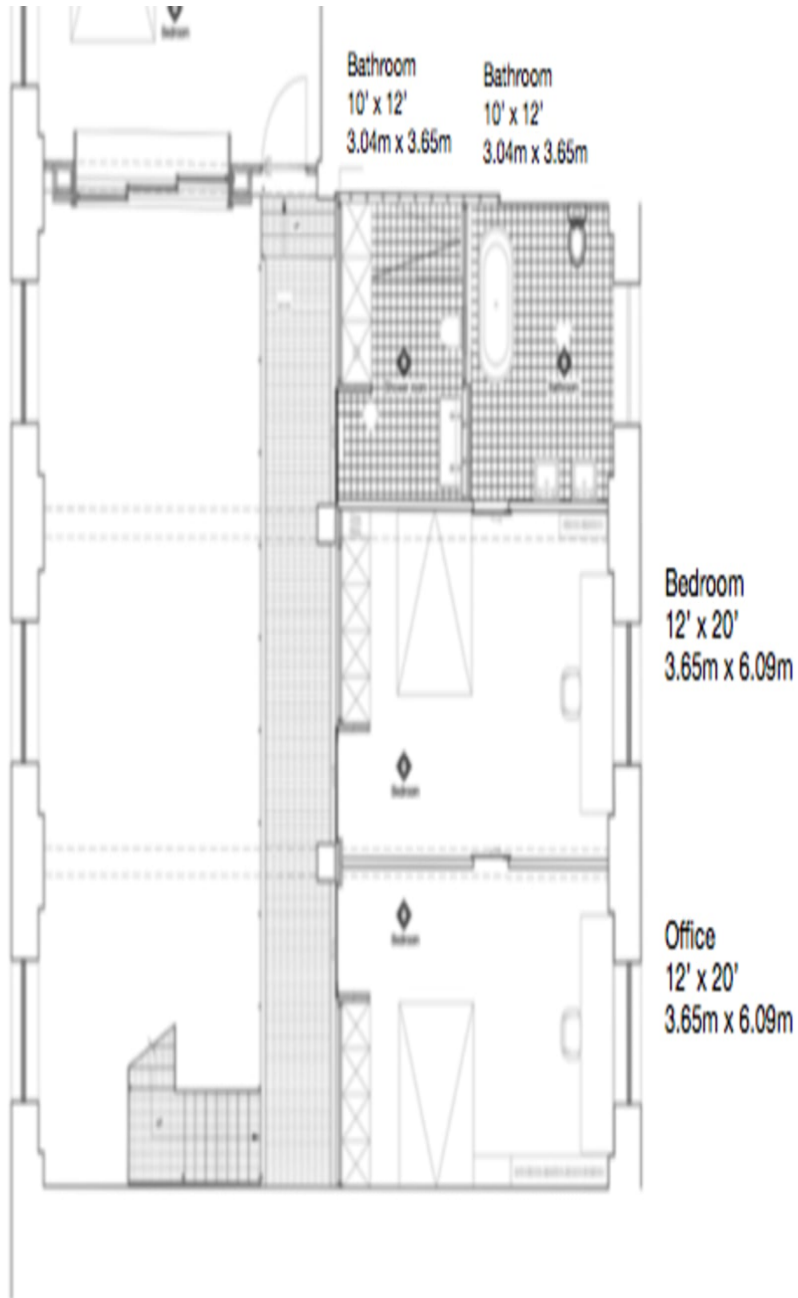

CAROL HAYES
MANAGEMENT
CREATIVE ARTIST & STYLE MANAGEMENT

020 7482 1555

www.carolhayesmanagement.co.uk

Spratts Factory E14

This stunning location has 3000 square feet set over three levels . Four bedrooms and three bathrooms. Bright, large windows the interior is flooded with natural light.

CAROL HAYES
MANAGEMENT
CREATIVE ARTIST & STYLE MANAGEMENT

020 7482 1555

www.carolhayesmanagement.co.uk

Spratts Factory E14

This stunning location has 3000 square feet set over three levels. Four bedrooms and three bathrooms. Bright, large windows the interior is flooded with natural light.