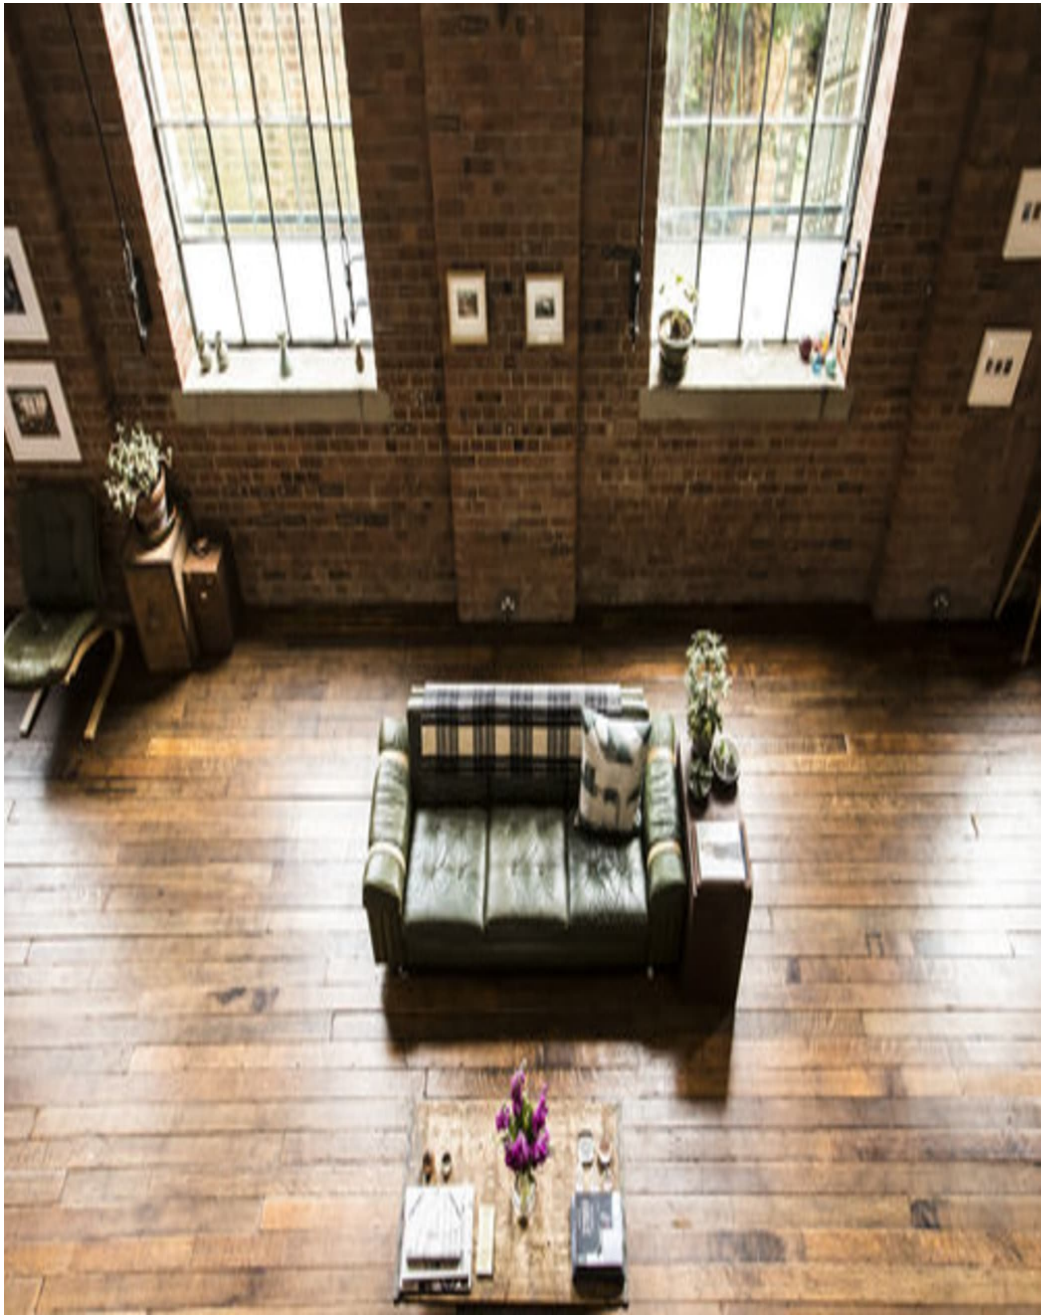

Spratts Factory E14

This stunning location has 3000 square feet set over three levels . Four bedrooms and three bathrooms. Bracing huge windows the interior is flooded with natural light.

CAROL HAYES
MANAGEMENT
CREATIVE ARTIST & STYLE MANAGEMENT

020 7482 1555

www.carolhayesmanagement.co.uk