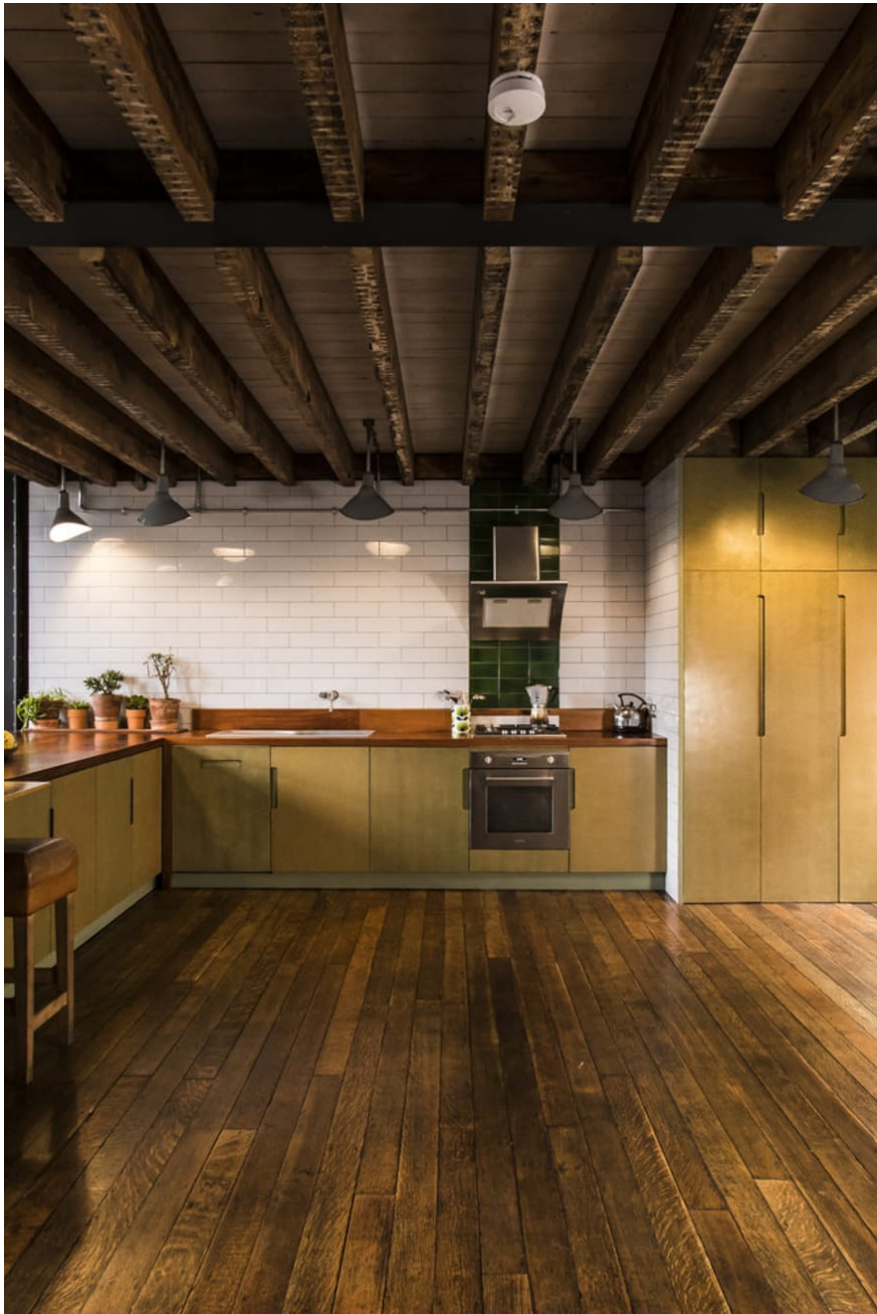

Spratts Factory E14

This stunning location has 3000 square feet set over three levels . Four bedrooms and three bathrooms. Bracing huge windows the interior is flooded with natural light.

CAROL HAYES
MANAGEMENT
CREATIVE ARTIST & STYLE MANAGEMENT

020 7482 1555

www.carolhayesmanagement.co.uk