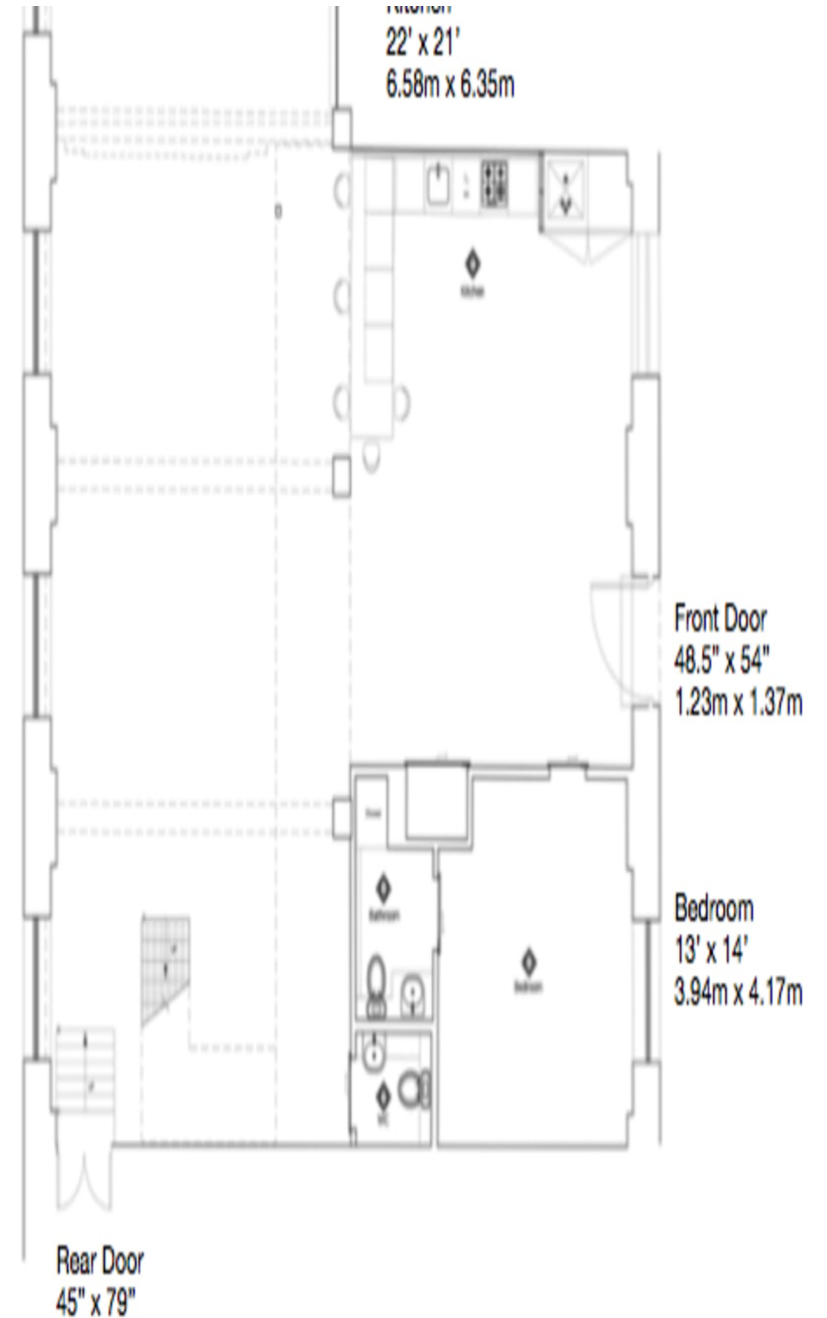

Spratts Factory E14

This stunning location has 3000 square feet set over three levels. Four bedrooms and three bathrooms. Bright, large windows the interior is flooded with natural light.