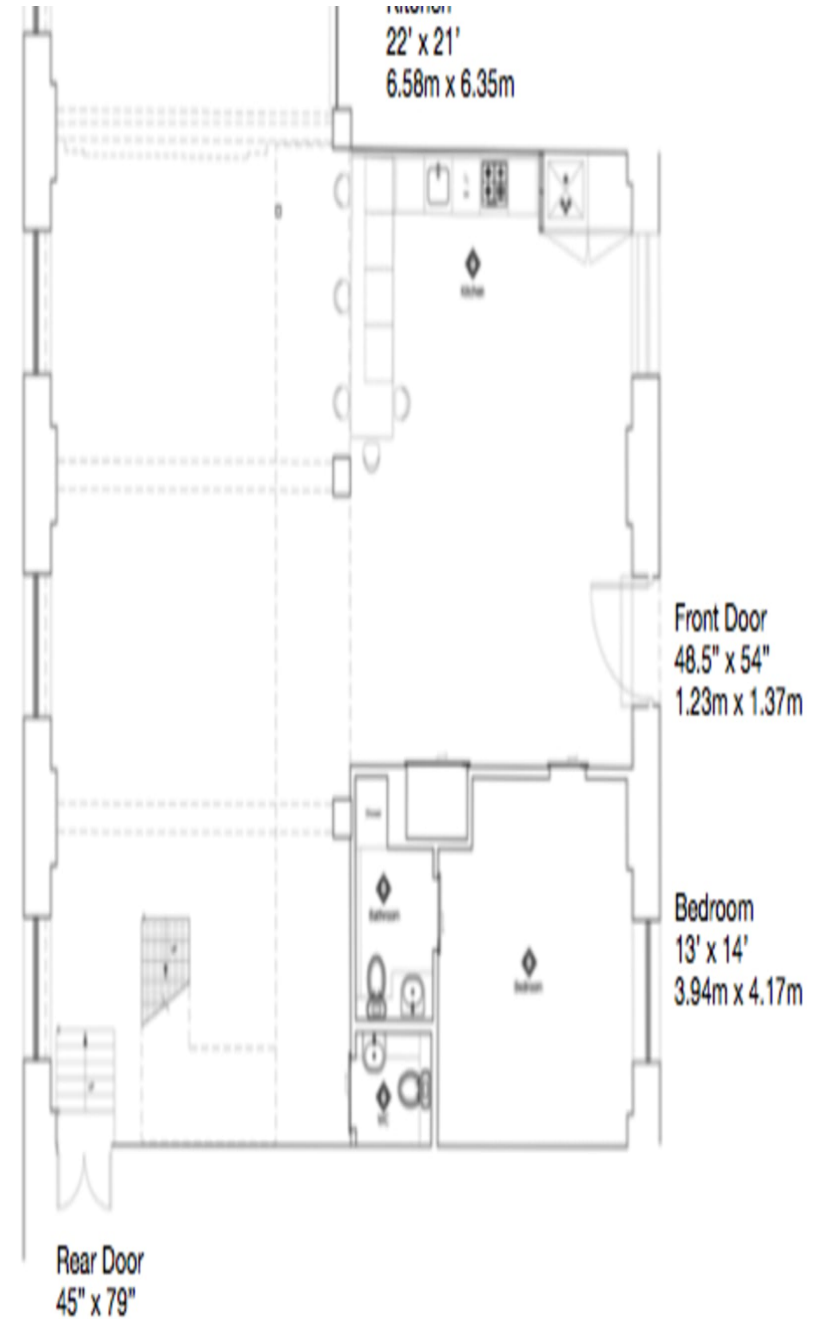

Spratts Factory E14

This stunning location has 3000 square feet set over three levels . Four bedrooms and three bathrooms. Bright, large windows the interior is flooded with natural light.