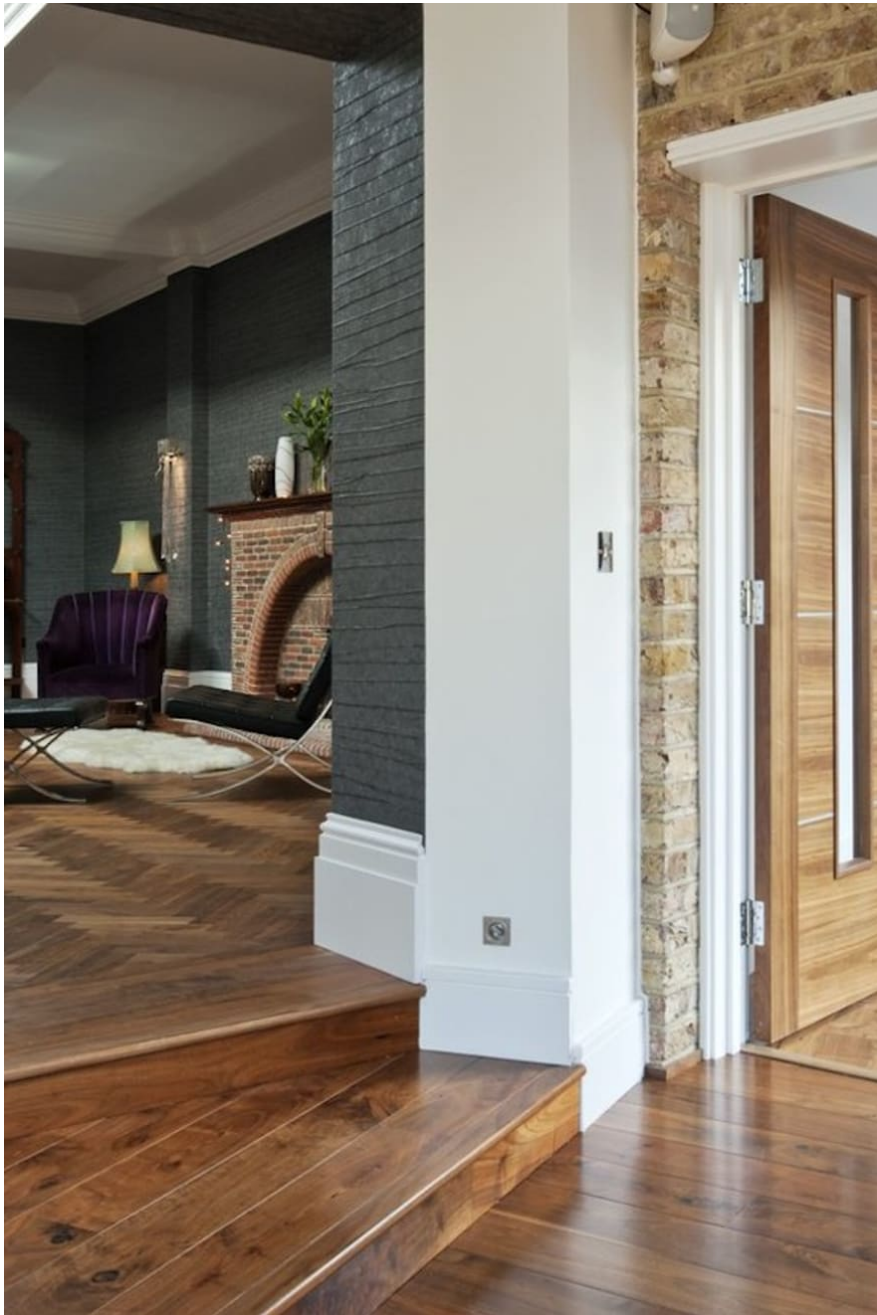

Old Nursery Twickenham

This stunning house is super shoot friendly with wide access doors, parking nearby and room for trucks to unload in the driveway. Beautiful open plan kitchen with twin marble islands and gas hob. The reception room features a lush purple velvet armchair and red brick fireplace. The bathroom has exposed brick with a silver claw foot bath and victorian faucets; grey marble shower room. Tastefully decorated throughout giving a stylish backdrop for fashion, product or lifestyle shoots.

CAROL HAYES
MANAGEMENT

020 7482 1555

www.carolhayesmanagement.co.uk