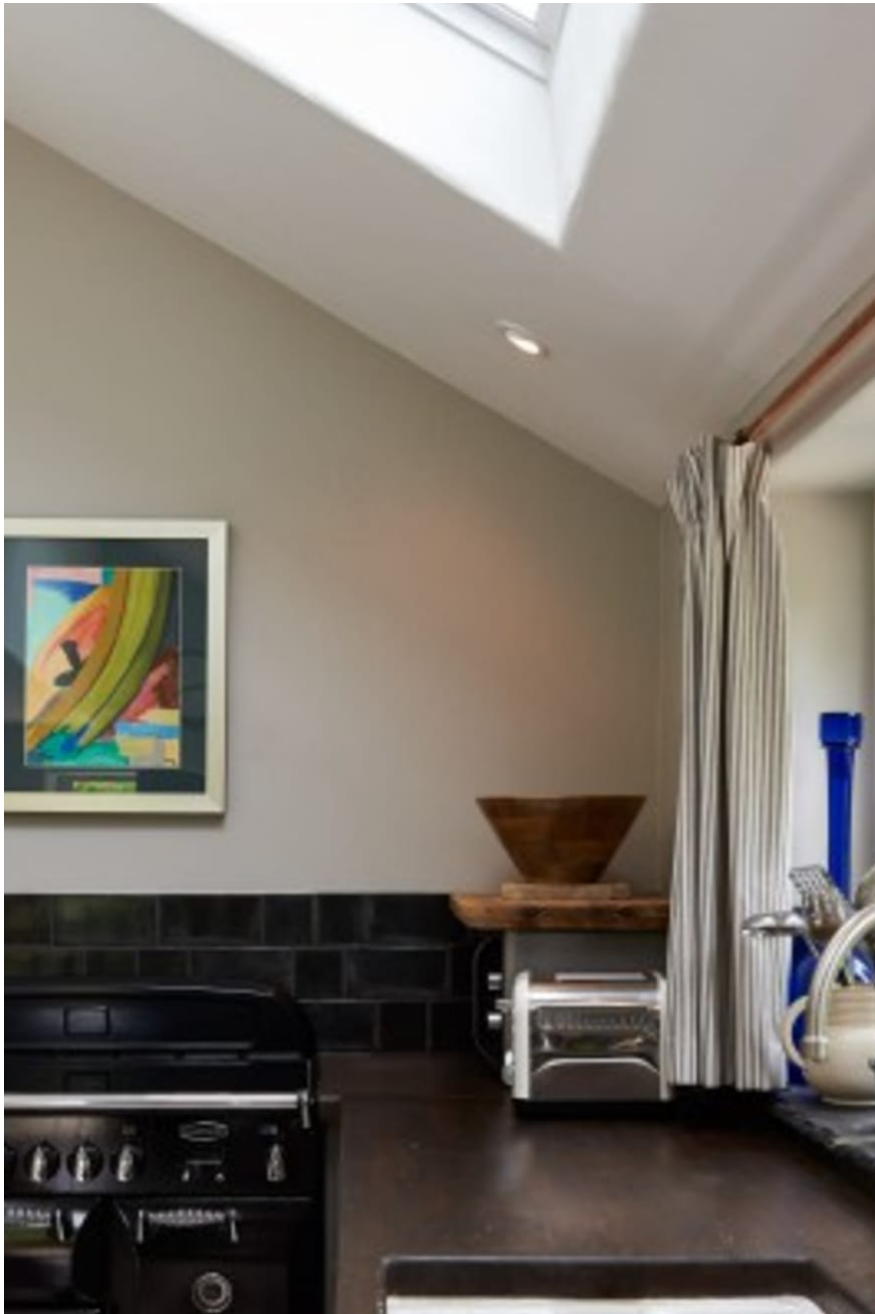

Last House Somerset EXCLUSIVE

A beautiful 500 year old thatched cottage which stands in splendid isolation on the Longleaf estate in the rural Dorset hills. It has one large master bedroom with ensuite, 1 double bedroom and one Twin room, 2 bathrooms and a very large fully fitted kitchen. A comfortable snug living room, 2 x wood burners and a large elegant patio. A full concierge and production service is available by request.

CAROL HAYES
MANAGEMENT
CREATIVE ARTIST & STYLE MANAGEMENT

020 7482 1555

www.carolhayesmanagement.co.uk