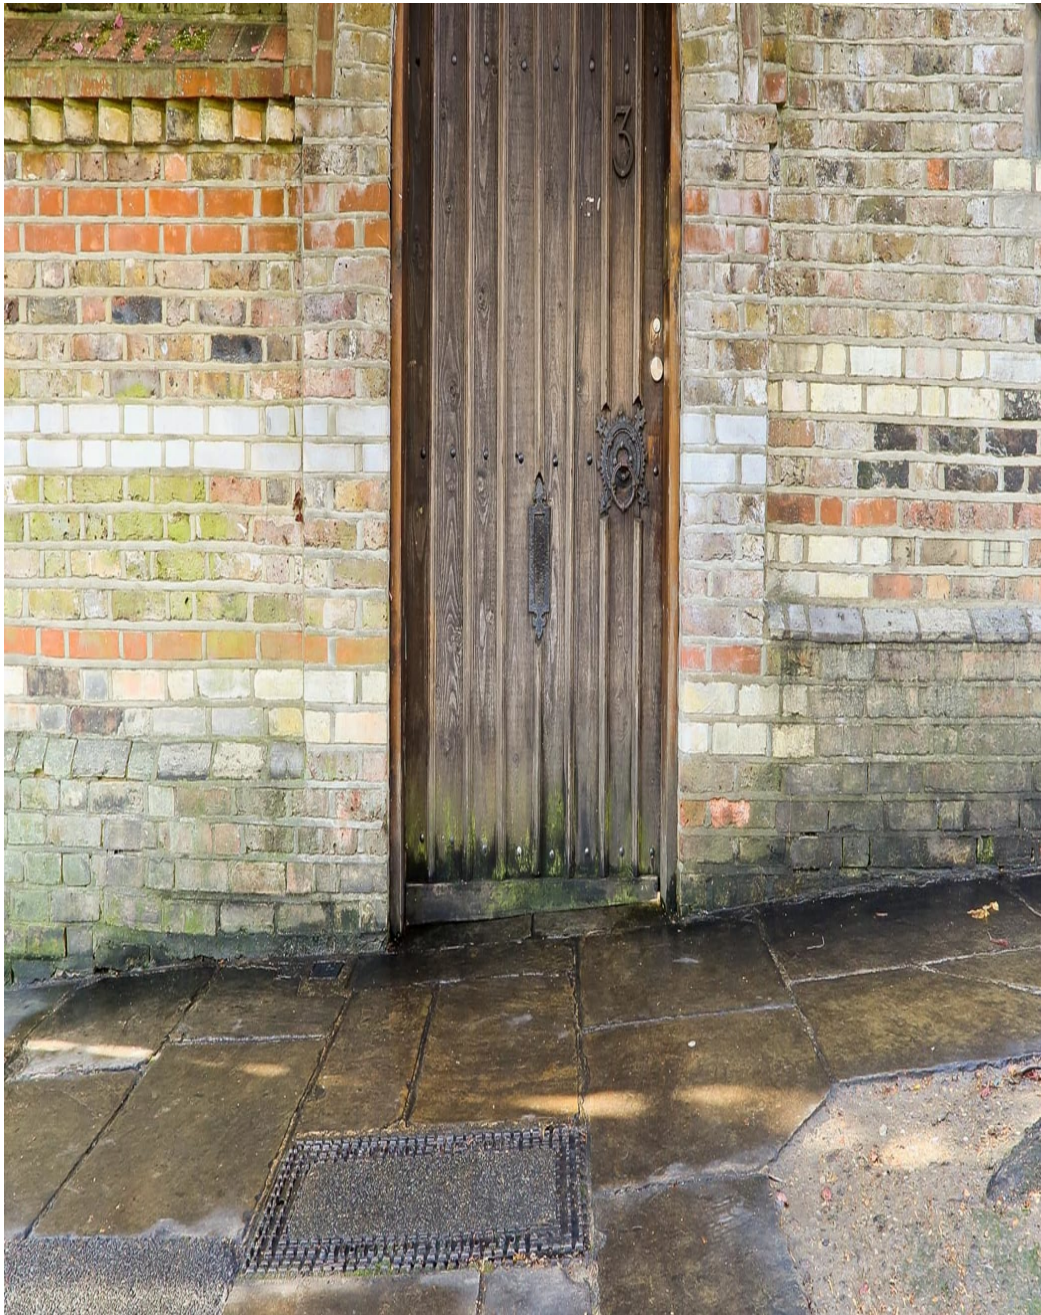

Hall, Hampstead, NW3

A truly unique Gilbert Scott creation in the Gothic / Arts & Crafts style. Available for shooting is a large entrance hall, scarlett dining room and drawing room overlooking gardens. There is also a large and comfortable lower ground floor for green room / wardrobe / storage / hair and make-up / dining.

CAROL HAYES
MANAGEMENT
CREATIVE ARTIST & STYLE MANAGEMENT

020 7482 1555

www.carolhayesmanagement.co.uk