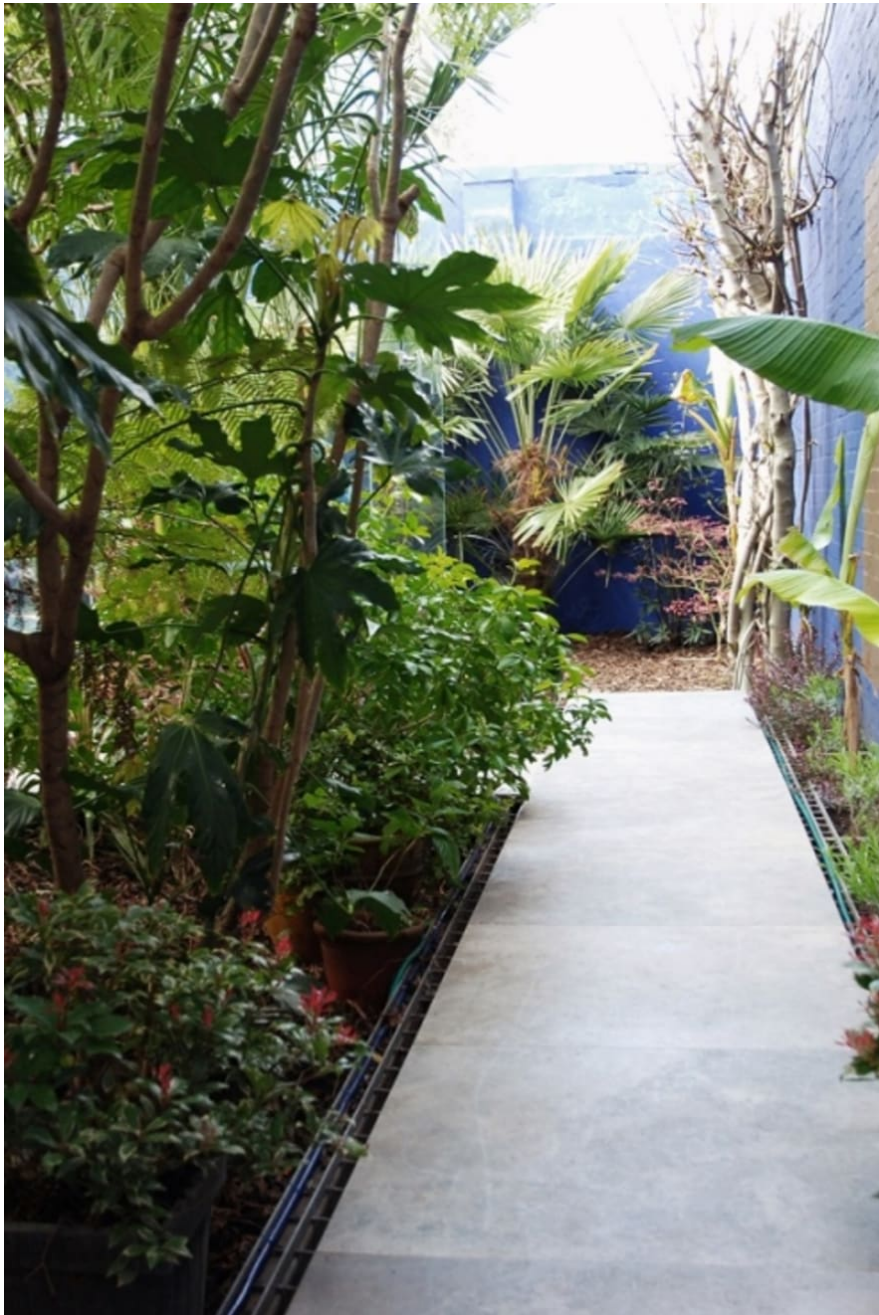

CAROLHAYES
MANAGEMENT
CREATIVE ARTIST & STYLE MANAGEMENT

020 7482 1555

www.carolhayesmanagement.co.uk

Green House SW4

The house is very unusual as it has a glass cube room, suspended over a koi carp pond set in a tropical garden. The house has an industrial, eclectic theme with a selection of taxidermy throughout.