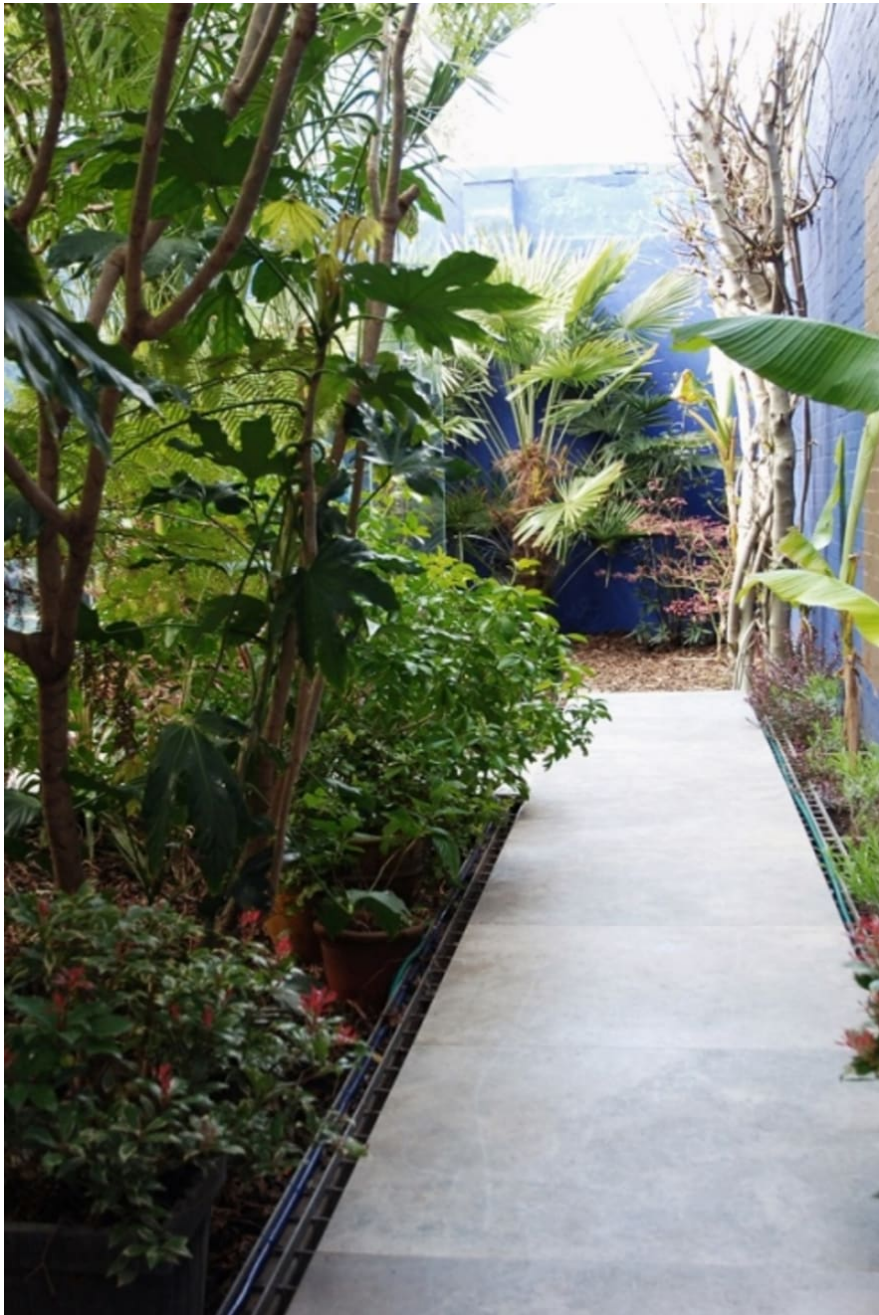

Green House SW4

The house is very unusual as it has a glass cube room, suspended over a koi carp pond set in a tropical garden. The house has an industrial, eclectic theme with a selection of taxidermy throughout.

CAROL HAYES
MANAGEMENT
CREATIVE ARTIST & STYLE MANAGEMENT

020 7482 1555

www.carolhayesmanagement.co.uk