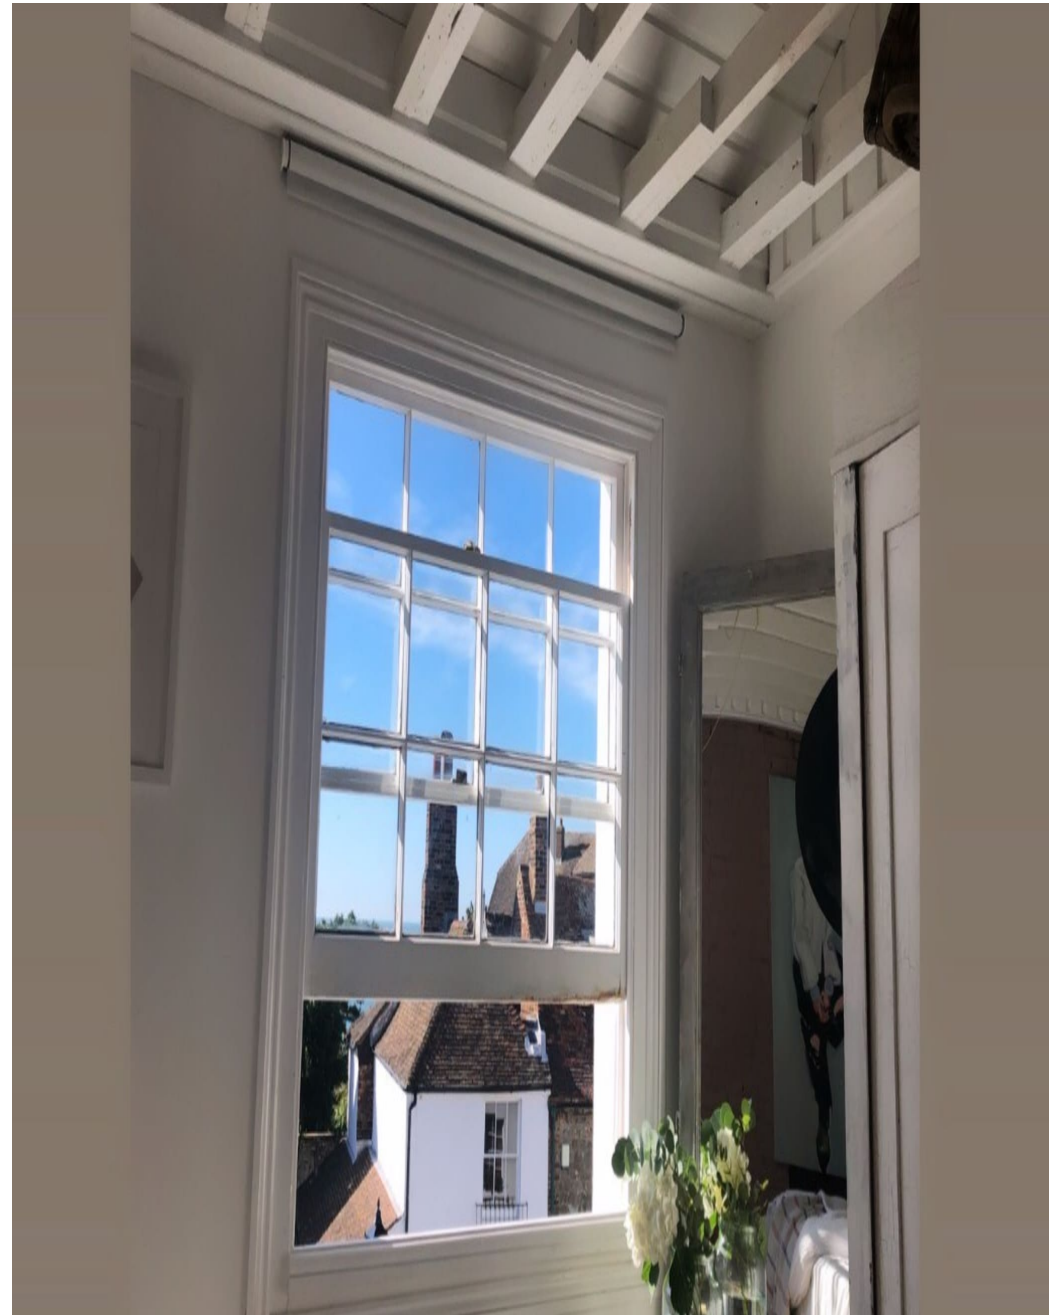

Georgian Townhouse Folkestone

Georgian Townhouse in Folkestone with sea views and amazing light all day. Parquet flooring, marble worktops and fireplaces, raw plaster walls, exposed brickwork. On the Kent coast. Walking distance to sandy or pebble beach.

CAROL HAYES
MANAGEMENT
CREATIVE ARTIST & STYLE MANAGEMENT

020 7482 1555

www.carolhayesmanagement.co.uk