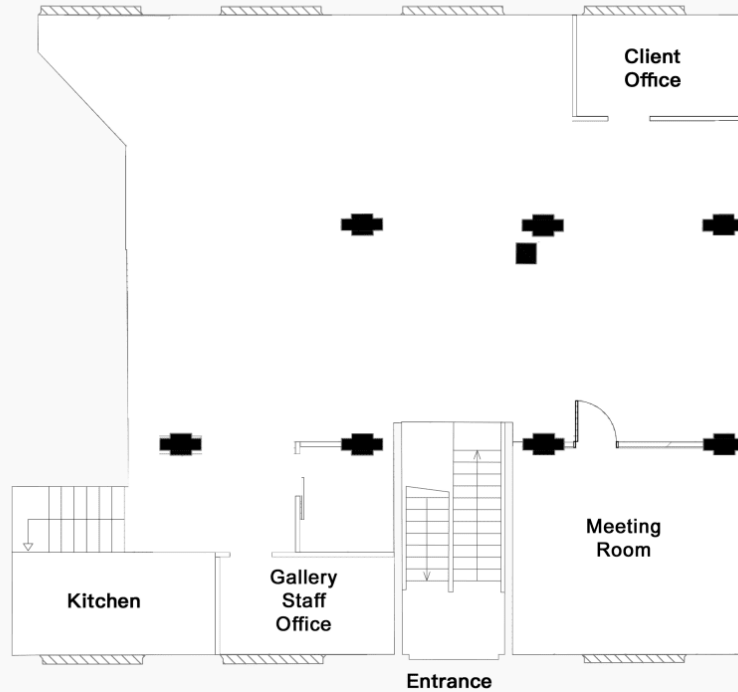

## Gallery SE1

Based behind the Tate Gallery - A stunning New York style Loft based in Central London

**CAROLHAYES**  
**MANAGEMENT**  
CREATIVE ARTIST & STYLE MANAGEMENT

020 7482 1555

[www.carolhayesmanagement.co.uk](http://www.carolhayesmanagement.co.uk)

## THE NEW GALLERY

Ground Floor- 166m<sup>2</sup> / 1787.ft<sup>2</sup>