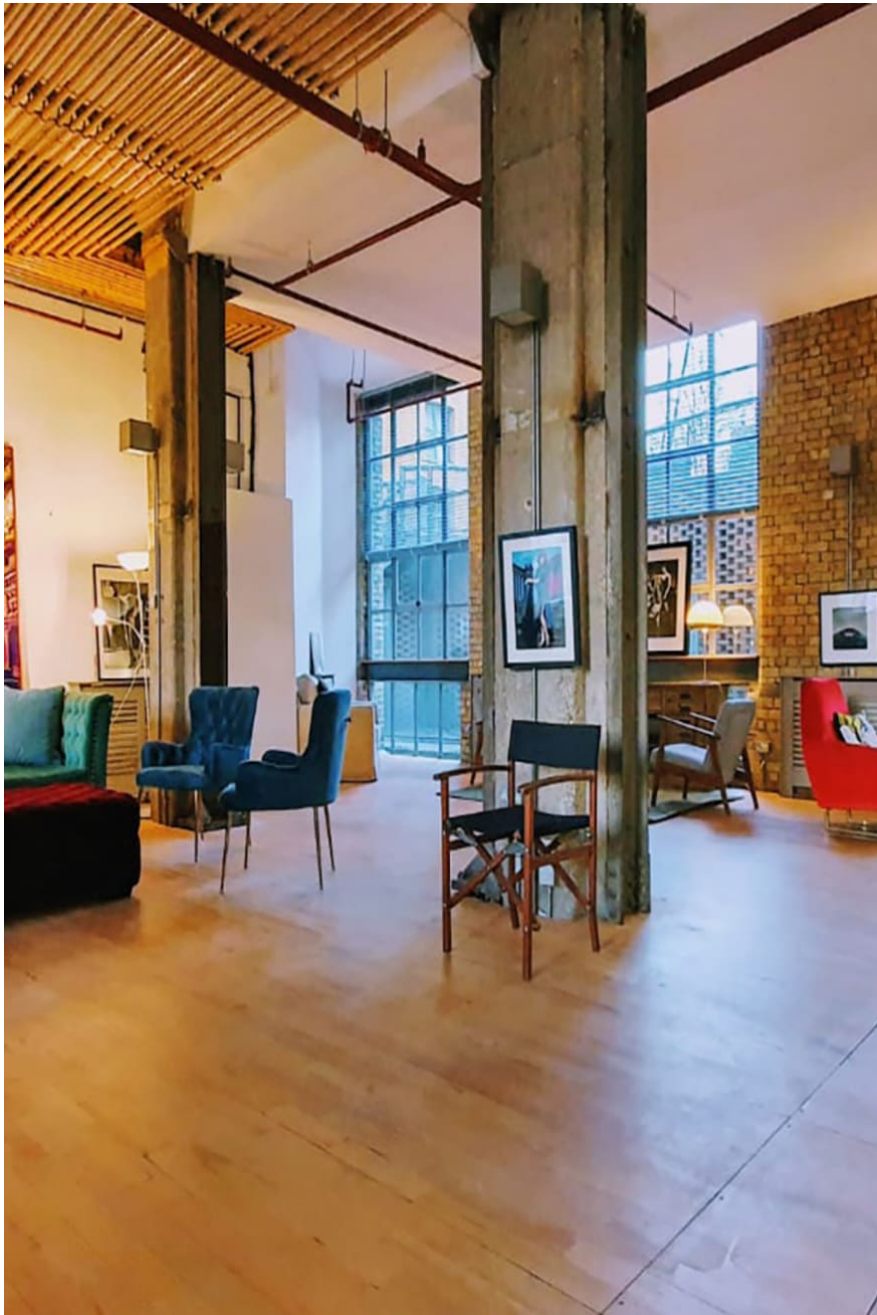

## Gallery SE1

Based behind the Tate Gallery - A stunning New York style Loft based in Central London

**CAROLHAYES**  
**MANAGEMENT**  
CREATIVE ARTIST & STYLE MANAGEMENT

020 7482 1555

[www.carolhayesmanagement.co.uk](http://www.carolhayesmanagement.co.uk)