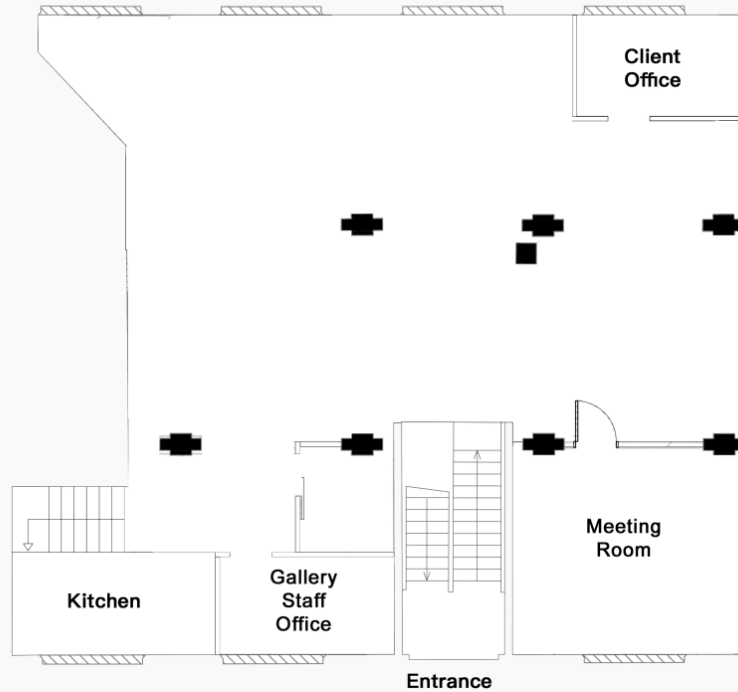

www.carolhayesmanagement.co.uk

Gallery SE1

Based behind the Tate Gallery - A stunning New York style Loft based in Central London

CAROLHAYES
MANAGEMENT
CREATIVE ARTIST & STYLE MANAGEMENT

020 7482 1555

www.carolhayesmanagement.co.uk

THE NEW GALLERY

Ground Floor- 166m² / 1787.ft²

Gallery SE1

Based behind the Tate Gallery - A stunning New York style Loft based in Central London

CAROL HAYES
MANAGEMENT
CREATIVE ARTIST & STYLE MANAGEMENT

020 7482 1555