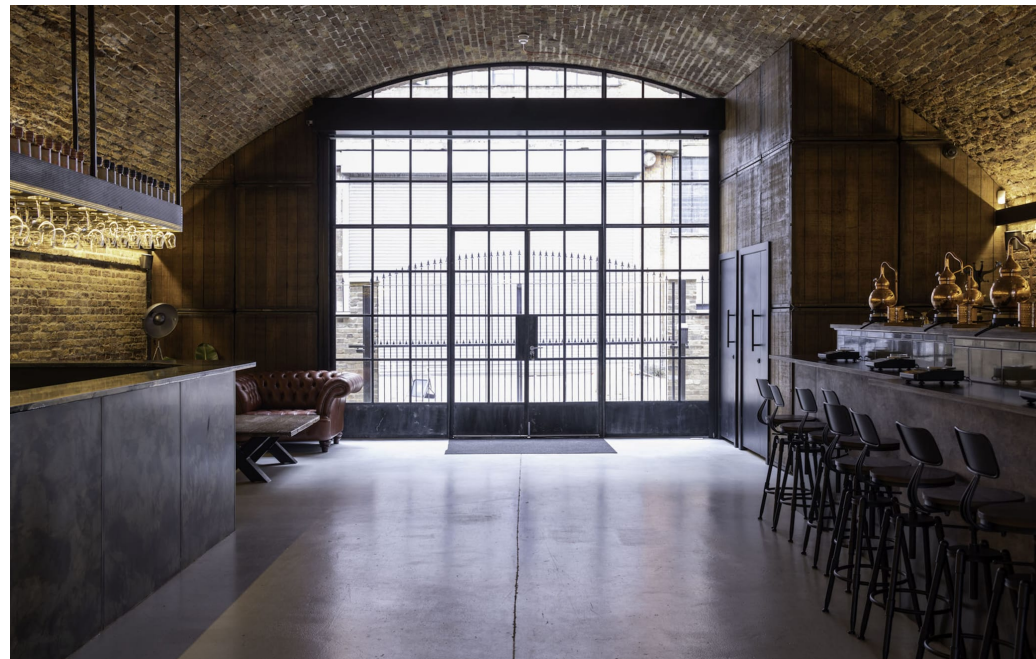

## Distillery E8

From the cobblestone lane, you won't miss the grand entrance to this beautiful new 2600 sq. ft. distillery under the arches in London's east end. Featuring a stunning 650L still visual focal point with lighting installation, high ceiling, distillery bar and washroom facilities. Natural light transcends through floor to ceiling windows and by night glittering house lighting compliments a sparkling movement of relaxed local activity. The Distillery offers a versatile canvas to personalise your event or creative shoot in uniquely inspiring and versatile surroundings.

## Distillery E8

From the cobblestone lane, you won't miss the grand entrance to this beautiful new 260m<sup>2</sup> distillery under the arches in London's east end. Featuring a stunning 650L still visual focal point with lighting installation, high ceiling, distillery bar and washroom facilities. Natural light transcends through floor to ceiling windows and by night glittering house lighting compliments a sparkling movement of relaxed local activity. The Distillery offers a versatile canvas to personalise your event or creative shoot in uniquely inspiring and versatile surroundings.

## Distillery E8

From the cobblestone lane, you won't miss the grand entrance to this beautiful new 260 sqm distillery under the arches in London's east end. Featuring a stunning 650L still visual focal point with lighting installation, high ceiling, distillery bar and washroom facilities. Natural light transcends through floor to ceiling windows and by night glittering house lighting compliments a sparkling movement of relaxed local activity. The Distillery offers a versatile canvas to personalise your event or creative shoot in uniquely inspiring and versatile surroundings.