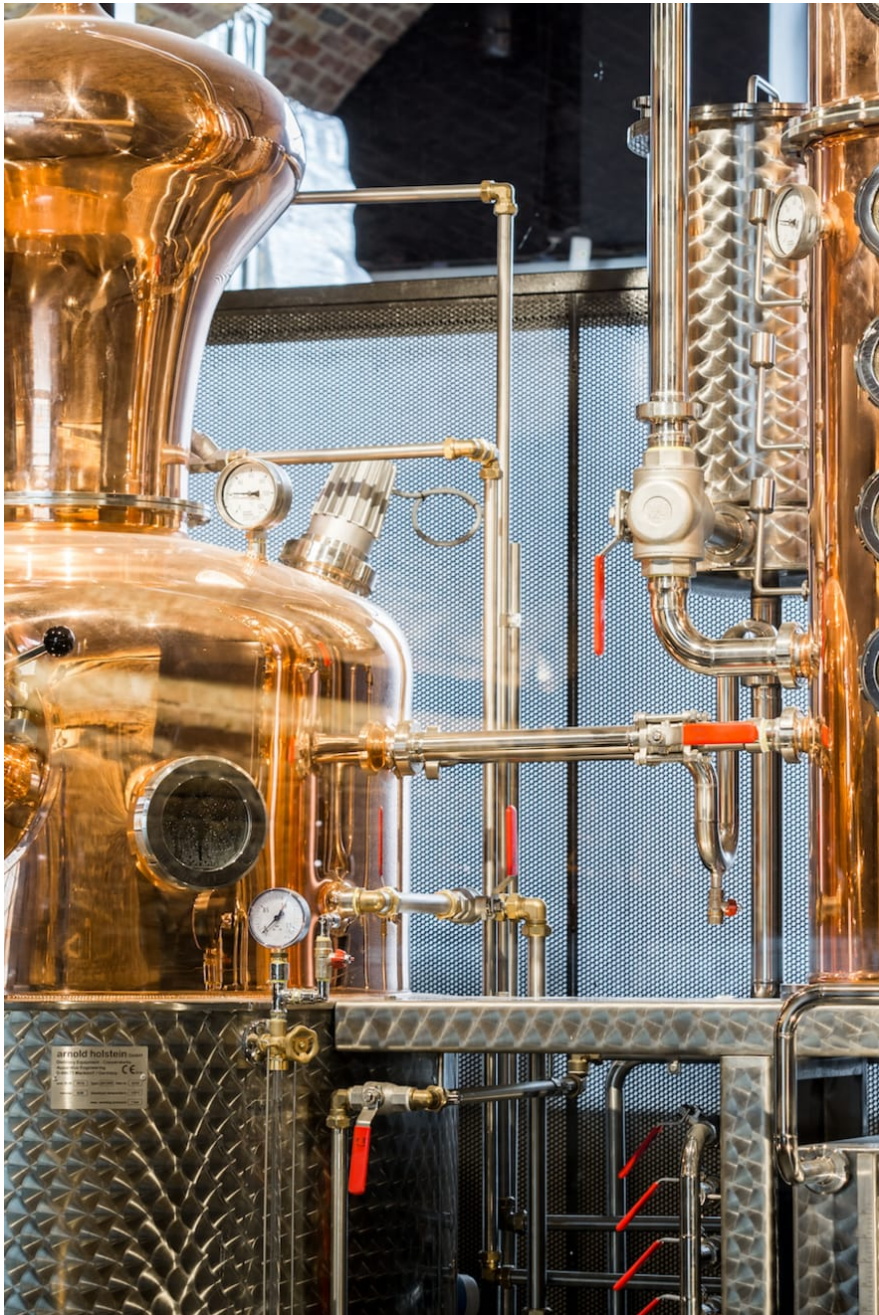

Distillery E8

From the cobblestone lane, you won't miss the grand entrance to this beautiful new 260m² distillery under the arches in London's east end. Featuring a stunning 650L still visual focal point with lighting installation, high ceiling, distillery bar and washroom facilities. Natural light transcends through floor to ceiling windows and by night glittering house lighting compliments a sparkling movement of relaxed local activity. The Distillery offers a versatile canvas to personalise your event or creative shoot in uniquely inspiring and versatile surroundings.

CAROL HAYES
MANAGEMENT

020 7482 1555

www.carolhayesmanagement.co.uk