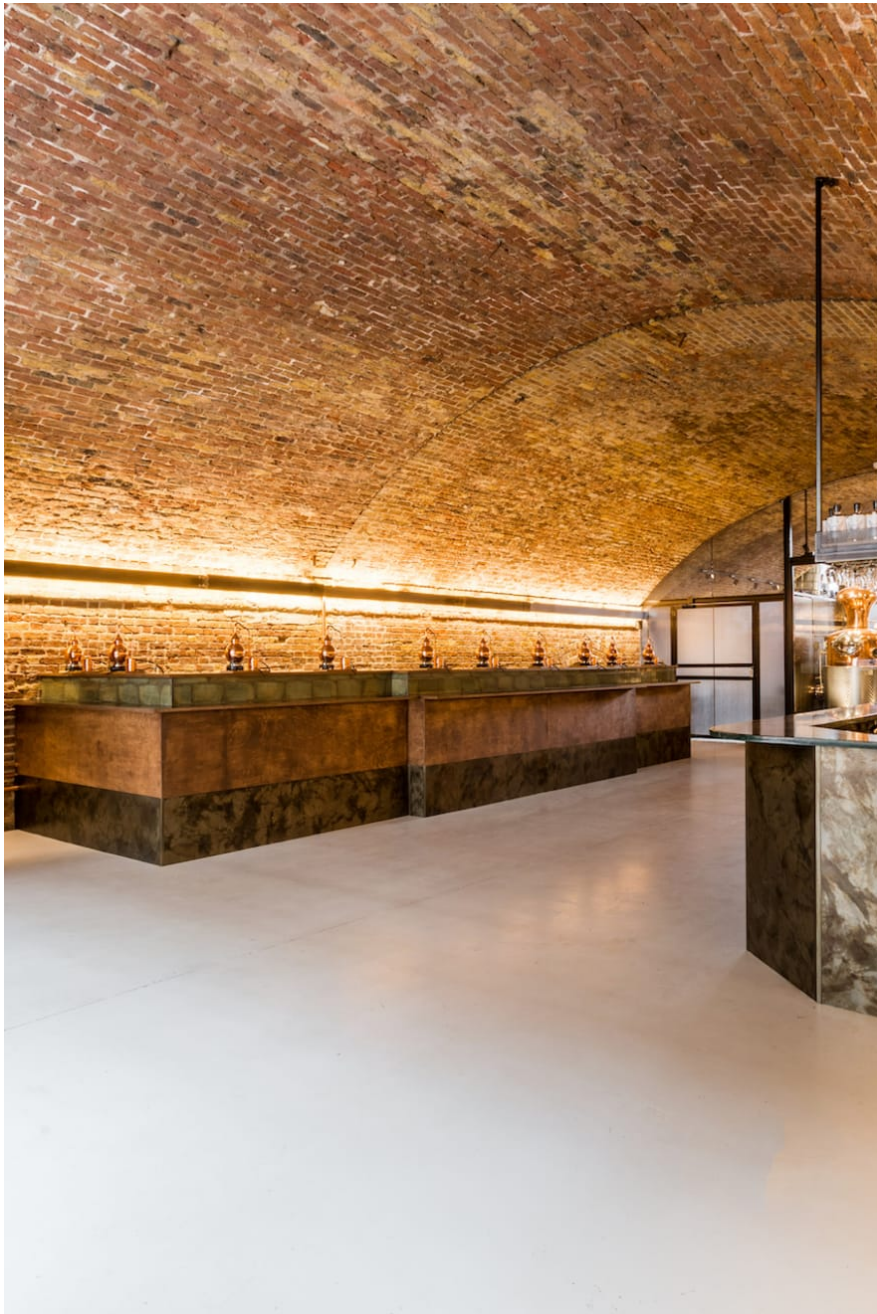

Distillery E8

From the cobblestone lane, you won't miss the grand entrance to this beautiful new 260sqm distillery under the arches in London's east end. Featuring a stunning 650L still visual focal point with lighting installation, high ceiling, distillery bar and washroom facilities. Natural light transcends through floor to ceiling windows and by night glittering house lighting compliments a sparkling movement of relaxed local activity. The Distillery offers a versatile canvas to personalise your event or creative shoot in uniquely inspiring and versatile surroundings.

CAROL HAYES
MANAGEMENT

020 7482 1555

www.carolhayesmanagement.co.uk