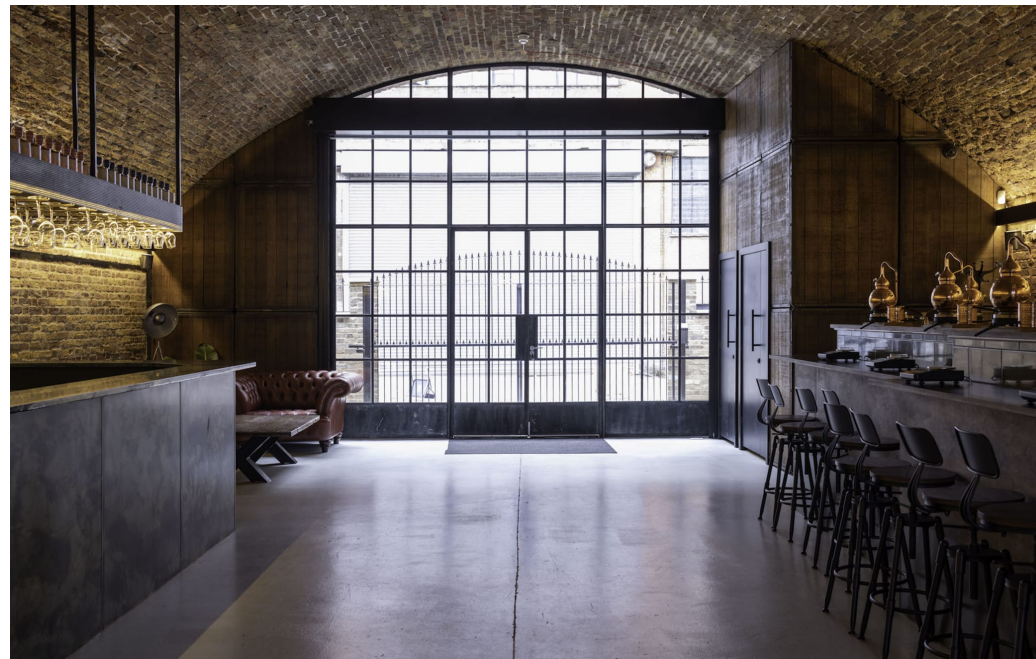

## Distillery E8

From the cobblestone lane, you won't miss the grand entrance to this beautiful new 2600 sq. ft. distillery under the arches in London's east end. Featuring a stunning 650L still visual focal point with lighting installation, high ceiling, distillery bar and washroom facilities. Natural light transcends through floor to ceiling windows and by night glittering house lighting compliments a sparkling movement of relaxed local activity. The Distillery offers a versatile canvas to personalise your event or creative shoot in uniquely inspiring and versatile surroundings.

## Distillery E8

From the cobblestone lane, you won't miss the grand entrance to this beautiful new 260 sq. ft. distillery under the arches in London's east end. Featuring a stunning 650L still visual focal point with lighting installation, high ceiling, distillery bar and washroom facilities. Natural light transcends through floor to ceiling windows and by night glittering house lighting compliments a sparkling movement of relaxed local activity. The Distillery offers a versatile canvas to personalise your event or creative shoot in uniquely inspiring and versatile surroundings.

## Distillery E8

From the cobblestone lane, you won't miss the grand entrance to this beautiful new 260sqm distillery under the arches in London's east end. Featuring a stunning 650L still visual focal point with lighting installation, high ceiling, distillery bar and washroom facilities. Natural light transcends through floor to ceiling windows and by night glittering house lighting compliments a sparkling movement of relaxed local activity. The Distillery offers a versatile canvas to personalise your event or creative shoot in uniquely inspiring and versatile surroundings.