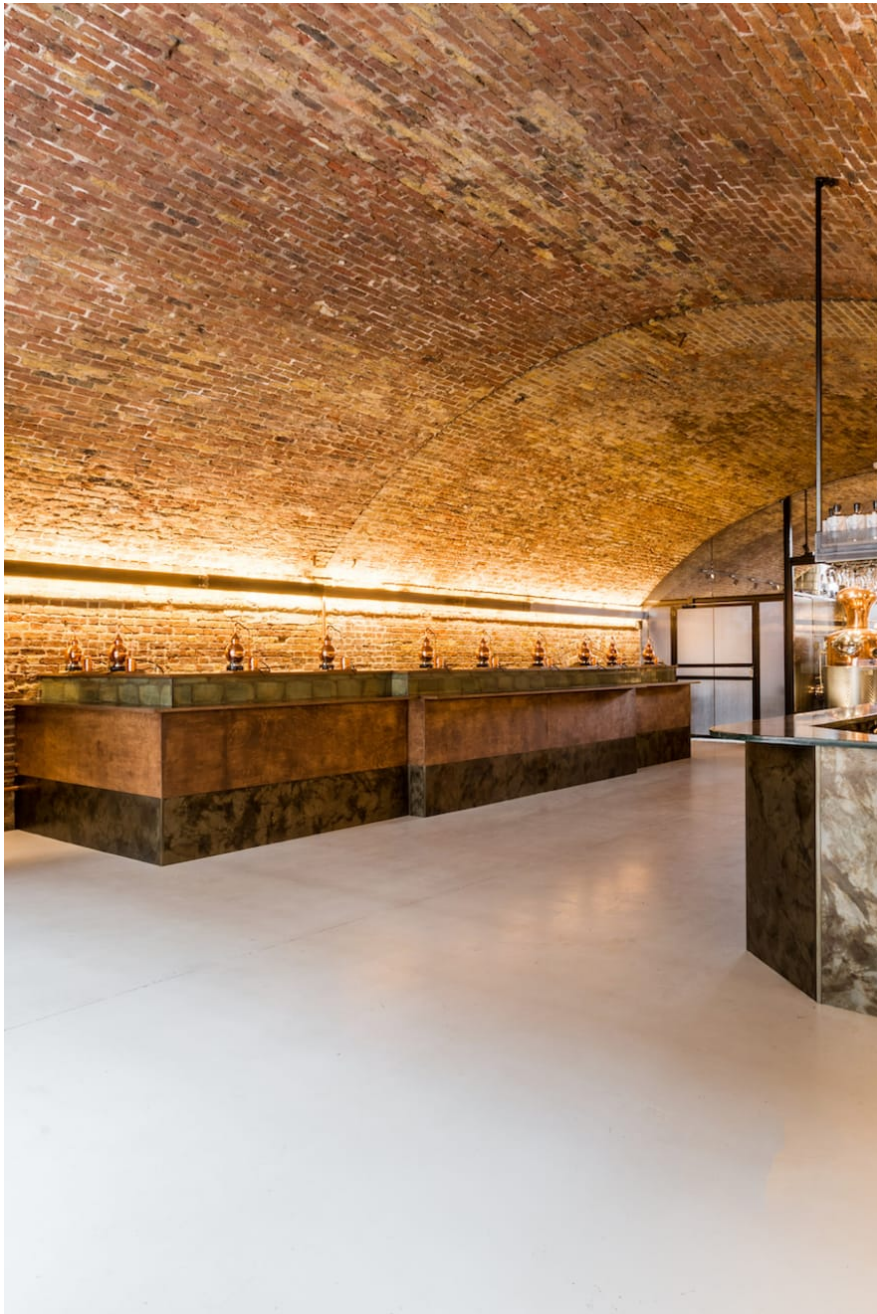

## Distillery E8

From the cobblestone lane, you won't miss the grand entrance to this beautiful new 2600 sq. ft. distillery under the arches in London's east end. Featuring a stunning 650L still visual focal point with lighting installation, high ceiling, distillery bar and washroom facilities. Natural light transcends through floor to ceiling windows and by night glittering house lighting compliments a sparkling movement of relaxed local activity. The Distillery offers a versatile canvas to personalise your event or creative shoot in uniquely inspiring and versatile surroundings.

## Distillery E8

From the cobblestone lane, you won't miss the grand entrance to this beautiful new 260m<sup>2</sup> distillery under the arches in London's east end. Featuring a stunning 650L still visual focal point with lighting installation, high ceiling, distillery bar and washroom facilities. Natural light transcends through floor to ceiling windows and by night glittering house lighting compliments a sparkling movement of relaxed local activity. The Distillery offers a versatile canvas to personalise your event or creative shoot in uniquely inspiring and versatile surroundings.

## Distillery E8

From the cobblestone lane, you won't miss the grand entrance to this beautiful new 260 sqm distillery under the arches in London's east end. Featuring a stunning 650L still visual focal point with lighting installation, high ceiling, distillery bar and washroom facilities. Natural light transcends through floor to ceiling windows and by night glittering house lighting compliments a sparkling movement of relaxed local activity. The Distillery offers a versatile canvas to personalise your event or creative shoot in uniquely inspiring and versatile surroundings.