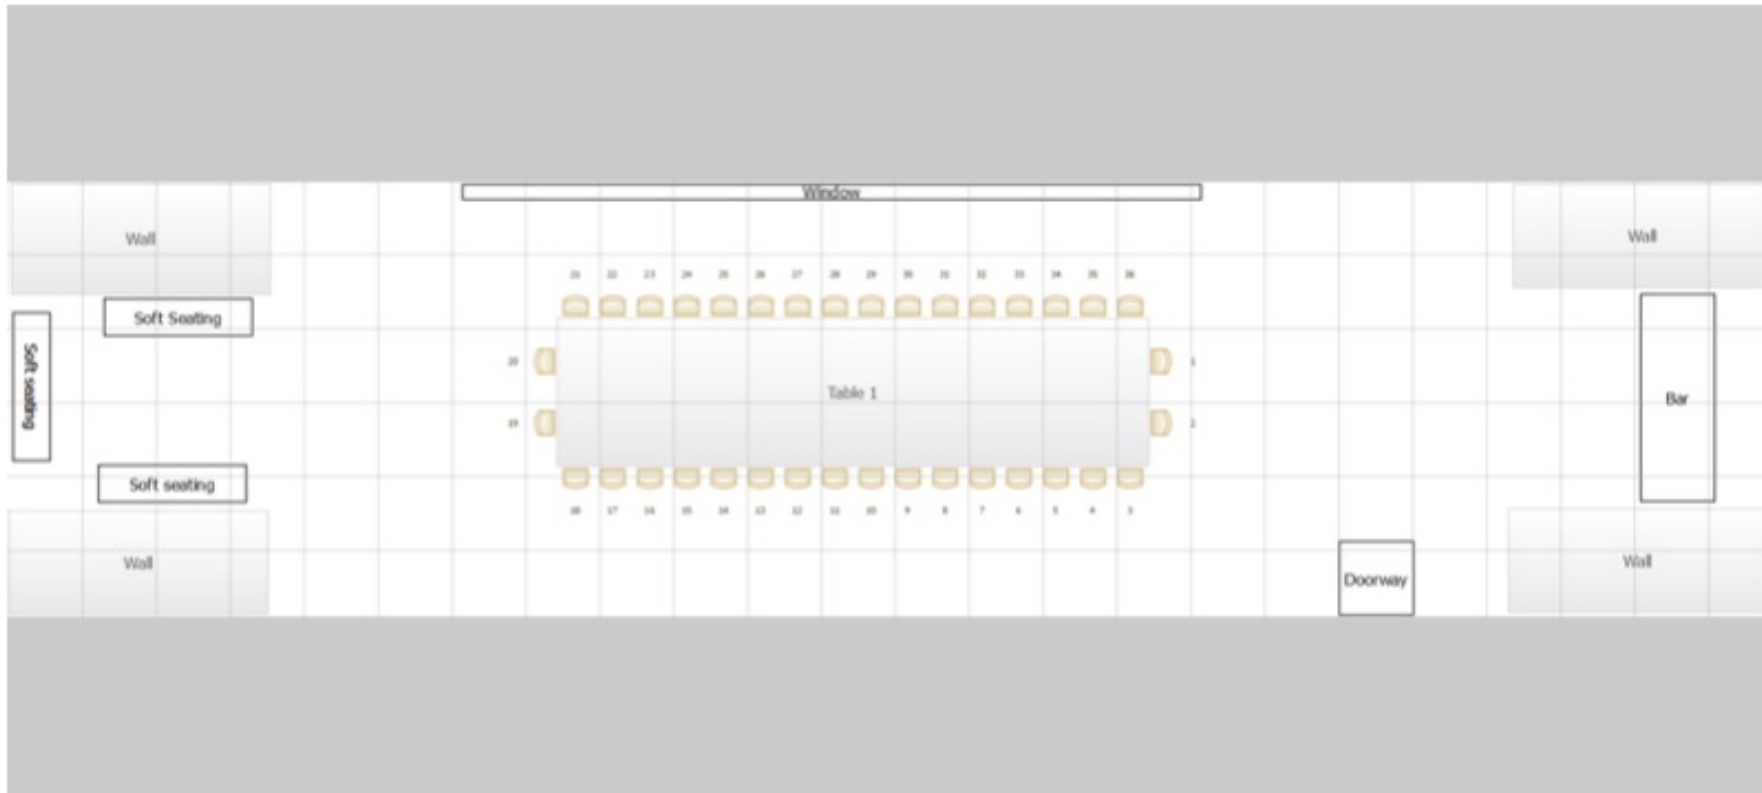

CAROLHAYES
MANAGEMENT
CREATIVE ARTIST & STYLE MANAGEMENT

020 7482 1555

www.carolhayesmanagement.co.uk

Cabaret style – 50pax

Balcony Room, SE1 EXCLUSIVE

A private room with to-die-for views perfect for product launches, meetings and photographic shoots. Directly on the South Bank looking out onto St. Paul's Cathedral, the Thames and the Globe Theatre from its private balcony. Accommodates 120 for a standing reception and 70 seated.

020 7482 1555

www.carolhayesmanagement.co.uk

Board room table – 36pax

Balcony Room, SE1 EXCLUSIVE

A private room with to-die-for views perfect for product launches, meetings and photographic shoots. Directly on the South Bank looking out onto St. Paul's Cathedral, the Thames and the Globe Theatre from its private balcony. Accommodates 120 for a standing reception and 70 seated.