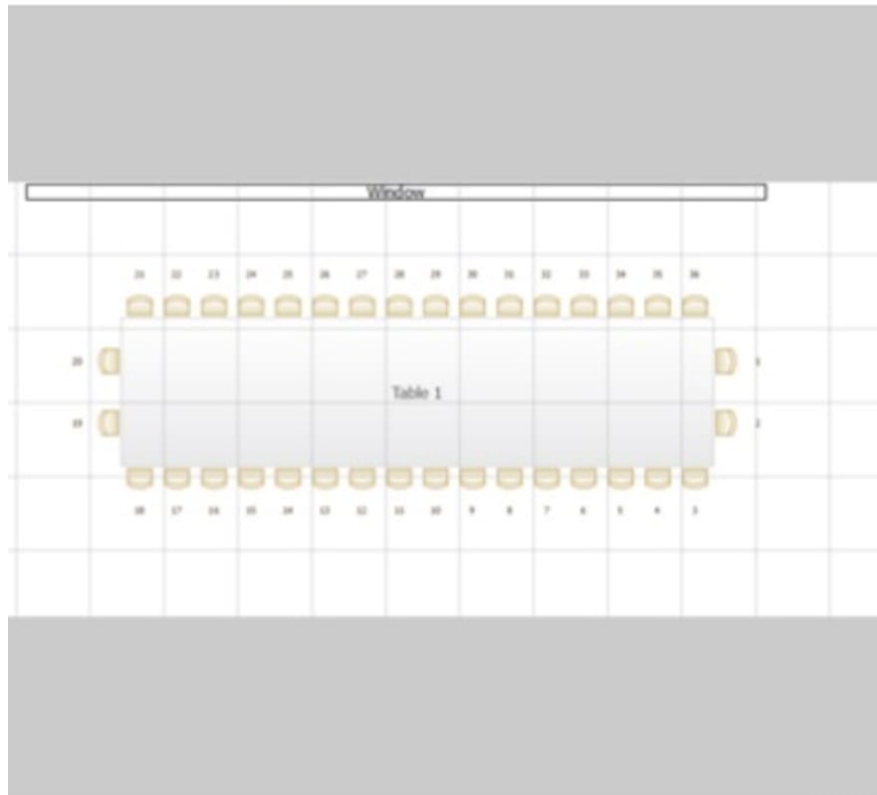

CAROLHAYES
MANAGEMENT
CREATIVE ARTIST & STYLE MANAGEMENT

020 7482 1555

www.carolhayesmanagement.co.uk

Cabaret style – 50pax

Balcony Room, SE1 EXCLUSIVE

A private room with to-die-for views perfect for product launches, meetings and photographic shoots. Directly on the South Bank looking out onto St. Paul's Cathedral, the Thames and the Globe Theatre from its private balcony. Accommodates 120 for a standing reception and 70 seated.

CAROLHAYES
MANAGEMENT
CREATIVE ARTIST & STYLE MANAGEMENT

020 7482 1555

www.carolhayesmanagement.co.uk

Board room table – 36pax

Balcony Room, SE1 EXCLUSIVE

A private room with to-die-for views perfect for product launches, meetings and photographic shoots. Directly on the South Bank looking out onto St. Paul's Cathedral, the Thames and the Globe Theatre from its private balcony. Accommodates 120 for a standing reception and 70 seated.