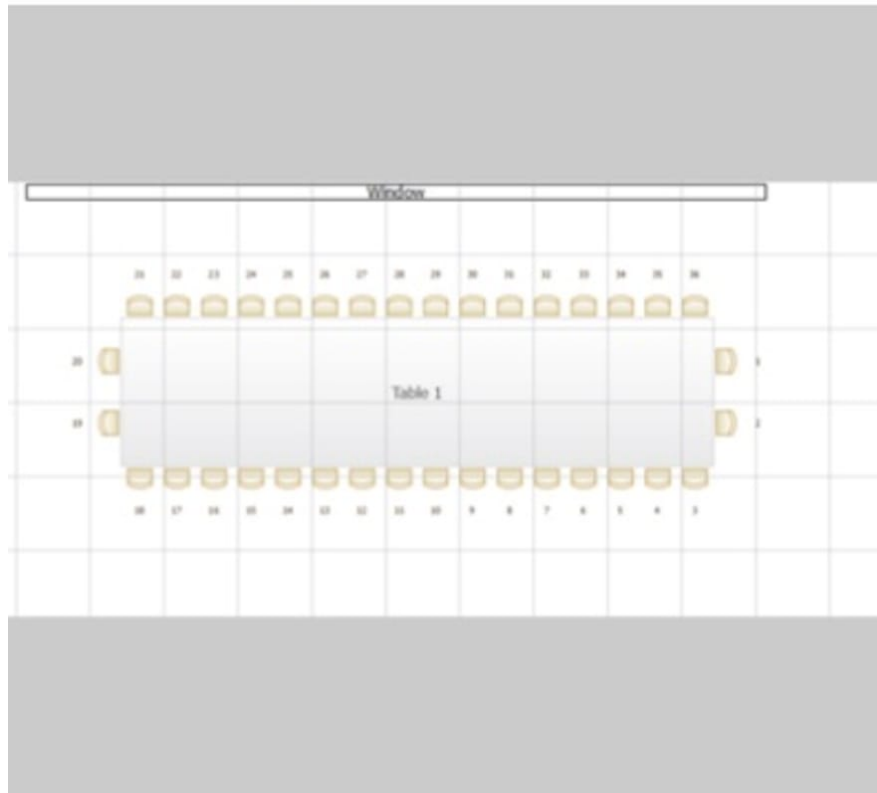

CAROLHAYES
MANAGEMENT
CREATIVE ARTIST & STYLE MANAGEMENT

020 7482 1555

www.carolhayesmanagement.co.uk

Seated – 70pax

Balcony Room, SE1 EXCLUSIVE

A private room with to-die-for views perfect for product launches, meetings and photographic shoots. Directly on the South Bank looking out onto St. Paul's Cathedral, the Thames and the Globe Theatre from its private balcony. Accommodates 120 for a standing reception and 70 seated.

CAROLHAYES
MANAGEMENT
CREATIVE ARTIST & STYLE MANAGEMENT

020 7482 1555

www.carolhayesmanagement.co.uk

Cabaret style – 50pax

Balcony Room, SE1 EXCLUSIVE

A private room with to-die-for views perfect for product launches, meetings and photographic shoots. Directly on the South Bank looking out onto St. Paul's Cathedral, the Thames and the Globe Theatre from its private balcony. Accommodates 120 for a standing reception and 70 seated.

CAROLHAYES
MANAGEMENT
CREATIVE ARTIST & STYLE MANAGEMENT

020 7482 1555

www.carolhayesmanagement.co.uk

Board room table – 36pax

Balcony Room, SE1 EXCLUSIVE

A private room with to-die-for views perfect for product launches, meetings and photographic shoots. Directly on the South Bank looking out onto St. Paul's Cathedral, the Thames and the Globe Theatre from its private balcony. Accommodates 120 for a standing reception and 70 seated.