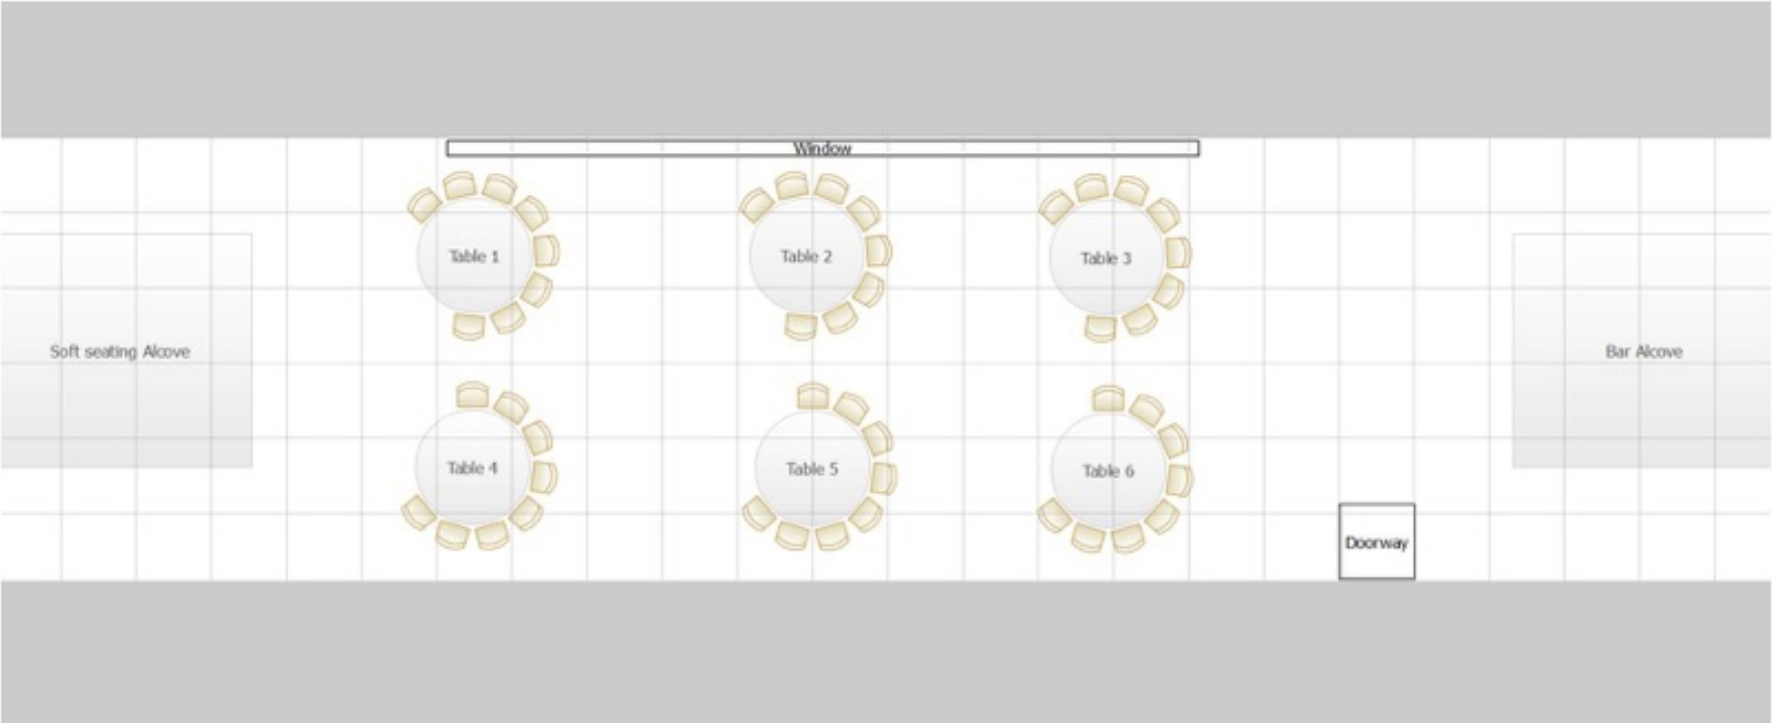

CAROLHAYES
MANAGEMENT
CREATIVE ARTIST & STYLE MANAGEMENT

020 7482 1555

www.carolhayesmanagement.co.uk

Seated – 70pax

Balcony Room, SE1 EXCLUSIVE

A private room with to-die-for views perfect for product launches, meetings and photographic shoots. Directly on the South Bank looking out onto St. Paul's Cathedral, the Thames and the Globe Theatre from its private balcony. Accommodates 120 for a standing reception and 70 seated.

CAROLHAYES
MANAGEMENT
CREATIVE ARTIST & STYLE MANAGEMENT

020 7482 1555

www.carolhayesmanagement.co.uk

Cabaret style – 50pax

Balcony Room, SE1 EXCLUSIVE

A private room with to-die-for views perfect for product launches, meetings and photographic shoots. Directly on the South Bank looking out onto St. Paul's Cathedral, the Thames and the Globe Theatre from its private balcony. Accommodates 120 for a standing reception and 70 seated.

020 7482 1555

www.carolhayesmanagement.co.uk

Board room table – 36pax

Balcony Room, SE1 EXCLUSIVE

A private room with to-die-for views perfect for product launches, meetings and photographic shoots. Directly on the South Bank looking out onto St. Paul's Cathedral, the Thames and the Globe Theatre from its private balcony. Accommodates 120 for a standing reception and 70 seated.