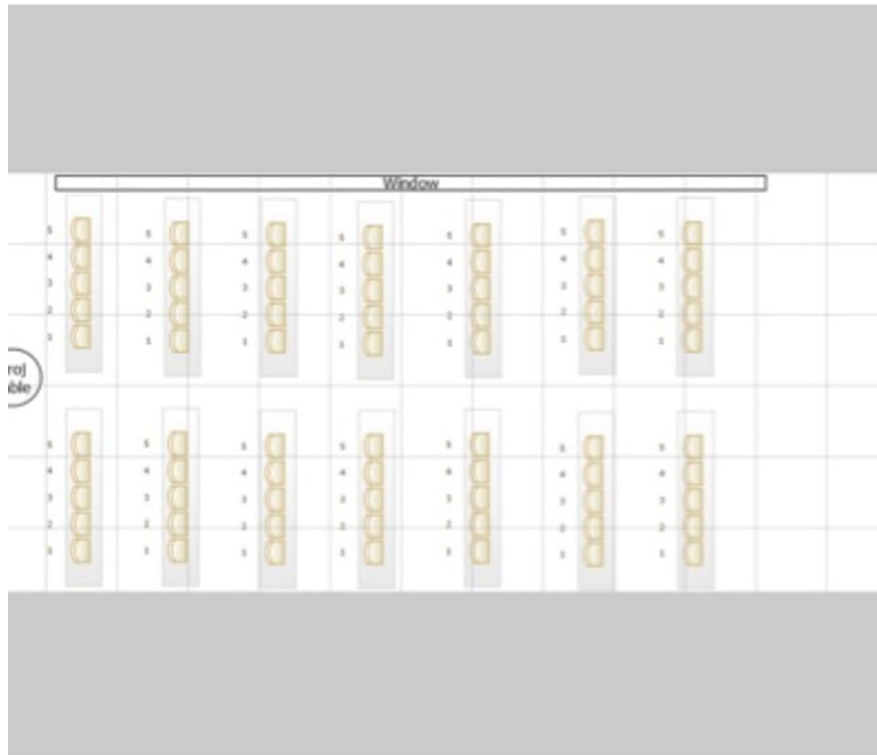

CAROLHAYES
MANAGEMENT
CREATIVE ARTIST & STYLE MANAGEMENT

020 7482 1555

www.carolhayesmanagement.co.uk

Board room table – 36pax

Balcony Room, SE1 EXCLUSIVE

A private room with to-die-for views perfect for product launches, meetings and photographic shoots. Directly on the South Bank looking out onto St. Paul's Cathedral, the Thames and the Globe Theatre from its private balcony. Accommodates 120 for a standing reception and 70 seated.

020 7482 1555

www.carolhayesmanagement.co.uk

Theatre style – 70pax

Balcony Room, SE1 EXCLUSIVE

A private room with to-die-for views perfect for product launches, meetings and photographic shoots. Directly on the South Bank looking out onto St. Paul's Cathedral, the Thames and the Globe Theatre from its private balcony. Accommodates 120 for a standing reception and 70 seated.