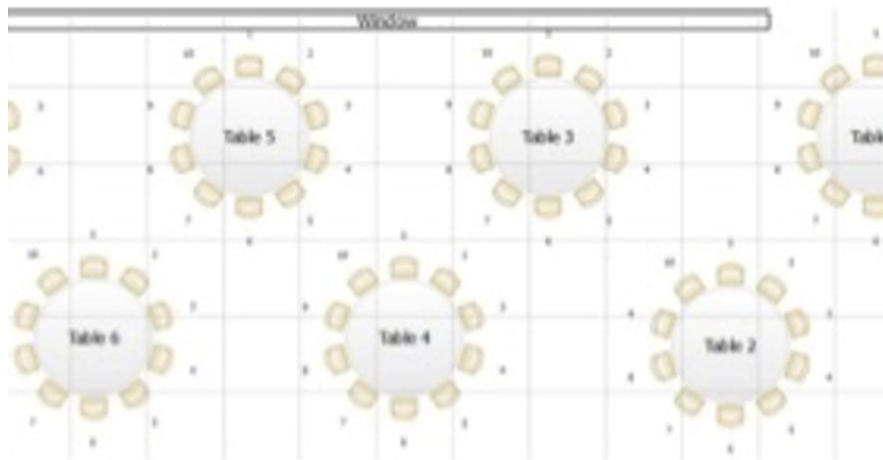

CAROL HAYES
MANAGEMENT
CREATIVE ARTIST & STYLE MANAGEMENT

020 7482 1555

www.carolhayesmanagement.co.uk

Balcony Room, SE1 EXCLUSIVE

A private room with to-die-for views perfect for product launches, meetings and photographic shoots. Directly on the South Bank looking out onto St. Paul's Cathedral, the Thames and the Globe Theatre from its private balcony. Accommodates 120 for a standing reception and 70 seated.

CAROLHAYES
MANAGEMENT
CREATIVE ARTIST & STYLE MANAGEMENT

020 7482 1555

www.carolhayesmanagement.co.uk

Seated – 70pax

Balcony Room, SE1 EXCLUSIVE

A private room with to-die-for views perfect for product launches, meetings and photographic shoots. Directly on the South Bank looking out onto St. Paul's Cathedral, the Thames and the Globe Theatre from its private balcony. Accommodates 120 for a standing reception and 70 seated.