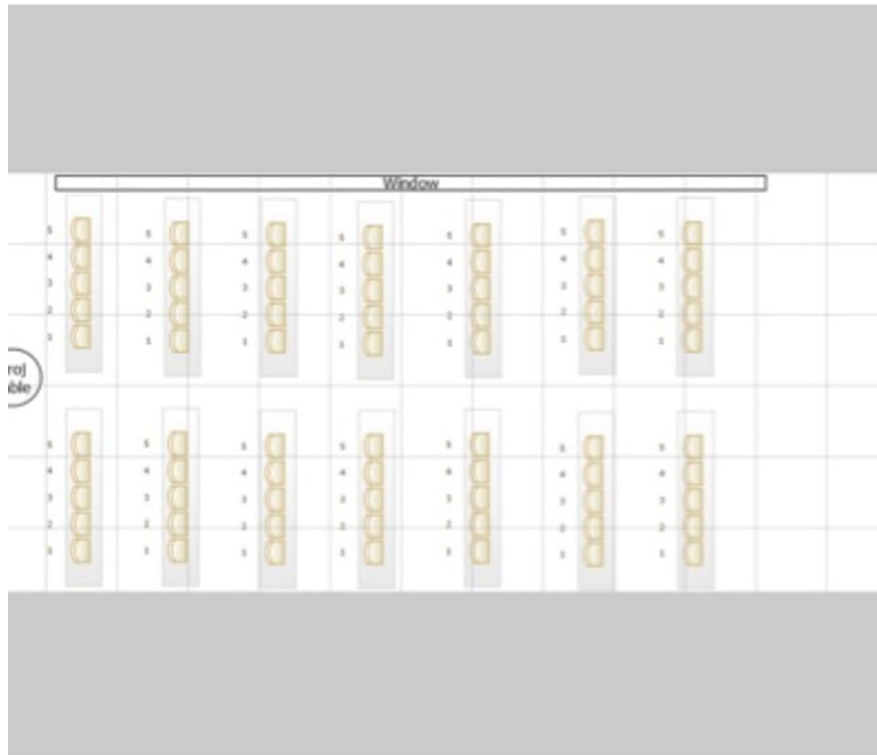

CAROLHAYES
MANAGEMENT
CREATIVE ARTIST & STYLE MANAGEMENT

020 7482 1555

www.carolhayesmanagement.co.uk

Board room table – 36pax

Balcony Room, SE1 EXCLUSIVE

A private room with to-die-for views perfect for product launches, meetings and photographic shoots. Directly on the South Bank looking out onto St. Paul's Cathedral, the Thames and the Globe Theatre from its private balcony. Accommodates 120 for a standing reception and 70 seated.

CAROLHAYES
MANAGEMENT
CREATIVE ARTIST & STYLE MANAGEMENT

020 7482 1555

www.carolhayesmanagement.co.uk

Theatre style – 70pax

Balcony Room, SE1 EXCLUSIVE

A private room with to-die-for views perfect for product launches, meetings and photographic shoots. Directly on the South Bank looking out onto St. Paul's Cathedral, the Thames and the Globe Theatre from its private balcony. Accommodates 120 for a standing reception and 70 seated.