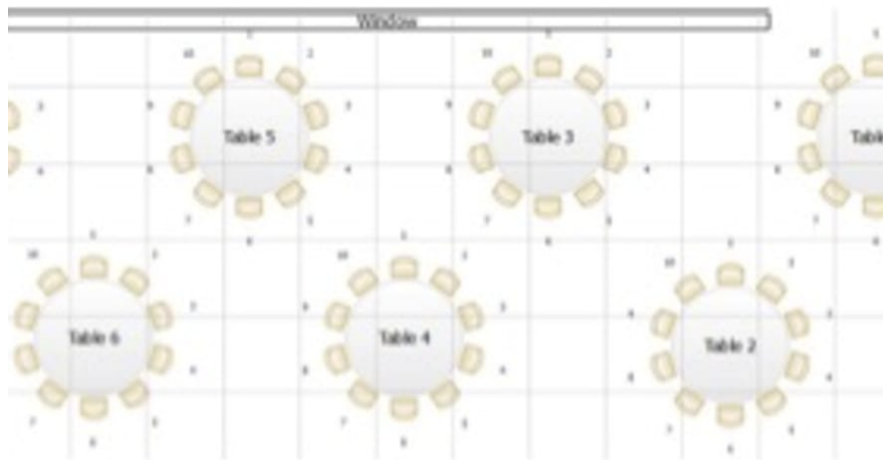

CAROLHAYES
MANAGEMENT
CREATIVE ARTIST & STYLE MANAGEMENT

020 7482 1555

www.carolhayesmanagement.co.uk

Balcony Room, SE1 EXCLUSIVE

A private room with to-die-for views perfect for product launches, meetings and photographic shoots. Directly on the South Bank looking out onto St. Paul's Cathedral, the Thames and the Globe Theatre from its private balcony. Accommodates 120 for a standing reception and 70 seated.

CAROLHAYES
MANAGEMENT
CREATIVE ARTIST & STYLE MANAGEMENT

020 7482 1555

www.carolhayesmanagement.co.uk

Seated – 70pax

Balcony Room, SE1 EXCLUSIVE

A private room with to-die-for views perfect for product launches, meetings and photographic shoots. Directly on the South Bank looking out onto St. Paul's Cathedral, the Thames and the Globe Theatre from its private balcony. Accommodates 120 for a standing reception and 70 seated.