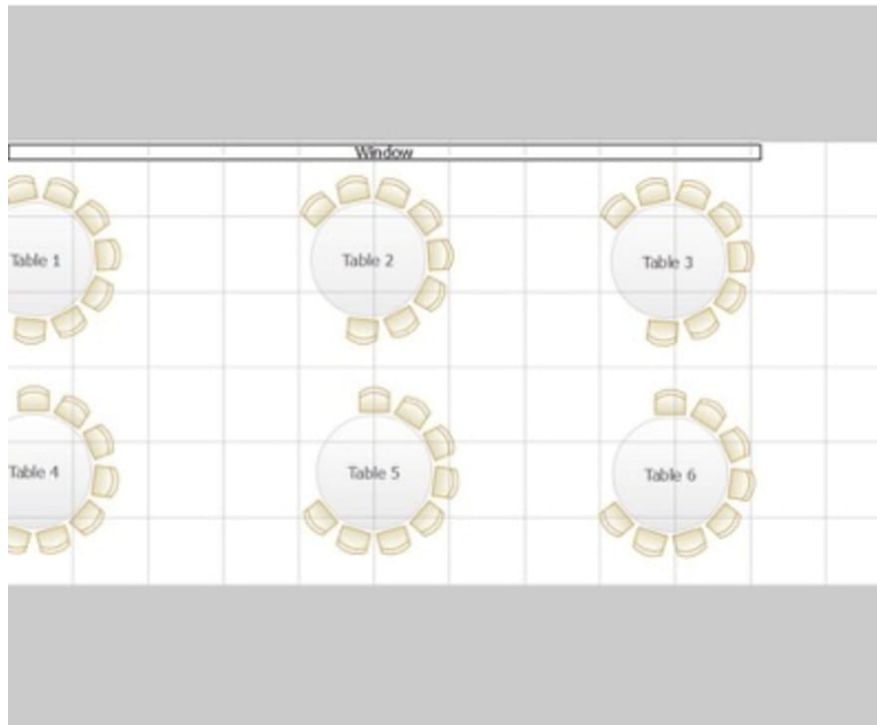

Cabaret style – 50pax

Balcony Room, SE1 EXCLUSIVE

A private room with to-die-for views perfect for product launches, meetings and photographic shoots. Directly on the South Bank looking out onto St. Paul's Cathedral, the Thames and the Globe Theatre from its private balcony. Accommodates 120 for a standing reception and 70 seated.

CAROLHAYES
MANAGEMENT
CREATIVE ARTIST & STYLE MANAGEMENT

020 7482 1555

www.carolhayesmanagement.co.uk