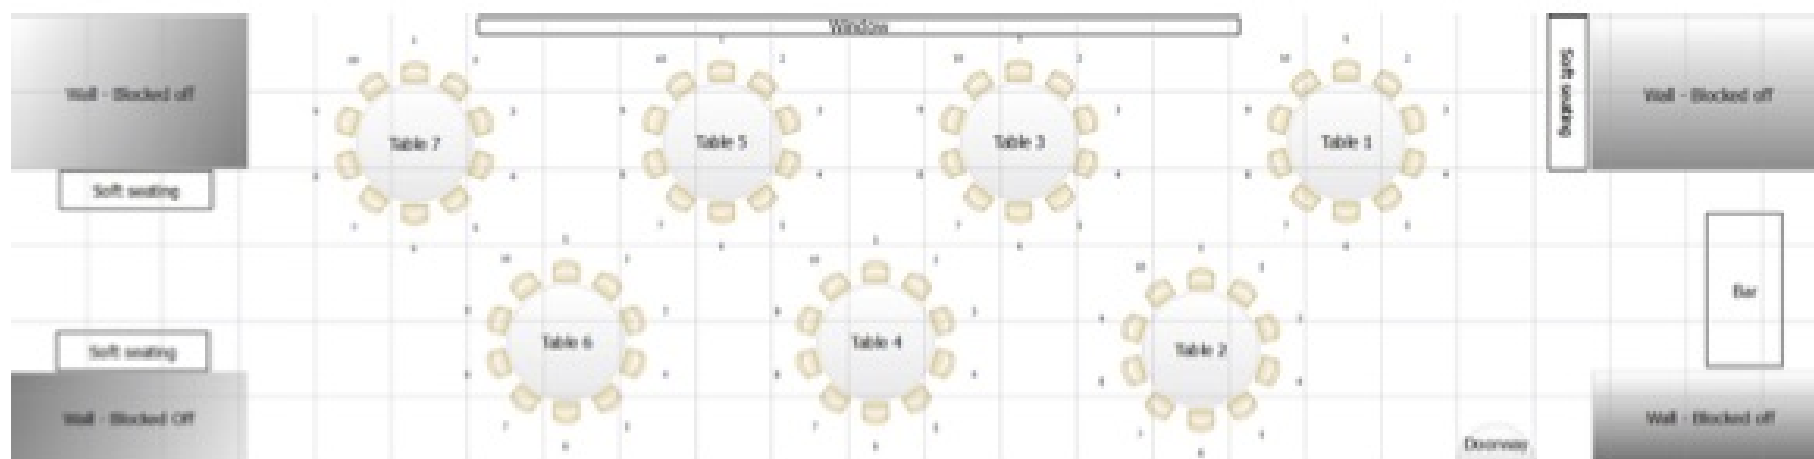

CAROLHAYES
MANAGEMENT
CREATIVE ARTIST & STYLE MANAGEMENT

020 7482 1555

www.carolhayesmanagement.co.uk

Balcony Room, SE1 EXCLUSIVE

A private room with to-die-for views perfect for product launches, meetings and photographic shoots. Directly on the South Bank looking out onto St. Paul's Cathedral, the Thames and the Globe Theatre from its private balcony. Accommodates 120 for a standing reception and 70 seated.

CAROLHAYES
MANAGEMENT
CREATIVE ARTIST & STYLE MANAGEMENT

020 7482 1555

www.carolhayesmanagement.co.uk

Seated – 70pax

Balcony Room, SE1 EXCLUSIVE

A private room with to-die-for views perfect for product launches, meetings and photographic shoots. Directly on the South Bank looking out onto St. Paul's Cathedral, the Thames and the Globe Theatre from its private balcony. Accommodates 120 for a standing reception and 70 seated.