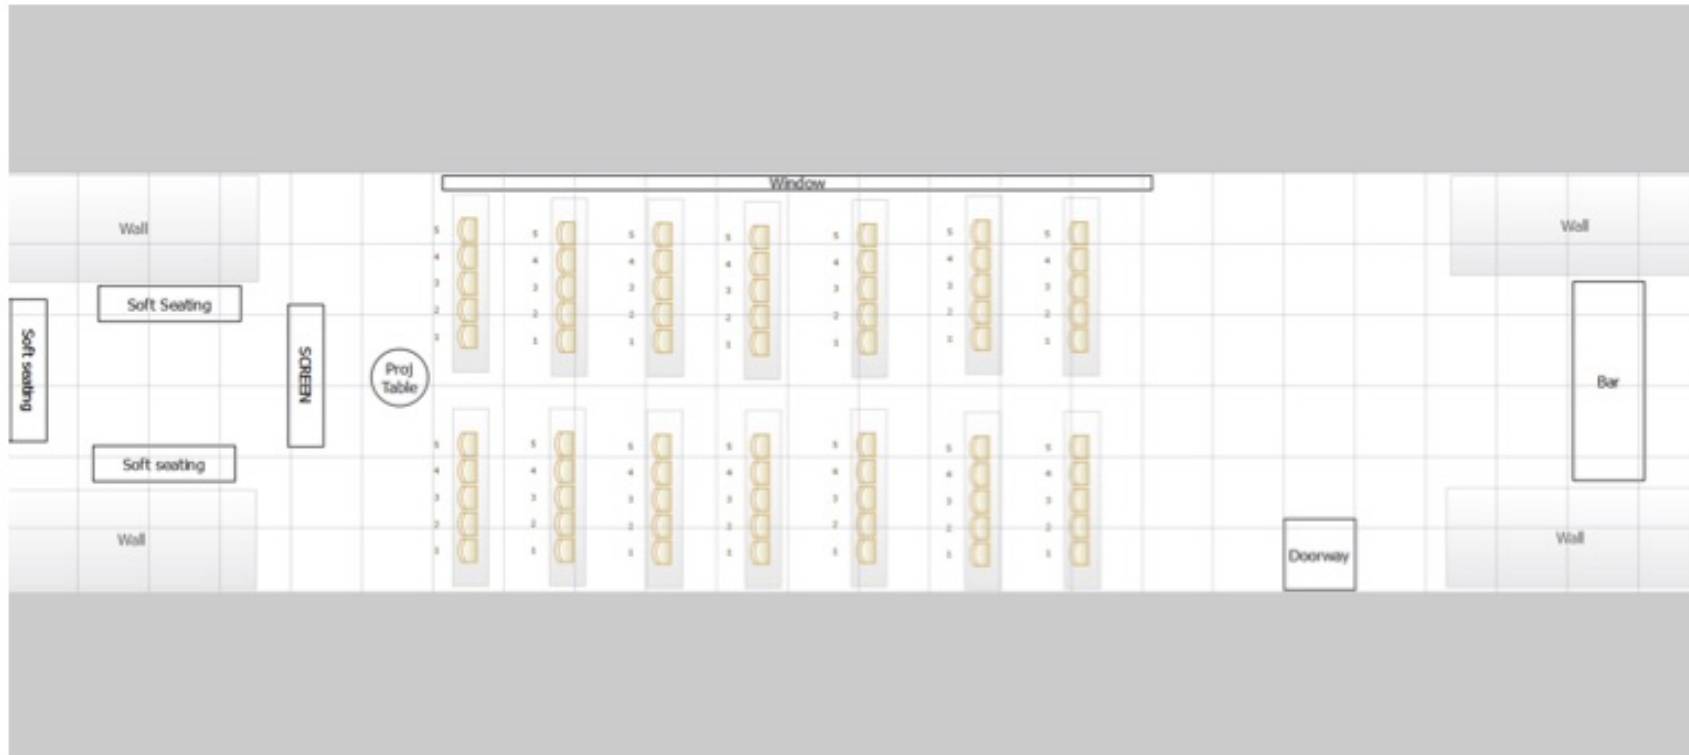

CAROLHAYES
MANAGEMENT
CREATIVE ARTIST & STYLE MANAGEMENT

020 7482 1555

www.carolhayesmanagement.co.uk

Cabaret style – 50pax

Balcony Room, SE1 EXCLUSIVE

A private room with to-die-for views perfect for product launches, meetings and photographic shoots. Directly on the South Bank looking out onto St. Paul's Cathedral, the Thames and the Globe Theatre from its private balcony. Accommodates 120 for a standing reception and 70 seated.

020 7482 1555

www.carolhayesmanagement.co.uk

Board room table – 36pax

Balcony Room, SE1 EXCLUSIVE

A private room with to-die-for views perfect for product launches, meetings and photographic shoots. Directly on the South Bank looking out onto St. Paul's Cathedral, the Thames and the Globe Theatre from its private balcony. Accommodates 120 for a standing reception and 70 seated.

CAROL HAYES
MANAGEMENT
CREATIVE ARTIST & STYLE MANAGEMENT

020 7482 1555

www.carolhayesmanagement.co.uk

Theatre style – 70pax

Balcony Room, SE1 EXCLUSIVE

A private room with to-die-for views perfect for product launches, meetings and photographic shoots. Directly on the South Bank looking out onto St. Paul's Cathedral, the Thames and the Globe Theatre from its private balcony. Accommodates 120 for a standing reception and 70 seated.