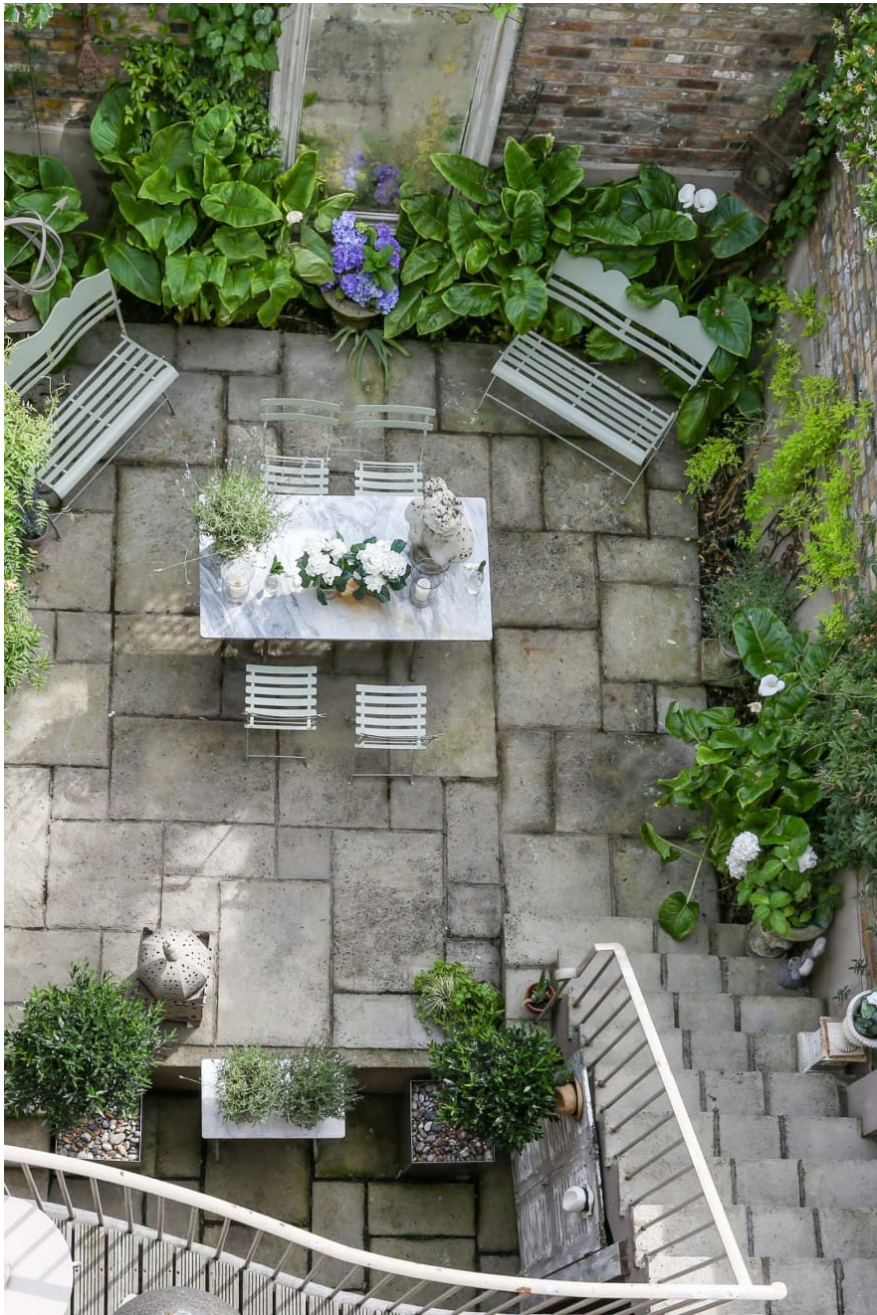

Tetcott Road SW10

This charming Chelsea home has a double drawing room opening onto a decked terrace and a fantastic kitchen opening onto a delightful patio garden.

CAROLHAYES
MANAGEMENT
CREATIVE ARTIST & STYLE MANAGEMENT

020 7482 1555

www.carolhayesmanagement.co.uk