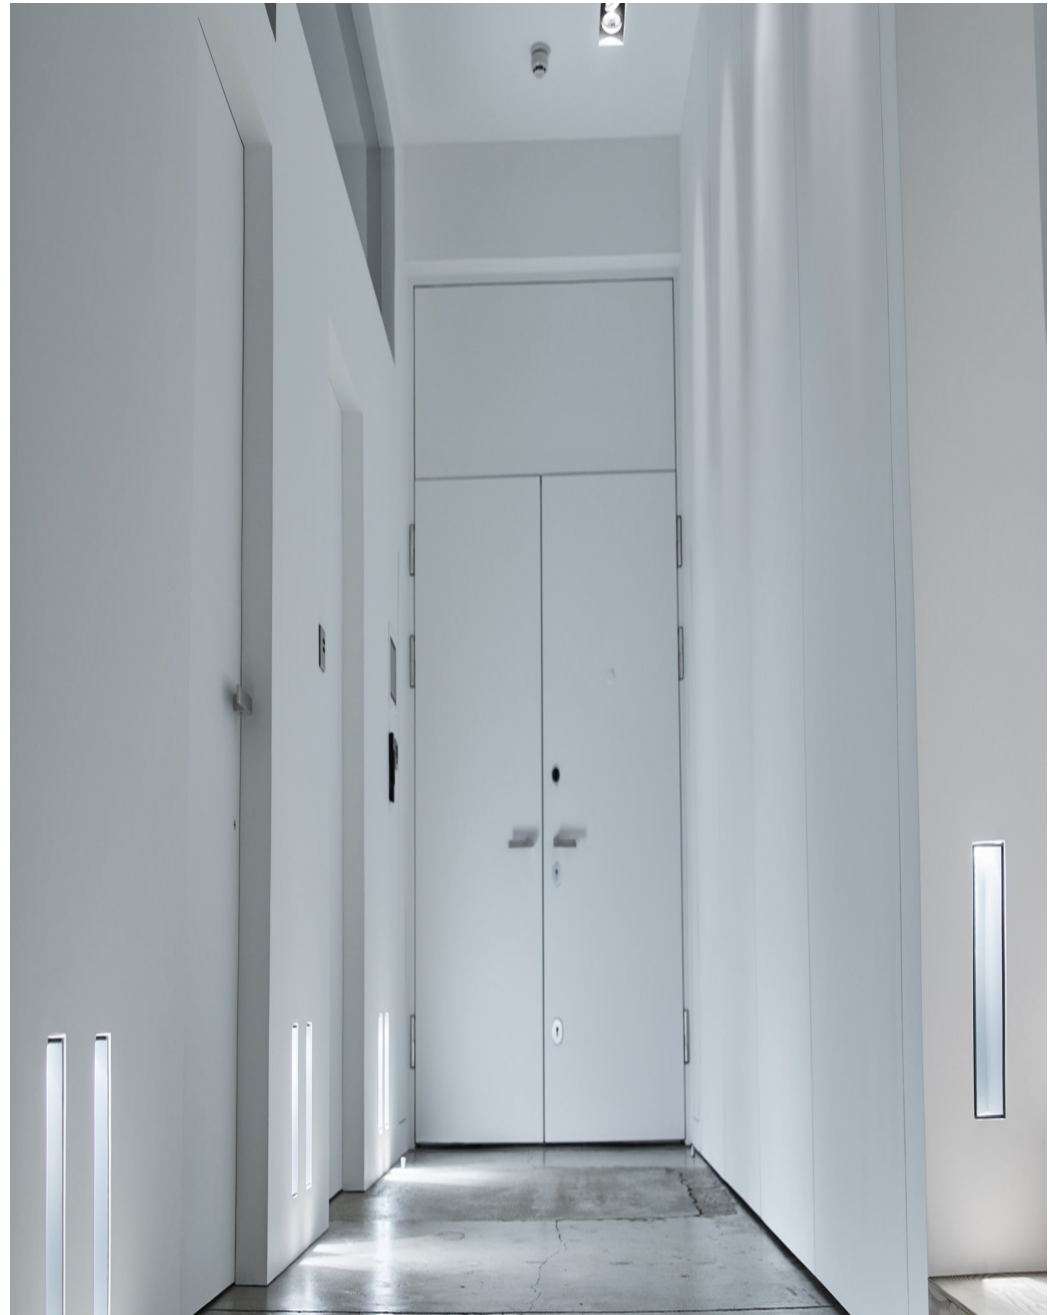

Steel 41

A truly unique property. This former warehouse space has been beautifully converted and tastefully decorated with deep colours and interesting textures. There is some natural light from the skylights and large windows. Based in London E14

CAROLHAYES
MANAGEMENT
CREATIVE ARTIST & STYLE MANAGEMENT

020 7482 1555

www.carolhayesmanagement.co.uk