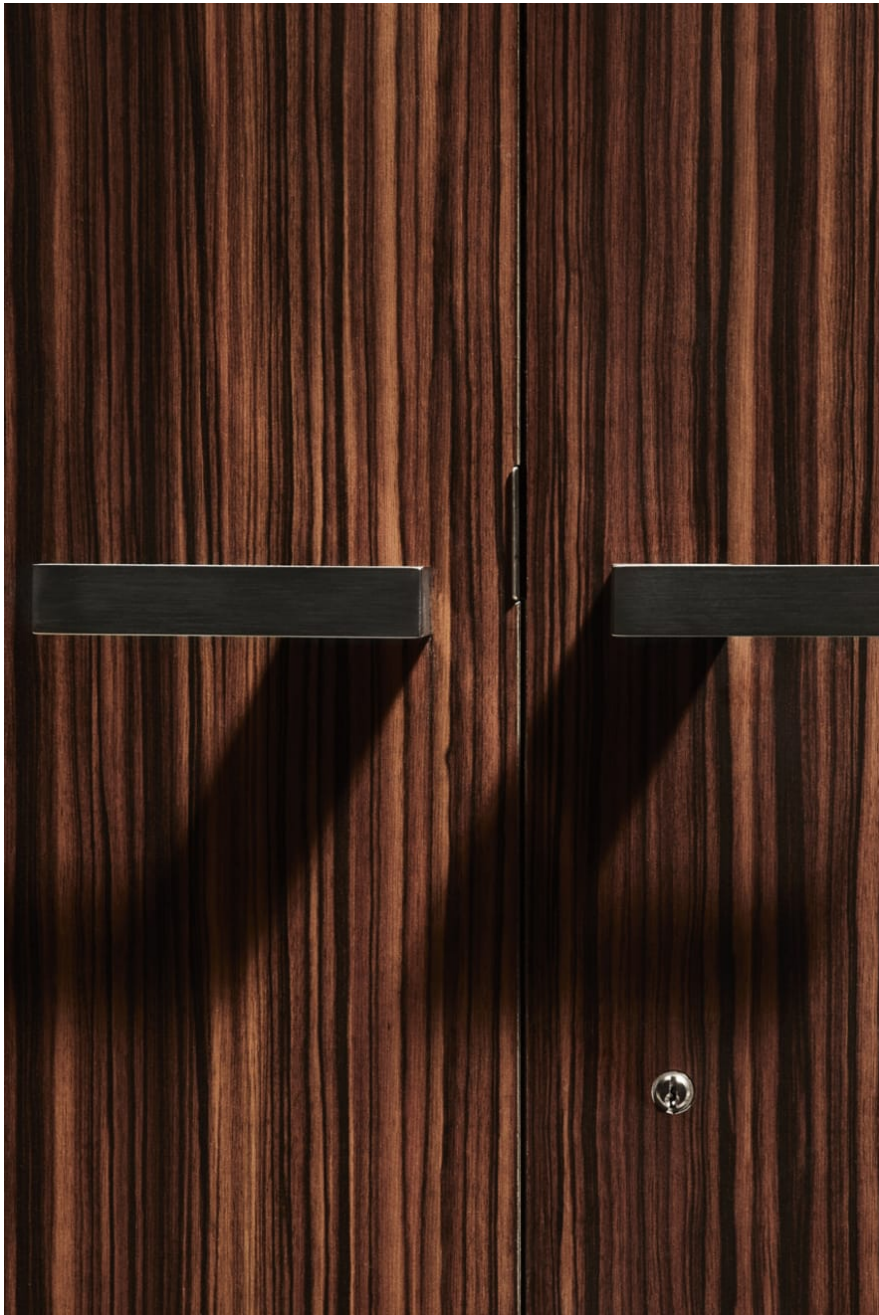

Steel 41

A truly unique property. This former warehouse space has been beautifully converted and tastefully decorated with deep colours and interesting textures. There is some natural light from the skylights and large windows. Based in London E14

CAROLHAYES
MANAGEMENT
CREATIVE ARTIST & STYLE MANAGEMENT

020 7482 1555

www.carolhayesmanagement.co.uk