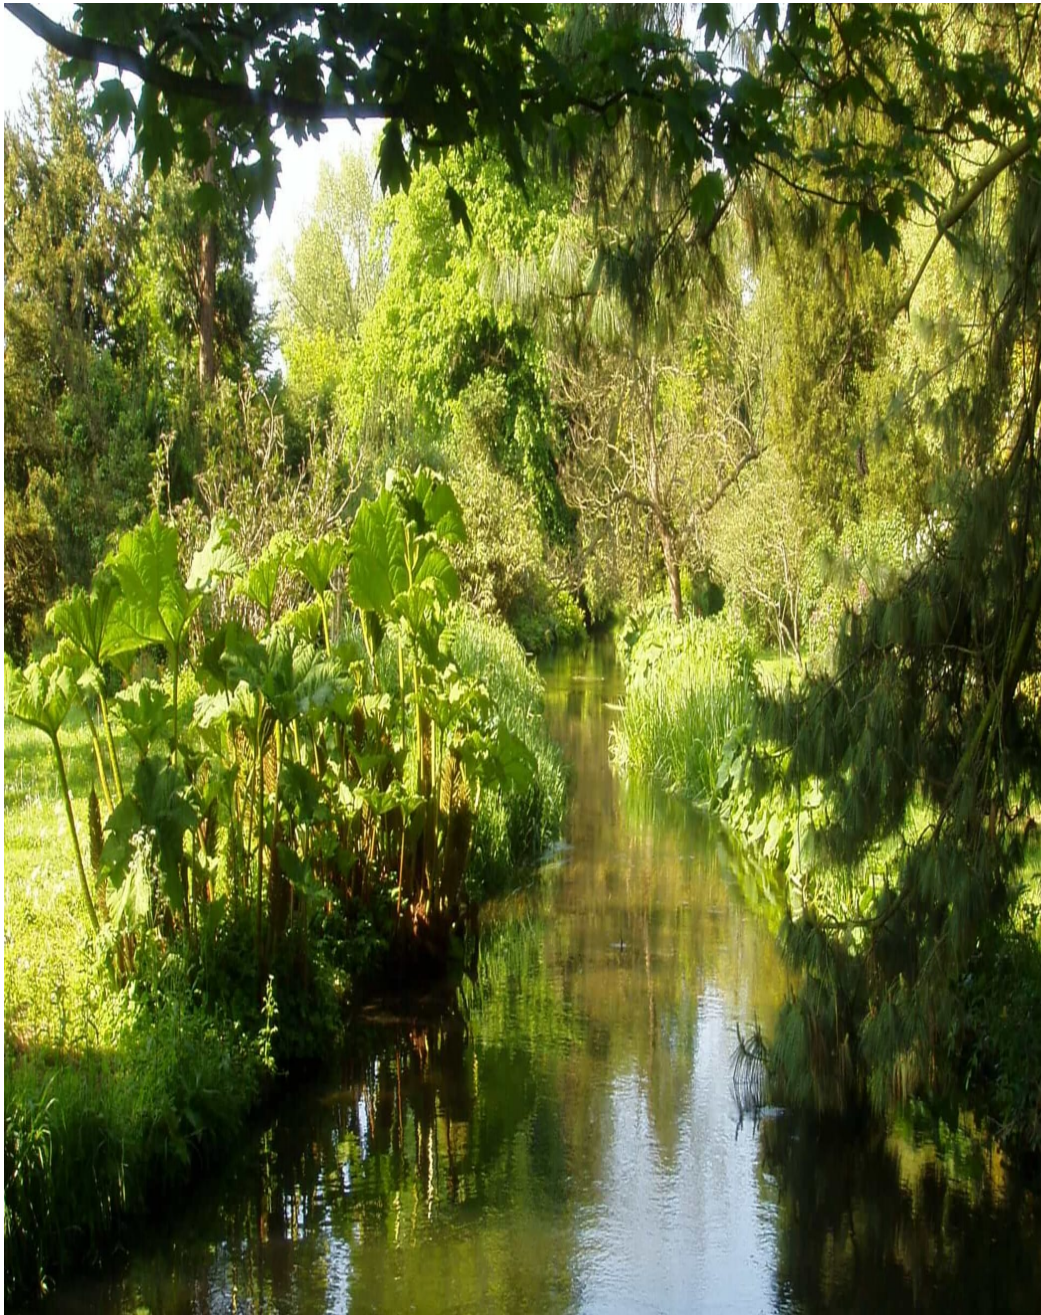

Stately Home Hertfordshire

The ideal location venue for films and photo shoots. A country estate, and much cherished family home, set in glorious gardens and parkland. Extensive grounds provide a host of film and photo shoot opportunities. Excellent communication link, being just 2 miles from the M1 and M25 motorways and 20 miles from Hyde Park Corner. A member of Historic Houses

CAROL HAYES
MANAGEMENT
CREATIVE ARTIST & STYLE MANAGEMENT

020 7482 1555

www.carolhayesmanagement.co.uk