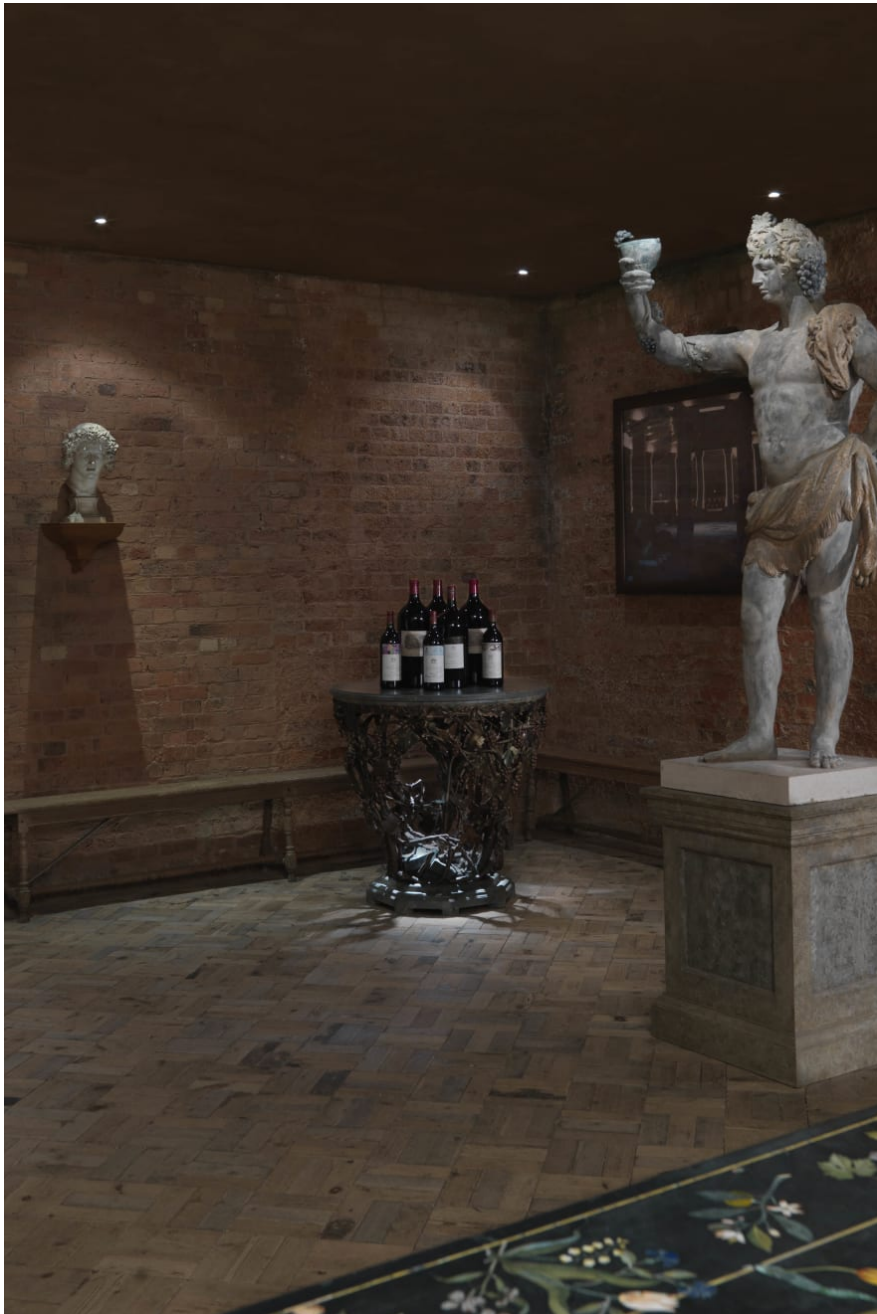

Stately Home Aylesbury

chateau.

side venue . Manicured formal gardens and a magnificent wine cellar.

Built for one of the Rothschilds in 1870 and is based on a French Renaissance

This magnificent stately home is based in beautiful gardens and boasts many unusual features. This includes a stunning river

CAROL HAYES
MANAGEMENT
CREATIVE ARTIST & STYLE MANAGEMENT

020 7482 1555

www.carolhayesmanagement.co.uk