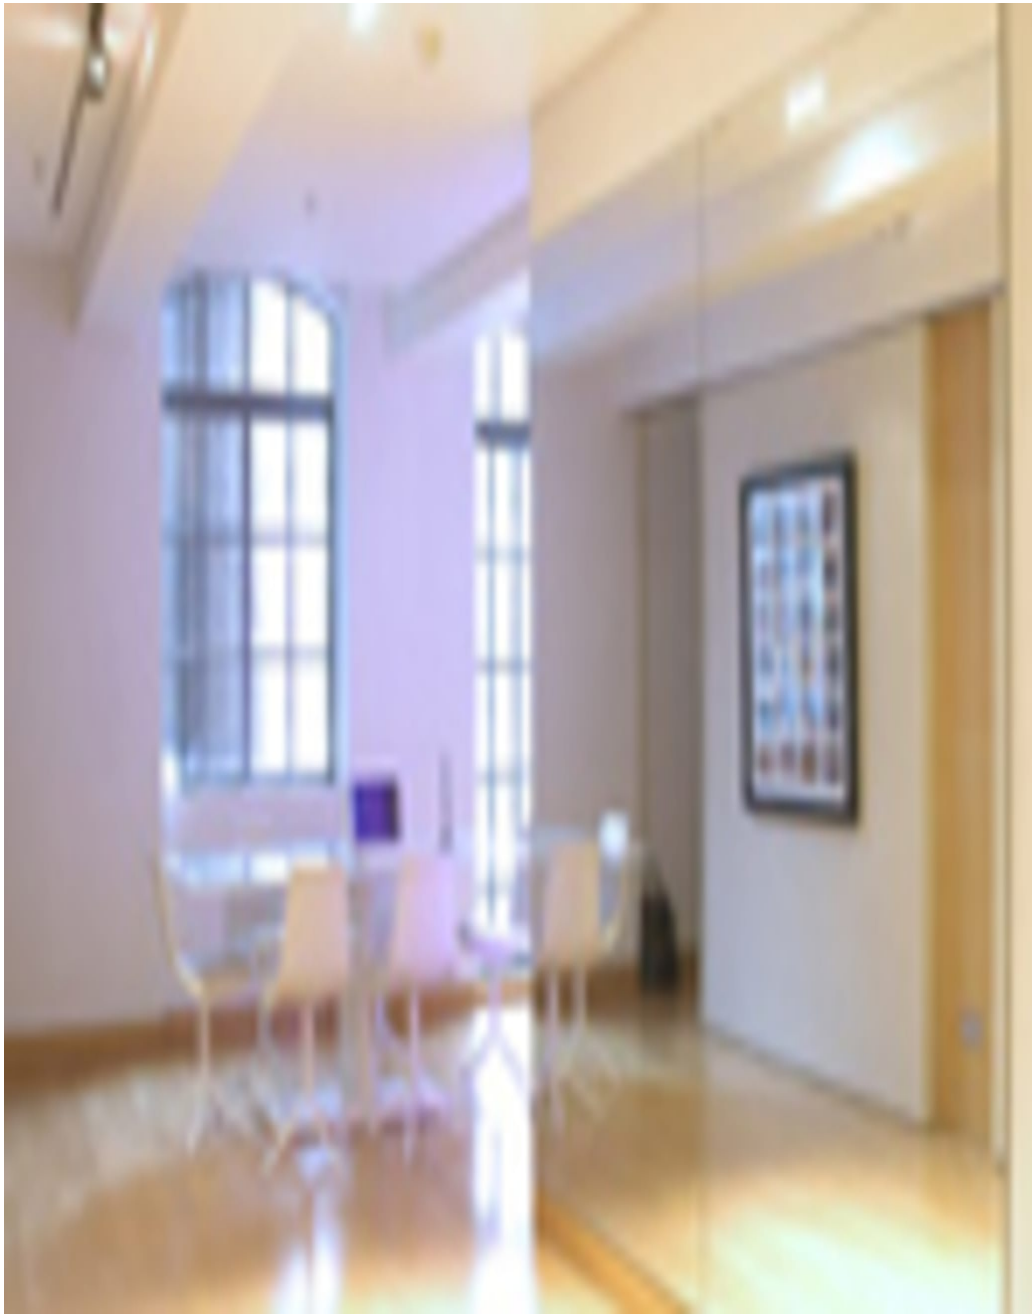

## Soho Lofts W1

This spacious converted loft space is super minimalist and clean with large windows and mirrored wall. Features ultra modern bathroom, pink armchair and L-shape grey suede couch.

## Soho Lofts W1

This spacious converted loft space is super minimalist and clean with large windows and mirrored wall. Features ultra modern bathroom, pink armchair and L-shape grey suede couch.

**CAROLHAYES**  
**MANAGEMENT**  
CREATIVE ARTIST & STYLE MANAGEMENT

## Soho Lofts W1

This spacious converted loft space is super minimalist and clean with large windows and a mirrored wall. Features ultra modern bathroom, pink armchair and L-shape grey suede couch.

**CAROLHAYES**  
**MANAGEMENT**  
CREATIVE ARTIST & STYLE MANAGEMENT