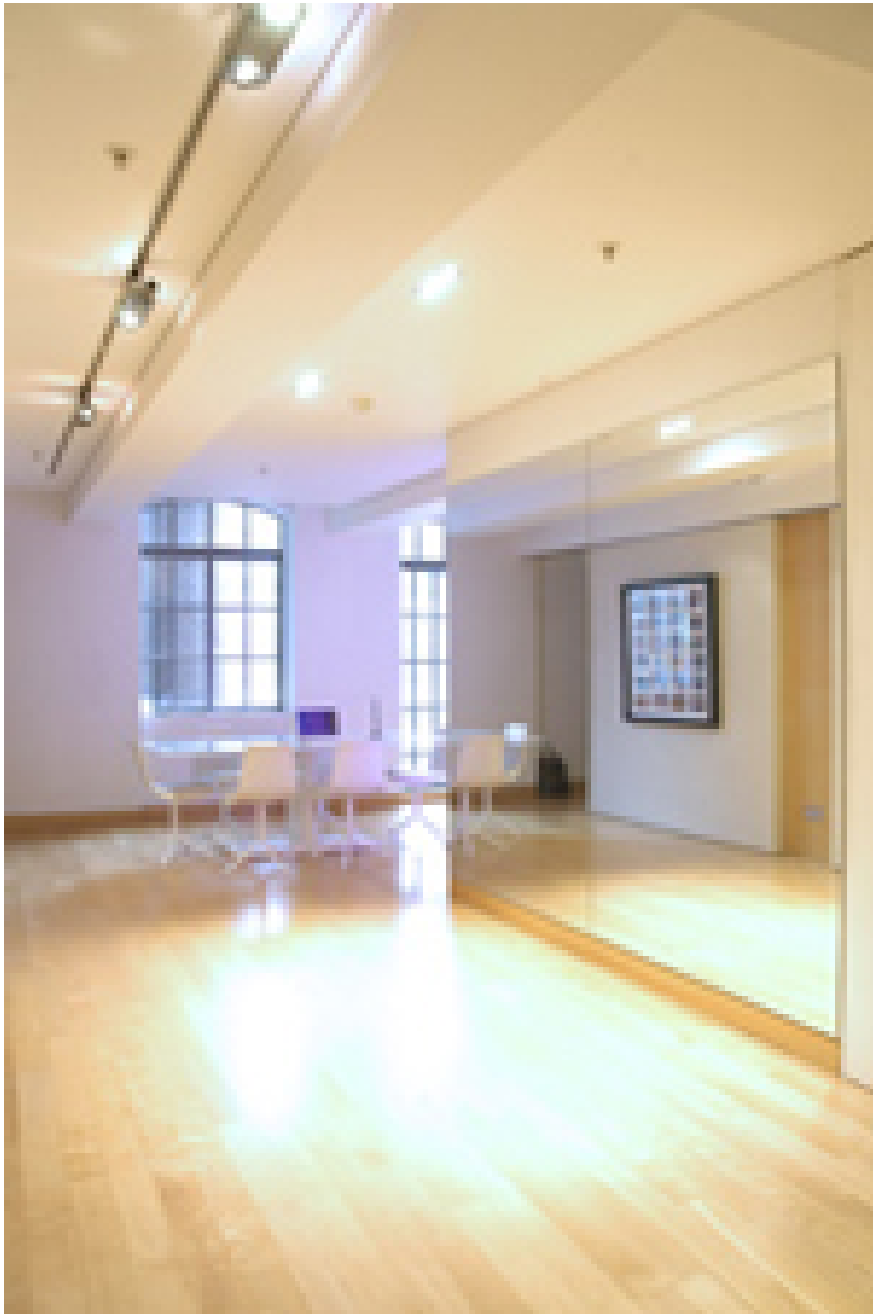

Soho Lofts W1

This spacious converted loft space is super minimalist and clean with large windows and mirrored wall. Features ultra modern bathroom, pink armchair and L-shape grey suede couch.

Soho Lofts W1

This spacious converted loft space is super minimalist and clean with large windows and mirrored wall. Features ultra modern bathroom, pink armchair and L-shape grey suede couch.

CAROLHAYES
MANAGEMENT
CREATIVE ARTIST & STYLE MANAGEMENT

020 7482 1555

www.carolhayesmanagement.co.uk

Soho Lofts W1

This spacious converted loft space is super minimalist and clean with large windows and a mirror wall. Features include a modern bathroom, pink armchair and L-shape grey suede couch.

CAROLHAYES
MANAGEMENT
CREATIVE ARTIST & STYLE MANAGEMENT

020 7482 1555

www.carolhayesmanagement.co.uk

Soho Lofts W1

This spacious converted loft space is super minimalist and clean with large windows and a mirror wall. Features include a modern bathroom, pink armchair and L-shape grey suede couch.