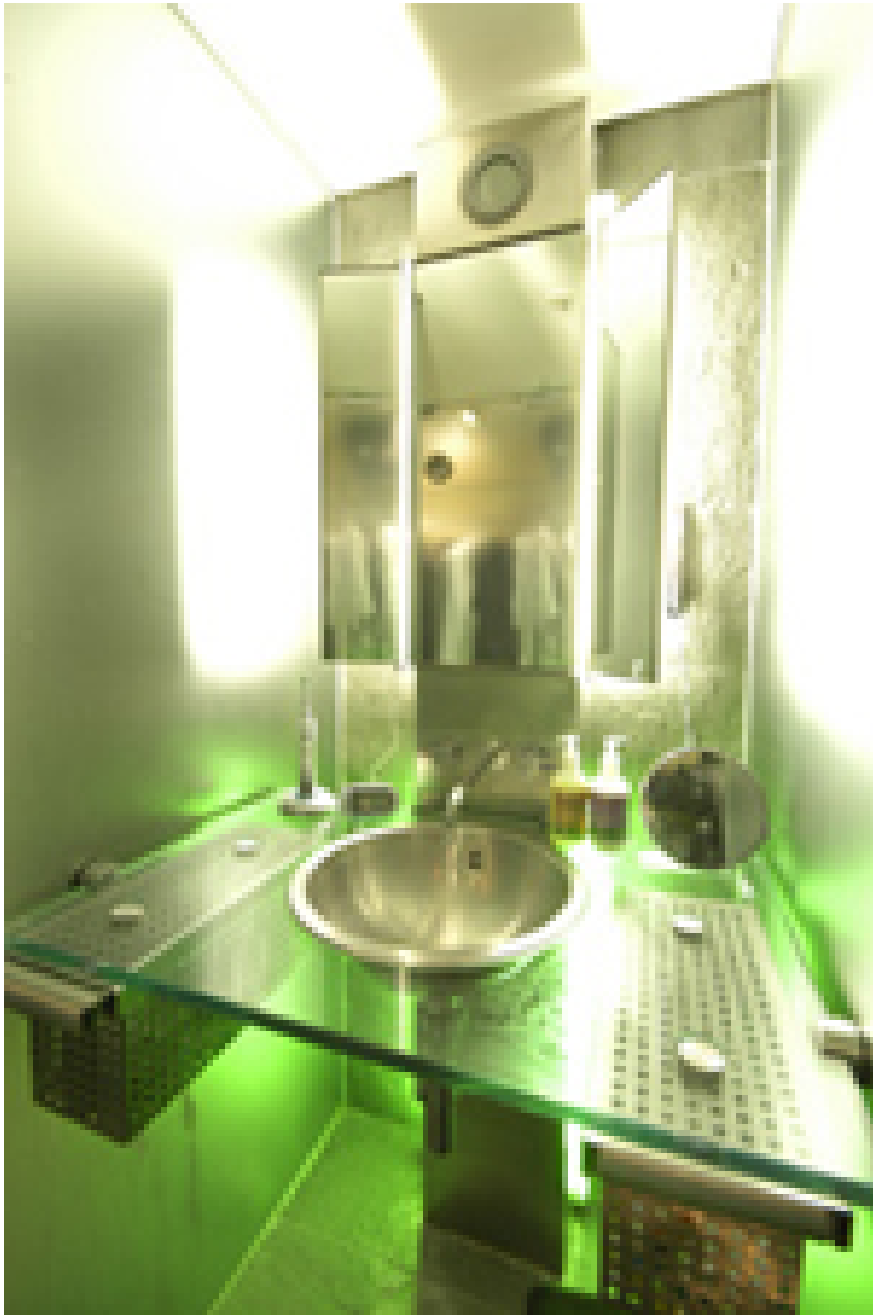

Soho Lofts W1

This spacious converted loft space is super minimalist and clean with large windows and a mirror wall. Features ultra modern bathroom, pink armchair and L-shape grey suede couch.

CAROLHAYES
MANAGEMENT
CREATIVE ARTIST & STYLE MANAGEMENT

020 7482 1555

www.carolhayesmanagement.co.uk