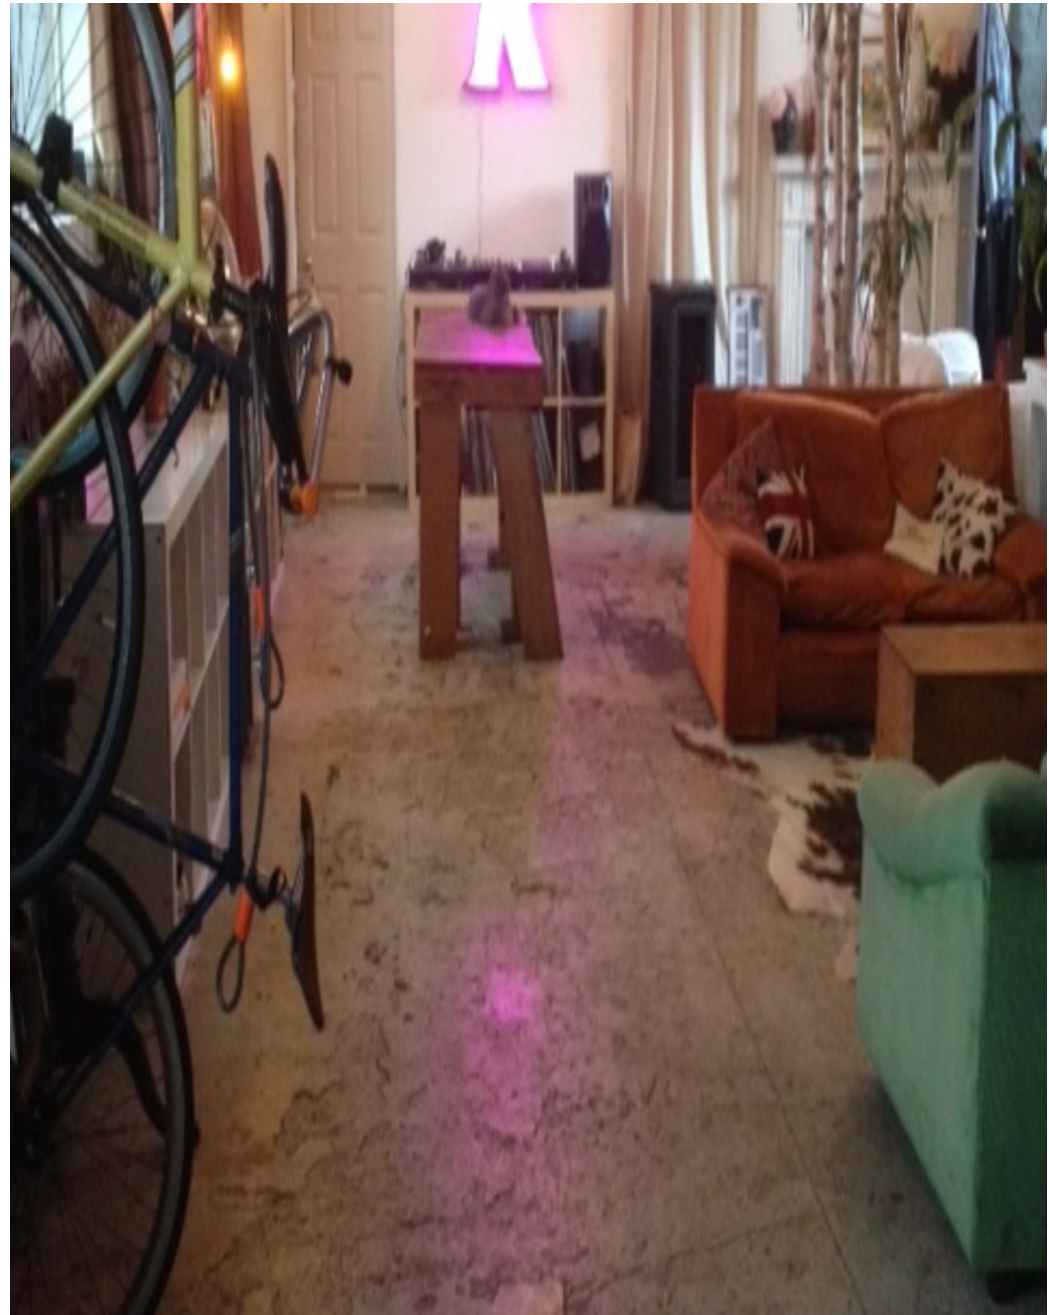

## Soap Factory London E14

A funky warehouse space in Limehouse, perfect for portraying a gritty Manhattan loft .

**CAROLHAYES**  
**MANAGEMENT**  
CREATIVE ARTIST & STYLE MANAGEMENT

020 7482 1555

[www.carolhayesmanagement.co.uk](http://www.carolhayesmanagement.co.uk)