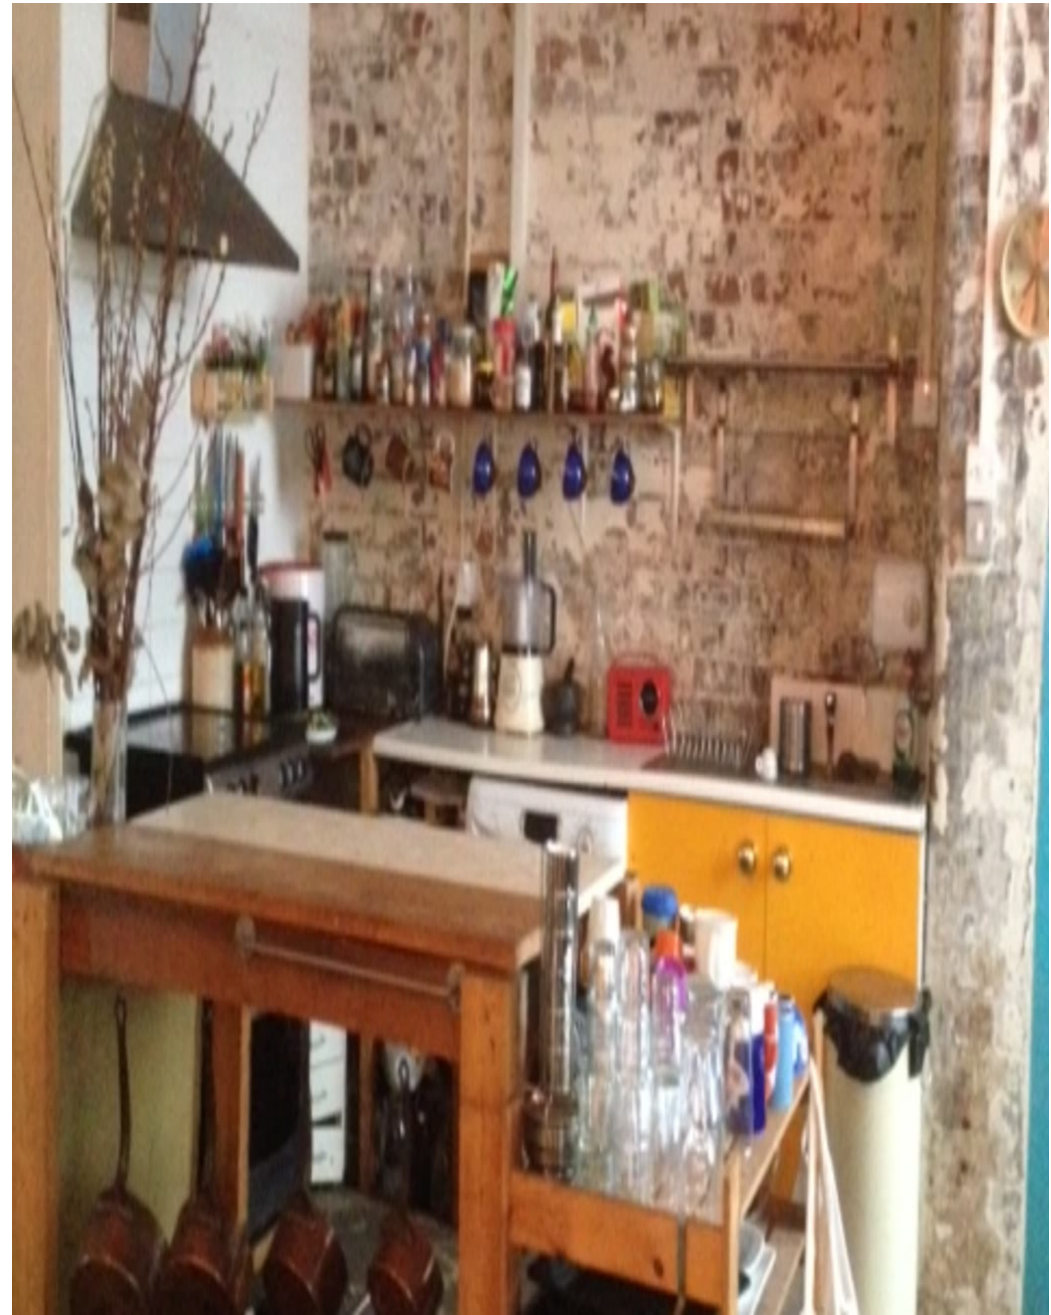

Soap Factory London E14

A funky warehouse space in Limehouse, perfect for portraying a gritty Manhattan loft .

CAROLHAYES
MANAGEMENT
CREATIVE ARTIST & STYLE MANAGEMENT

020 7482 1555

www.carolhayesmanagement.co.uk