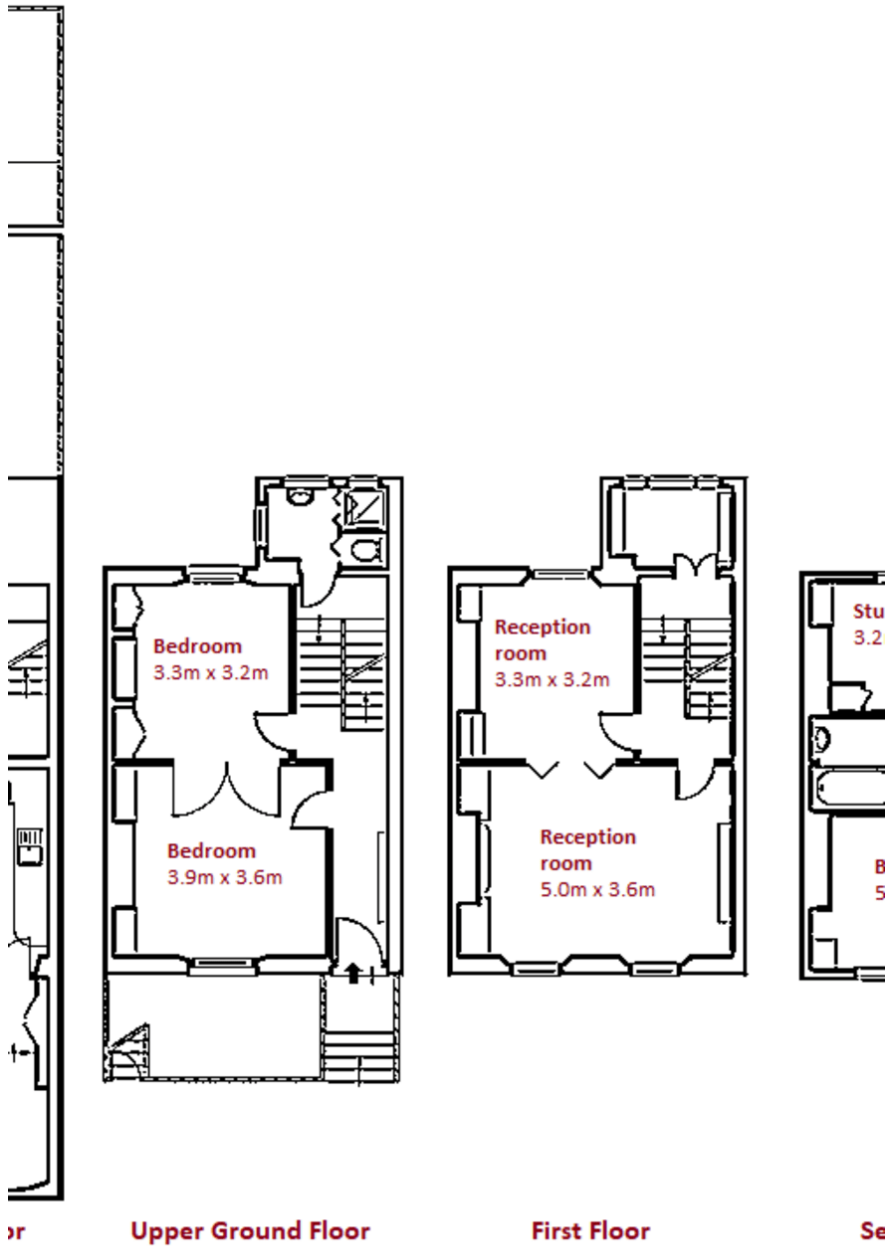

Shabby Townhouse - Islington

If you are looking for an unpretentious home for your shoots you don't need to look much further than this townhouse in the centre of Islington. The house has barely been changed in 50 years to give it a genuine retro look. There are 3 bedrooms and 2 reception rooms which are open plan. There is also a small conservatory and garden.

CAROLHAYES
MANAGEMENT
CREATIVE ARTIST & STYLE MANAGEMENT

020 7482 1555

www.carolhayesmanagement.co.uk