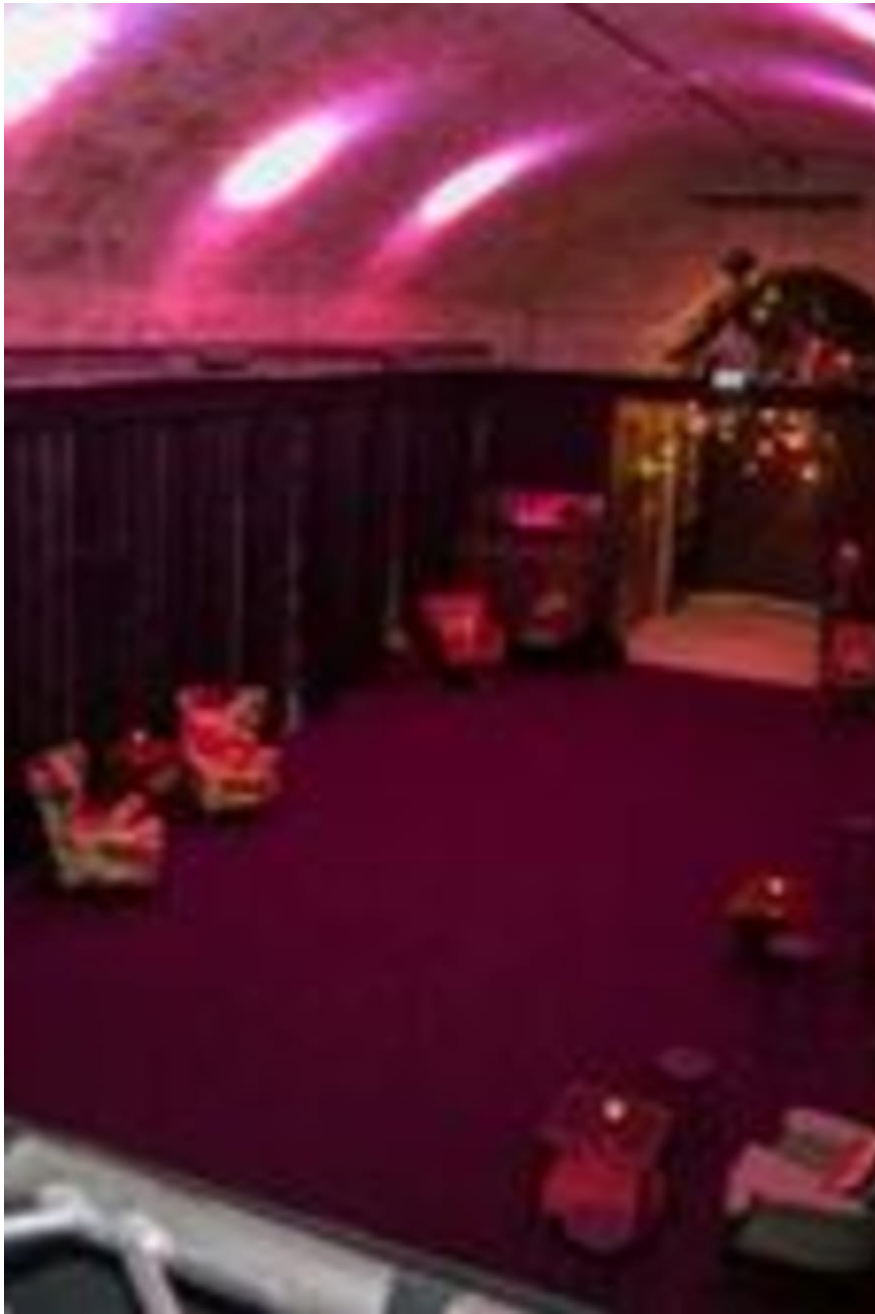

Sensoriumb

A unique blank canvas event space within a seven-metre high exposed brick arch and over 2,000 square feet of floor space. Capacity for up to 150 seated or 300 standing conveniently located in Waterloo. Perfect for product launches, photoshoots, presentations and corporate parties. In Sensorium you have the perfect technology for fully immersive events, beginning with sound and then moving through all five senses. Includes cloakroom facilities, back of house area, and a fully covered smoking area. Can cater canapé parties, product launches, banquets or brand activations.

CAROLHAYES
MANAGEMENT

020 7482 1555

www.carolhayesmanagement.co.uk