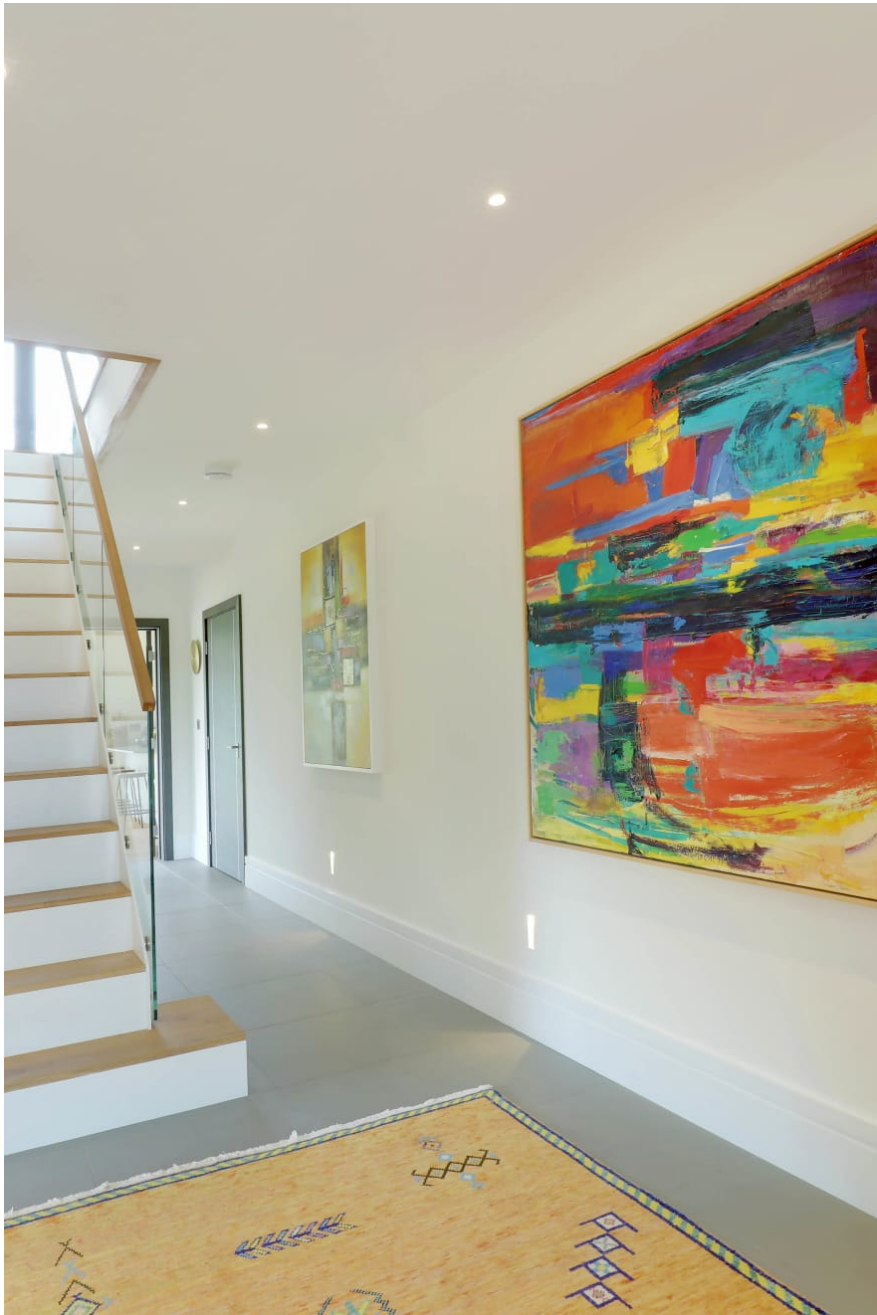

Secluded Location - West Sussex

A modern, detached house with a contemporary, Scandinavian design (4100 square feet, 4 bedrooms, 3 bathrooms/1 wet room), floor to ceiling windows with lots of light. Perfect for indoor shoots or shoots/filming where outside space is required. Based in West Sussex.

CAROLHAYES
MANAGEMENT
CREATIVE ARTIST & STYLE MANAGEMENT

020 7482 1555

www.carolhayesmanagement.co.uk