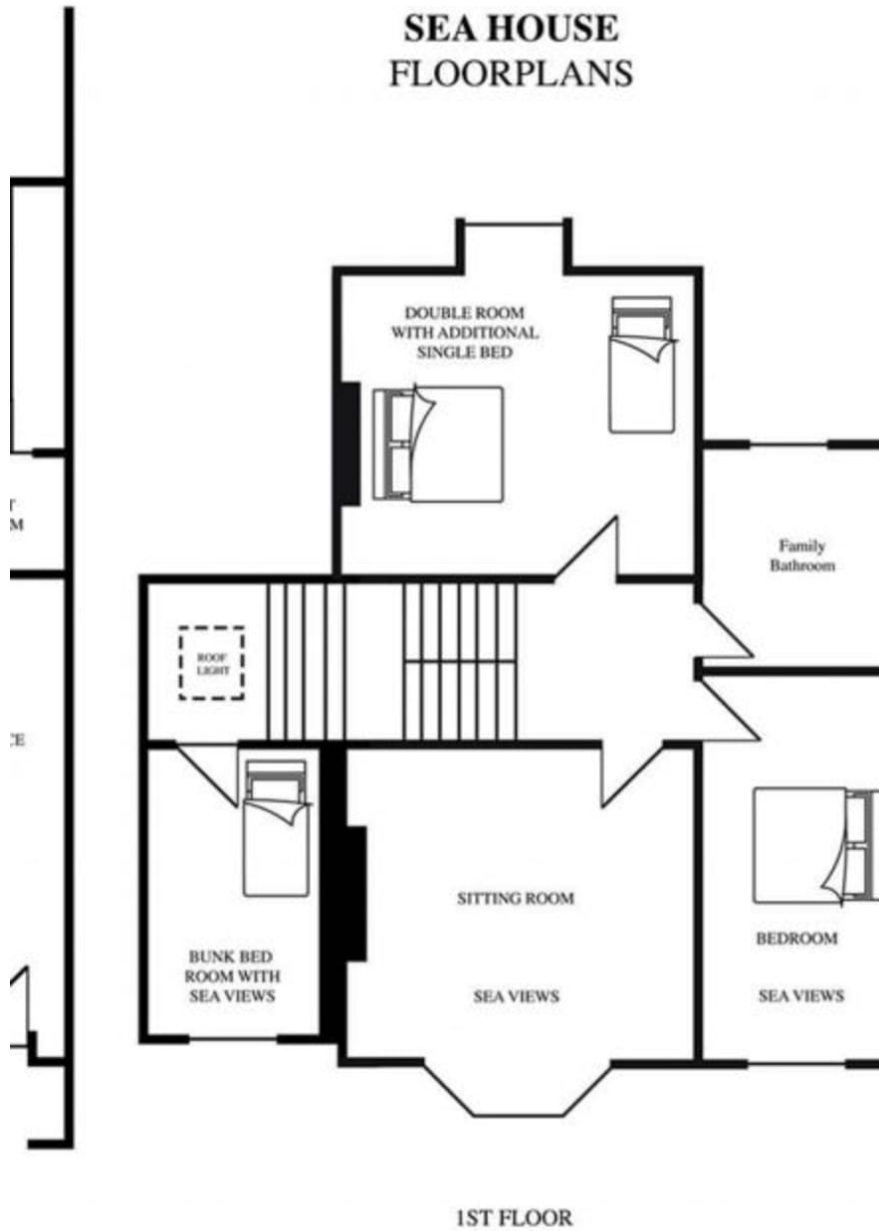

CAROLHAYES
MANAGEMENT
CREATIVE ARTIST & STYLE MANAGEMENT

020 7482 1555

www.carolhayesmanagement.co.uk

SEA HOUSE FLOORPLANS

Sea Beach House West Sussex

Only an hour and a half from London, a delightful five bedroom, 3 bathroom house directly on the beach.