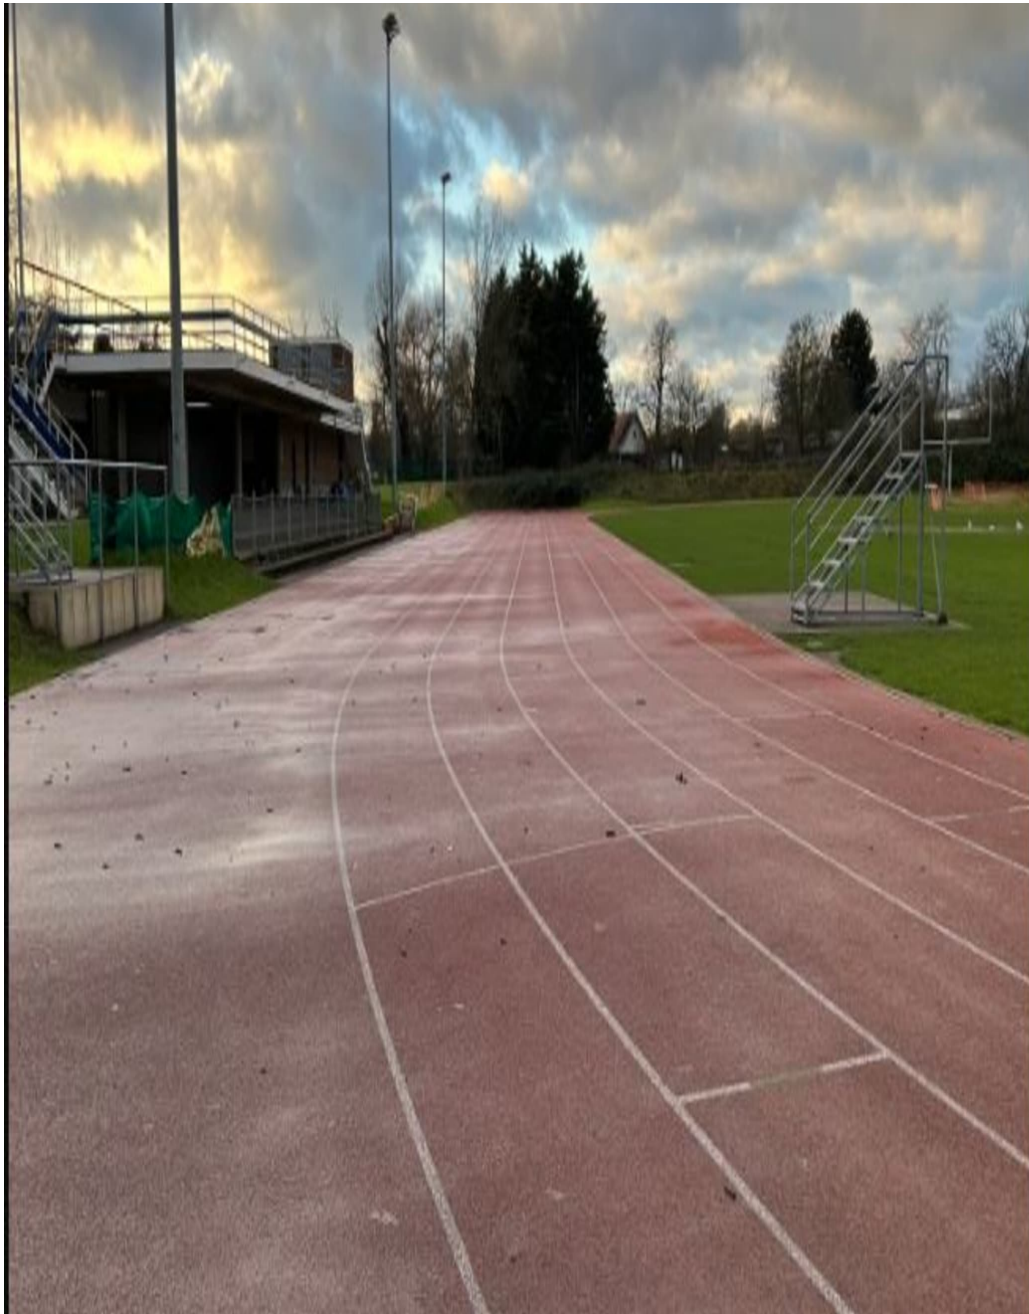

Running Track - N4

A running track in the heart of a North London park. The track has recently been renovated at a cost of £1 million. There are also state of the art LED floodlights. The club house has changing rooms and a small cafe. Perfect for athletic and sports shoots

CAROLHAYES
MANAGEMENT
CREATIVE ARTIST & STYLE MANAGEMENT

020 7482 1555

www.carolhayesmanagement.co.uk

Running Track - N4

A running track in the heart of a North London park. The track has recently been renovated at a cost of £1 million. There are also state of the art LED floodlights. The club house has changing rooms and a small cafe. Perfect for athletic and sports shoots