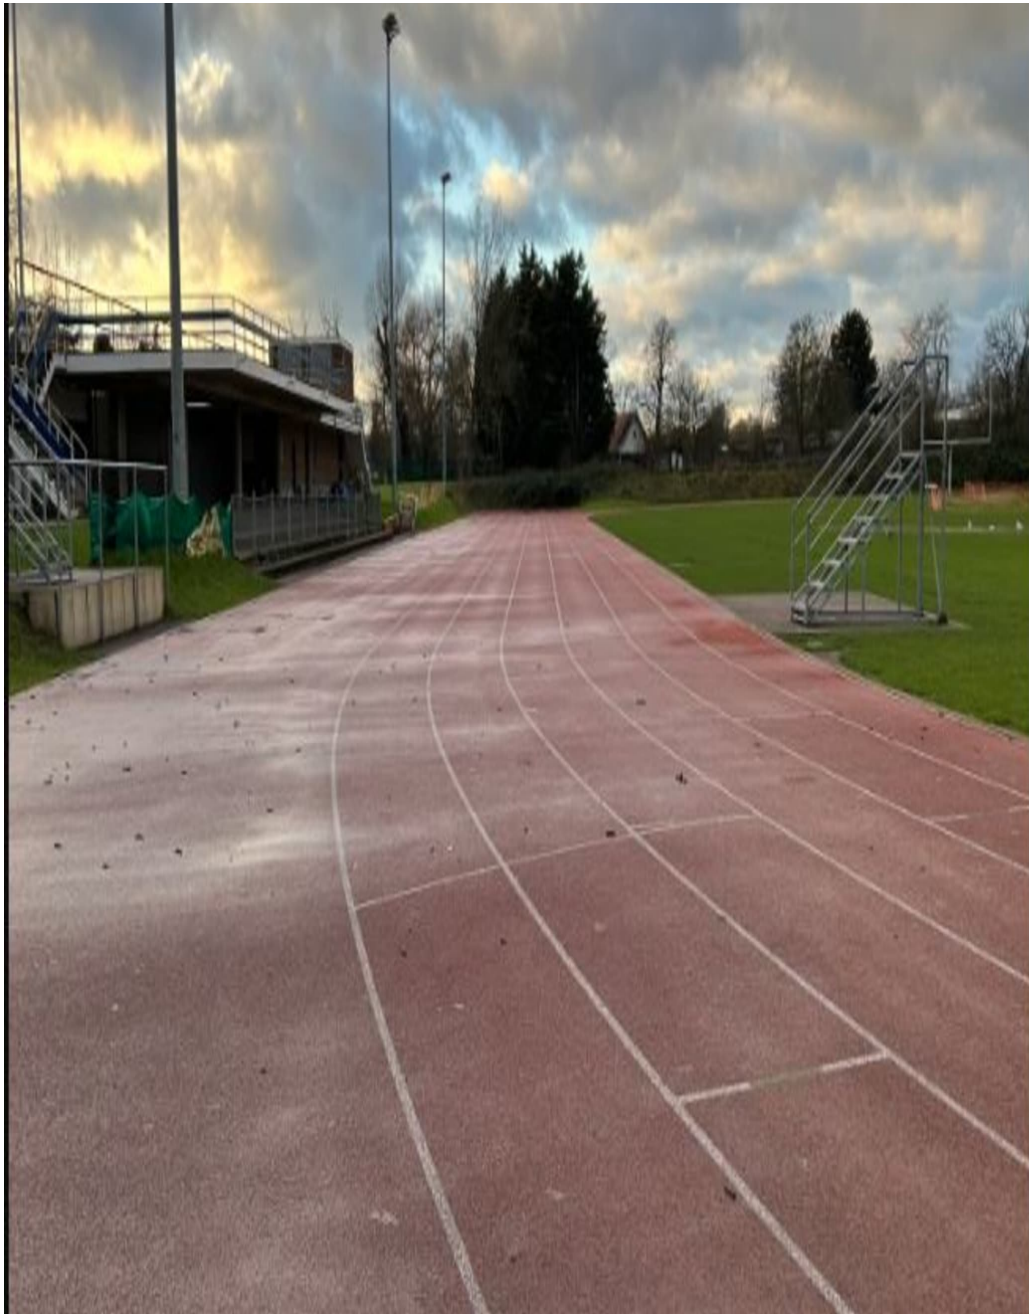

Running Track - N4

A running track in the heart of a North London park. The track has recently been renovated at a cost of £1 million. There are also state of the art LED floodlights. The club house has changing rooms and a small cafe. Perfect for athletic and sports shoots

Running Track - N4

A running track in the heart of a North London park. The track has recently been renovated at a cost of \$1 million. There are also state of the art LED floodlights. The club house has changing rooms and a small cafe. Perfect for athletic and sports shoots

CAROLHAYES
MANAGEMENT
CREATIVE ARTIST & STYLE MANAGEMENT

020 7482 1555

www.carolhayesmanagement.co.uk

Running Track - N4

A running track in the heart of a North London park. The track has recently been renovated at a cost of £1 million. There are also state of the art LED floodlights. The club house has changing rooms and a small cafe. Perfect for athletic and sports shoots