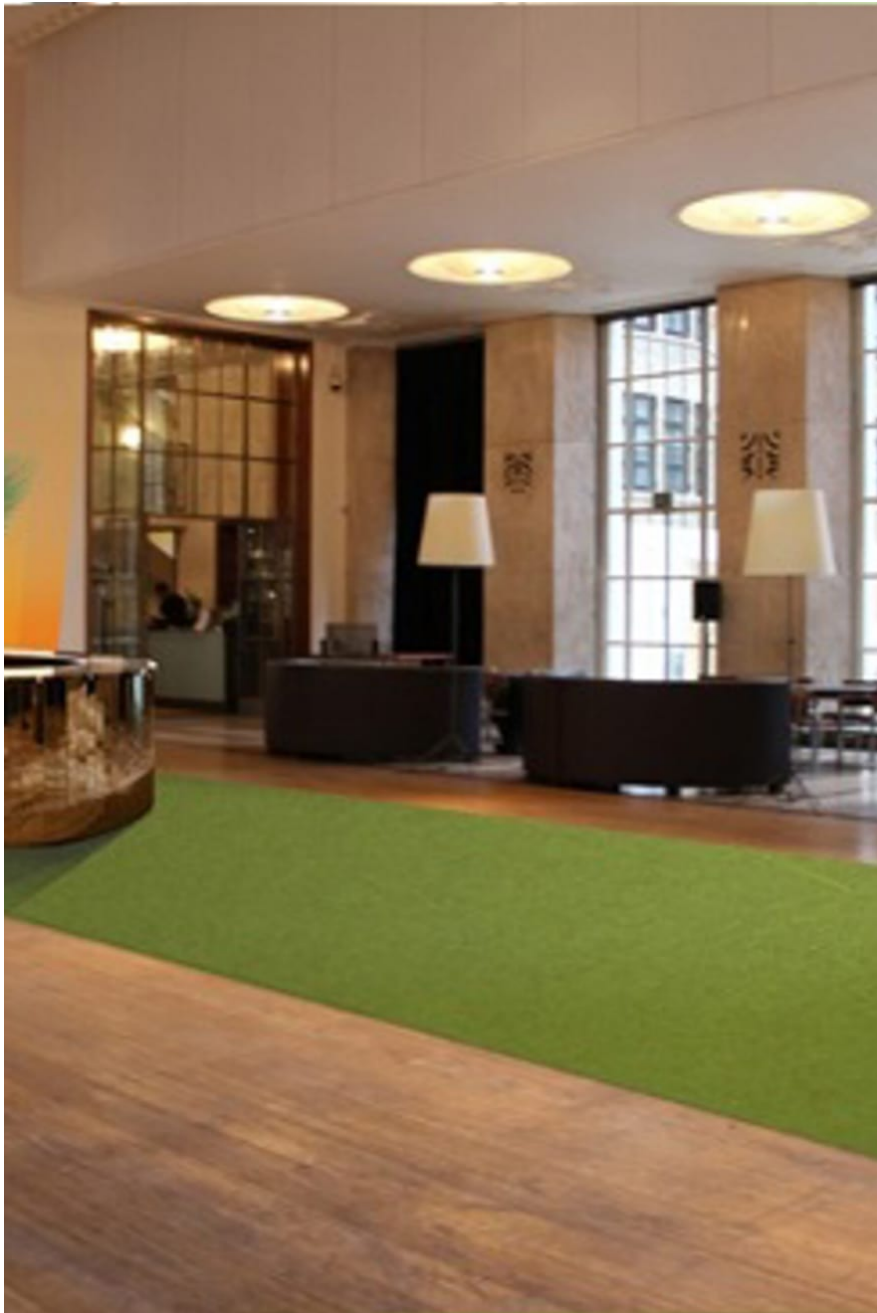

Riba Building W1

An iconic art deco building minutes from Oxford Circus offering a variety of event and conference spaces, roof terraces and a spectacular entrance

CAROLHAYES
MANAGEMENT
CREATIVE ARTIST & STYLE MANAGEMENT

020 7482 1555

www.carolhayesmanagement.co.uk