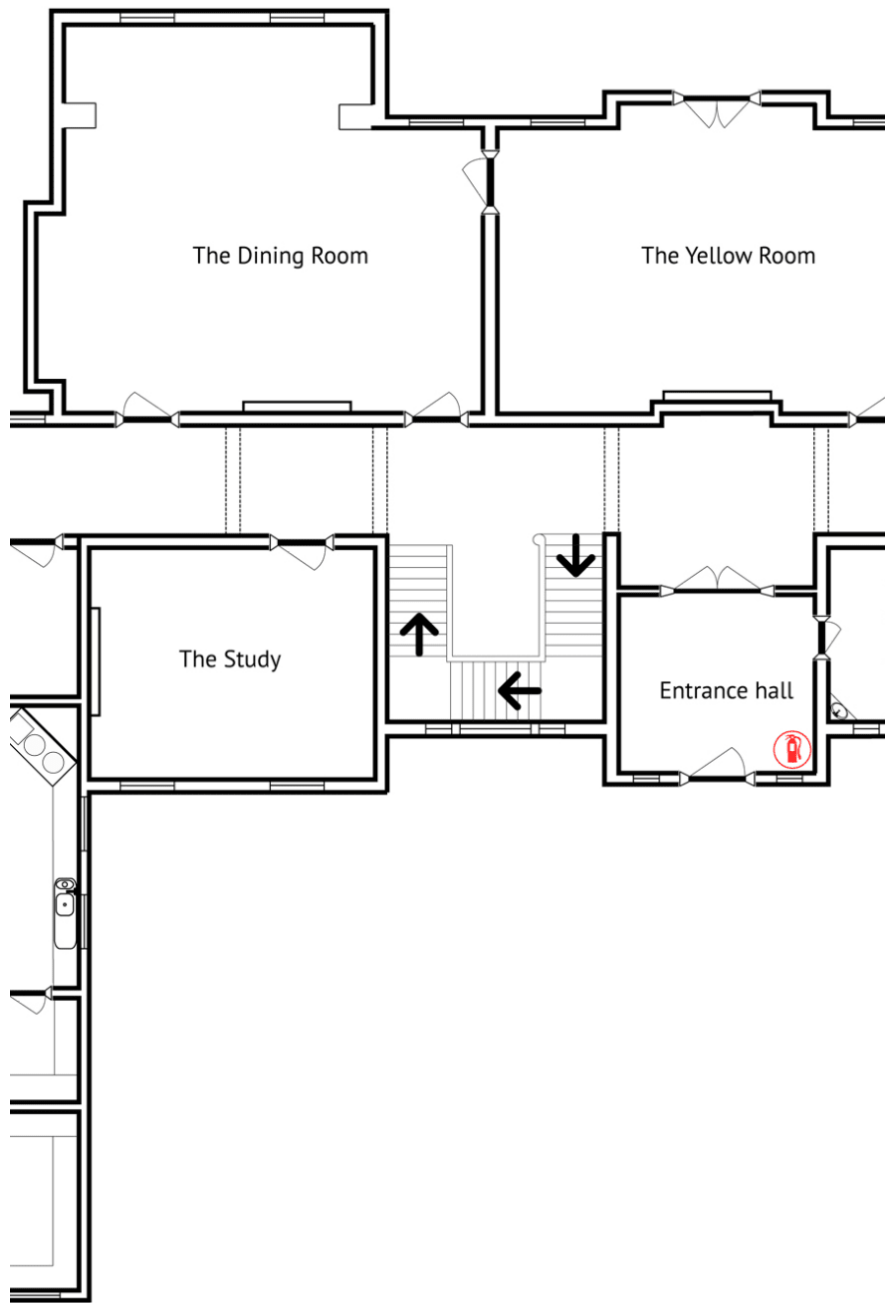

Poundon House, Oxfordshire

Perfect for events or shoot and stay ! Nine bedrooms, plus catering and help with production available on request. The extensive grounds include an avenue of lime trees, an orchard, lawns and gardens with lavender pathways and rose bushes. One and half hours drive from Oxford Circus.

CAROL HAYES
MANAGEMENT
CREATIVE ARTIST & STYLE MANAGEMENT

020 7482 1555

www.carolhayesmanagement.co.uk