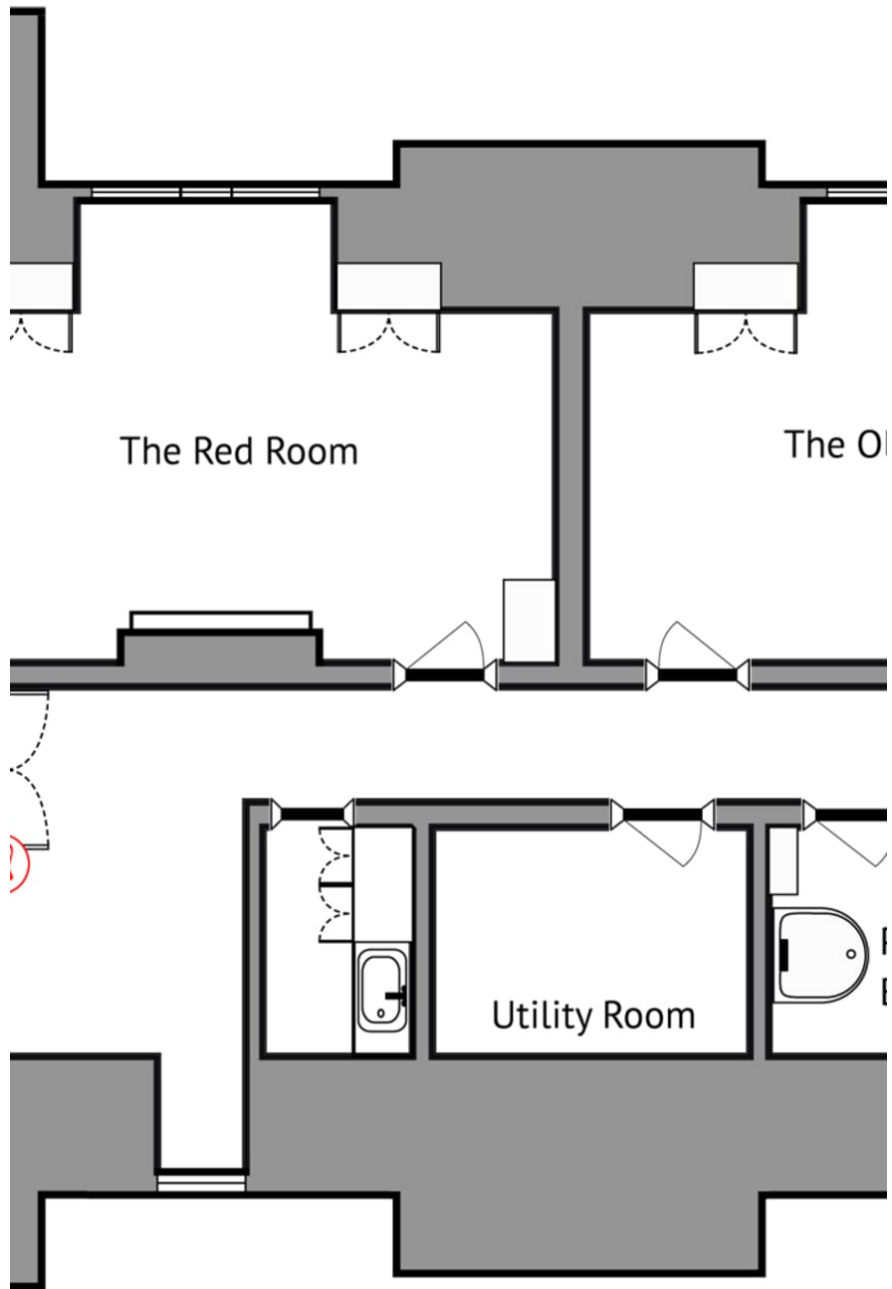

Poundon House, Oxfordshire

Perfect for events or shoot and stay ! Nine bedrooms, plus catering and help with production available on request. The extensive grounds include an avenue of lime trees, an orchard, lawns and gardens with lavender pathways and rose bushes. One and half hours drive from Oxford Circus.

CAROL HAYES
MANAGEMENT
CREATIVE ARTIST & STYLE MANAGEMENT

020 7482 1555

www.carolhayesmanagement.co.uk