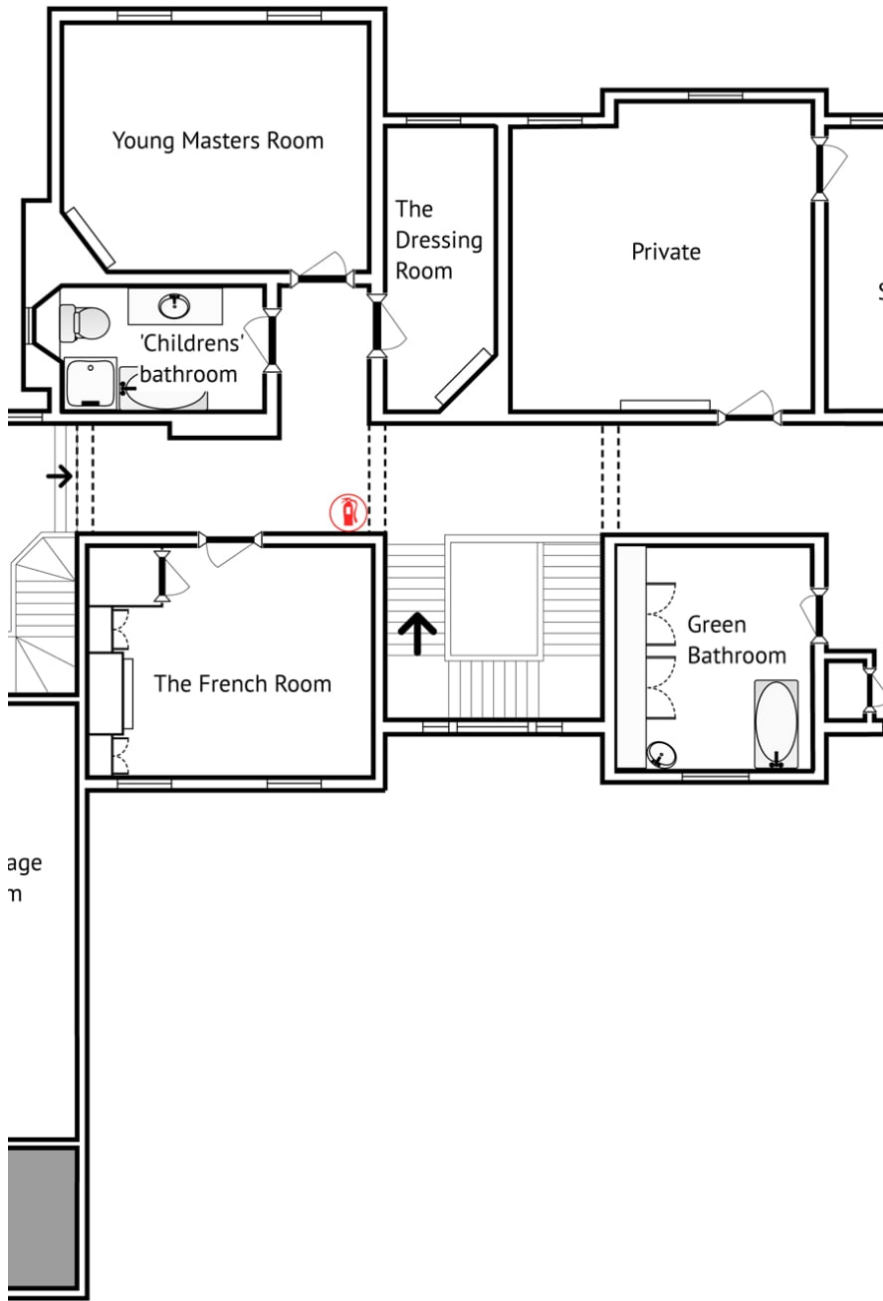

Poundon House, Oxfordshire

Perfect for events or shoot and stay ! Nine bedrooms, plus catering and help with production available on request. The extensive grounds include an avenue of lime trees, an orchard, lawns and gardens with lavender pathways and rose bushes. One and half hours drive from Oxford Circus.

CAROL HAYES
MANAGEMENT
CREATIVE ARTIST & STYLE MANAGEMENT

020 7482 1555

www.carolhayesmanagement.co.uk