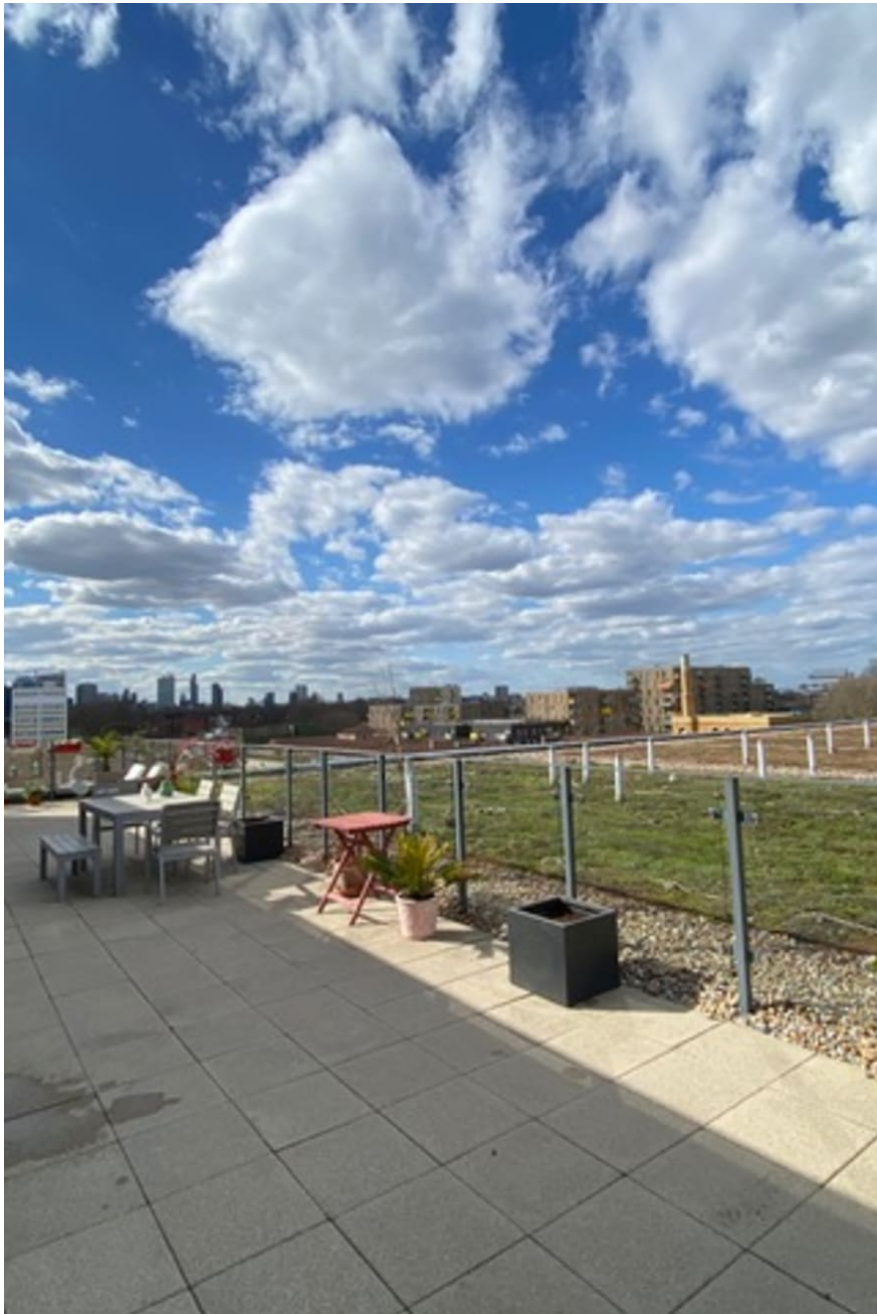

Penthouse Terrace E1

A modern Penthouse with an open plan living area that opens out onto a huge terrace. From the terrace there are immaculate views of Canary Wharf, and wider East London. There are three bedrooms and three bathrooms.

CAROLHAYES
MANAGEMENT
CREATIVE ARTIST & STYLE MANAGEMENT

020 7482 1555

www.carolhayesmanagement.co.uk