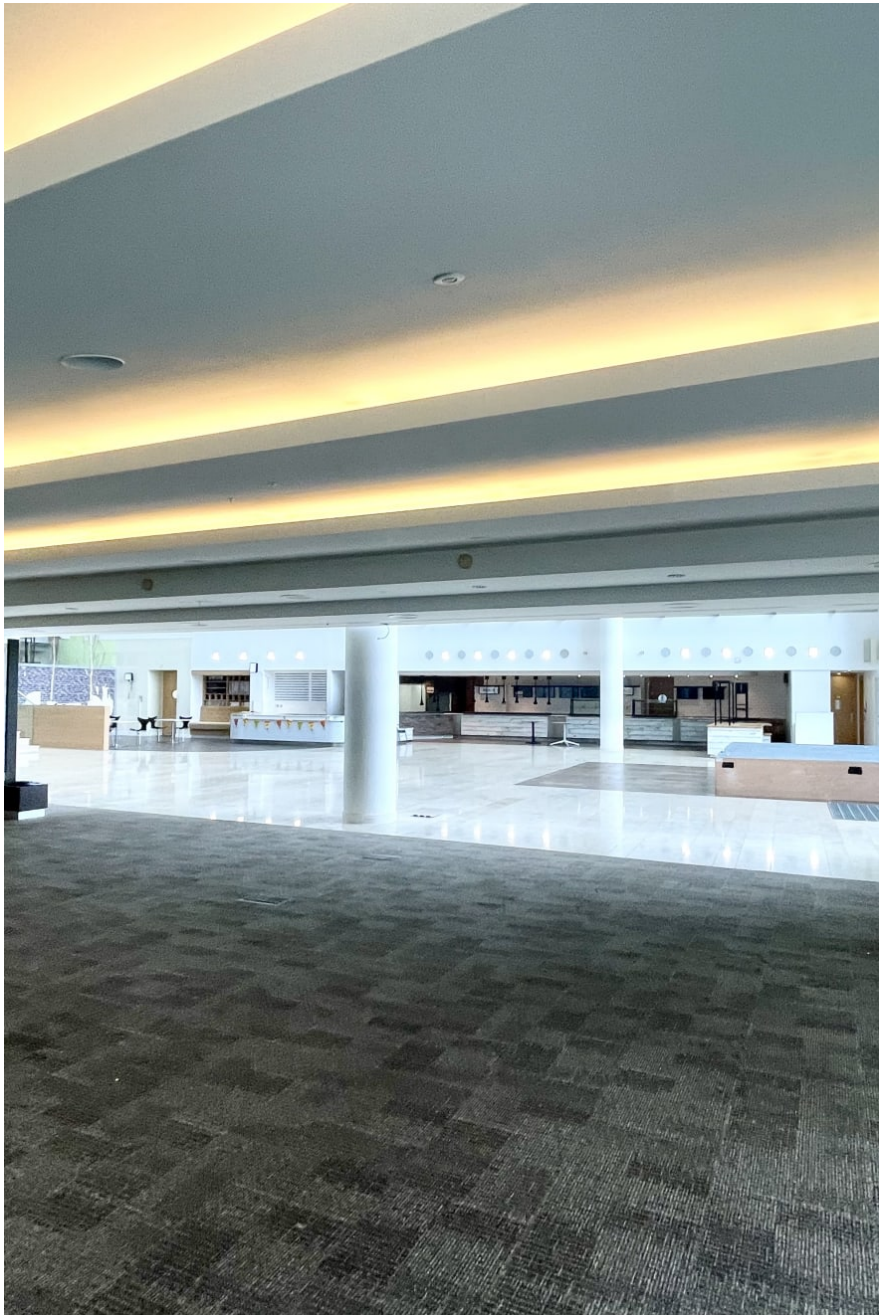

Park Royal Building

An entire office building at your disposal! It is available with full amenities and with ample space for film crews.

CAROLHAYES
MANAGEMENT
CREATIVE ARTIST & STYLE MANAGEMENT

020 7482 1555

www.carolhayesmanagement.co.uk