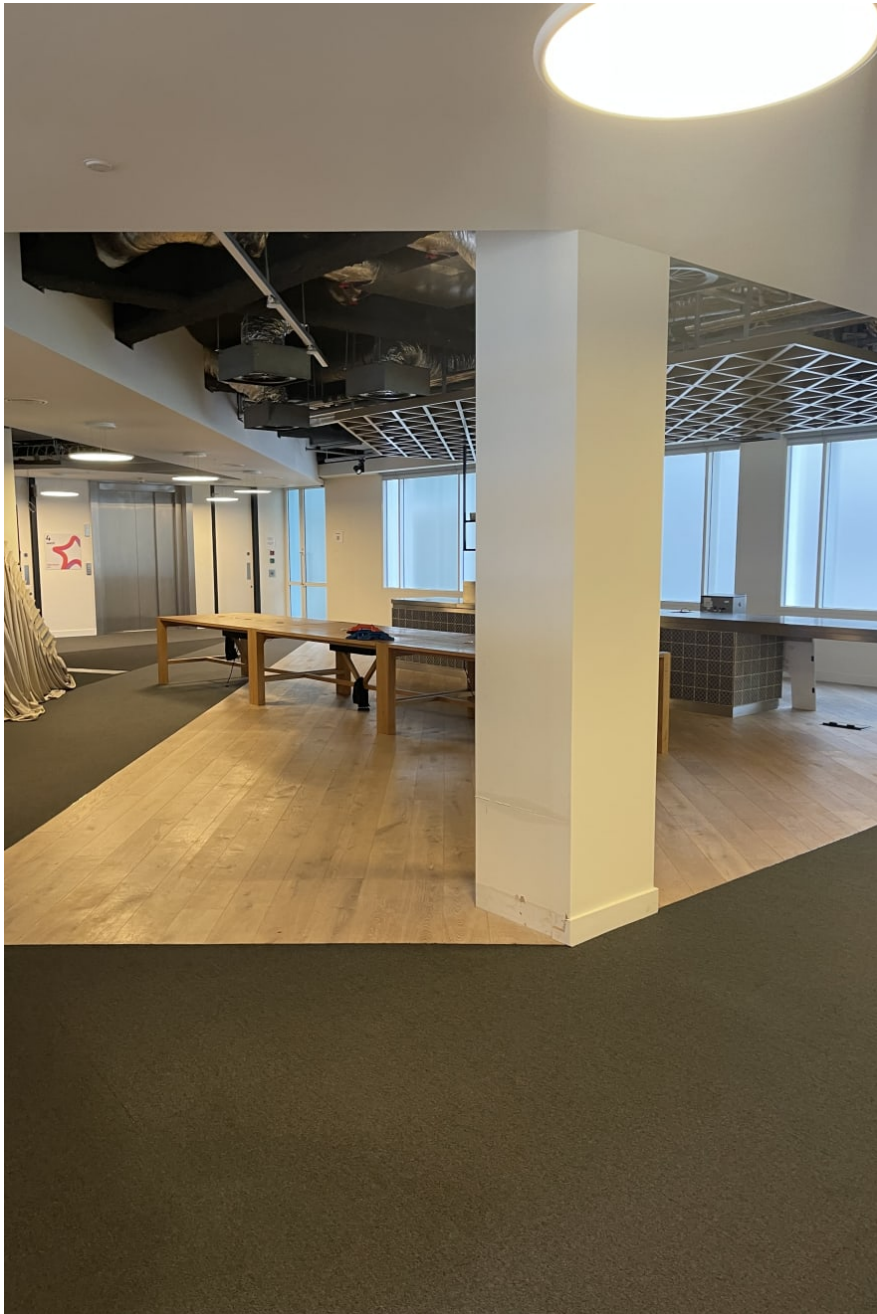

Park Royal Building

An entire office building at your disposal! It is available with full amenities and with ample space for film crews.

CAROLHAYES
MANAGEMENT
CREATIVE ARTIST & STYLE MANAGEMENT

020 7482 1555

www.carolhayesmanagement.co.uk