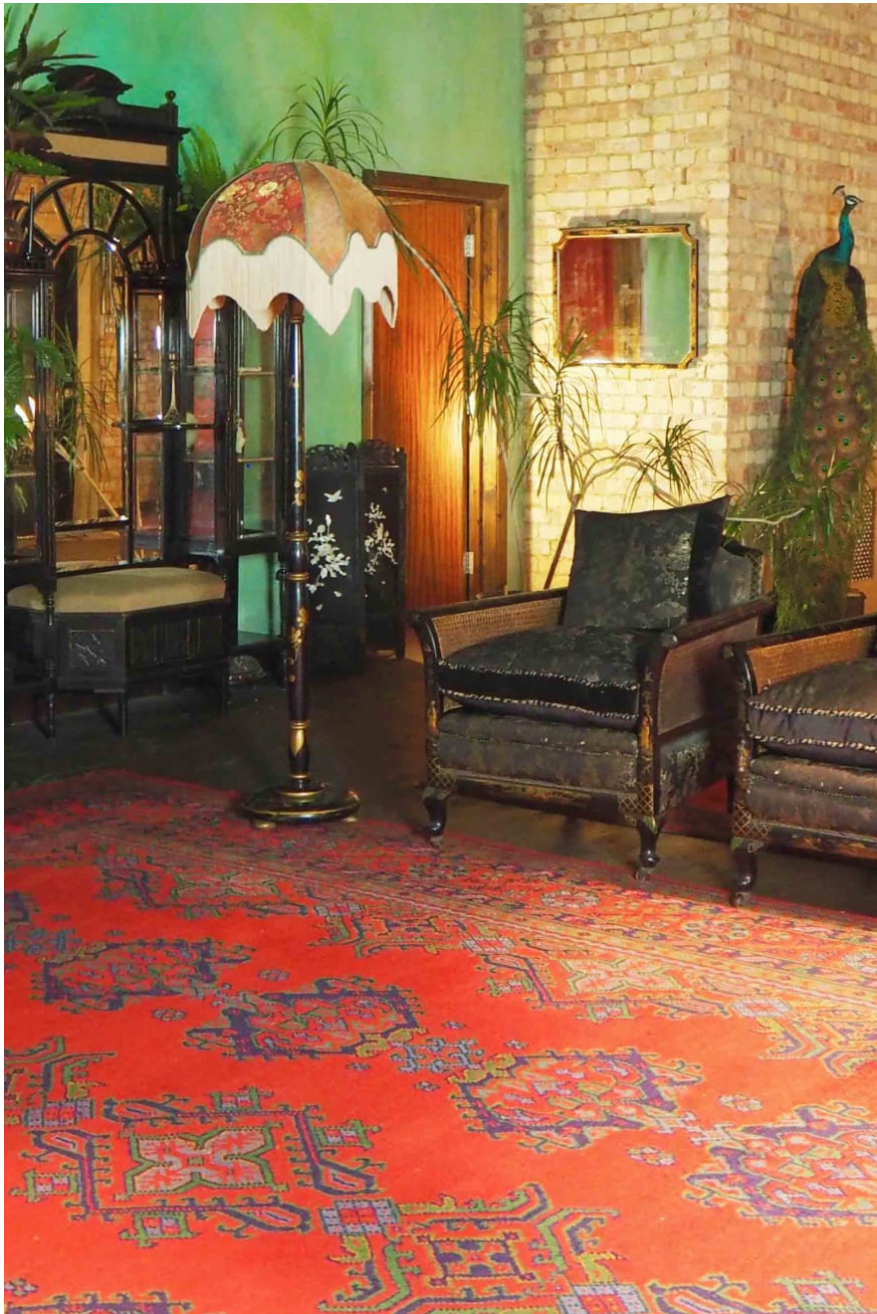

Bohemian Fantasy South E8

Luxury loft apartment with exotic charm and chocker block with charming features , including original antiques , Turkish carpets, distempred green walls, There are also many period features and high ceilings lend to the charm of this unique space. The location hire includes access to the rooftop with views across the East London cityscape.

CAROLHAYES
MANAGEMENT
CREATIVE ARTIST & STYLE MANAGEMENT

020 7482 1555

www.carolhayesmanagement.co.uk