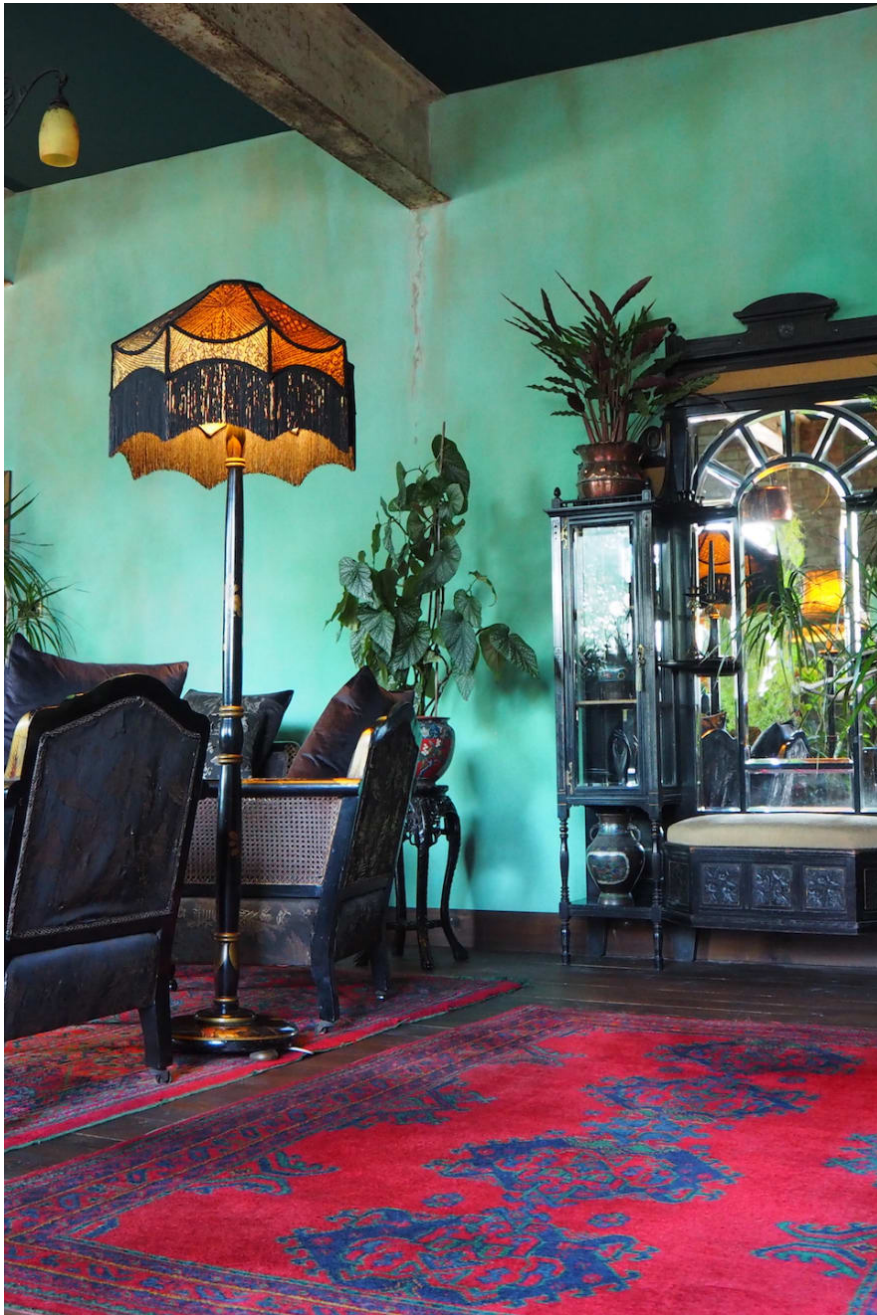

Bohemian Fantasy South E8

Luxury loft apartment with exotic charm and chocker block with charming features , including oriental antiques , Turkish carpets, distempored green walls, There are also many period features and high ceilings lend to the charm of this unique space. The location hire includes access to the rooftop with views across the East London cityscape.

CAROLHAYES
MANAGEMENT
CREATIVE ARTIST & STYLE MANAGEMENT

020 7482 1555

www.carolhayesmanagement.co.uk