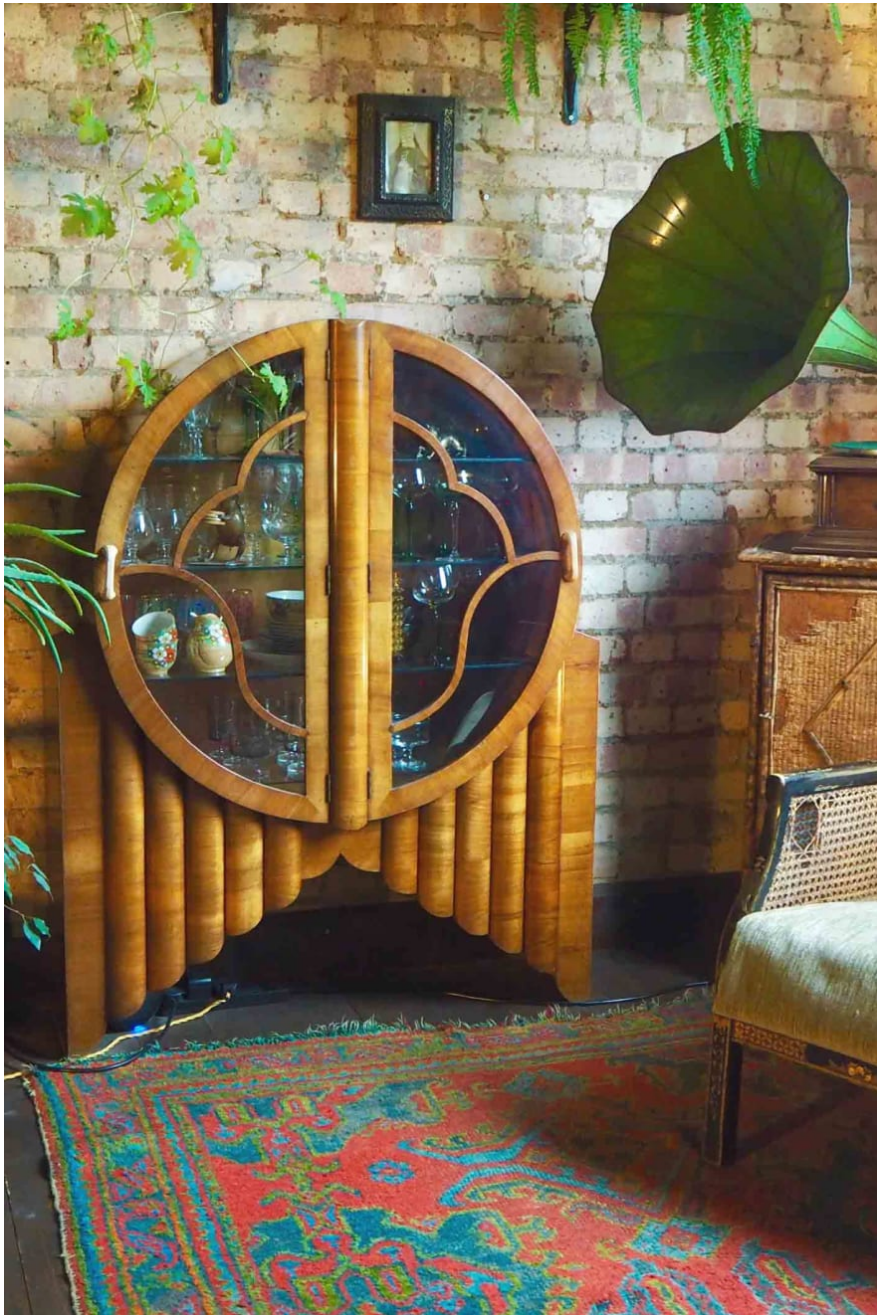

Bohemian Fantasy South E8

Luxury loft apartment with exotic charm and chocker block with charming features , including original antiques , Turkish carpets, distempred green walls, There are also many period features and high ceilings lend to the charm of this unique space. The location hire includes access to the rooftop with views across the East London cityscape.

CAROL HAYES
MANAGEMENT
CREATIVE ARTIST & STYLE MANAGEMENT

020 7482 1555

www.carolhayesmanagement.co.uk