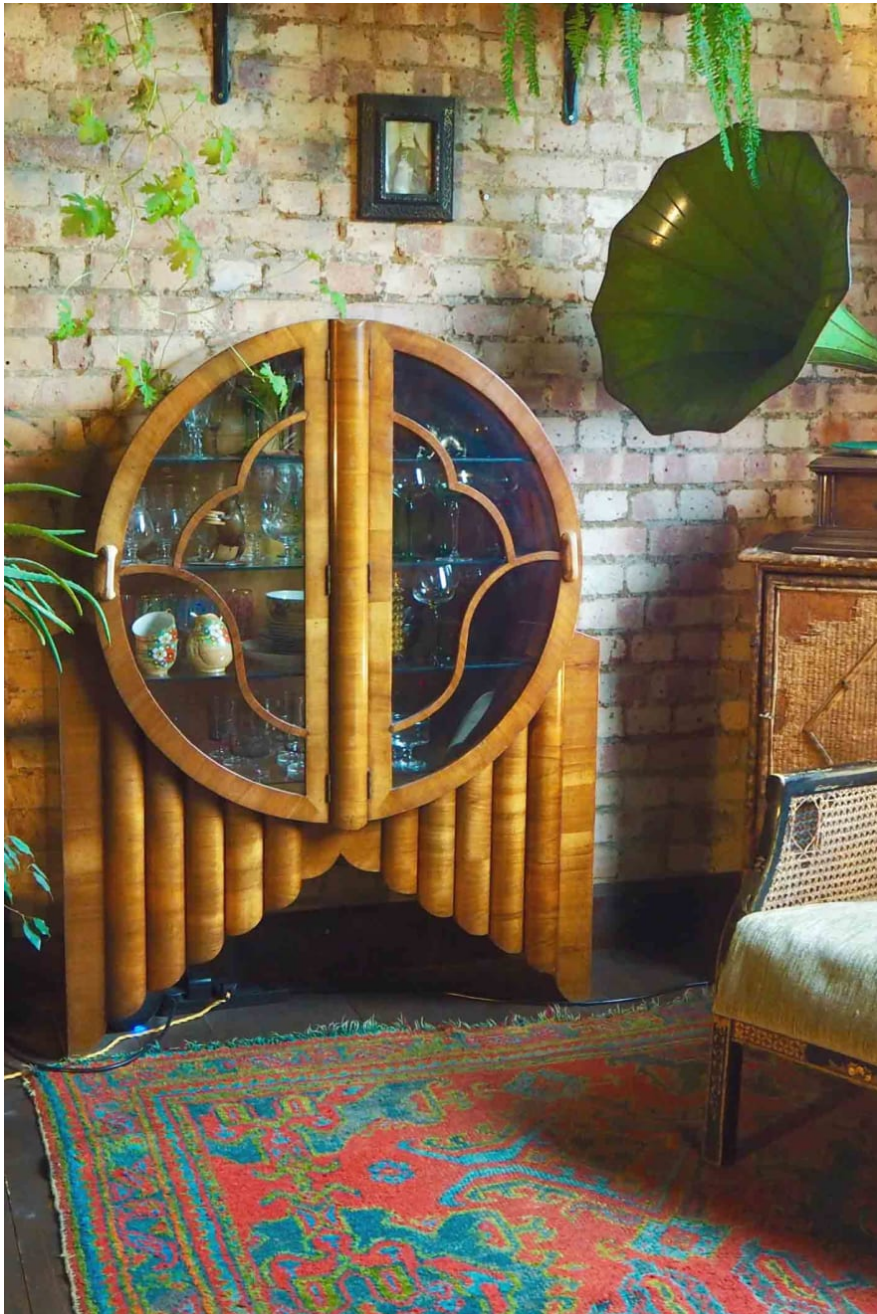

Bohemian Fantasy South E8

Luxury loft apartment with exotic charm and chocker block with charming features , including original antiques , Turkish carpets, distempred green walls, There are also many period features and high ceilings lend to the charm of this unique space. The location hire includes access to the rooftop with views across the East London cityscape.

CAROL HAYES
MANAGEMENT
CREATIVE ARTIST & STYLE MANAGEMENT

020 7482 1555

www.carolhayesmanagement.co.uk