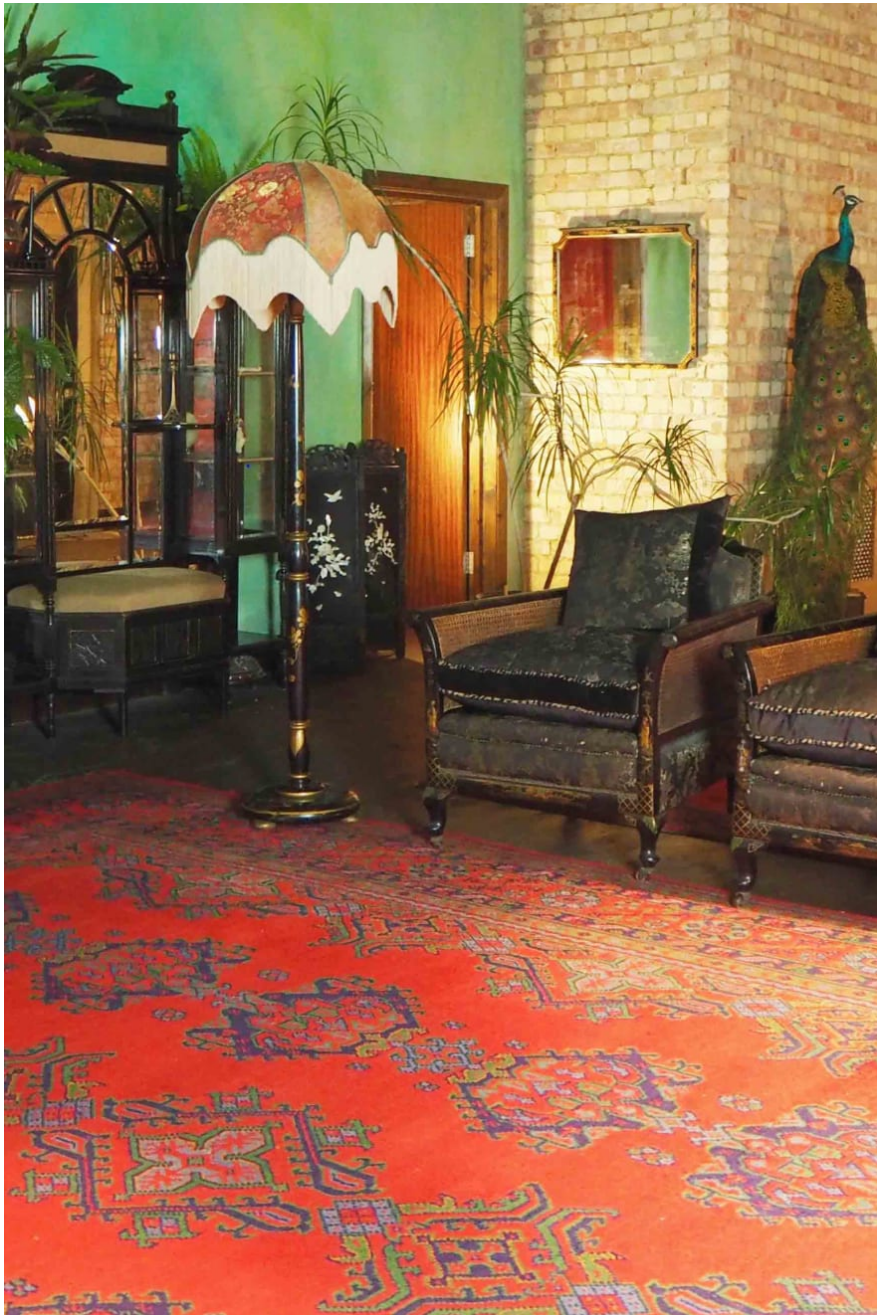

Bohemian Fantasy South E8

Luxury loft apartment with exotic charm and chocker block with charming features , including original antiques , Turkish carpets, distempred green walls, There are also many period features and high ceilings lend to the charm of this unique space. The location hire includes access to the rooftop with views across the East London cityscape.

CAROLHAYES
MANAGEMENT
CREATIVE ARTIST & STYLE MANAGEMENT

020 7482 1555

www.carolhayesmanagement.co.uk