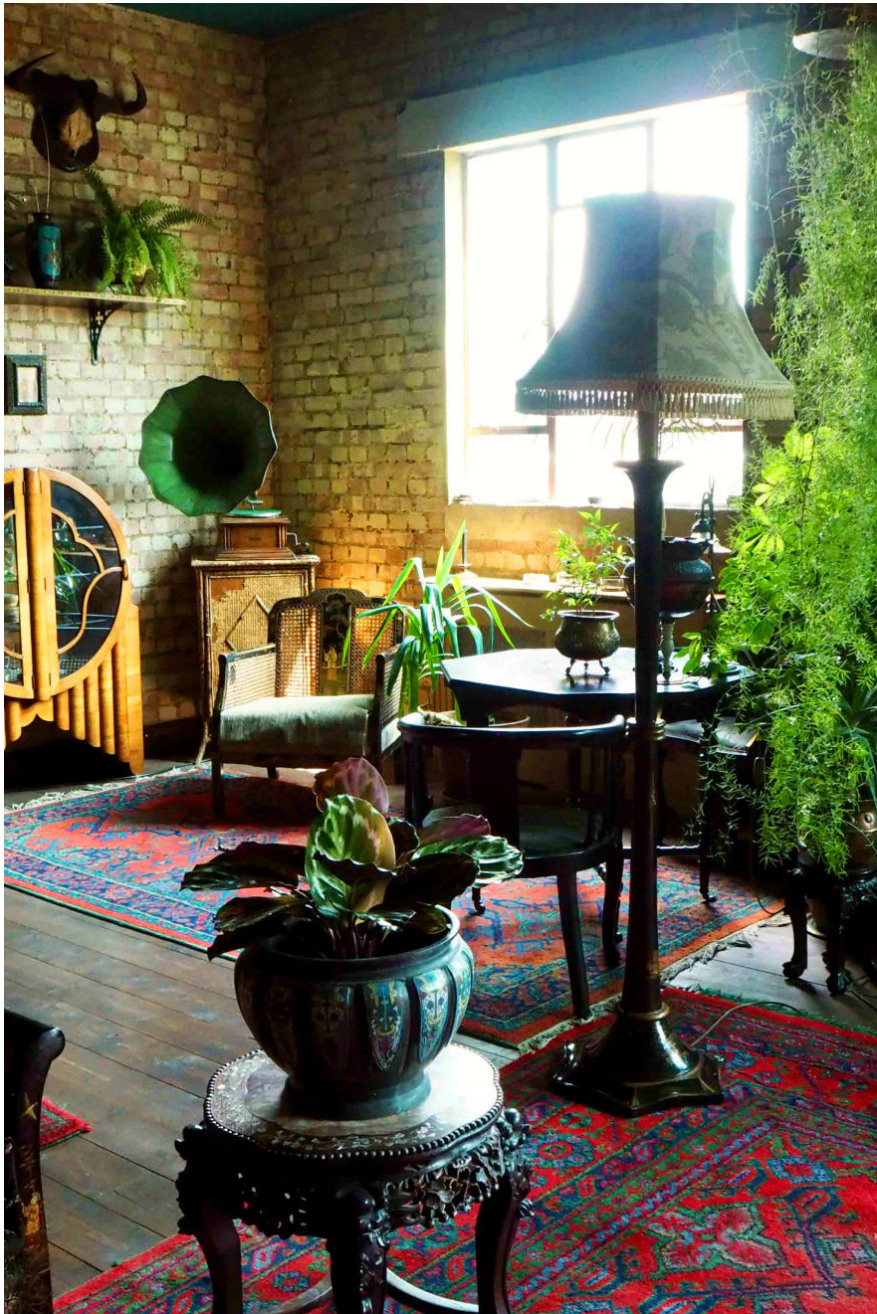

Bohemian Fantasy South E8

Luxury loft apartment with exotic charm and chocker block with charming features , including original antiques , Turkish carpets, distempored green walls, There are also many period features and high ceilings lend to the charm of this unique space. The location hire includes access to the rooftop with views across the East London cityscape.

CAROL HAYES
MANAGEMENT
CREATIVE ARTIST & STYLE MANAGEMENT

020 7482 1555

www.carolhayesmanagement.co.uk