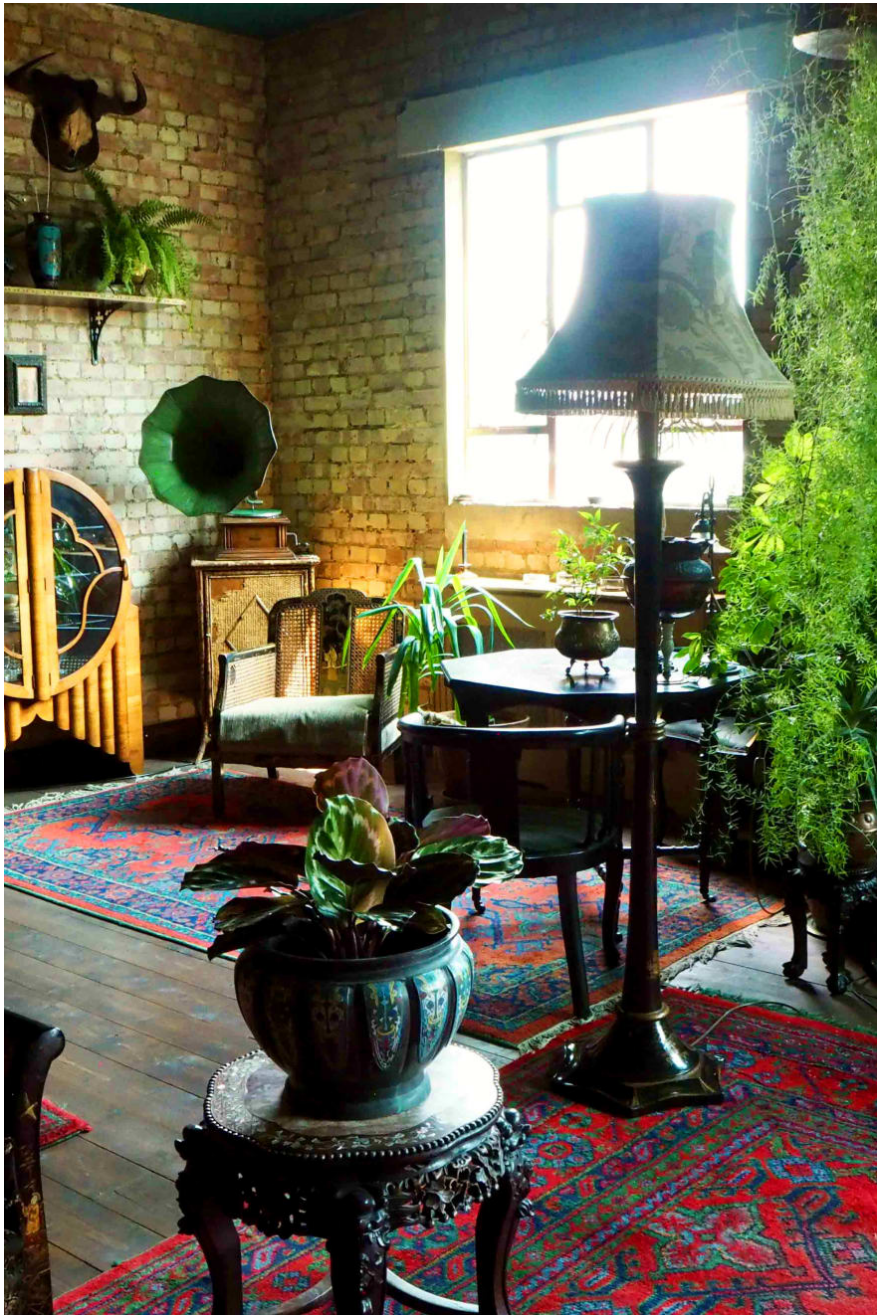

Bohemian Fantasy South E8

Luxury loft apartment with exotic charm and chocker block with charming features , including original antiques , Turkish carpets, distempored green walls, There are also many period features and high ceilings lend to the charm of this unique space. The location hire includes access to the rooftop with views across the East London cityscape.

CAROL HAYES
MANAGEMENT
CREATIVE ARTIST & STYLE MANAGEMENT

020 7482 1555

www.carolhayesmanagement.co.uk