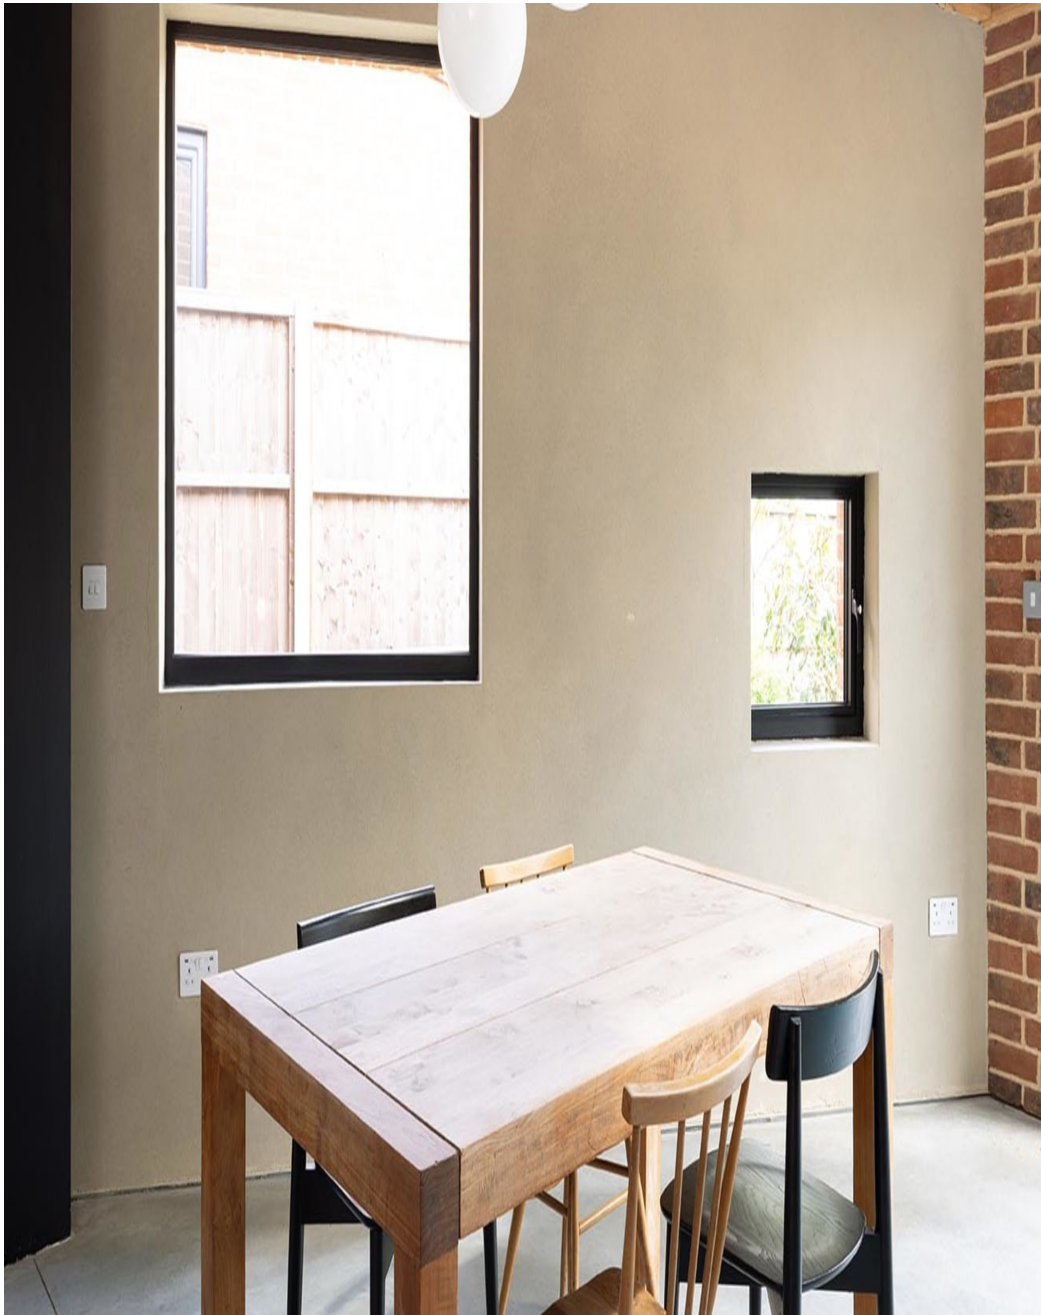

North London Light Location

Very spacious, open plan North London location, with a concrete floor and light-filled. Full of partly exposed materials, the feel is quite minimal/uncluttered. Near to Broomfield Park and not far from Alexandra Palace

CAROLHAYES
MANAGEMENT
CREATIVE ARTIST & STYLE MANAGEMENT

020 7482 1555

www.carolhayesmanagement.co.uk