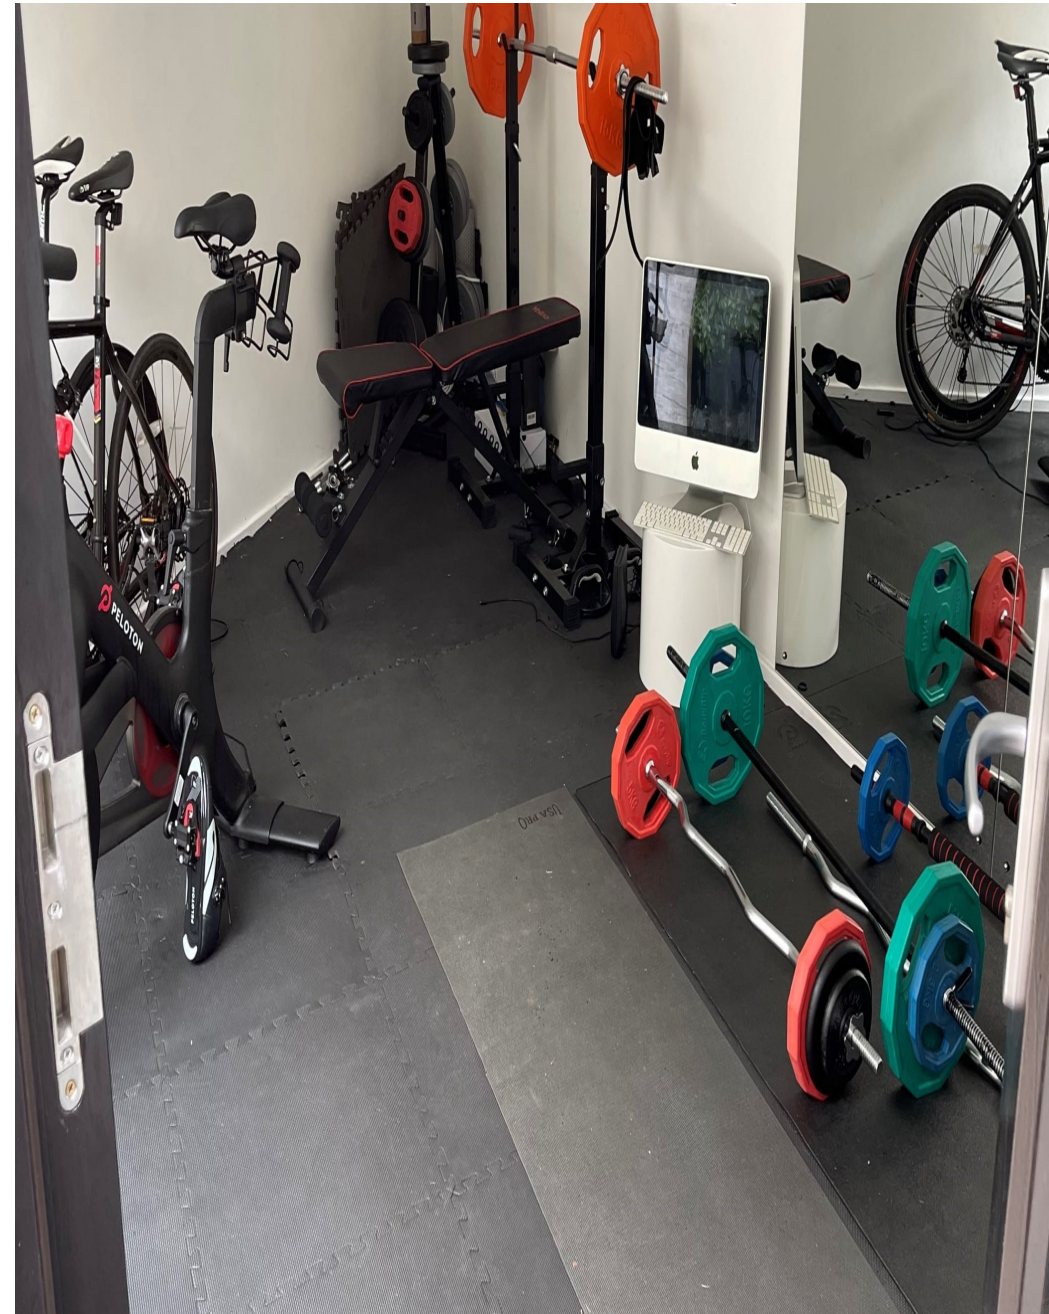

Modern Twist, Richmond

Originally built in the 1850's as the Gatehouse Lodge for Richmond Park this unique property has been transformed into a stunning example of Victorian meets Modern. This very exciting property is situated on the historic Coombe Estate, once a prestigious stamping ground of amongst others, royalty and politicians. Acquired by the current owners five years ago they, together with award winning architects McGarry Moon (www.mcgarry-moon.com) collaborated to achieve their combined vision for the property. The cottage has been comprehensively and sympathetically modernised to incorporate 21st Century requirements and

**CAROLHAYES
MANAGEMENT**

020 7482 1555

www.carolhayesmanagement.co.uk