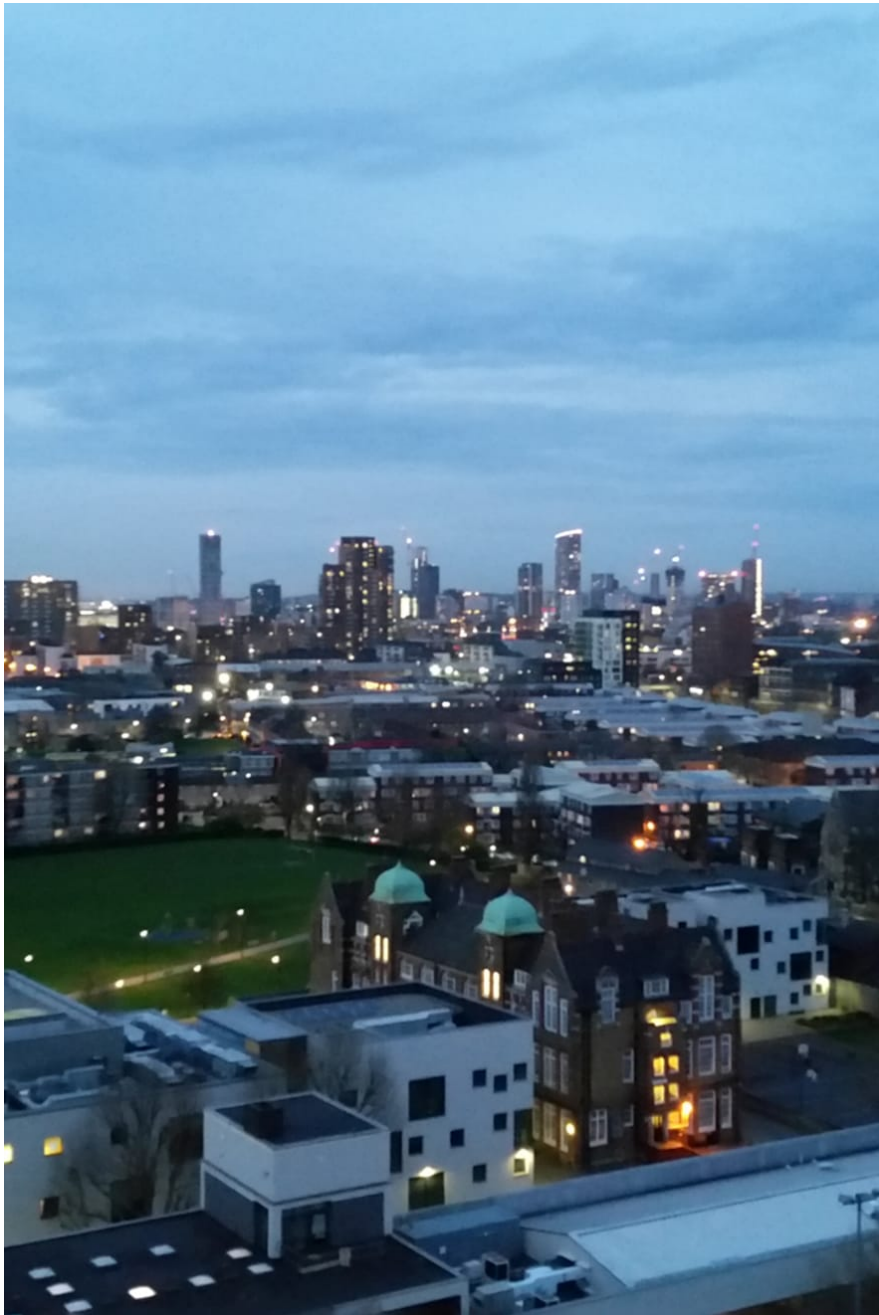

London Panoramic E14

A lovely modern apartment with a beautiful roof garden the most stunning views across the city

CAROLHAYES
MANAGEMENT
CREATIVE ARTIST & STYLE MANAGEMENT

020 7482 1555

www.carolhayesmanagement.co.uk