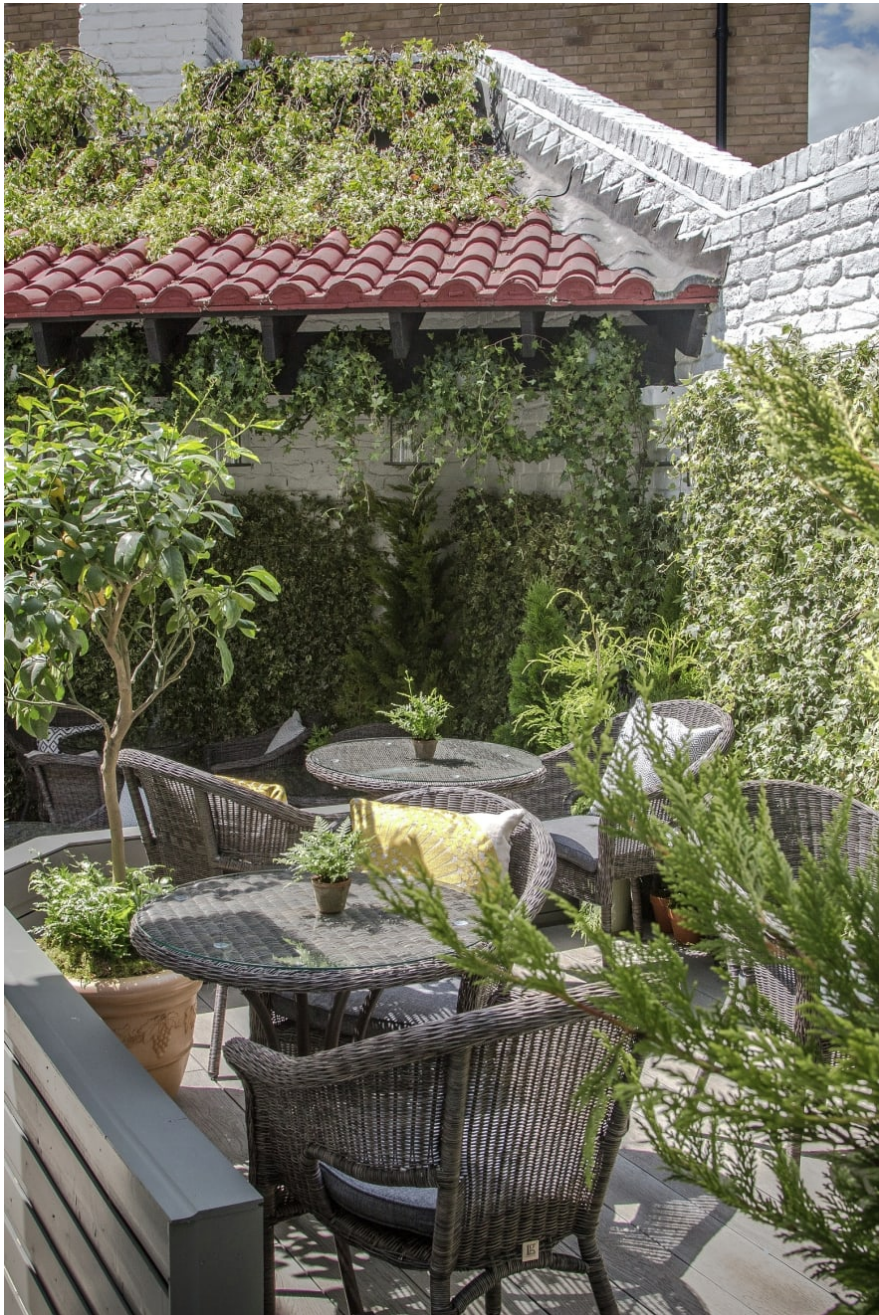

London House SW11

This restaurant and bar with views of Battersea Square is a stunning addition to our books. This property boasts a warren of little rooms featuring sleek monochrome furnishings. Featuring a delightful garden with climbing vines and plenty of seating.

London House SW11

This restaurant and bar with views of Battersea Square is a stunning addition to our books. This property boasts a variety of little rooms featuring sleek monochrome furnishings. Featuring a delightful garden with climbing vines and plenty of seating.

CAROLHAYES
MANAGEMENT
CREATIVE ARTIST & STYLE MANAGEMENT

020 7482 1555

www.carolhayesmanagement.co.uk

London House SW11

This restaurant and bar with views of Battersea Square is a stunning addition to our books. This property boasts a variety of little rooms featuring sleek monochrome furnishings. Featuring a delightful garden with climbing vines and plenty of seating.

CAROLHAYES
MANAGEMENT
CREATIVE ARTIST & STYLE MANAGEMENT

020 7482 1555

www.carolhayesmanagement.co.uk

London House SW11

This restaurant and bar with views of Battersea Square is a stunning addition to our books. This property boasts a garden of little rooms featuring sleek monochrome furnishings. Featuring a delightful garden with climbing vines and plenty of seating.