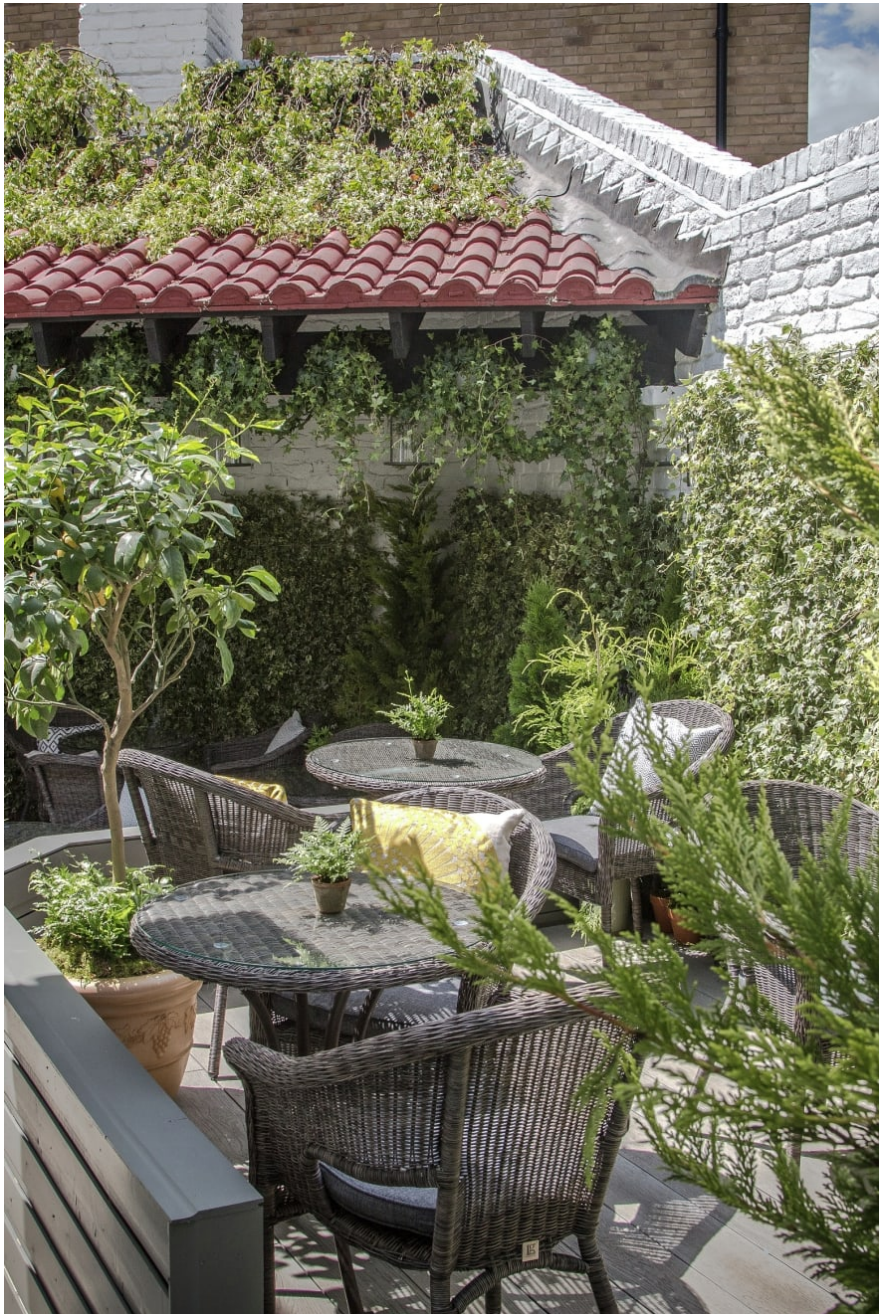

London House SW11

This restaurant and bar with views of Battersea Square is a stunning addition to our books. This property boasts a warren of little rooms featuring sleek monochrome furnishings. Featuring a delightful garden with climbing vines and plenty of seating.

London House SW11

This restaurant and bar with views of Battersea Square is a stunning addition to our books. This property boasts a variety of little rooms featuring sleek monochrome furnishings. Featuring a delightful garden with climbing vines and plenty of seating.

CAROLHAYES
MANAGEMENT
CREATIVE ARTIST & STYLE MANAGEMENT

020 7482 1555

www.carolhayesmanagement.co.uk

London House SW11

This restaurant and bar with views of Battersea Square is a stunning addition to our books. This property boasts a variety of little rooms featuring sleek monochrome furnishings. Featuring a delightful garden with climbing vines and plenty of seating.

CAROLHAYES
MANAGEMENT
CREATIVE ARTIST & STYLE MANAGEMENT

020 7482 1555

www.carolhayesmanagement.co.uk

London House SW11

This restaurant and bar with views of Battersea Square is a stunning addition to our books. This property boasts a garden of little rooms featuring sleek monochrome furnishings. Featuring a delightful garden with climbing vines and plenty of seating.