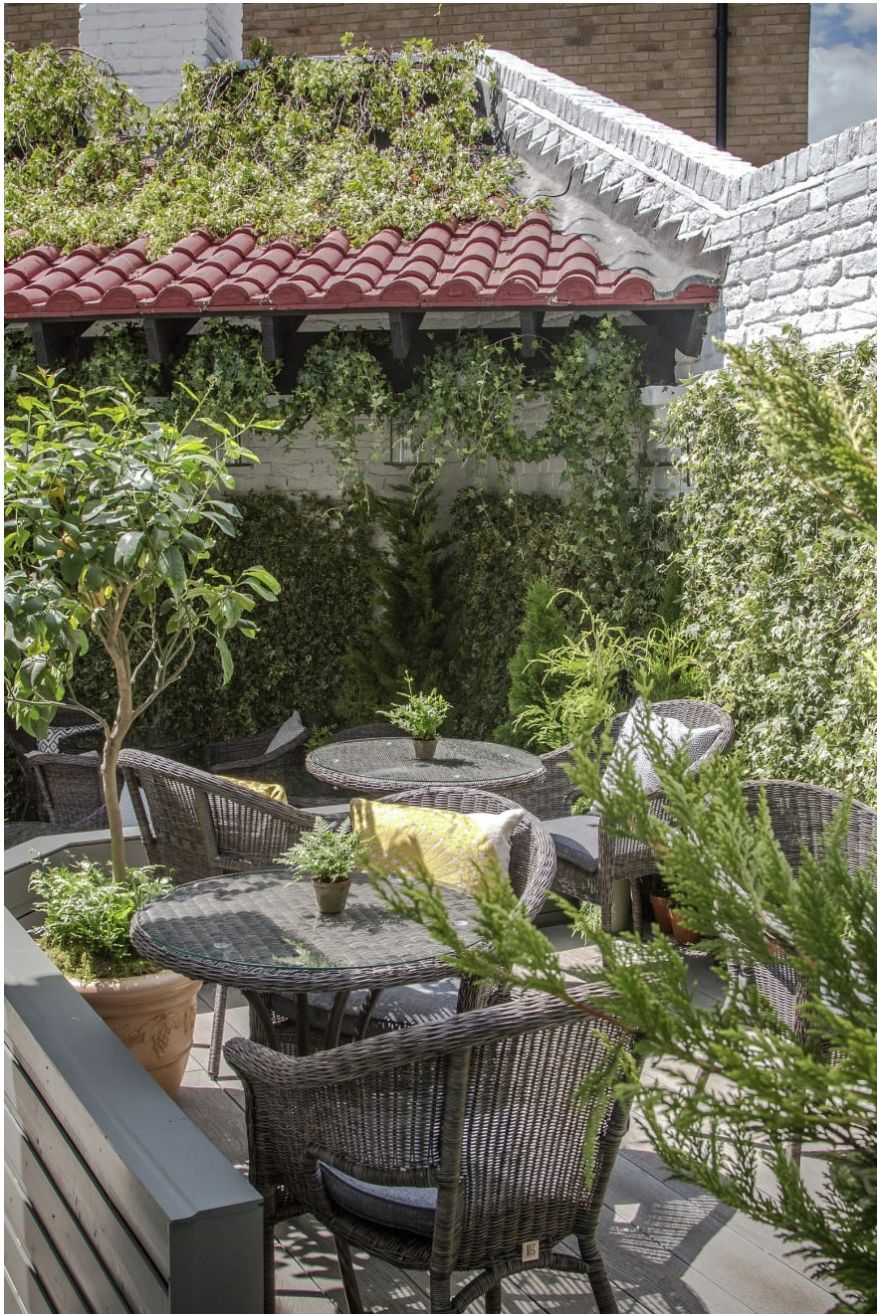

London House SW11

This restaurant and bar with views of Battersea Square is a stunning addition to our books. This property boasts a warren of little rooms featuring sleek monochrome furnishings. Featuring a delightful garden with climbing vines and plenty of seating.

London House SW11

This restaurant and bar with views of Battersea Square is a stunning addition to our books. This property boasts a variety of little rooms featuring sleek monochrome furnishings. Featuring a delightful garden with climbing vines and plenty of seating.

CAROLHAYES
MANAGEMENT
CREATIVE ARTIST & STYLE MANAGEMENT

020 7482 1555

www.carolhayesmanagement.co.uk

London House SW11

This restaurant and bar with views of Battersea Square is a stunning addition to our books. This property boasts a variety of little rooms featuring sleek monochrome furnishings. Featuring a delightful garden with climbing vines and plenty of seating.

CAROLHAYES
MANAGEMENT
CREATIVE ARTIST & STYLE MANAGEMENT

020 7482 1555

www.carolhayesmanagement.co.uk

London House SW11

This restaurant and bar with views of Battersea Square is a stunning addition to our books. This property boasts a garden of little rooms featuring sleek monochrome furnishings. Featuring a delightful garden with climbing vines and plenty of seating.