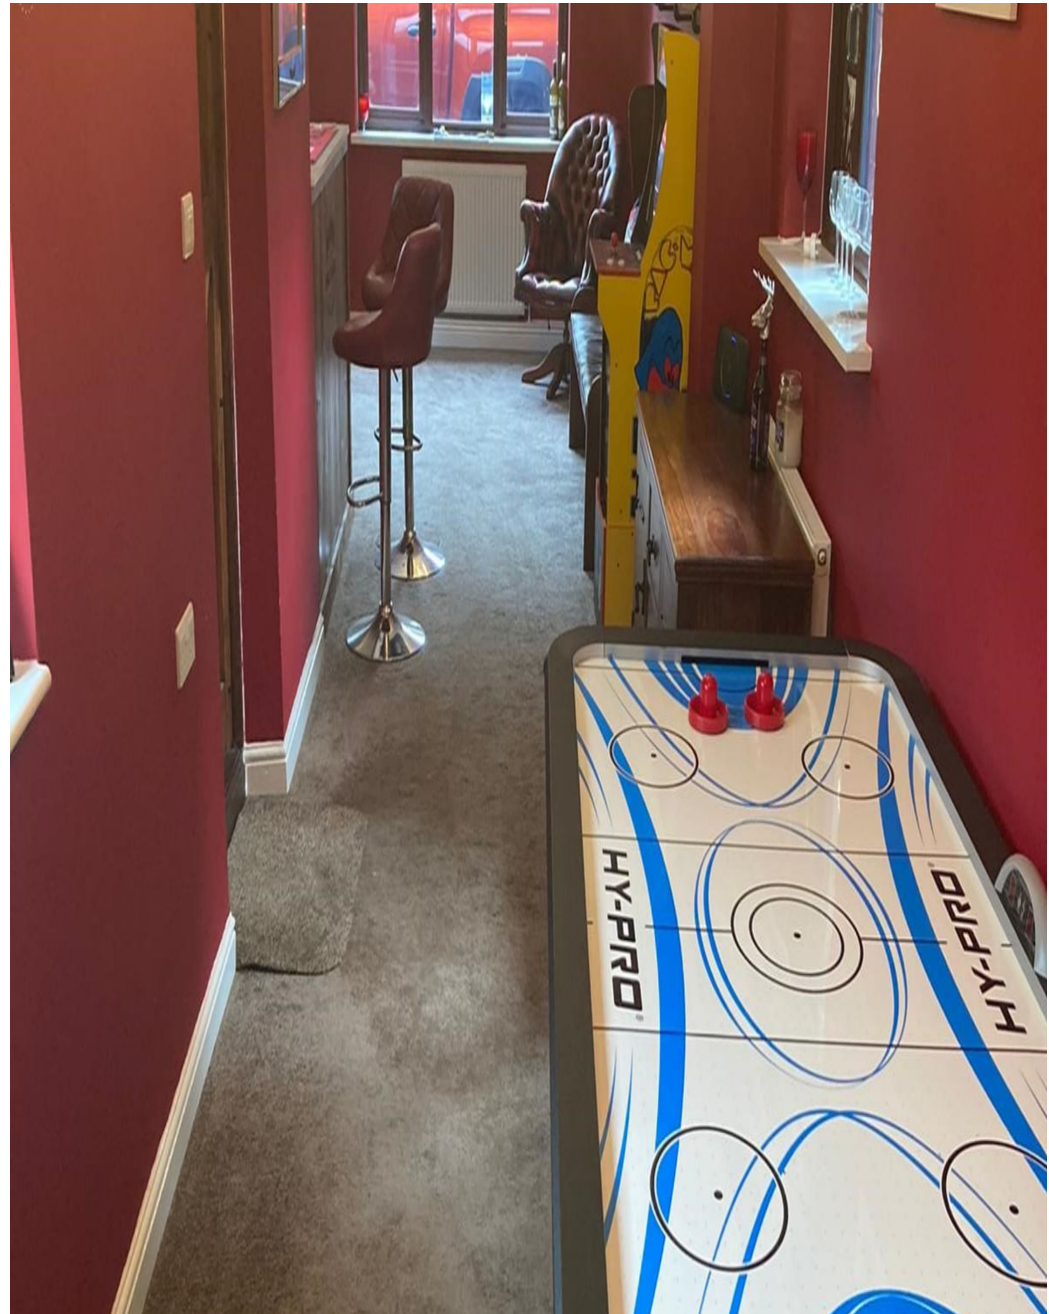

LOG CABIN - Sevenoaks

A fairy tale log cabin just 15 minutes from the M25. It has 2 bedrooms, 1 with the bath en-suite, shower room, small office, kitchen with lounge / diner and a back porch area & a log burner. Then there's a large porch area that joins to the other building which is the games room and utility room. It also boasts a large koi pond, decking area and a sizeable patio area. There's a fire pit at the bottom of the garden and a large double garage. There is ample parking for around 15 vehicles. The cabin is situated in the countryside in a remote part of Kent with woodland to one side. The whole plot is just under half an acre.

**CAROL HAYES
MANAGEMENT**

020 7482 1555

www.carolhayesmanagement.co.uk