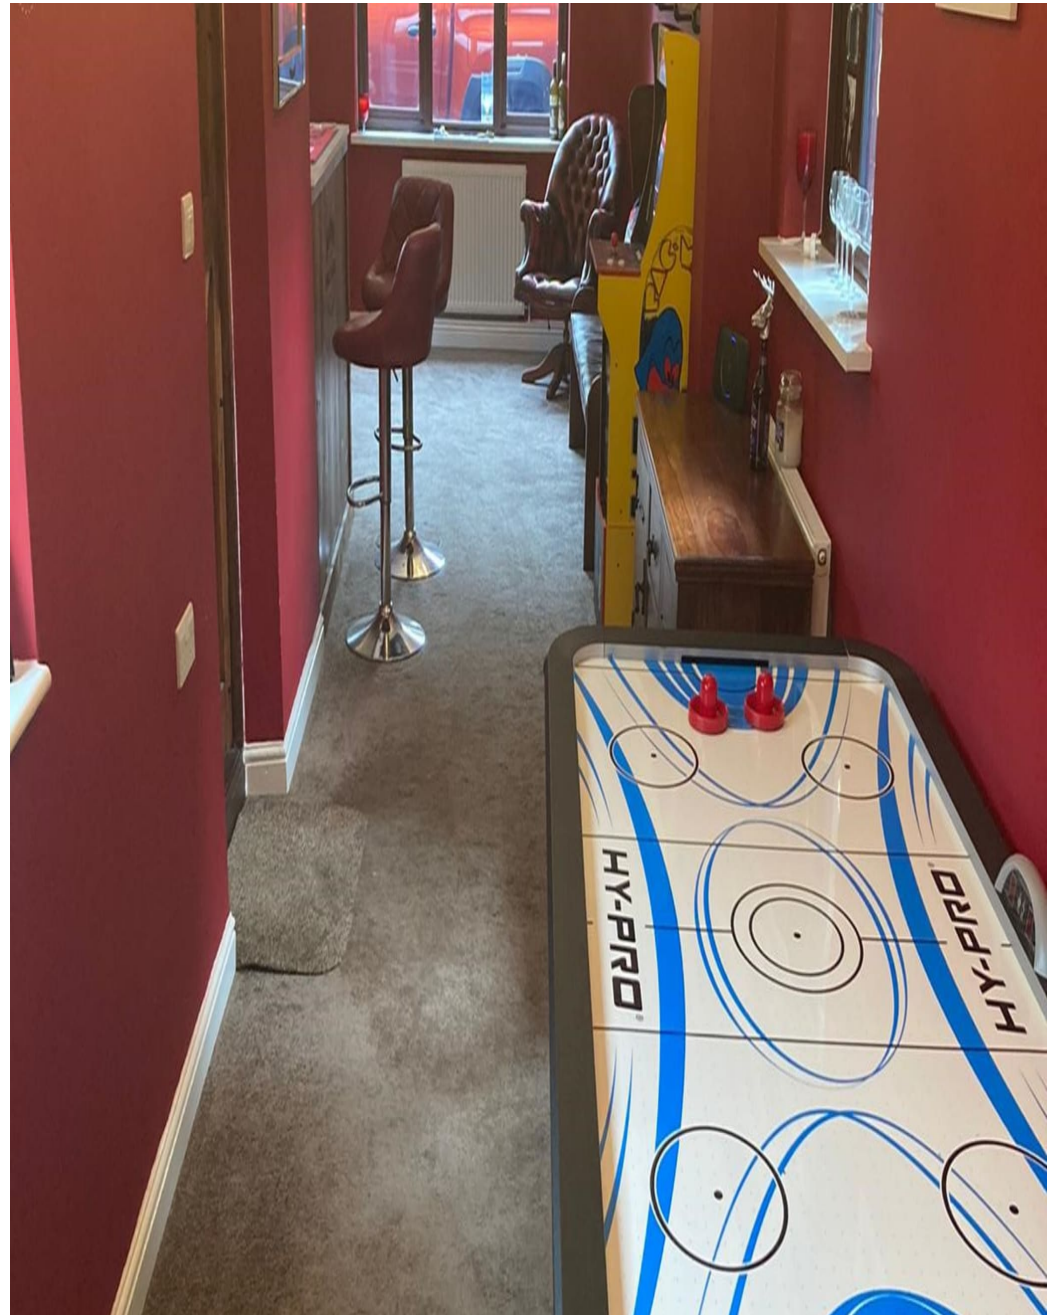

LOG CABIN - Sevenoaks

A fairy tale log cabin just 15 minutes from the M25. It has 2 bedrooms, 1 with the bath en-suite, shower room, small office, kitchen with lounge / diner and a back porch area & a log burner. Then there's a large porch area that joins to the other building which is the games room and utility room. It also boasts a large koi pond, decking area and a sizeable patio area. There's a fire pit at the bottom of the garden and a large double garage. There is ample parking for around 15 vehicles. The cabin is situated in the countryside in a remote part of Kent with woodland to one side. The whole plot is just under half an acre.

**CAROL HAYES
MANAGEMENT**

020 7482 1555

www.carolhayesmanagement.co.uk