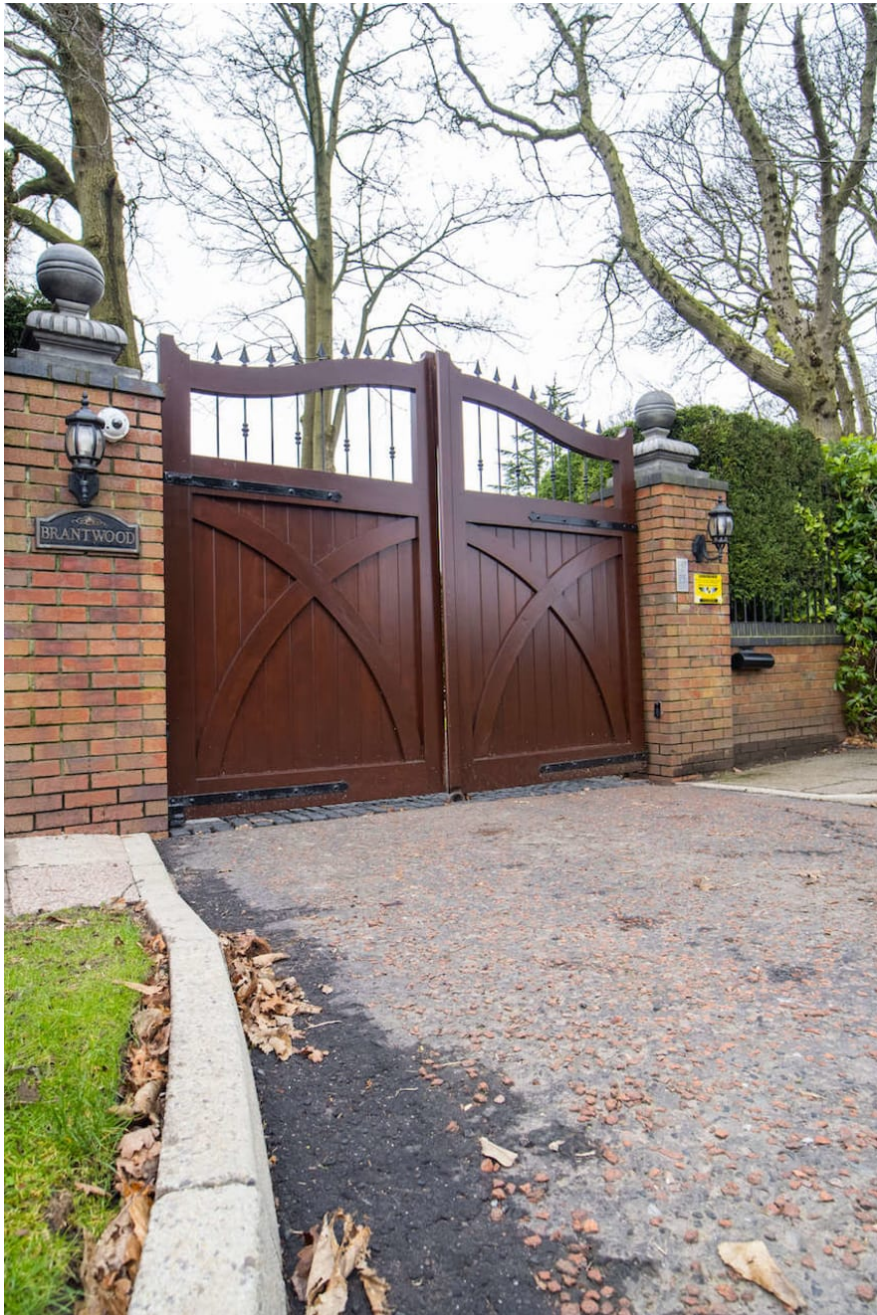

Lodge on the Lake - Knutsford

A beautiful grand property overlooking a stunning lake with its own private jetty! There is a large open plan living room with views across the lake and four bedrooms. The owner has a classic car collection that is available to hire as well!

CAROL HAYES
MANAGEMENT
CREATIVE ARTIST & STYLE MANAGEMENT

020 7482 1555

www.carolhayesmanagement.co.uk