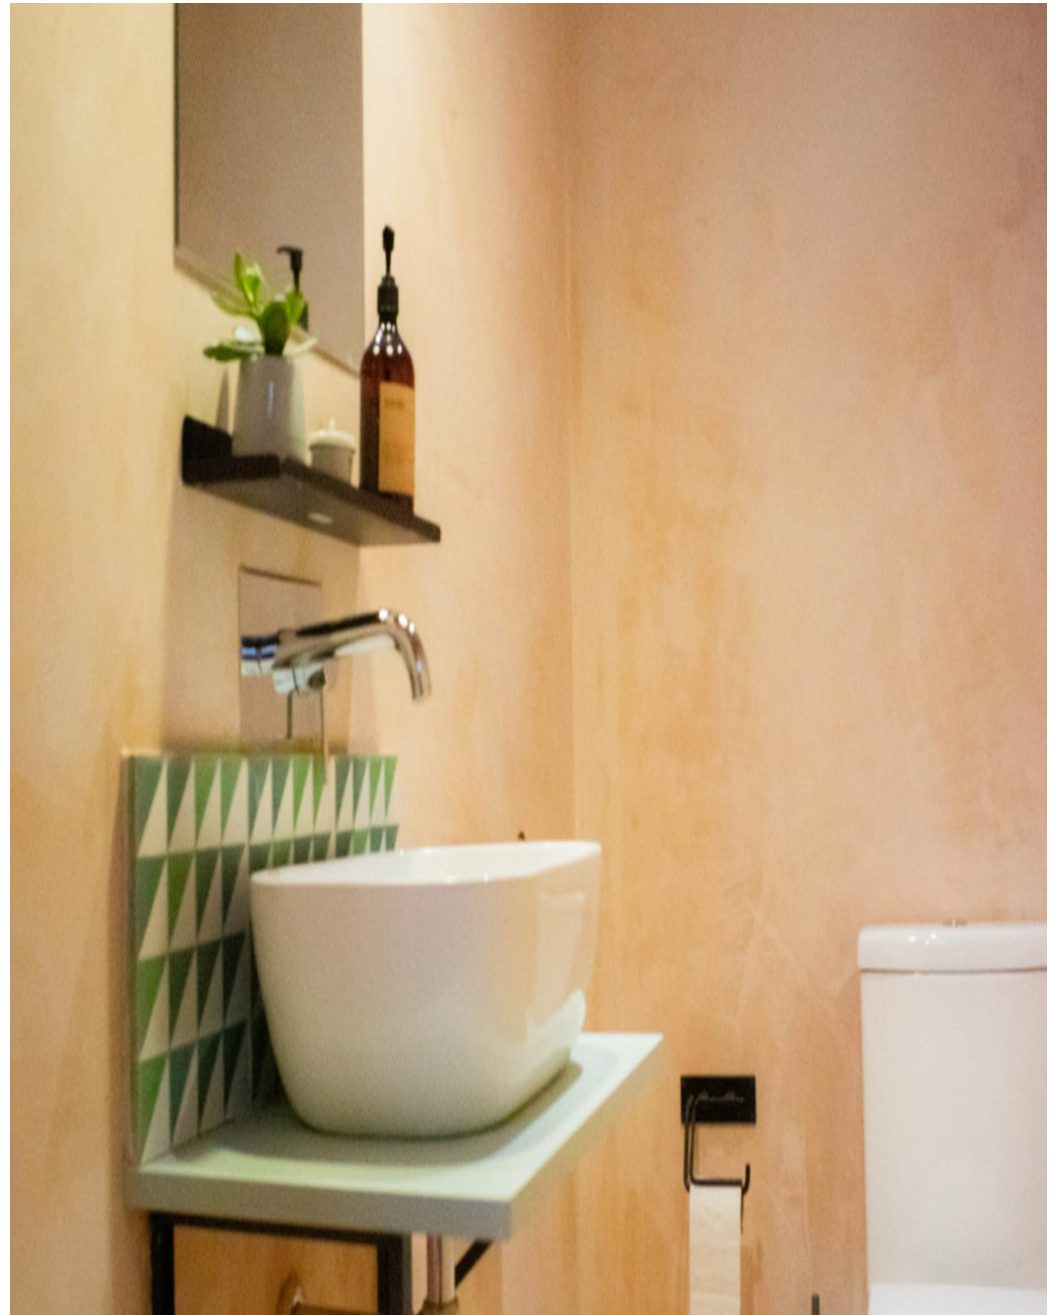

## Laboratory

Laboratory is a 2000 sq ft open plan studio set in a beautifully restored old tram depot in Clapton, East London. With an original stone floor, stripped wooden beams, granite feature walls and 18ft high ceilings. The space has beautiful daylight throughout the day, with blackout also available. We have two beautiful bathrooms, a shower room, large kitchen area with range oven, a client seating area and a make up station. The studio is located on the ground floor and offers free on street parking in the local area. We are a two minute walk from Clapton overground station.