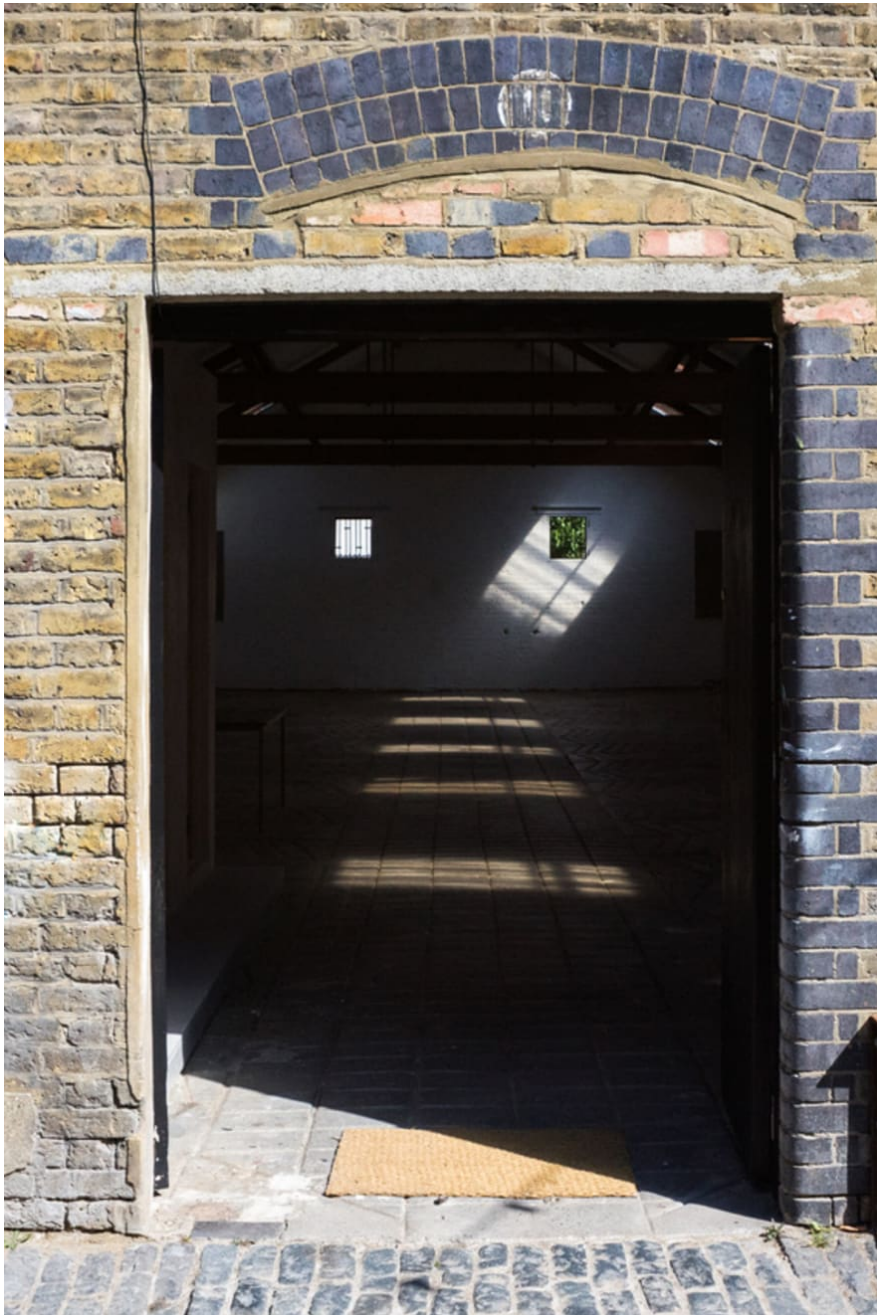

Laboratory

Laboratory is a 2000 sq ft open plan studio set in a beautifully restored old tram depot in Clapton, East London, with an original stone floor, stripped wooden beams, granite feature walls and 18ft high ceilings. The space has beautiful daylight throughout the day, with blackout also available. We have two beautiful bathrooms, a shower room, large kitchen area with range oven, a client seating area and a make up station. The studio is located on the ground floor and offers free on street parking in the local area. We are a two minute walk from Clapton overground station.

CAROLHAYES
MANAGEMENT

020 7482 1555

www.carolhayesmanagement.co.uk