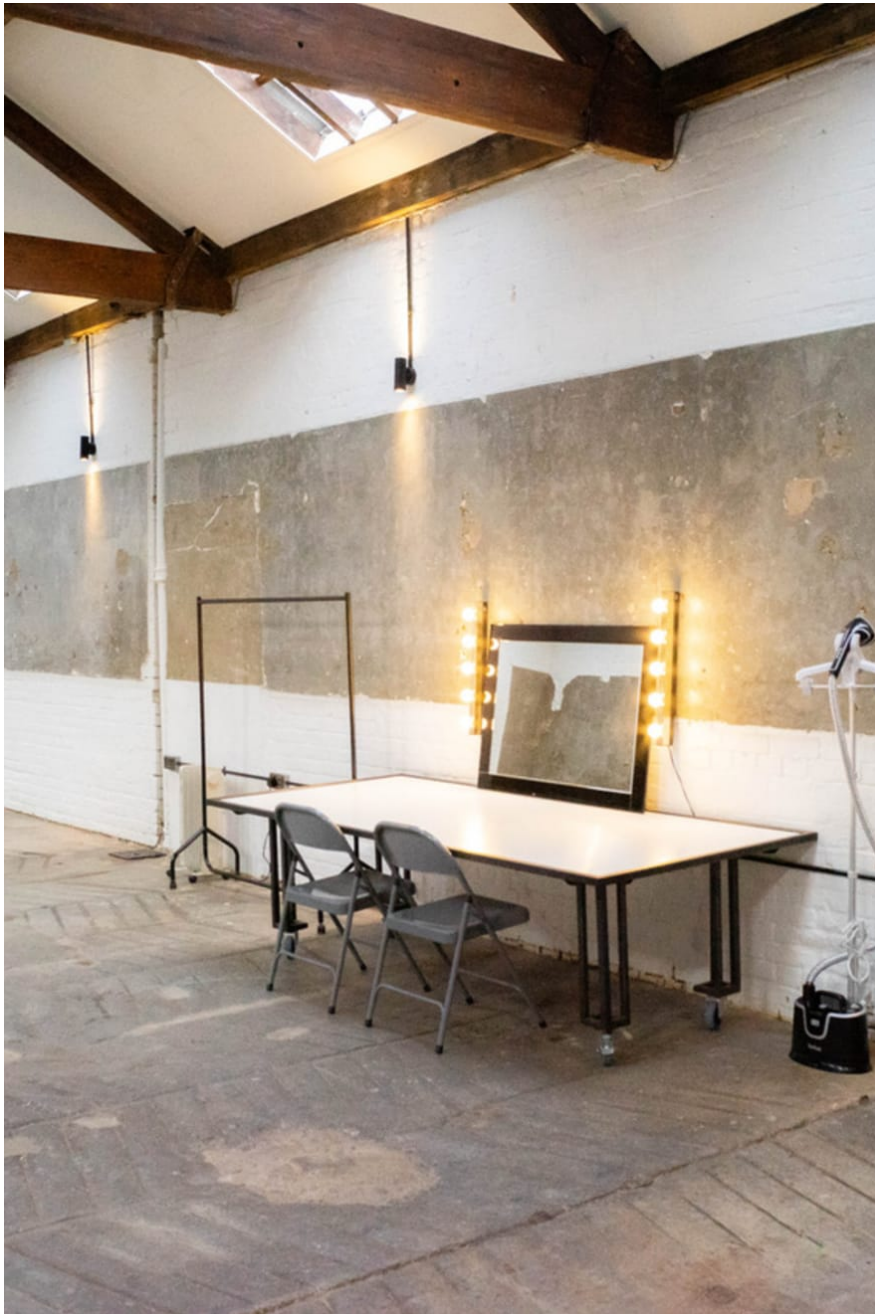

## Laboratory

Laboratory is a 2000 sq ft open plan studio set in a beautifully restored old tram depot in Clapton, East London. With an original stone floor, stripped wooden beams, granite feature walls and 18ft high ceilings. The space has beautiful daylight throughout the day, with blackout also available. We have two beautiful bathrooms, a shower room, large kitchen area with range oven, a client seating area and a make up station. The studio is located on the ground floor and offers free on street parking in the local area. We are a two minute walk from Clapton overground station.

## Laboratory

Laboratory is a 2000 sq ft open plan studio set in a beautifully restored old tram depot in Clapton, East London, with an original stone floor, stripped wooden beams, granite feature walls and 18ft high ceilings. The space has beautiful daylight throughout the day, with blackout also available. We have two beautiful bathrooms, a shower room, large kitchen area with range oven, a client seating area and a make up station. The studio is located on the ground floor and offers free on street parking in the local area. We are a two minute walk from Clapton overground station.