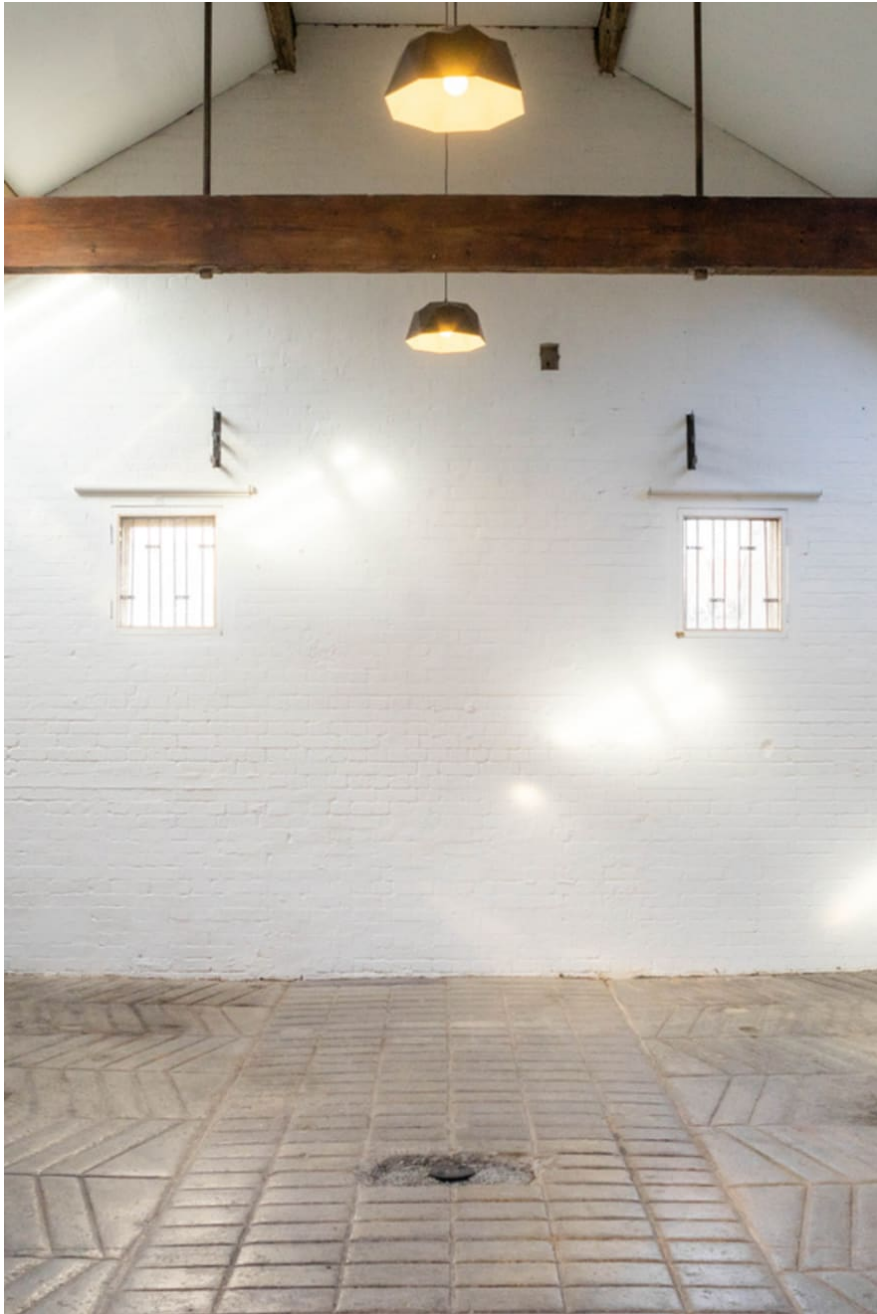

## Laboratory

Laboratory is a 2000 sq ft open plan studio set in a beautifully restored old tram depot in Clapton, East London. With an original stone floor, stripped wooden beams, granite feature walls and 18ft high ceilings. The space has beautiful daylight throughout the day, with blackout also available. We have two beautiful bathrooms, a shower room, large kitchen area with range oven, a client seating area and a make up station. The studio is located on the ground floor and offers free on street parking in the local area. We are a two minute walk from Clapton overground station.

## Laboratory

Laboratory is a 2000 sq ft open plan studio set in a beautifully restored old tram depot in Clapton, East London, with an original stone floor, stripped wooden beams, granite feature walls and 18ft high ceilings. The space has beautiful daylight throughout the day, with blackout also available. We have two beautiful bathrooms, a shower room, large kitchen area with range oven, a client seating area and a make up station. The studio is located on the ground floor and offers free on street parking in the local area. We are a two minute walk from Clapton overground station.