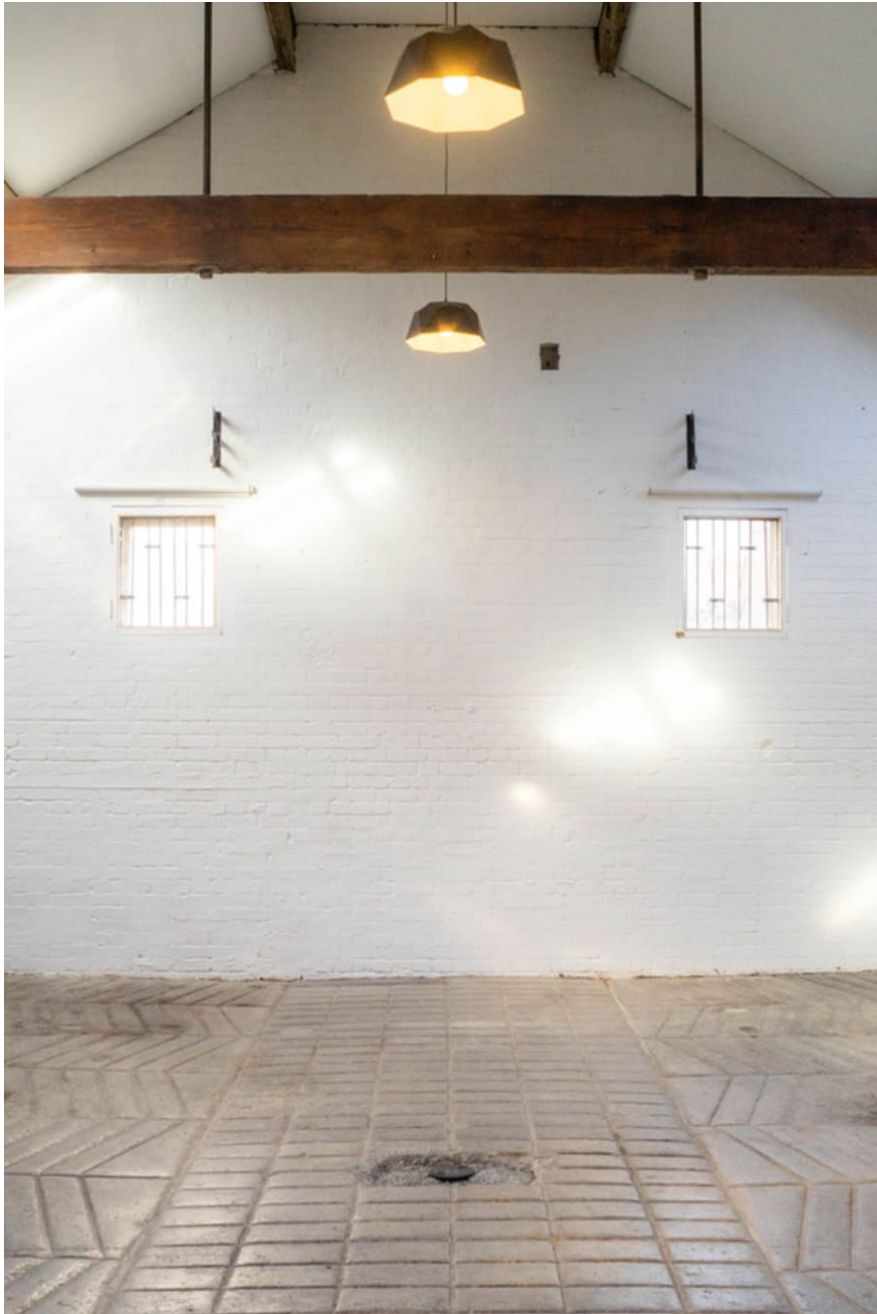

CAROLHAYES
MANAGEMENT
PROPERTY & FACILITIES

020 7482 1555

www.carolhayesmanagement.co.uk

Laboratory

Laboratory is a 2000 sq ft open plan studio set in a beautifully restored old tram depot in Clapton, East London, with an original stone floor, stripped wooden beams, granite feature walls and 18ft high ceilings. The space has beautiful daylight throughout the day, with blackout also available. We have two beautiful bathrooms, a shower room, large kitchen area with range oven, a client seating area and a make up station. The studio is located on the ground floor and offers free on street parking in the local area. We are a two minute walk from Clapton overground station.

CAROLHAYES
MANAGEMENT

020 7482 1555

www.carolhayesmanagement.co.uk

Laboratory

Laboratory is a 2000 sq ft open plan studio set in a beautifully restored old tram depot in Clapton, East London. With an original stone floor, stripped wooden beams, granite feature walls and 18ft high ceilings. The space has beautiful daylight throughout the day, with blackout also available. We have two beautiful bathrooms, a shower room, large kitchen area with range oven, a client seating area and a make up station. The studio is located on the ground floor and offers free on street parking in the local area. We are a two minute walk from Clapton overground station.