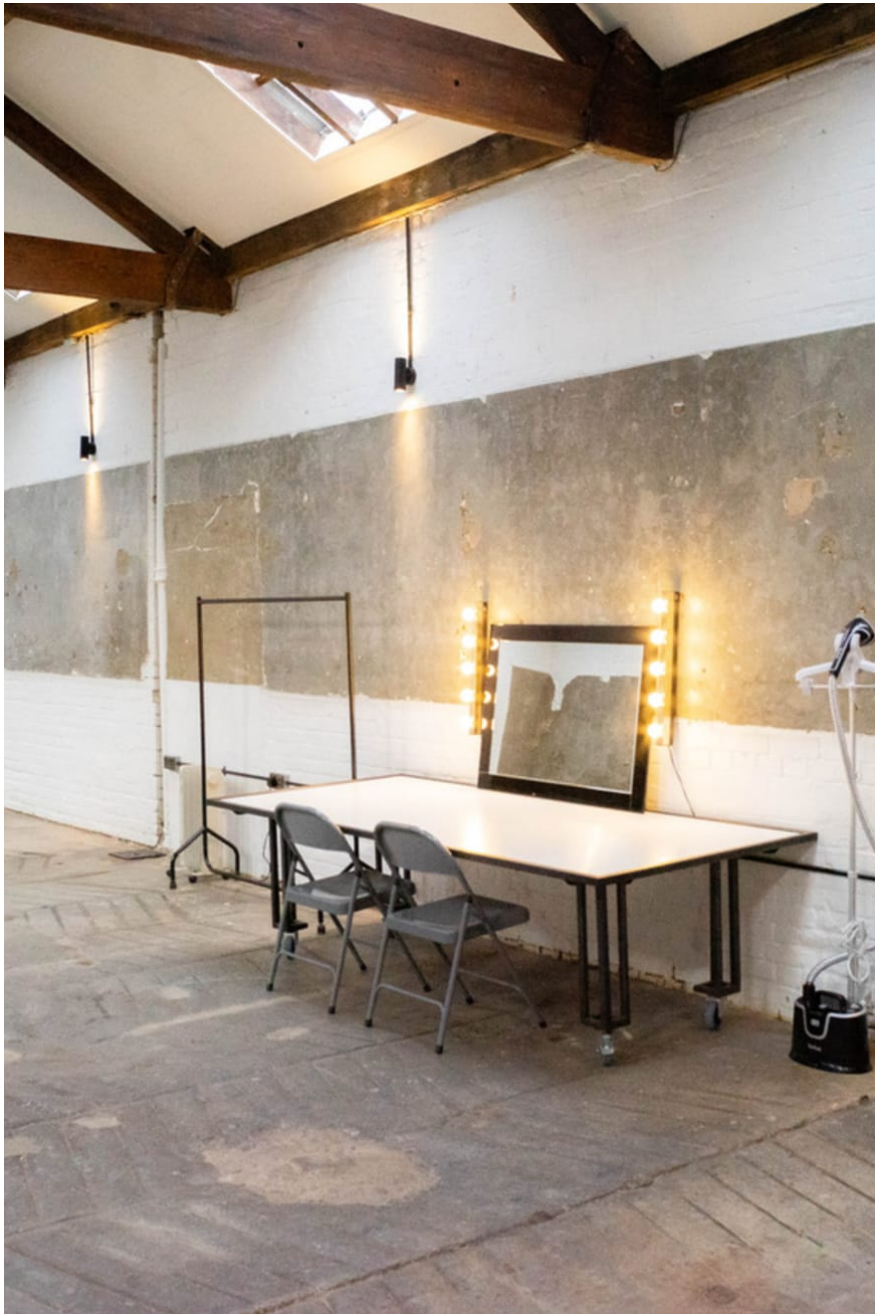

CAROLHAYES
MANAGEMENT

020 7482 1555

www.carolhayesmanagement.co.uk

Laboratory

Laboratory is a 2000 sq ft open plan studio set in a beautifully restored old tram depot in Clapton, East London. With an original stone floor, stripped wooden beams, granite feature walls and 18ft high ceilings. The space has beautiful daylight throughout the day, with blackout also available. We have two beautiful bathrooms, a shower room, large kitchen area with range oven, a client seating area and a make up station. The studio is located on the ground floor and offers free on street parking in the local area. We are a two minute walk from Clapton overground station.

CAROLHAYES
MANAGEMENT
PROPERTY & FACILITIES

020 7482 1555

www.carolhayesmanagement.co.uk

Laboratory

Laboratory is a 2000 sq ft open plan studio set in a beautifully restored old tram depot in Clapton, East London, with an original stone floor, stripped wooden beams, granite feature walls and 18ft high ceilings. The space has beautiful daylight throughout the day, with blackout also available. We have two beautiful bathrooms, a shower room, large kitchen area with range oven, a client seating area and a make up station. The studio is located on the ground floor and offers free on street parking in the local area. We are a two minute walk from Clapton overground station.

CAROL HAYES
MANAGEMENT

020 7482 1555

www.carolhayesmanagement.co.uk

Laboratory

Laboratory is a 2000 sq ft open plan studio set in a beautifully restored old tram depot in Clapton, East London, with an original stone floor, stripped wooden beams, granite feature walls and 18ft high ceilings. The space has beautiful daylight throughout the day, with blackout also available. We have two beautiful bathrooms, a shower room, large kitchen area with range oven, a client seating area and a make up station. The studio is located on the ground floor and offers free on street parking in the local area. We are a two minute walk from Clapton overground station.