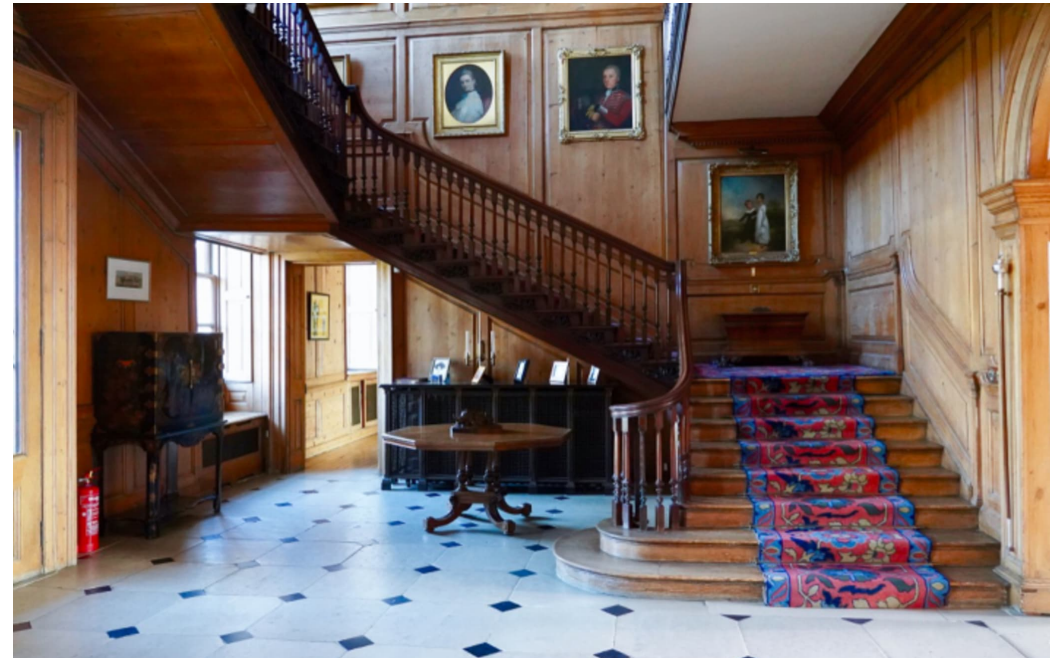

## Kemsing Estate - Kent

This marvellous 17th century estate is steeped in history and has and offers an abundance of possibilities. The interior of the main house has many of the original features from the Caroline period (1633) with a stunning staircase and several bedrooms with four poster beds. As well as the main house there are a myriad of different options to shoot in. This includes an orangery, some old stables (with features from bygone days), a kitchen garden, potting shed, greenhouse, a boxing ring, tennis courts, swimming pool, and many fascinating derelict outbuildings. In addition to this marvellous property there are hundreds of acres of woodlands and thousands of acres of farmland. They are host of many shoots, including filming for the TV comedy drama The Great . Kemsing Estate is based just outside of Sevenoaks in Kent, so within easy access from London.