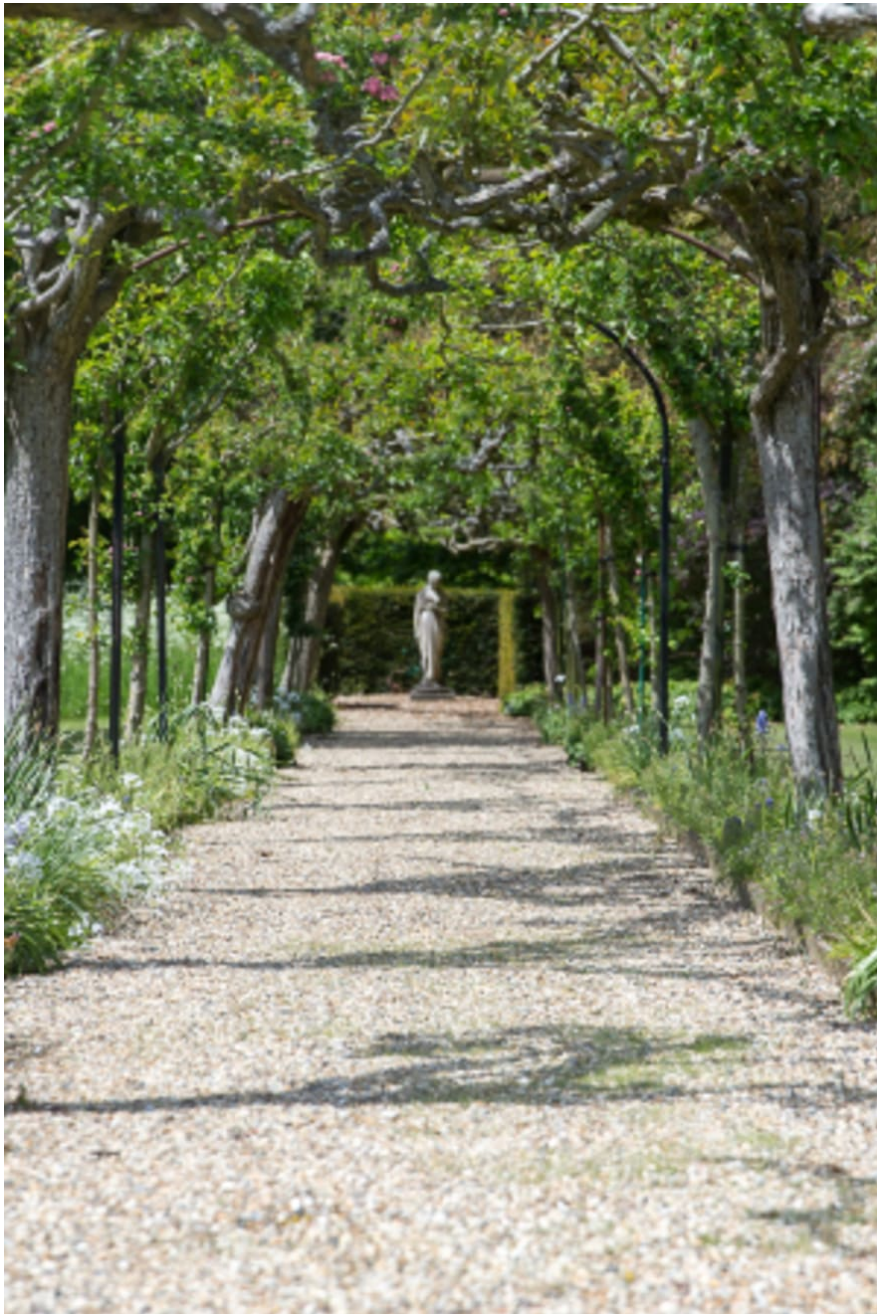

Kemsing Estate - Kent

This marvellous 17th century estate is steeped in history and has and offers an abundance of possibilities. The interior of the main house has many of the original features from the Caroline period (1633) with a stunning staircase and several bedrooms with four poster beds. As well as the main house there are a myriad of different options to shoot in. This includes an orangery, some old stables (with features from bygone days), a kitchen garden, potting shed, greenhouse, a boxing ring, tennis courts, swimming pool, and many fascinating derelict outbuildings. In addition to this marvellous property there are hundreds of acres of woodlands and

CAROLHAYES
MANAGEMENT

020 7482 1555

www.carolhayesmanagement.co.uk