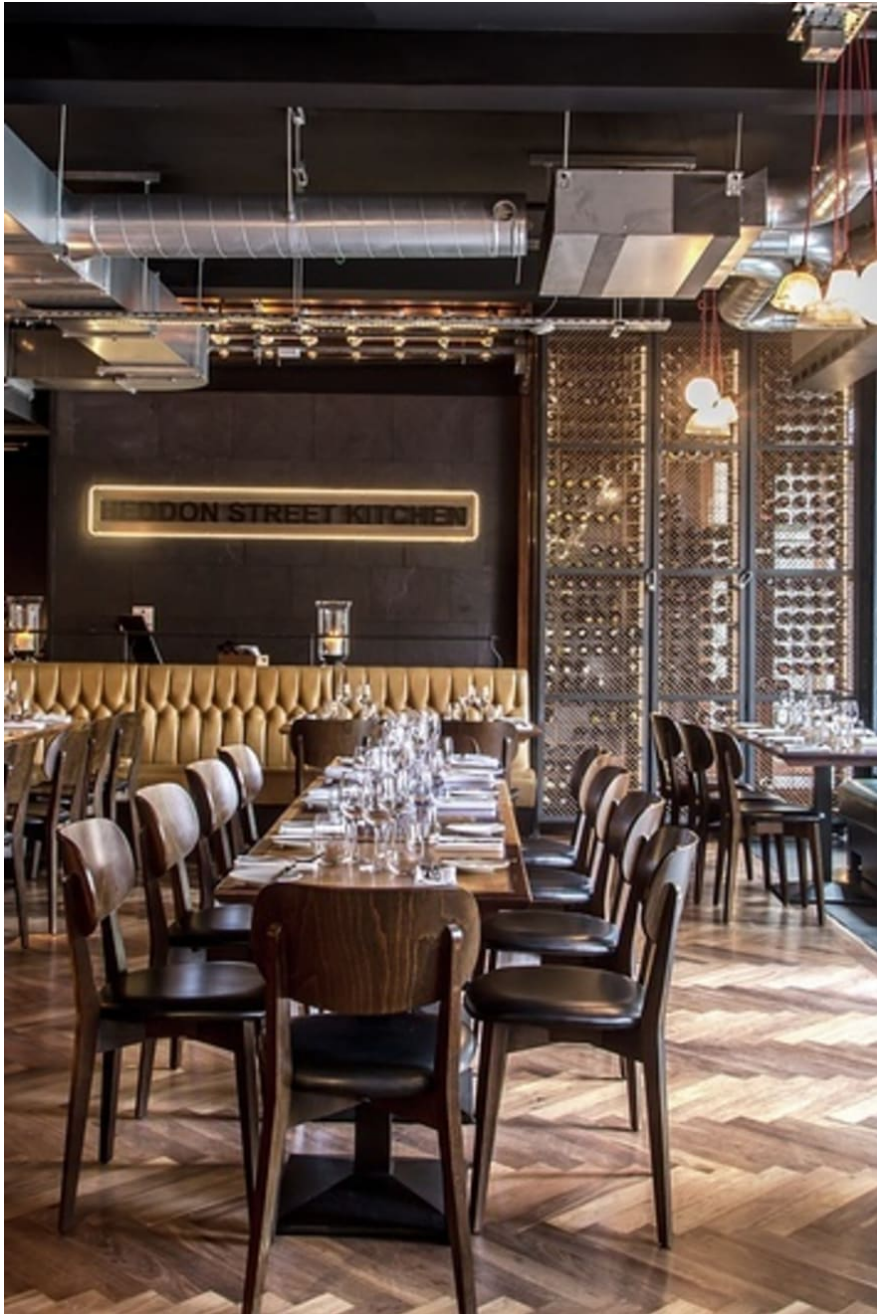

HSK, London W1

A beautiful and brooding restaurant over two floors featuring a blend of stylish and modern design.

HSK, London W1

A beautiful and brooding restaurant over two floors featuring a blend of stylish and modern design.

CAROLHAYES
MANAGEMENT
CREATIVE ARTIST & STYLE MANAGEMENT

020 7482 1555

www.carolhayesmanagement.co.uk

HSK, London W1

A beautiful and brooding restaurant over two floors featuring a blend of stylish and modern design.