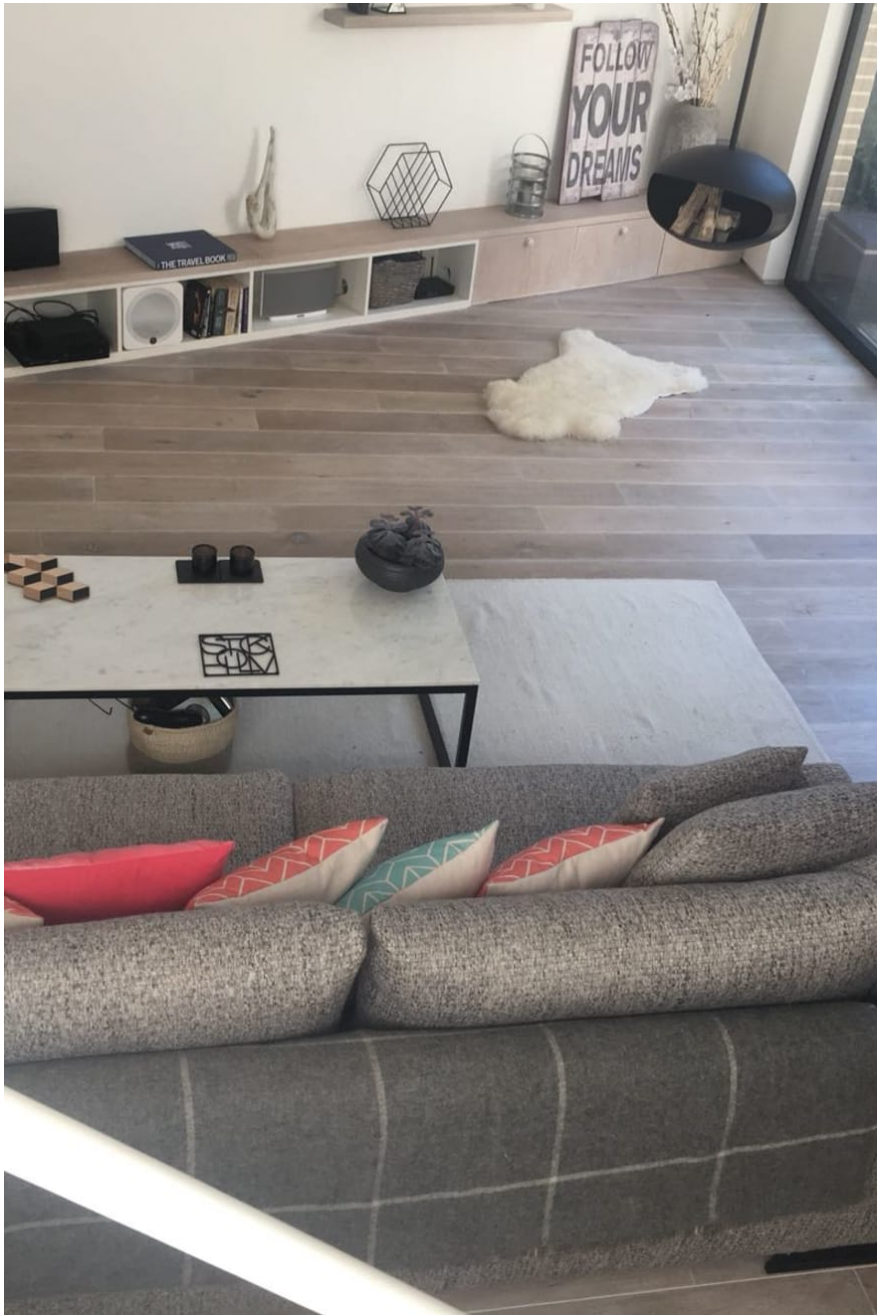

Herringbone House, N16

Scandinavian inspired home, with modern finishings. The walls and floors are a soft white washed lime oak. There is an open plan living room to the kitchen and sliding glass doors creating a warm, open space. A floating staircase leads upstairs to three spacious bedrooms and a landing area with a sky light, offering natural light which flows through the house. The perfect space for interiors, lingerie, fashion shoots or filming. The house is based in North London, N16.

CAROLHAYES
MANAGEMENT

020 7482 1555

www.carolhayesmanagement.co.uk

Herringbone House, N16

Scandinavian inspired home, with modern finishings. The walls and floors are a soft white washed lime oak. There is an open plan living room to the kitchen and sliding glass doors creating a warm, open space. A floating staircase leads upstairs to three spacious bedrooms and a landing area with a sky light, offering natural light which flows through the house. The perfect space for interiors, lingerie, fashion shoots or filming. The house is based in North London, N16.

CAROL HAYES
MANAGEMENT

020 7482 1555

www.carolhayesmanagement.co.uk

Herringbone House, N16

Scandinavian inspired home, with modern finishings. The walls and floors are a soft white washed lime oak. There is an open plan living room to the kitchen and sliding glass doors creating a warm, open space. A floating staircase leads upstairs to three spacious bedrooms and a landing area with a sky light, offering natural light which flows through the house. The perfect space for interiors, lingerie, fashion shoots or filming. The house is based in North London, N16.