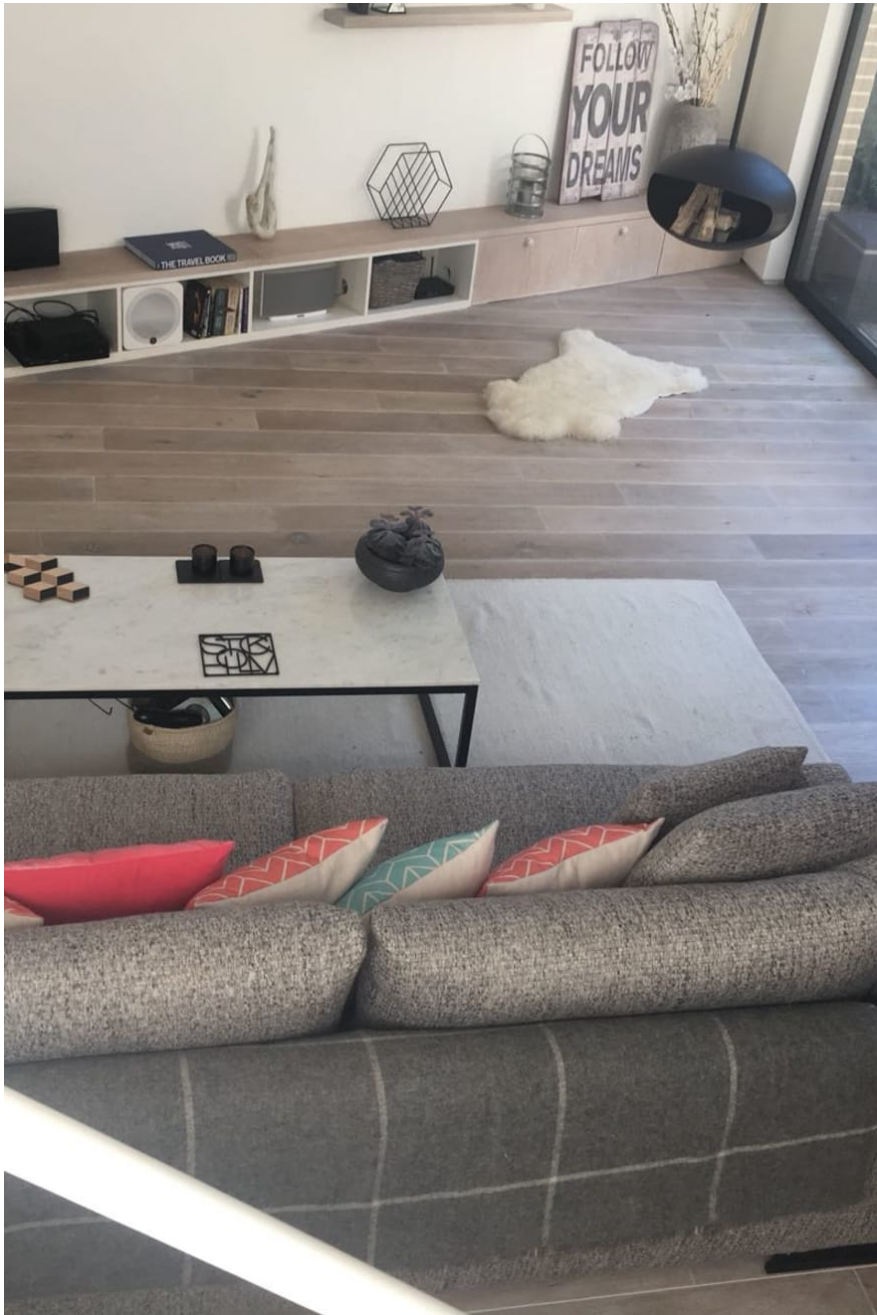

Herringbone House, N16

Scandinavian inspired home, with modern finishings. The walls and floors are a soft white washed lime oak. There is an open plan living room to the kitchen and sliding glass doors creating a warm, open space. A floating staircase leads upstairs to three spacious bedrooms and a landing area with a sky light, offering natural light which flows through the house. The perfect space for interiors, lingerie, fashion shoots or filming. The house is based in North London, N16.

CAROLHAYES
MANAGEMENT

020 7482 1555

www.carolhayesmanagement.co.uk

Herringbone House, N16

Scandinavian inspired home, with modern finishings. The walls and floors are a soft white washed pine oak. There is an open plan living room to the kitchen and sliding glass doors creating a warm, open space. A floating staircase leads upstairs to three spacious bedrooms and a landing area with a sky light, offering natural light which flows through the house. The perfect space for interiors, lingerie, fashion shoots or filming. The house is based in North London, N16.

CAROL HAYES
MANAGEMENT

020 7482 1555

www.carolhayesmanagement.co.uk

Herringbone House, N16

Scandinavian inspired home, with modern finishings. The walls and floors are a soft white washed lime oak. There is an open plan living room to the kitchen and sliding glass doors creating a warm, open space. A floating staircase leads upstairs to three spacious bedrooms and a landing area with a sky light, offering natural light which flows through the house. The perfect space for interiors, lingerie, fashion shoots or filming. The house is based in North London, N16.