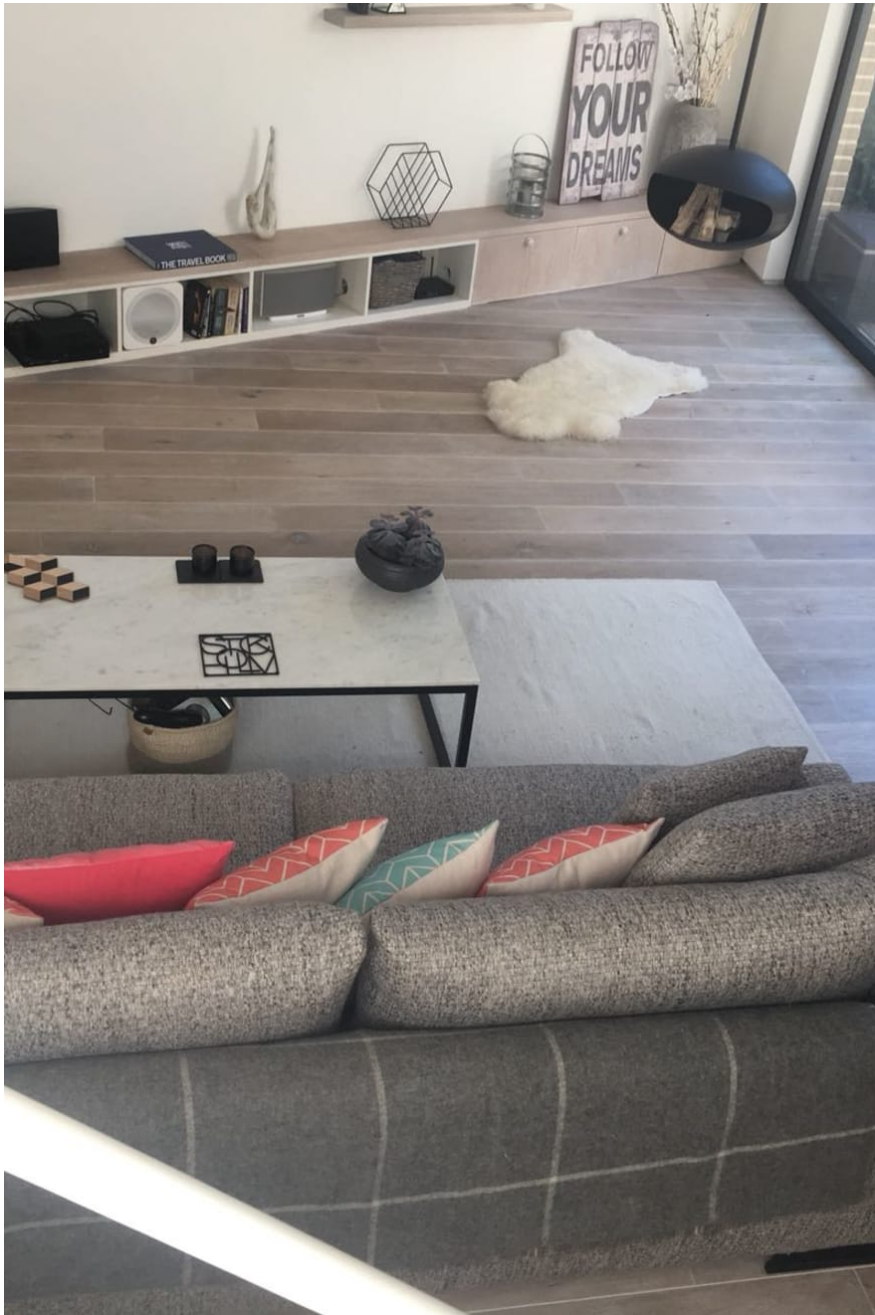

Herringbone House, N16

Scandinavian inspired home, with modern finishings. The walls and floors are a soft white washed lime oak. There is an open plan living room to the kitchen and sliding glass doors creating a warm, open space. A floating staircase leads upstairs to three spacious bedrooms and a landing area with a sky light, offering natural light which flows through the house. The perfect space for interiors, lingerie, fashion shoots or filming. The house is based in North London, N16.

CAROL HAYES
MANAGEMENT

020 7482 1555

www.carolhayesmanagement.co.uk