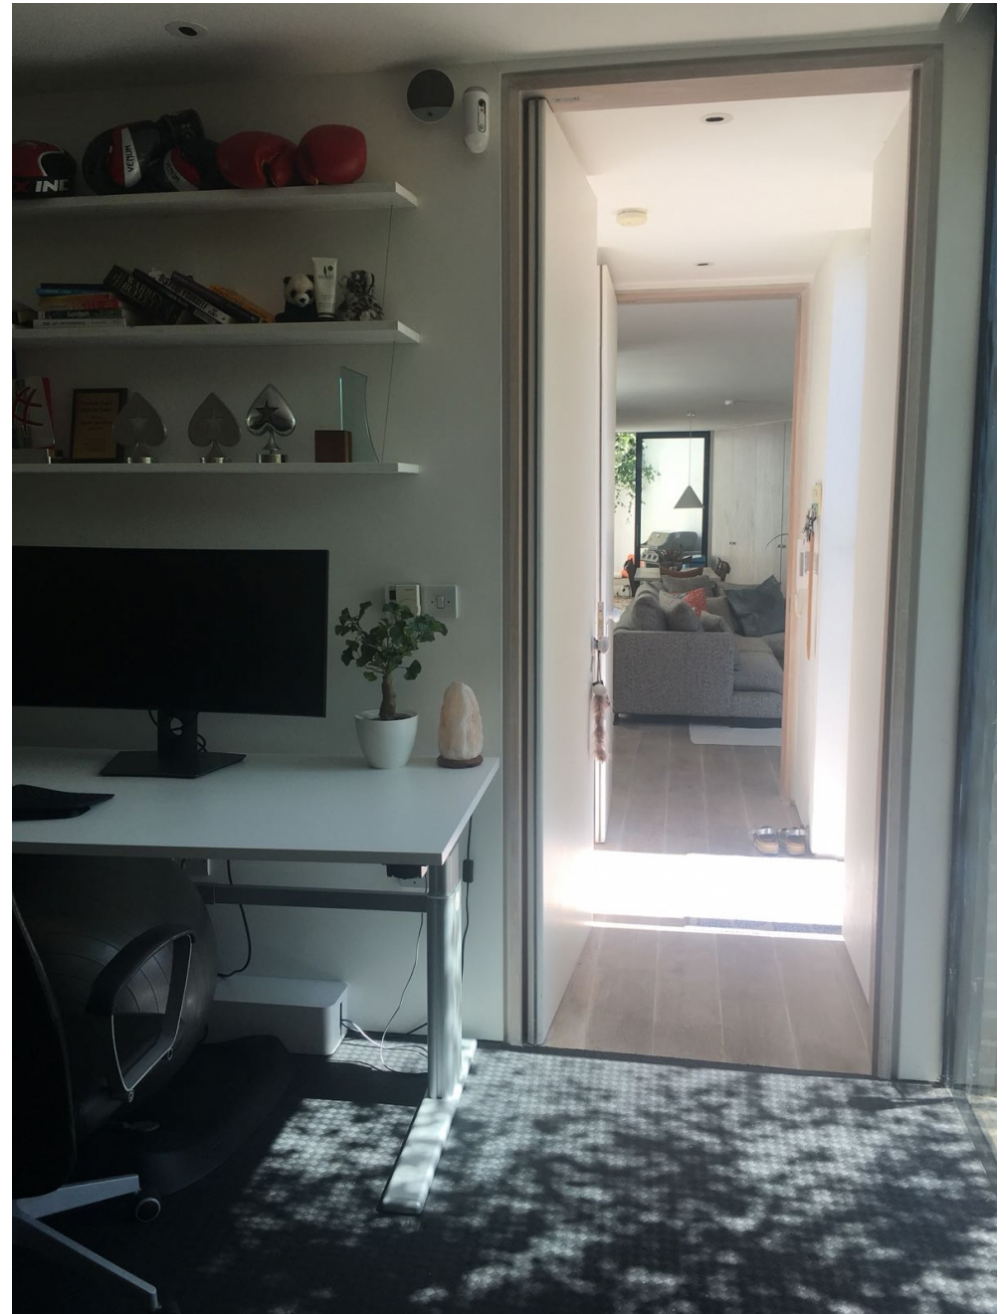

CAROL HAYES
MANAGEMENT

020 7482 1555

www.carolhayesmanagement.co.uk

Herringbone House, N16

Scandinavian inspired home, with modern finishings. The walls and floors are a soft white washed lime oak. There is an open plan living room to the kitchen and sliding glass doors creating a warm, open space. A floating staircase leads upstairs to three spacious bedrooms and a landing area with a sky light, offering natural light which flows through the house. The perfect space for interiors, lingerie, fashion shoots or filming. The house is based in North London, N16.

CAROLHAYES
MANAGEMENT

020 7482 1555

www.carolhayesmanagement.co.uk

Herringbone House, N16

Scandinavian inspired home, with modern finishings. The walls and floors are a soft white washed lime oak. There is an open plan living room to the kitchen and sliding glass doors creating a warm, open space. A floating staircase leads upstairs to three spacious bedrooms and a landing area with a sky light, offering natural light which flows through the house. The perfect space for interiors, lingerie, fashion shoots or filming. The house is based in North London, N16.