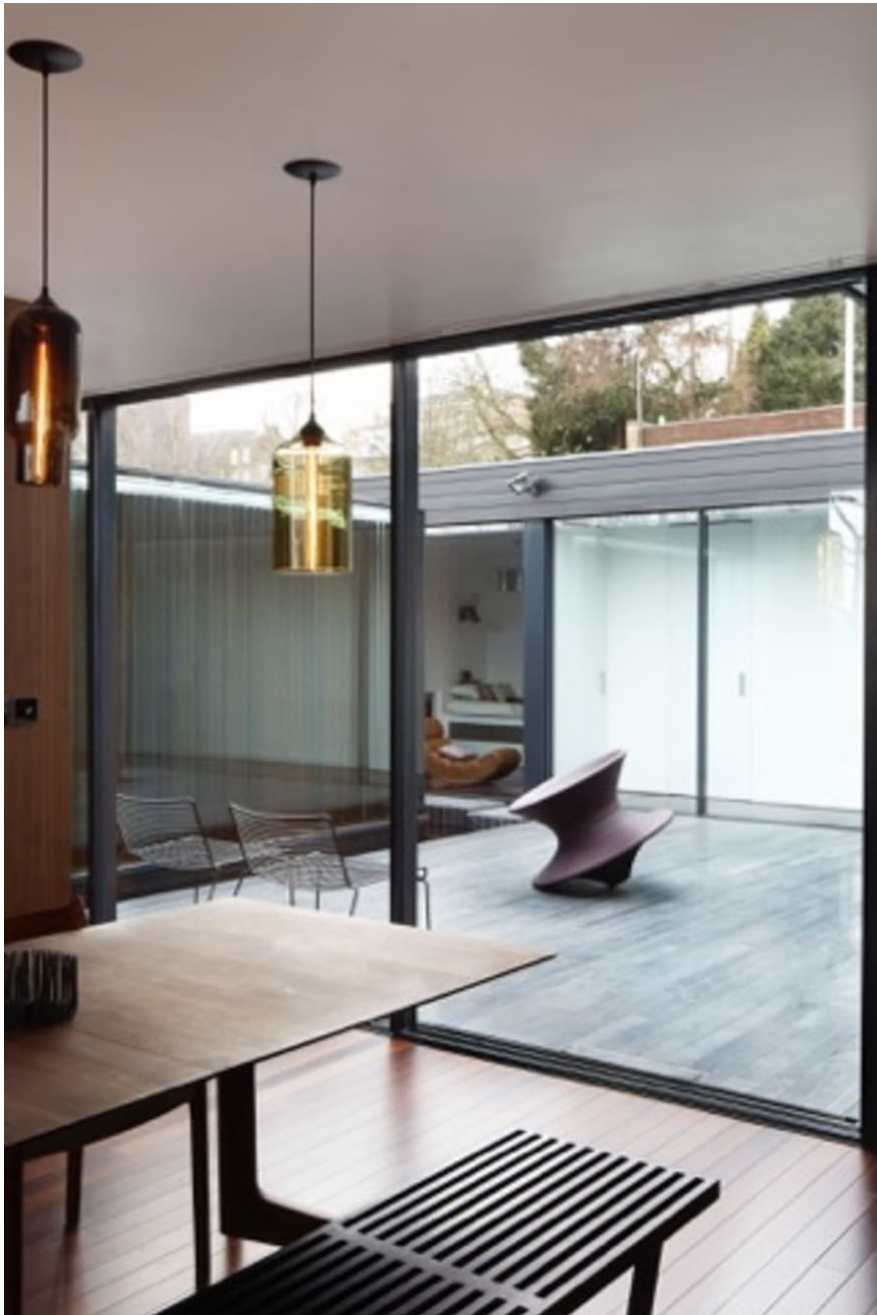

Haven in Highgate N6

A stunning architect designed home. Also offers a wet room and adjoining large space (not shown) for wardrobe, hair and make-up.

CAROL HAYES
MANAGEMENT
CREATIVE ARTIST & STYLE MANAGEMENT

020 7482 1555

www.carolhayesmanagement.co.uk