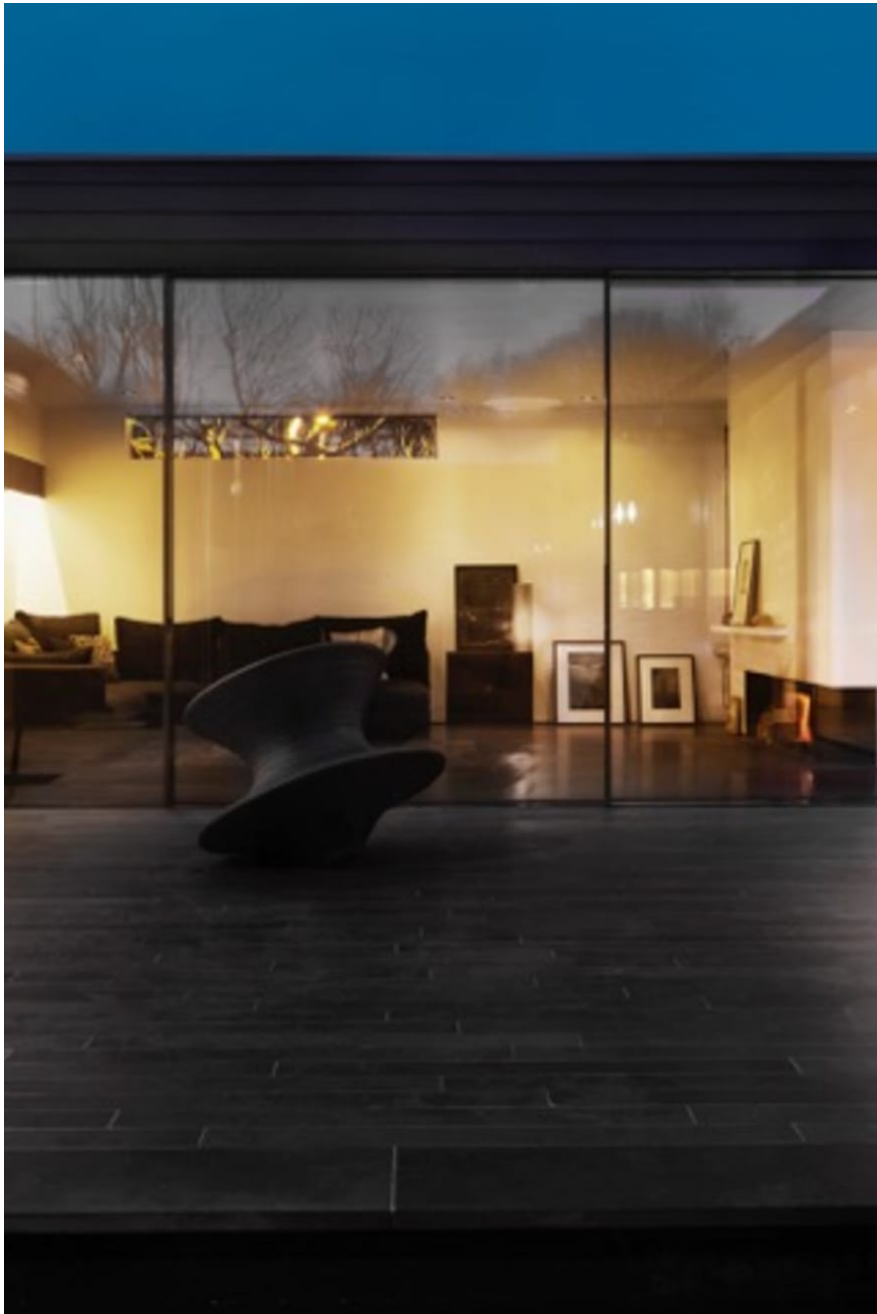

Haven in Highgate N6

A stunning architect designed home. Also offers a wet room and adjoining large space (not shown) for wardrobe, hair and make-up.

CAROLHAYES
MANAGEMENT
CREATIVE ARTIST & STYLE MANAGEMENT

020 7482 1555

www.carolhayesmanagement.co.uk