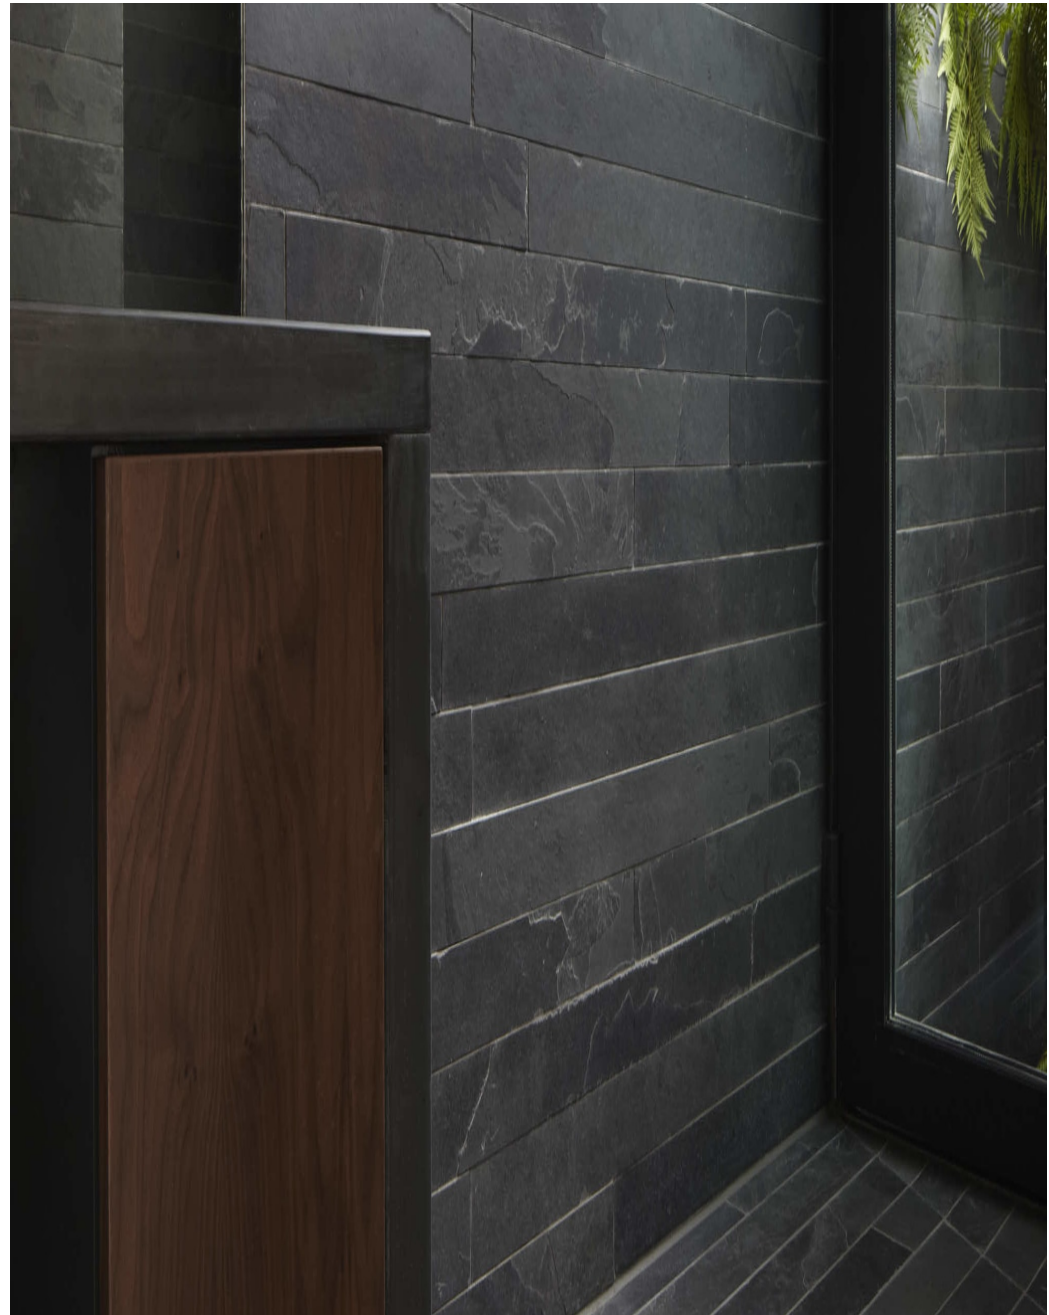

Haven in Highgate N6

A stunning architect designed home. Also offers a wet room and adjoining large space (not shown) for wardrobe, hair and make-up.

CAROL HAYES
MANAGEMENT
CREATIVE ARTIST & STYLE MANAGEMENT

020 7482 1555

www.carolhayesmanagement.co.uk