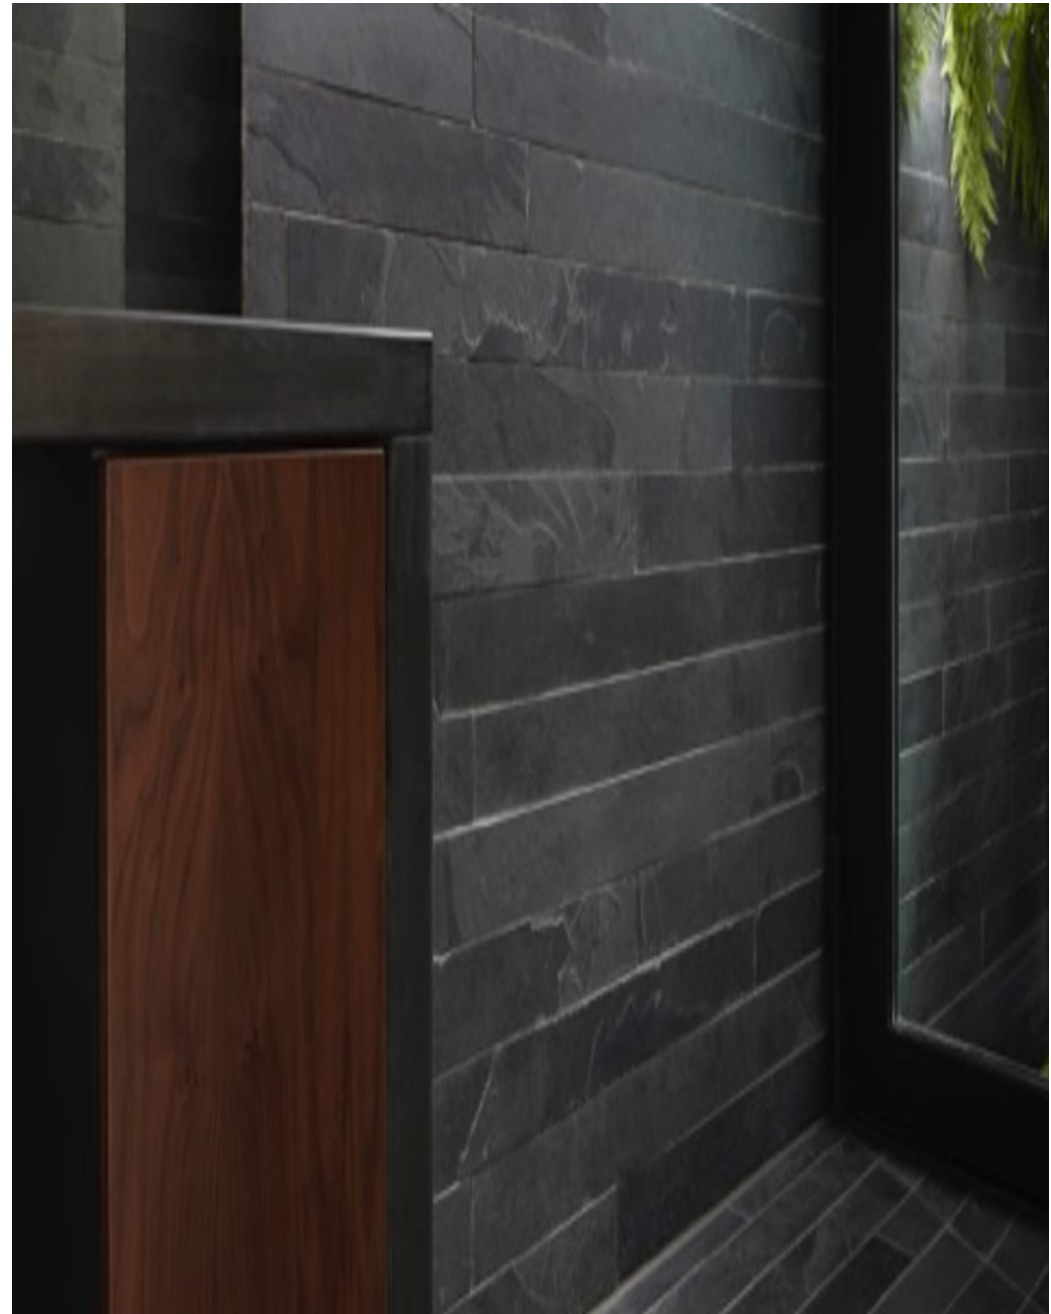

Haven in Highgate N6

A stunning architect designed home. Also offers a wet room and adjoining large space (not shown) for wardrobe, hair and make-up.

CAROL HAYES
MANAGEMENT
CREATIVE ARTIST & STYLE MANAGEMENT

020 7482 1555

www.carolhayesmanagement.co.uk