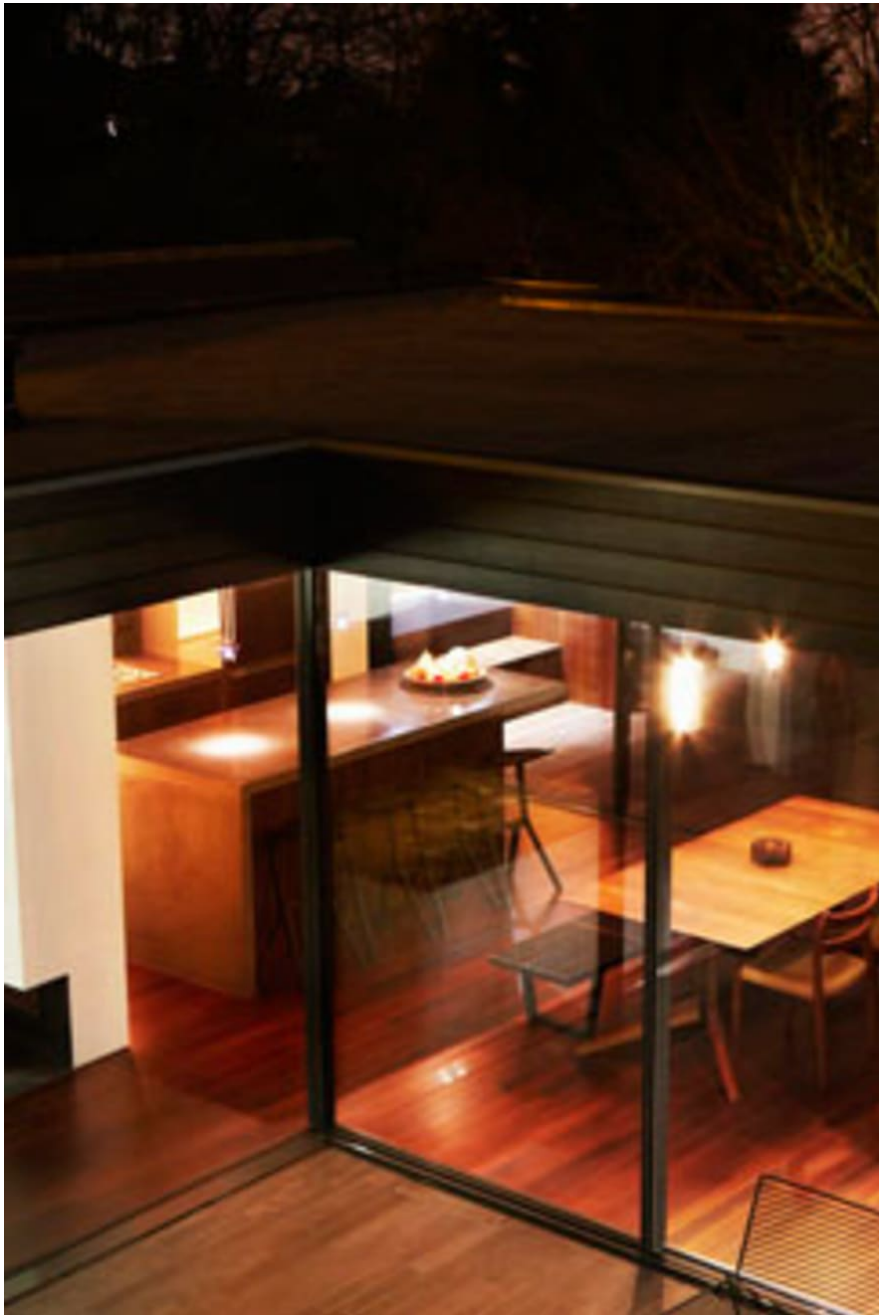

Haven in Highgate N6

A stunning architect designed home. Also offers a wet room and adjoining large space (not shown) for wardrobe, hair and make-up.

CAROL HAYES
MANAGEMENT
CREATIVE ARTIST & STYLE MANAGEMENT

020 7482 1555

www.carolhayesmanagement.co.uk