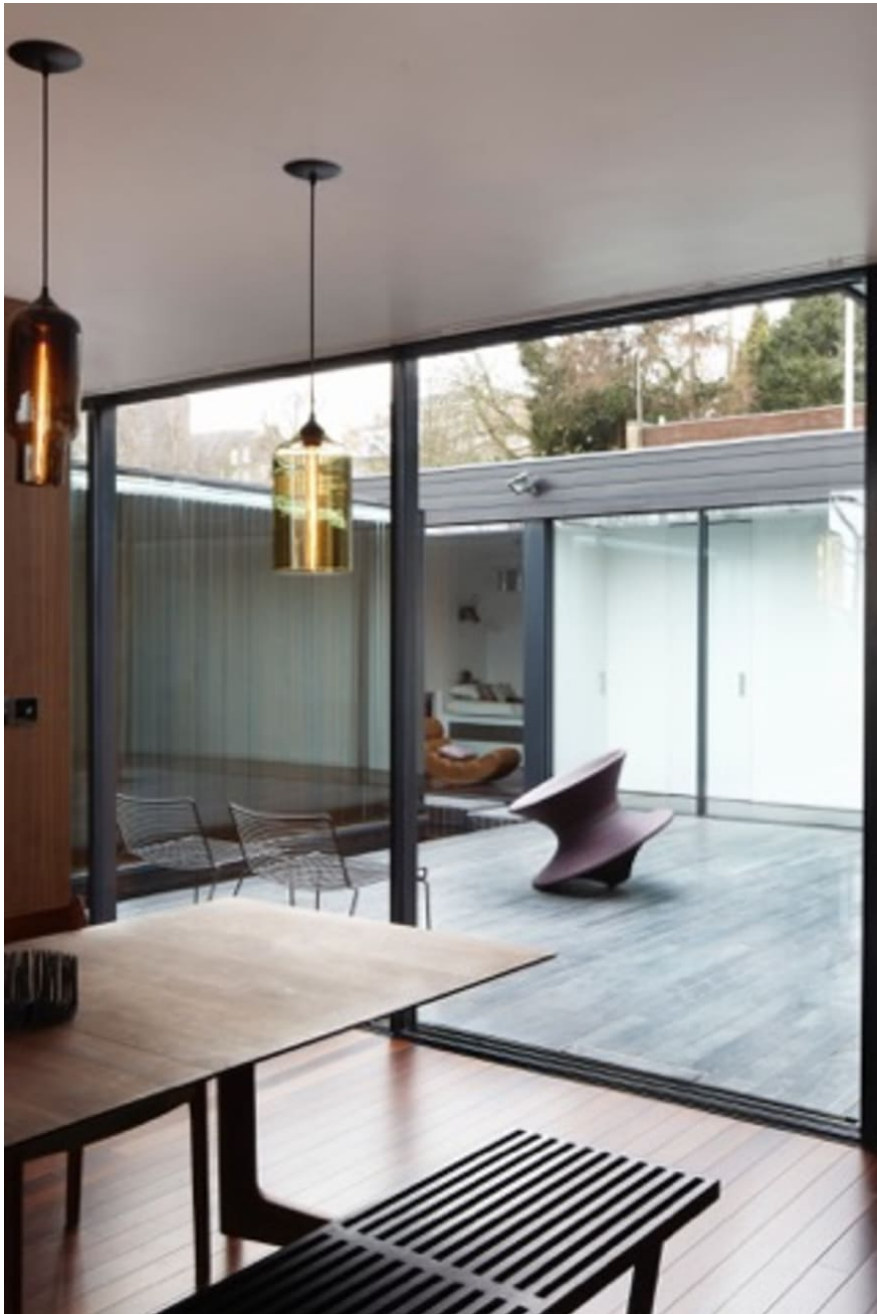

Haven in Highgate N6

A stunning architect designed home. Also offers a wet room and adjoining large space (not shown) for wardrobe, hair and make-up.

CAROLHAYES
MANAGEMENT
CREATIVE ARTIST & STYLE MANAGEMENT

020 7482 1555

www.carolhayesmanagement.co.uk