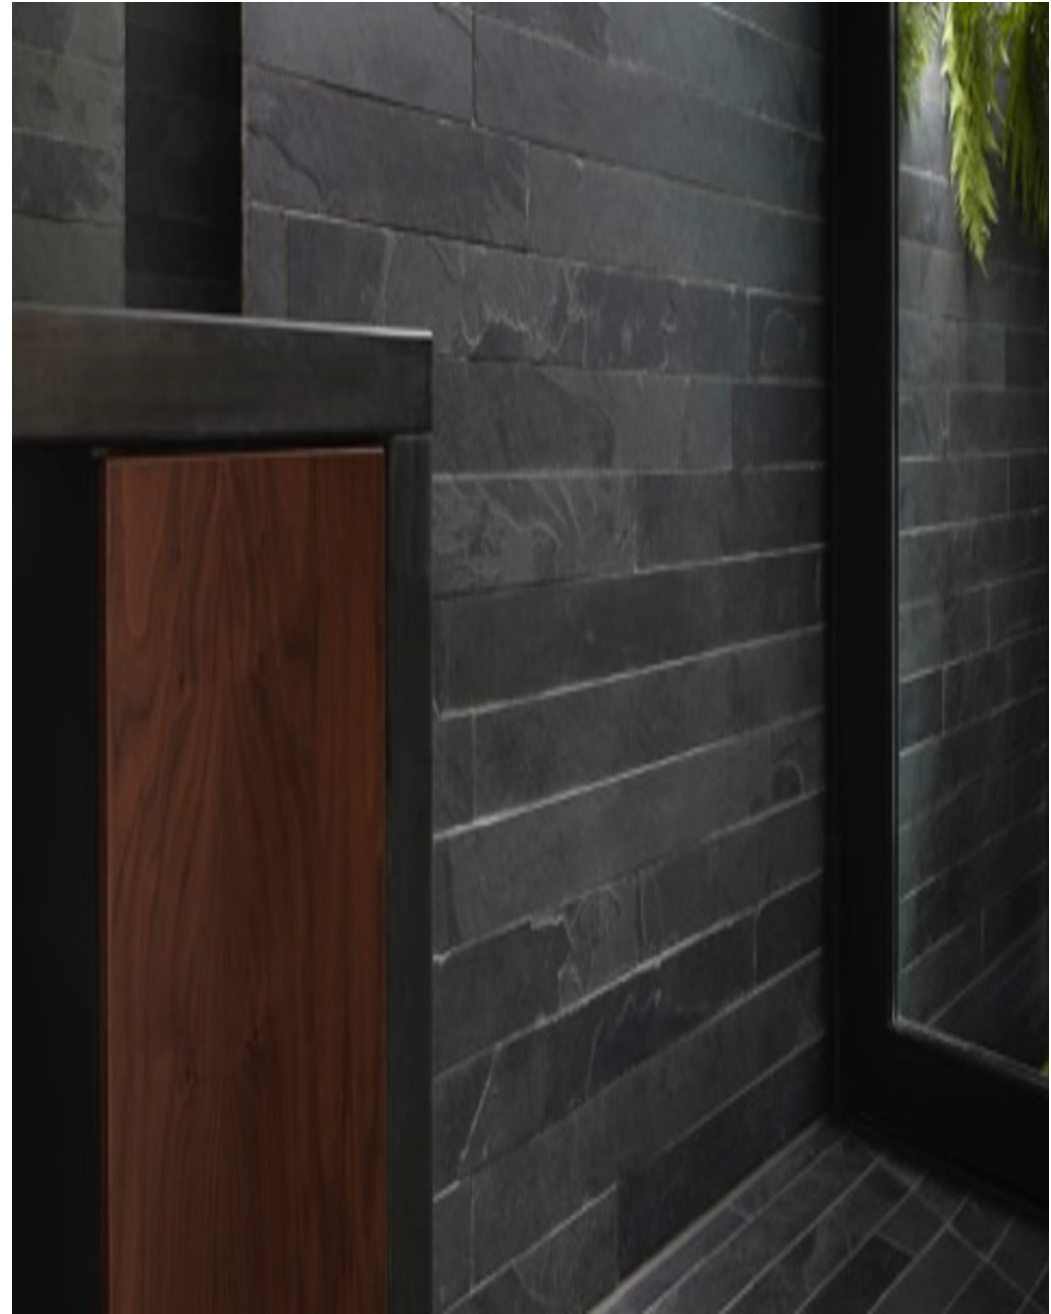

Haven in Highgate N6

A stunning architect designed home. Also offers a wet room and adjoining large space (not shown) for wardrobe, hair and make-up.

CAROL HAYES
MANAGEMENT
CREATIVE ARTIST & STYLE MANAGEMENT

020 7482 1555

www.carolhayesmanagement.co.uk