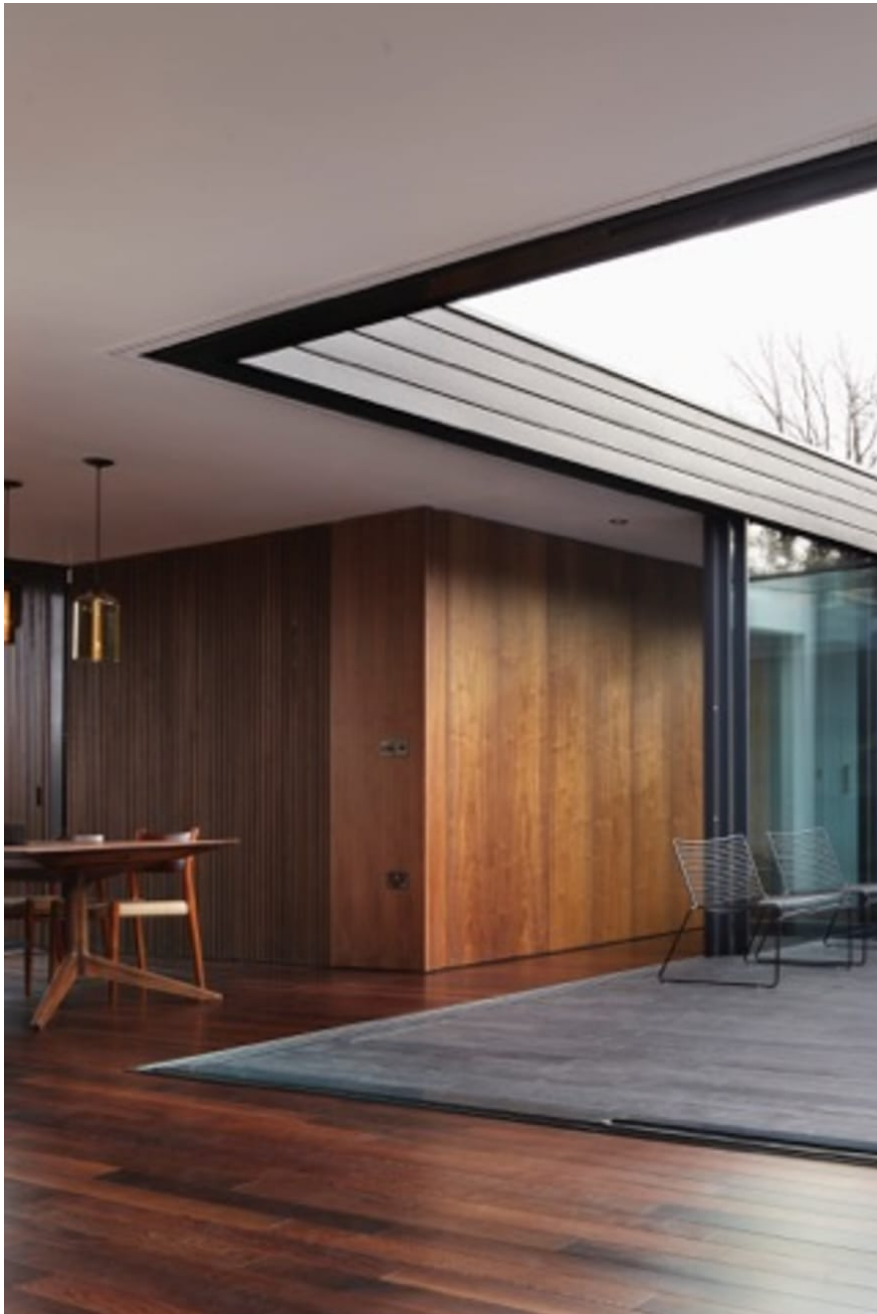

Haven in Highgate N6

A stunning architect designed home. Also offers a wet room and adjoining large space (not shown) for wardrobe, hair and make-up.

CAROL HAYES
MANAGEMENT
CREATIVE ARTIST & STYLE MANAGEMENT

020 7482 1555

www.carolhayesmanagement.co.uk