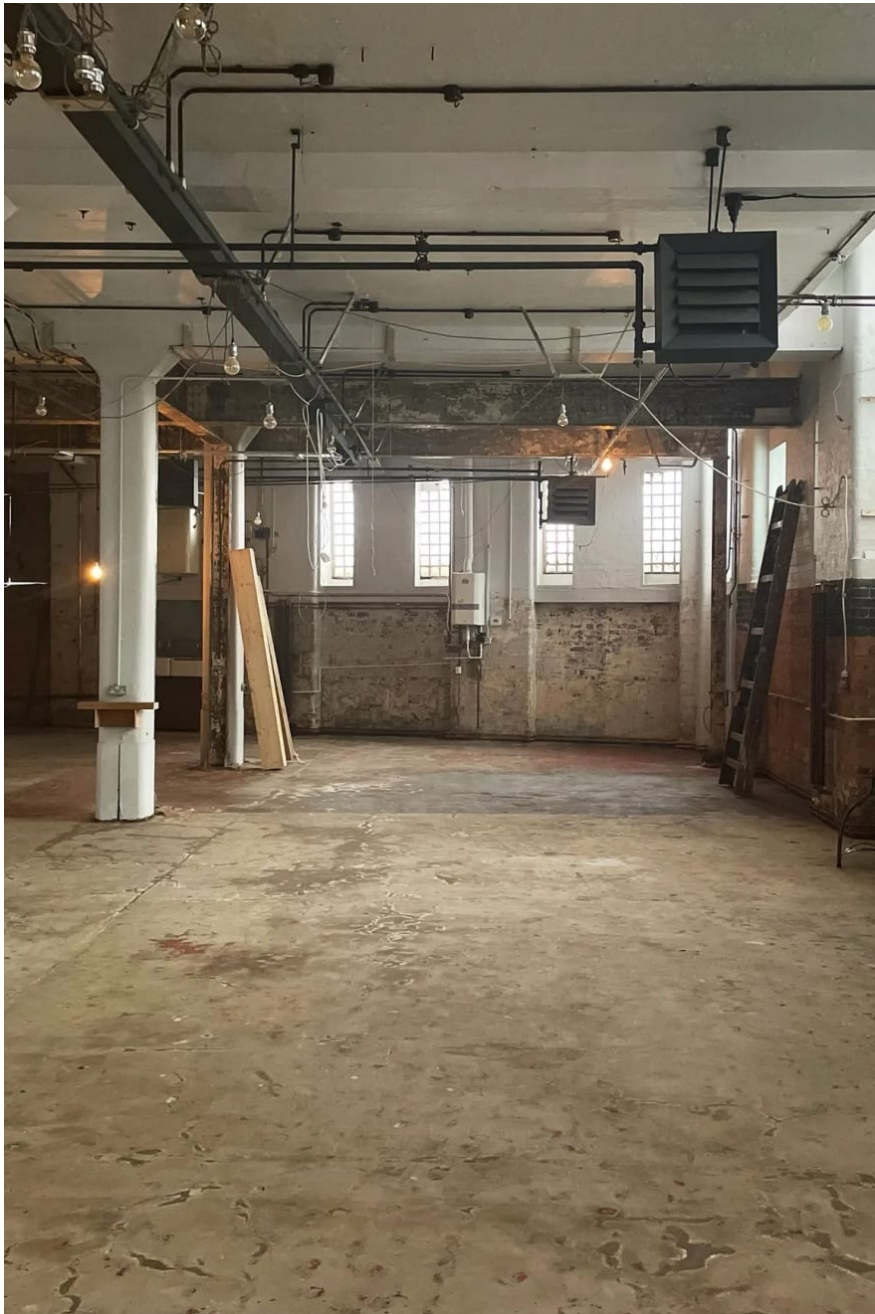

CAROLHAYES
MANAGEMENT

020 7482 1555

www.carolhayesmanagement.co.uk

Hackney Studio

A beautifully renovated Industrial Space in Hackney Wick, London. The perfect venue for your creative vision. Our newly renovated space showcases original features, including stunning exposed brick walls and high ceilings. With its industrial charm, this location provides a versatile blank canvas that can be transformed to suit your unique needs. Embrace the character and ambiance of an exposed brick industrial warehouse with its authentic appeal. Whether you prefer to work with the space as is or customise it to your specific requirements, this venue offers endless possibilities for your next project. Experience the blend of

CAROLHAYES
MANAGEMENT

020 7482 1555

www.carolhayesmanagement.co.uk

Hackney Studio

A beautifully renovated Industrial Space in Hackney Wick, London. The perfect venue for your creative vision. Our newly renovated space showcases original features, including stunning exposed brick walls and high ceilings. Photography Studio. With its industrial charm, this location provides a versatile blank canvas that can be transformed to suit your unique needs. Embrace the character and ambiance of an exposed brick industrial warehouse with its authentic appeal. Whether you prefer to work with the space as is or customise it to your specific requirements, this venue offers endless possibilities for your next project. Experience the blend of