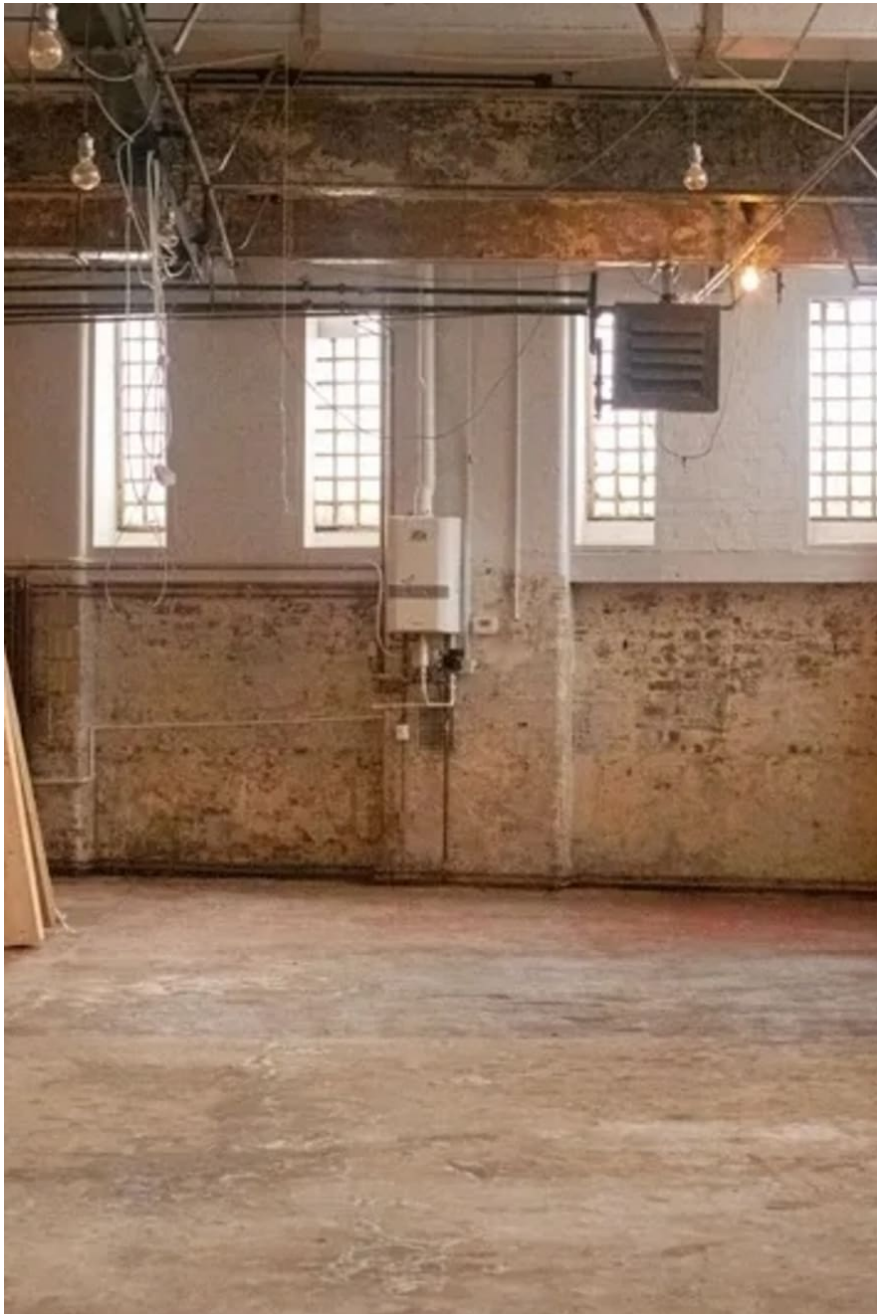

Hackney Studio

A beautifully renovated Industrial Space in Hackney Wick, London. The perfect venue for your creative vision. Our newly renovated space showcases original features, including stunning exposed brick walls and high ceilings Photography Studio. With its industrial charm, this location provides a versatile blank canvas that can be transformed to suit your unique needs. Embrace the character and ambiance of an exposed brick industrial warehouse with its authentic appeal. Whether you prefer to work with the space as is or customise it to your specific requirements, this venue offers endless possibilities for your next project. Experience the blend of

CAROLHAYES
MANAGEMENT

020 7482 1555

www.carolhayesmanagement.co.uk