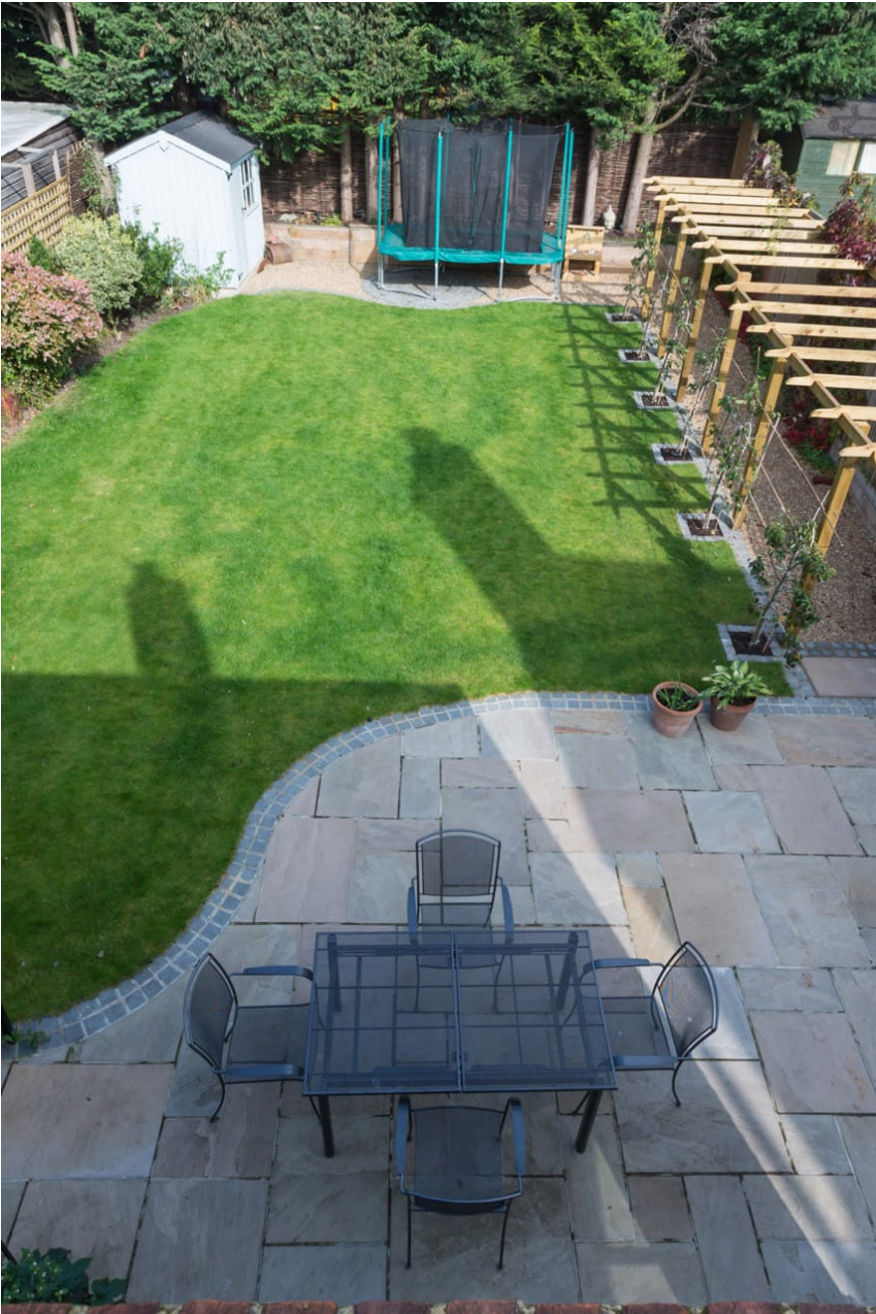

Glorious Detached - SW2

Stunning location house with plenty of features. Based in Streatham Hill, SW2

CAROLHAYES
MANAGEMENT
CREATIVE ARTIST & STYLE MANAGEMENT

020 7482 1555

www.carolhayesmanagement.co.uk