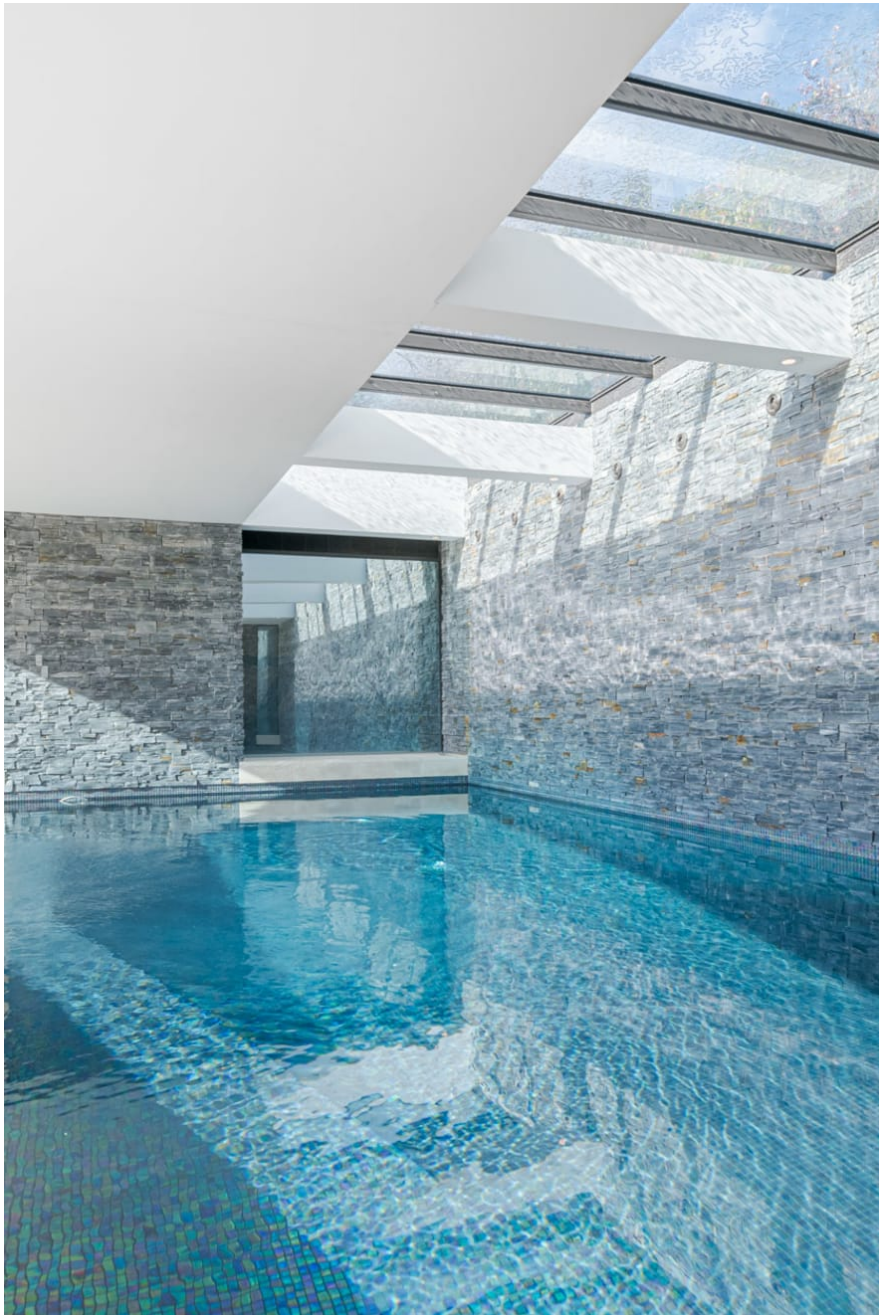

Glass House - Kingston

Light and spacious contemporary home that is architecturally designed. It has an indoor/outdoor swimming pool, a huge open kitchen/living area and large lush garden. This amazing property has 6 bedrooms, 6 bathrooms, a cinema room and a snooker room.

CAROLHAYES
MANAGEMENT
CREATIVE ARTIST & STYLE MANAGEMENT

020 7482 1555

www.carolhayesmanagement.co.uk