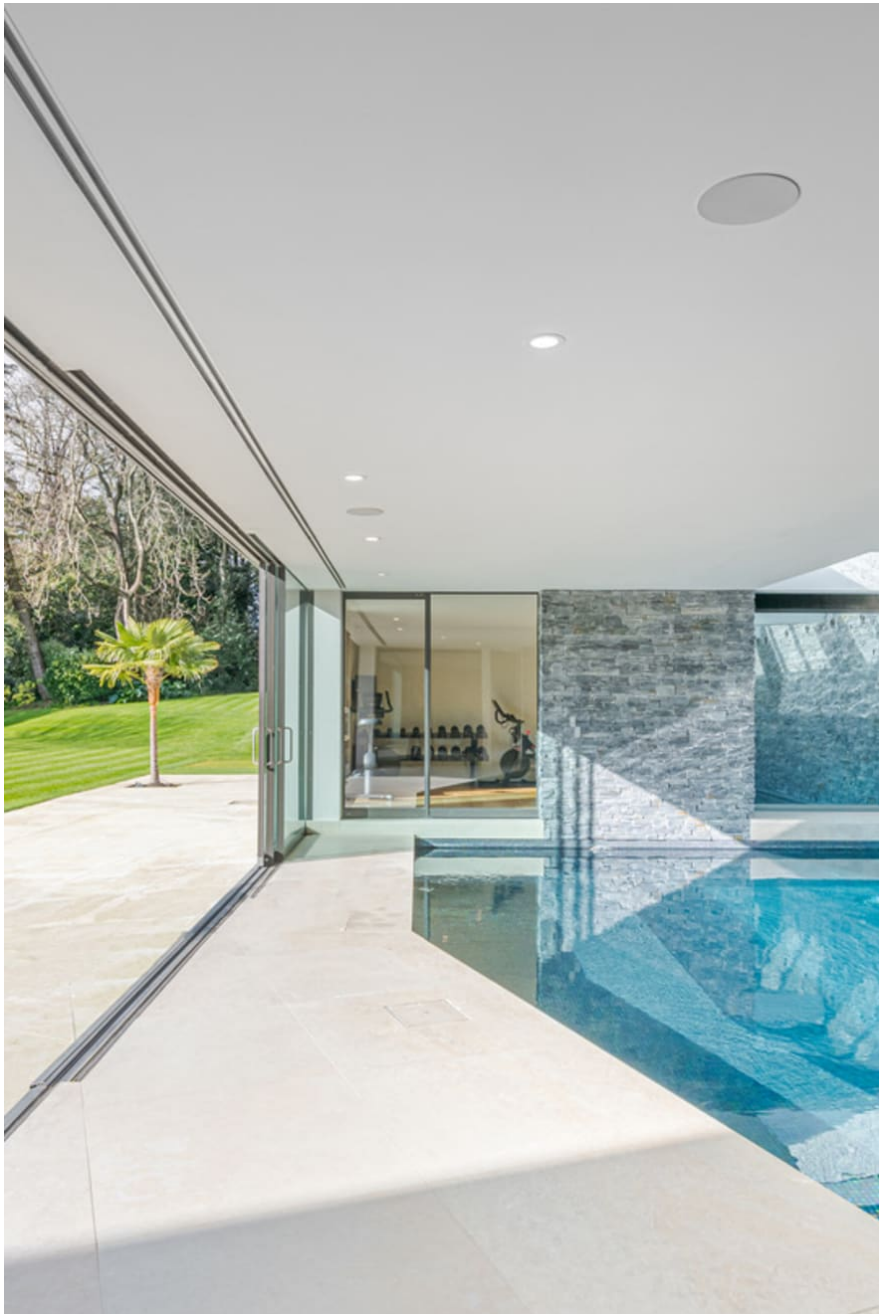

CAROL HAYES
MANAGEMENT
CREATIVE ARTIST & STYLE MANAGEMENT

020 7482 1555

www.carolhayesmanagement.co.uk

Glass House - Kingston

Light and spacious contemporary home that is architecturally designed. It has an indoor/outdoor swimming pool, a huge open kitchen/living area and large lush garden. This amazing property has 6 bedrooms, 6 bathrooms, a cinema room and a snooker room.