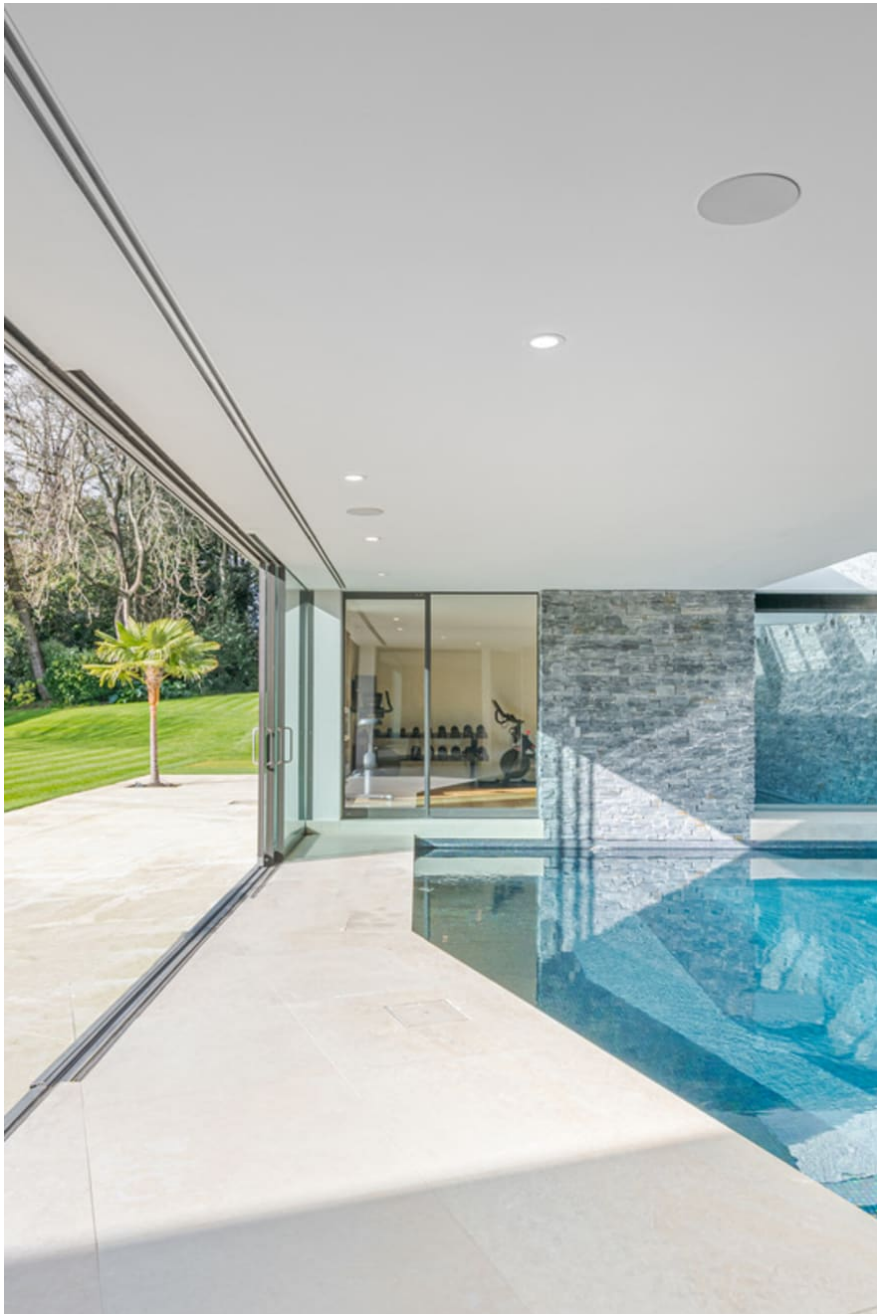

Glass House - Kingston

Light and spacious contemporary home that is architecturally designed. It has an indoor/outdoor swimming pool, a huge open kitchen/living area and large lush garden. This amazing property has 6 bedrooms, 6 bathrooms, a cinema room and a snooker room.

CAROL HAYES
MANAGEMENT
CREATIVE ARTIST & STYLE MANAGEMENT

020 7482 1555

www.carolhayesmanagement.co.uk