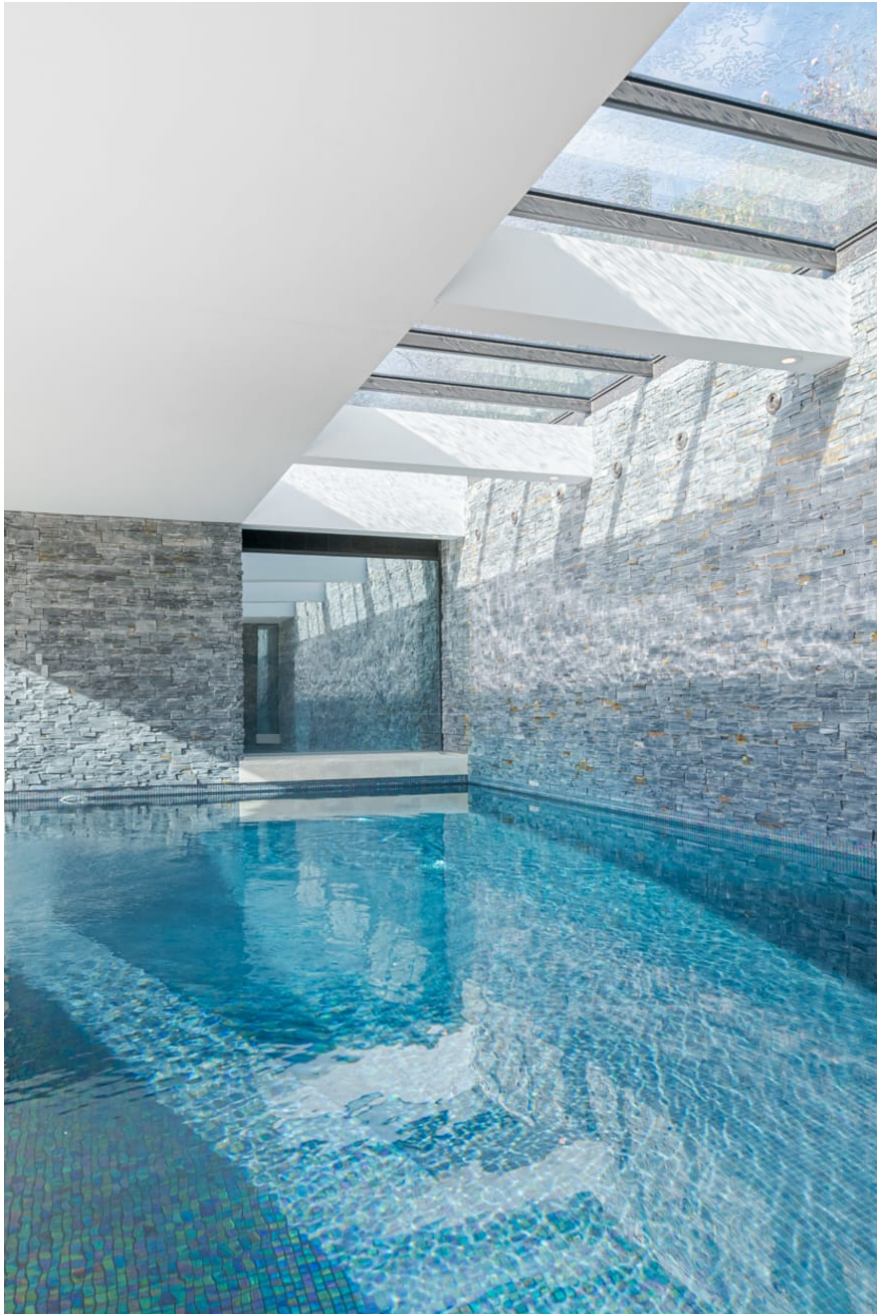

Glass House - Kingston

Light and spacious contemporary home that is architecturally designed. It has an indoor/outdoor swimming pool, a huge open kitchen/living area and large lush garden. This amazing property has 6 bedrooms, 6 bathrooms, a cinema room and a snooker room.

CAROL HAYES
MANAGEMENT
CREATIVE ARTIST & STYLE MANAGEMENT

020 7482 1555

www.carolhayesmanagement.co.uk